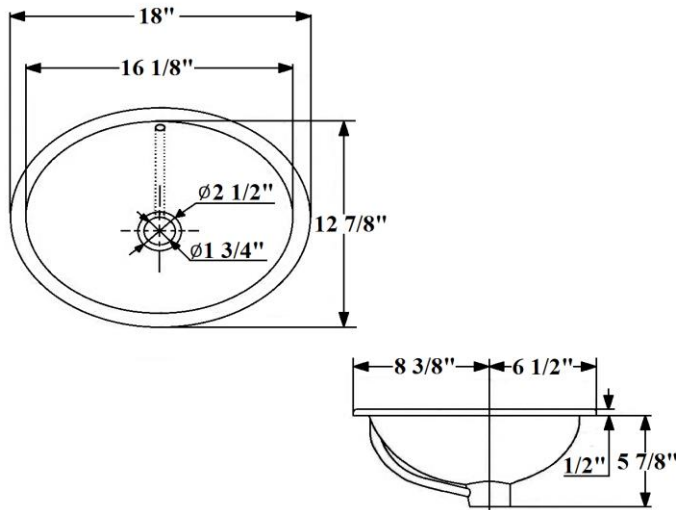

# 0410 – ‘Loire’ Hammered Oval Bowl

\*INTEGRATED OVERFLOW\*

Part #

Description

## Technical Information

- Integrated Overflow.
- 1 1/4" Drain not included. Order separately, (4520) Grid Strainer or (3080) Pop-Up.
- Can be undermounted with Standard Clips. (Clips are not included).
- Available finishes are French Weathered Copper & Brass (46), French Weathered Brass (47), Polished Brass (55), Polished Nickel (56), Brushed Nickel (57), Polished Copper & Brass (58), Weathered Copper & Brass (59), Satin Nickel (60) and Weathered Brass (70).
- Please See Cleaning Instructions: <http://herbeau.com/CleaningAll.pdf> For Finish Care and Maintenance Information.

# 0410 - 'Loire' Hammered Oval Bowl

\*INTEGRATED OVERFLOW\*