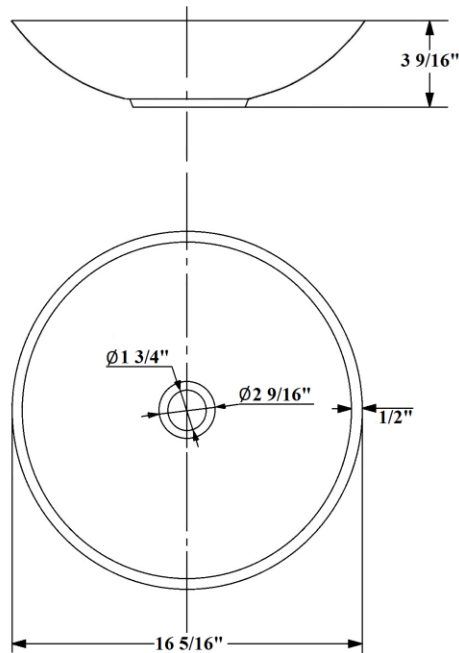

0415 – ‘Coupole’ Round Countertop Lavatory Bowl

Part #

Description

Technical Information

- Porcelain.
- Size: 16 5/16" D x 3 9/16" H.
- Grid Strainer not included. Order separately, **(4520)** Grid Strainer or **(3080/3081)** Pop-up Drains.
- Fits Fireclay Countertop, **(5831)**.
- Available in White **(20)**.

Herbeau[®]
L'Art du Sanitaire depuis 1857

0415 - 'Coupole' Porcelain Round Countertop Lavatory Bowl