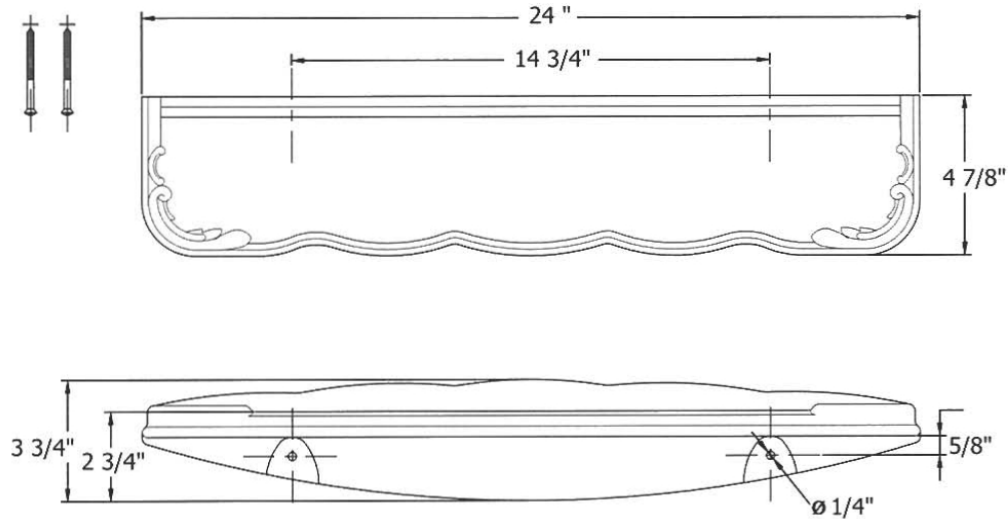

## Technical Information

- Attaches to wall with included finished wood screws.
- Available colors and hand painted patterns on ceramic are Moustier Polychrome (01), Moustier Bleu (02), Moustier Rose (03), Vieux Rouen (04), Sceau Rose (05), Sceau Bleu (06), Berain Rose (07), Berain Vert (08), Berain Bleu (09), Romantique (10), Rouen Marly (11), White (20) and Avesnes (21).
- Please See Cleaning Instructions: <http://herbeau.com/CleaningAll.pdf> For Finish Care and Maintenance Information.

## Description

01  
02  
03

Charleston Shelf Only  
Finished Screw  
Nylon Washer

Please follow example when ordering parts for ‘Charleston’ Shelf

- To order part# 02 – Finished Screw
  - 920024xx
- Please substitute finish number needed in place of xx