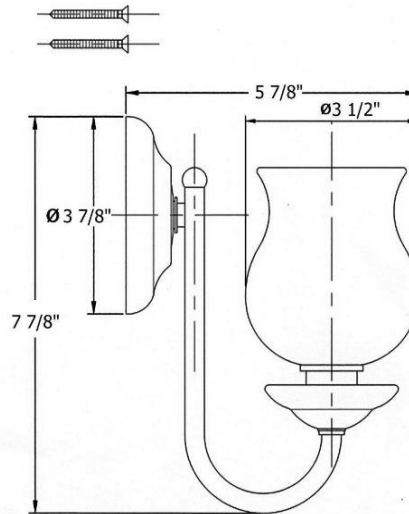

1228 – ‘Charly’ Wall Light

Technical Information

- UL listed.
- Maximum 60 watt bulb.
- Available finishes are French Weathered Brass (**47**), Polished Chrome (**48**), SoliBrass (**49**), Lacquered Matte Black Nickel (**50**), Old Gold (**52**), Old Silver (**53**), Polished Brass (**55**), Polished Nickel (**56**), Brushed Nickel (**57**), Satin Nickel (**60**), Antique Lacquered Copper (**67**), Antique Lacquered Brass (**68**), Weathered Brass (**70**), Lacquered Polished Black Nickel (**71**) and Lacquered Polished Copper (**80**).
- Available colors and hand paint patterns on ceramic are Moustier Polychrome (**01**), Moustier Bleu (**02**), Moustier Rose (**03**), Vieux Rouen (**04**), Sceau Rose (**05**), Sceau Bleu (**06**), Berain Rose (**07**), Berain Vert (**08**), Berain Bleu (**09**), Romantique (**10**), Rouen Marly (**11**), White (**20**) and Avesnes (**21**).
- Please See Cleaning Instructions: <http://herbeau.com/CleaningAll.pdf> For Finish Care and Maintenance Information.

Part#

*01
*02
03
04
05

*

Description

*Ceramic Escutcheon
*Finished Arm
Glass Globe
Finished Screws
Socket Set For Wall Light

*Indicates Awaiting Part Number Verification

Please follow example when ordering parts for ‘Charly’ Wall Light

- To order part# 04 – Finished Screw
 - 950242xx
- Please substitute finish number needed in place of **xx**

Herbeau[®]
L'Art du Sanitaire depuis 1857

1228 - 'Charly' Wall Light

1228 - 'Charly' Wall Light

XX = TWO DIGIT FINISH CODE

CC = TWO DIGIT COLOR/HAND PAINT CODE