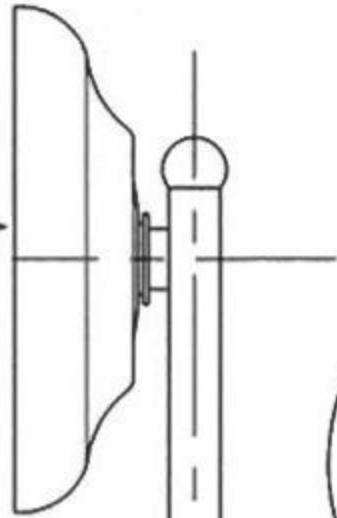

1228 – ‘Charly’ Wall Light

Technical Information

- UL listed.
- Maximum 60 watt bulb.
- Available finishes are French Weathered Brass (**47**), Polished Chrome (**48**), SoliBrass (**49**), Lacquered Matte Black Nickel (**50**), Old Gold (**52**), Old Silver (**53**), Polished Brass (**55**), Polished Nickel (**56**), Brushed Nickel (**57**), Satin Nickel (**60**), Antique Lacquered Copper (**67**), Antique Lacquered Brass (**68**), Weathered Brass (**70**), Lacquered Polished Black Nickel (**71**) and Lacquered Polished Copper (**80**).
- Available colors and hand paint patterns on ceramic are Moustier Polychrome (**01**), Moustier Bleu (**02**), Moustier Rose (**03**), Vieux Rouen (**04**), Sceau Rose (**05**), Sceau Bleu (**06**), Berain Rose (**07**), Berain Vert (**08**), Berain Bleu (**09**), Romantique (**10**), Rouen Marly (**11**), White (**20**) and Avesnes (**21**).
- Please See Cleaning Instructions: <http://herbeau.com/CleaningAll.pdf> For Finish Care and Maintenance Information.

Part#

*01
*02
03
04
05

*

Description

*Ceramic Escutcheon
*Finished Arm
Glass Globe
Finished Screws
Socket Set For Wall Light

*Indicates Awaiting Part Number Verification

Please follow example when ordering parts for ‘Charly’ Wall Light

- To order part# 04 – Finished Screw
 - 950242xx
- Please substitute finish number needed in place of **xx**

Herbeau[®]
L'Art du Sanitaire depuis 1857

1228 - 'Charly' Wall Light

1228 - 'Charly' Wall Light

*P/N = PART NUMBER

*AWAITING PART NUMBER VERIFICATION

*1

3 - P/N 990237

5 - P/N 990202

*AWAITING PART NUMBER VERIFICATION

*2

○ = FINISHED PARTS