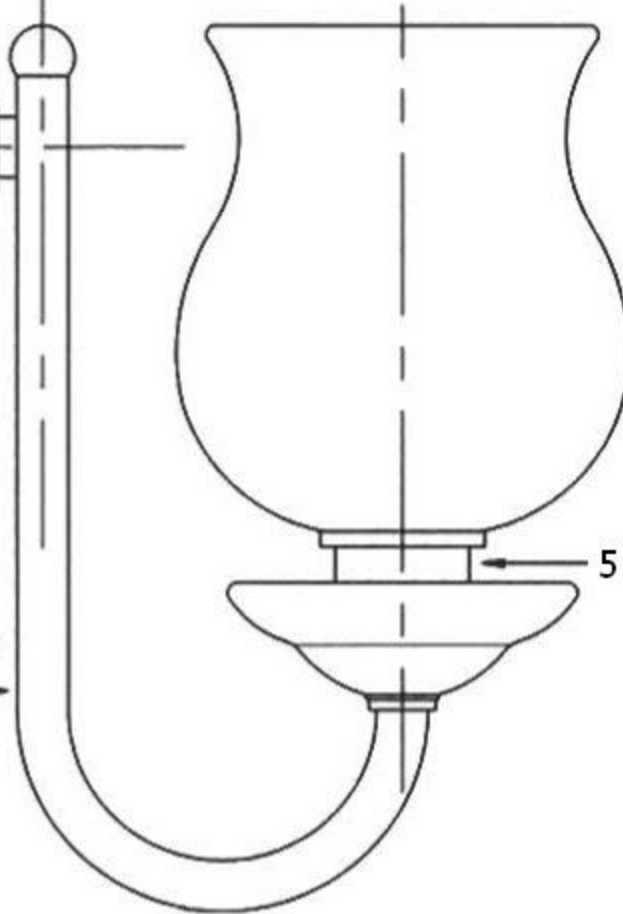

Part#

*01
*02
03
04
05

*

Description

*Ceramic Escutcheon
*Finished Arm
Glass Globe
Finished Screws
Socket Set For Wall Light

*Indicates Awaiting Part Number Verification

Please follow example when ordering parts for ‘Charly’ Wall Light

- To order part# 04 – Finished Screw
 - 950242xx
- Please substitute finish number needed in place of **xx**

Herbeau[®]
L'Art du Sanitaire depuis 1857

1228 - 'Charly' Wall Light

1228 - 'Charly' Wall Light

*P/N = PART NUMBER

*AWAITING PART NUMBER VERIFICATION

*1

3 - P/N 990237

5 - P/N 990202

*AWAITING PART NUMBER VERIFICATION

*2

○ = FINISHED PARTS

XX = TWO DIGIT FINISH CODE

CC = TWO DIGIT COLOR/HAND PAINT CODE