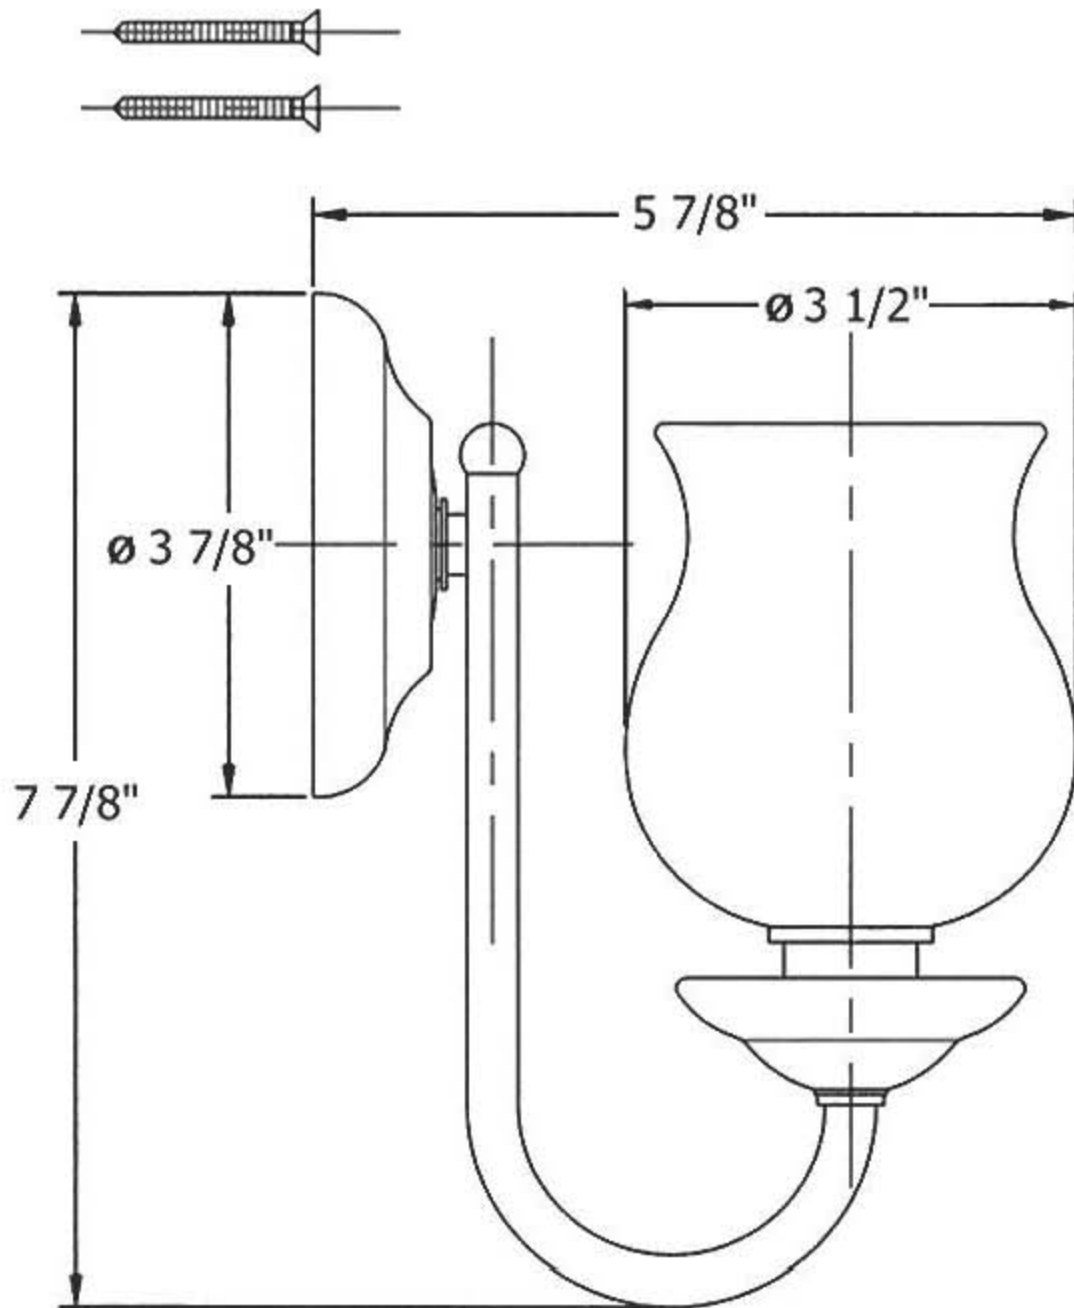

1228 – ‘Charly’ Wall Light

Technical Information

- UL listed.
- Maximum 60 watt bulb.
- Available finishes are French Weathered Brass (**47**), Polished Chrome (**48**), SoliBrass (**49**), Lacquered Matte Black Nickel (**50**), Old Gold (**52**), Old Silver (**53**), Polished Brass (**55**), Polished Nickel (**56**), Brushed Nickel (**57**), Satin Nickel (**60**), Antique Lacquered Copper (**67**), Antique Lacquered Brass (**68**), Weathered Brass (**70**), Lacquered Polished Black Nickel (**71**) and Lacquered Polished Copper (**80**).
- Available colors and hand paint patterns on ceramic are Moustier Polychrome (**01**), Moustier Bleu (**02**), Moustier Rose (**03**), Vieux Rouen (**04**), Sceau Rose (**05**), Sceau Bleu (**06**), Berain Rose (**07**), Berain Vert (**08**), Berain Bleu (**09**), Romantique (**10**), Rouen Marly (**11**), White (**20**) and Avesnes (**21**).
- Please See Cleaning Instructions: <http://herbeau.com/CleaningAll.pdf> For Finish Care and Maintenance Information.

Part#

*01
*02
03
04
05

*

Description

*Ceramic Escutcheon
*Finished Arm
Glass Globe
Finished Screws
Socket Set For Wall Light

*Indicates Awaiting Part Number Verification

Please follow example when ordering parts for ‘Charly’ Wall Light

- To order part# 04 – Finished Screw
 - 950242xx
- Please substitute finish number needed in place of **xx**

Herbeau[®]
L'Art du Sanitaire depuis 1857

1228 - 'Charly' Wall Light

1228 - 'Charly' Wall Light

XX = TWO DIGIT FINISH CODE

CC = TWO DIGIT COLOR/HAND PAINT CODE