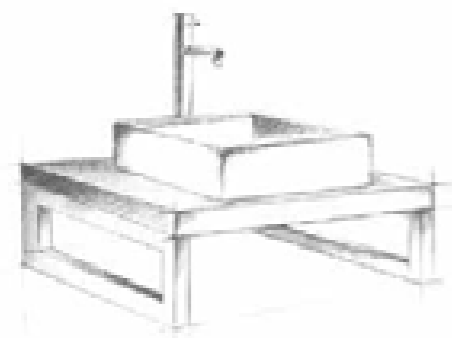

NATURE

1. Countertop available,
   (width maxi 78 3/4» - D 20 11/16» - H1 9/16»)
2. In recycled teak: choice of 3 sizes
   - Wall brackets in stainless steel or white painted sold separately