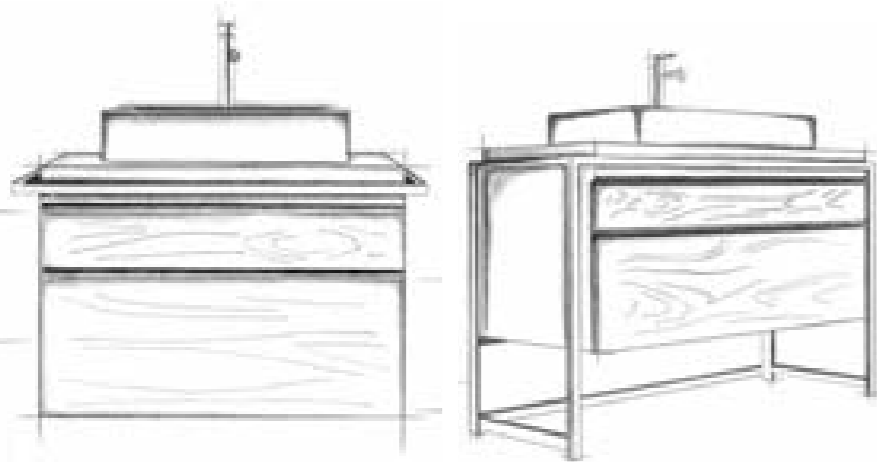

BELT

2 sizes - wall hanging
Choice of 8 oiled finishes

REF	10000-1	10010-1
WIDTH	37"	52 3/4"

2 sizes.
- Freestanding
- Black frame

REF	10001-1	10011-1
WIDTH	37"	52 3/4"