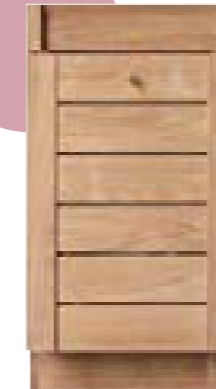

LAUNDRY UNIT

LAUNDRY UNIT
W17 3/4" x D21 1/16" x H34 1/4"
Ref. 4030

UNITS SUITABLE WITH COUNTERTOP (LINEAR METER)

TEAK

NOMAD