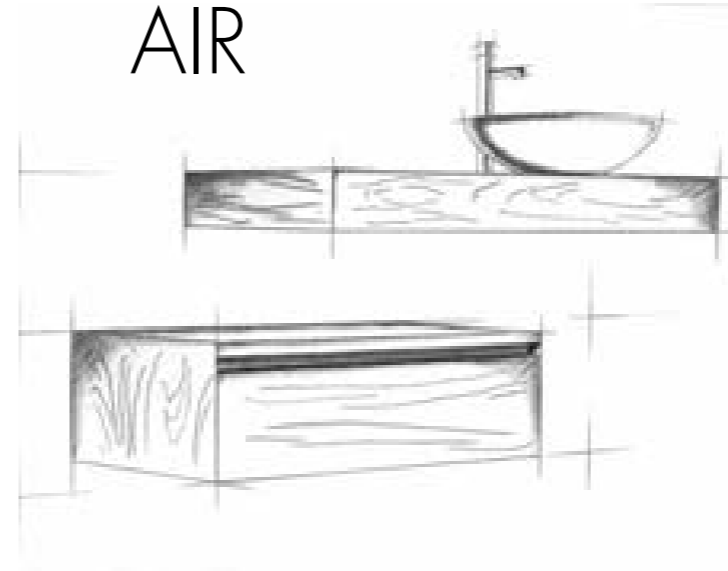

BASIC

3 sizes. Basin included (2 colours)
- Choice of 8 oiled finishes

1 BASIN	REF 55000	REF 55005	REF 55010
DRAWERS	1	1	1
WIDTH	22 1/16"	31 1/2"	43 5/16"

NATURE

Countertop available up to 20 1/2" wide
(width maxi 78 3/4" - D 20 11/16"
- H1 9/16")

- Choice of 8 oiled finishes
- Wall brackets in stainless steel or white painted

FORM

1 size. White basin included
- Choice of 8 oiled finishes
- Removable storage included

1 BASIN	REF 57005
DRAWERS	1
WIDTH	37 3/8"

SOFT

1 size. White basin included
- Choice of 8 oiled finishes
- Removable storage included

1 BASIN	REF 56005
DRAWERS	1
WIDTH	37 3/8"

AIR

3 sizes. To be completed with:
- Optional oiled finishes

1 BASIN	REF 9000	REF 9005	REF 9010
WIDTH	35 7/16"	47 1/4"	63"
DRAWER UNIT	REF 9500		
WIDTH	35 7/16"		

STREAMLINE

3 sizes
Option of ceramic basin or countertop in wood or stone
Choice of 5 oiled finished

REF	1000	1001	1005	1006	1010	1011
BASINS	1	1	1	1	2	2
WIDTH	31 1/2"	31 1/2"	39 3/8"	39 3/8"	47 1/4"	47 1/4"
DRAWERS	2	2	2	2	4	4
1 COLUMN	REF 1050					
1 DOOR	15 3/4"					

ORIGIN

4 sizes (with or without door). To be completed with:
- 1 countertop (Teak or stone), option of drilled holes
- Optional oiled finishes

1 BASIN	REF 2000	REF 2001	REF 2005	REF 2006
DOORS	1	-	1	-
WIDTH	25 9/16"	25 9/16"	39 3/4"	39 3/4"
2 BASINS	REF 2010	REF 2011	REF 2012	REF 2013
DOORS	2	-	2	-
WIDTH	52 3/8"	52 3/8"	64 15/16"	64 15/16"