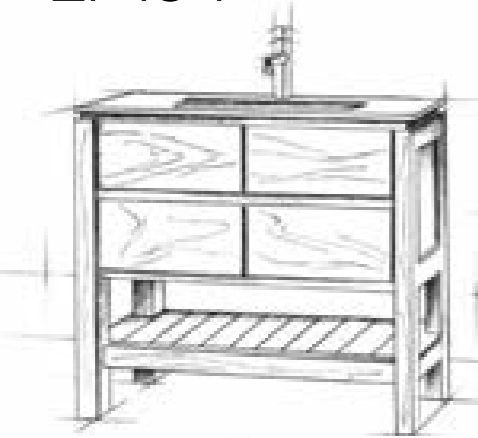

EASY

3 sizes - Option of 8 finishes
Option of 2 drawers with shelf or 3 drawers
Option of ceramic basin or countertop in wood or stone

REF	52200 52200-1	52201 52201-1	52202 52202-1
DRAWERS	2	2	2
WIDTH	31 1/2"	39 3/8"	47 1/4"