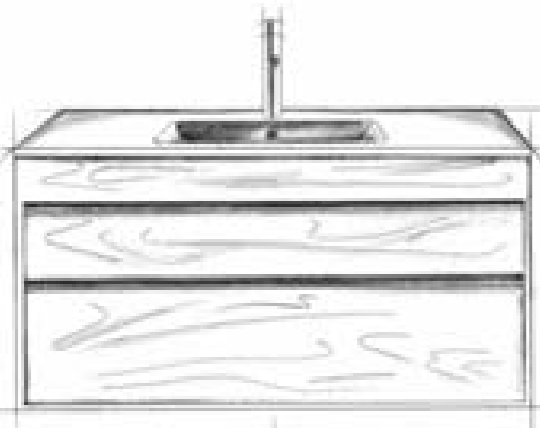

STREAMLINE

3 sizes
Option of ceramic basin or countertop in wood or stone
Choice of 8 oiled finishes
option of wood or white lacquer drawer fronts

	11000	11005	11010
REF	11000-1	11005-1	11010-1
	11001	11006	11011
	11001-1	11006-1	11011-1
WIDTH	31 1/2"	39 3/8"	47 1/4"
DRAWERS	2	2	4

1 COLUMN	REF 11050
WIDTH	15 3/4"