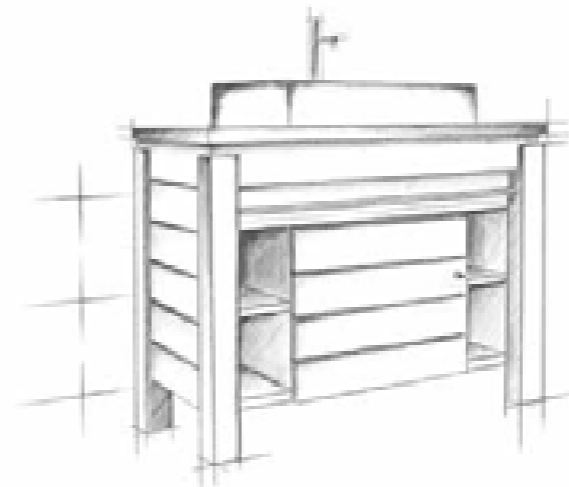

ORIGIN

4 sizes (with or without door). To be completed with:
- 1 countertop (Teak or stone), option of drilled holes
- Optional oiled finishes

1 BASIN	REF 2000	REF 2001	REF 2005	REF 2006
DOORS	1	-	1	-
WIDTH	25 9/16"	25 9/16"	39 3/4"	39 3/4"
2 BASINS	REF 2010	REF 2011	REF 2012	REF 2013
DOORS	2	-	2	-
WIDTH	52 3/8"	52 3/8"	64 15/16"	64 15/16"