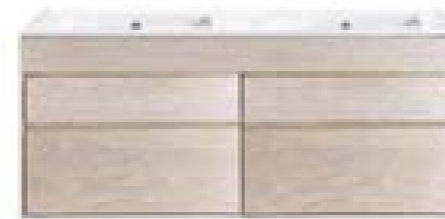

NEW

COUNTERTOP OPTIONS FOR BASIN UNITS (LINEAR METRE)

SOLID OAK
D 21 5/8"
x H 1 3/16"
Ref. 54061

BLUESTONE
D 21 5/8"
x H 1 3/16"
Ref. 54063

TWILIGHT
D 21 5/8"
x H 1 3/16"
Ref. 54066

WHITE CARRARA
D 21 5/8"
x H 1 3/16"
Ref. 54069

ANSTRUDE
D 21 5/8"
x H 1 3/16"
Ref. 54068

OAK DRAWER FRONT

**BASIN UNIT WITH 2 DRAWERS
AND CERAMIC BASIN WITH 1 TAPHOLE**
W31 1/2" x D18 1/8" x H19 11/16" > Ref 11000
W39 3/8" x D18 1/8" x H19 11/16" > Ref 11005

WITHOUT BASIN
OAK OR STONE COUNTERTOP REQUIRED
W31 1/2" x D18 1/8" x H19 11/16" > Ref 11001
W39 3/8" x D18 1/8" x H19 11/16" > Ref 11006

**BASIN UNIT WITH 4 DRAWERS
AND DOUBLE CERAMIC BASIN
WITH 2 TAPHOLES**
W47 1/4" x D18 1/8" x H19 11/16" > Ref 11010

WITHOUT BASIN
OAK OR STONE COUNTERTOP REQUIRED
W47 1/4" x D18 1/8" x H19 11/16" > Ref 11011

**WHITE LACQUER
DRAWER FRONT**

**BASIN UNIT WITH 2 DRAWERS
AND CERAMIC BASIN WITH 1 TAPHOLE**
W31 1/2" x D18 1/8" x H19 11/16" > Ref 11000-1
W39 3/8" x D18 1/8" x H19 11/16" > Ref 11005-1

WITHOUT BASIN
OAK OR STONE COUNTERTOP REQUIRED
W31 1/2" x D18 1/8" x H19 11/16" > Ref 11001-1
W39 3/8" x D18 1/8" x H19 11/16" > Ref 11006-1

**BASIN UNIT WITH 4 DRAWERS
AND DOUBLE CERAMIC BASIN
WITH 2 TAPHOLES**
W47 1/4" x D18 1/8" x H19 11/16" > Ref 11010-1

WITHOUT BASIN
OAK OR STONE COUNTERTOP REQUIRED
W47 1/4" x D18 1/8" x H19 11/16" > Ref 11011-1