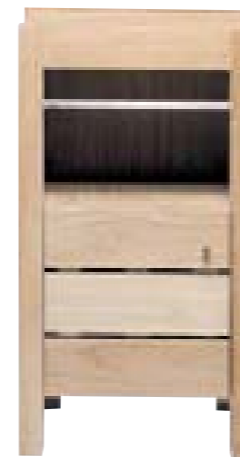

WASHROOM BASIN UNITS

W15 3/4" x D7 7/8" x H3 15/16"
WALL MOUNTED BASIN UNIT
(OPTIONAL BASIN & TAP)
Ref. 56014
WITH WHITE BASIN
ref 0004 drilled hole included
Ref. 56014-1
WITH BLACK BASIN
ref 0004NM drilled hole included
Ref. 56014-2

W12 13/16" x D10 5/8" x H19 11/16"
WALL MOUNTED BASIN UNIT
Ref. 56015
WITH WHITE BASIN
ref. 0007 drilled hole included
Ref. 56015-1
WITH BLACK BASIN
ref. 0007NM drilled hole included
Ref. 56015-2

W15 3/4" x D13 3/8" x H29 1/2"
UNIT WITH DOOR
WOOD COUNTERTOP WITHOUT BASIN
Ref. 52016
STONE COUNTERTOP WITHOUT BASIN
Ref. 52016P
WOOD COUNTERTOP + WHITE BASIN
ref. 0015 drilled hole included
Ref. 52016-1
WOOD COUNTERTOP + BLACK BASIN
ref. 0015NM drilled hole included
Ref. 52016-2
STONE COUNTERTOP + WHITE BASIN
ref. 0015 drilled hole included
Ref. 52016P-1
STONE COUNTERTOP + BLACK BASIN
ref. 0015NM drilled hole included
Ref. 52016P-2

W15 3/4" x D15 3/4" x H5 1/8"
WALL MOUNTED CORNER BASIN UNIT
WITHOUT BASIN
Ref. 52018
WITH WHITE BASIN
ref. 0015 drilled hole included
Ref. 52018-1
WITH BLACK BASIN
ref. 0015nm drilled hole included
Ref. 52018-2