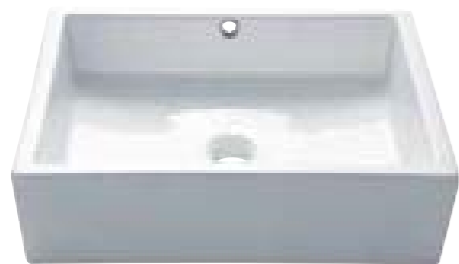

COUNTERTOP BASINS (CERAMIC) WITH OVERFLOW

BASIN
W20 7/8" x D16 9/16" x H6 1/8"
Ref. 0002