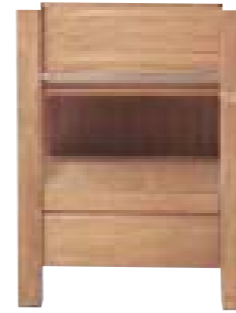

4 SIZES - TO BE COMPLETED WITH:

1 COUNTERTOP (TEAK OR STONE), OPTION OF DRILLED HOLES
 OPTIONAL OILED FINISHES AND OPTIONAL SEAGRASS BASKETS

BASIN UNITS

2 BASIN UNITS

UNIT WITH DRAWER
 W25 9/16" x D22 1/16" x H34 1/4"
 Ref.3000
 W39 3/4" x D22 1/16" x H34 1/4"
 Ref.3005