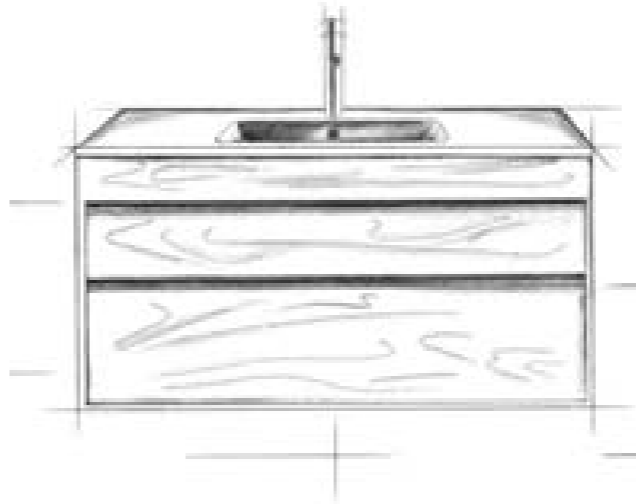

STREAMLINE

3 sizes
Option of ceramic basin or countertop in wood or stone
Choice of 5 oiled finished

REF	1000	1001	1005	1006	1010	1011
BASINS	1	1	1	1	2	2
WIDTH	31 1/2"	31 1/2"	39 3/8"	39 3/8"	47 1/4"	47 1/4"
DRAWERS	2	2	2	2	4	4
1 COLUMN	REF 1050					
1 DOOR	15 3/4"