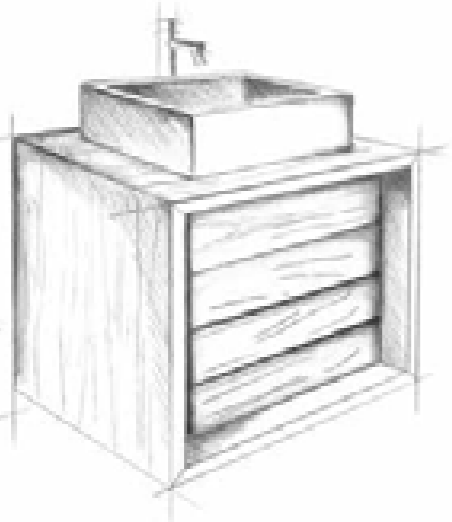

CUBE

1. 5 sizes. To be completed with:
2. Doors (choice of 7 designs)
   - Optional stone countertop with drilled holes
   - Optional oiled finishes

1 BASIN	REF 5000	REF 5005	REF 5010
DOORS	1	2	1 OU 2
WIDTH	21 1/4"	25 3/16"	33 1/16"
2 BASINS	REF 5015	REF 5020	
DOORS	2	2	
WIDTH	40 15/16"	52 5/8"