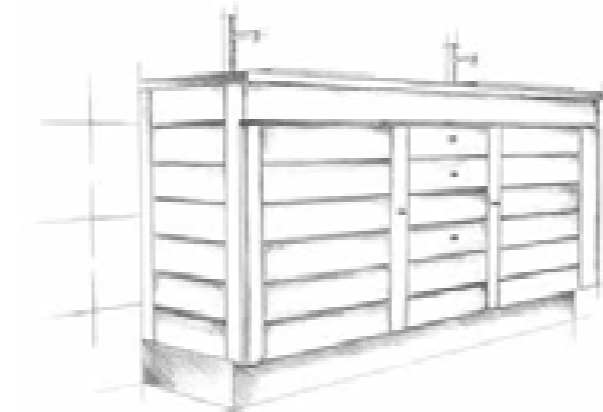

NOMAD

1. 7 choice of 7 modular units. To be completed with:
2. 1 Countertop (teak or stone), option of drilled holes
   - Optional oiled finishes

REF	REF 4000	REF 4005	REF 4010
DOORS	1	1	2
WIDTH	17 3/4"	23 5/8"	35 7/16"
REF	REF 4015	REF 4020	
DRAWERS	1	3	
WIDTH	11 13/16"	15 3/4"	
TOWEL RAIL	REF 4025	LAUNDRY BASKET	REF 4030
WIDTH	7 7/8"	WIDTH	17 3/4"