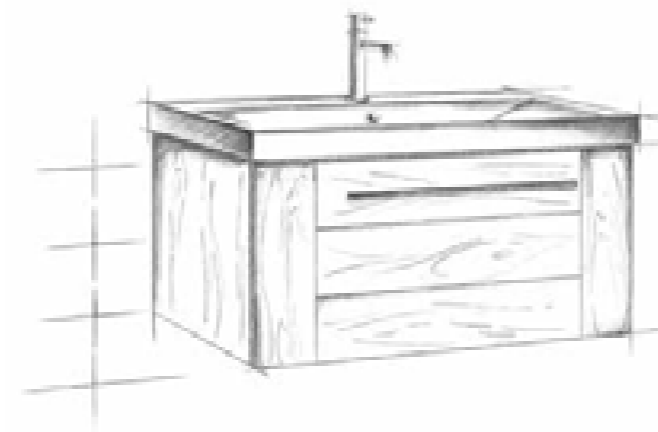

SOFT

1 size. White basin included
- Choice of 8 oiled finishes
- Removable storage included

1 BASIN	REF 56005
DRAWERS	1
WIDTH	37 3/8"