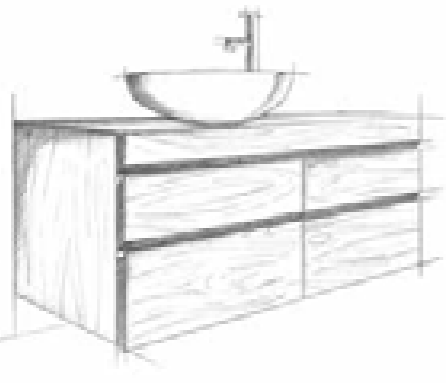

URBAN

1. 3 sizes. To be completed with:
2. Optional removable storage
   - Optional stone countertop with drilled holes
   - Optional oiled finishes

1 BASIN	REF 6000	REF 6005	REF 6010
DRAWERS	1	1	2
WIDTH	19 11/16"	35 7/16"	47 1/4"
REF	REF 6100		
DRAWERS	1		
WIDTH	19 11/16"