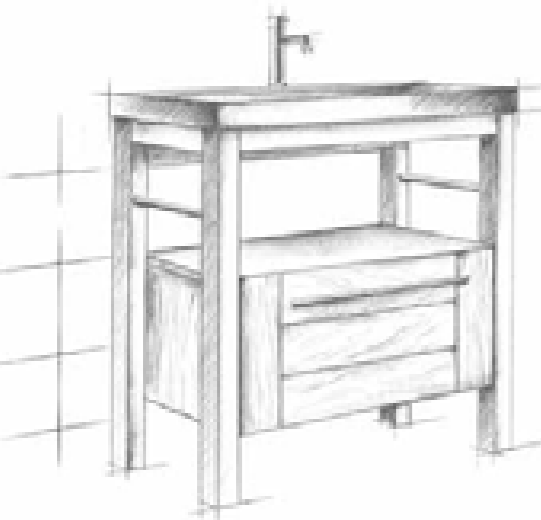

FORM

1 size. White basin included
- Choice of 8 oiled finishes
- Removable storage included

1 BASIN	REF 57005
DRAWERS	1
WIDTH	37 3/8"