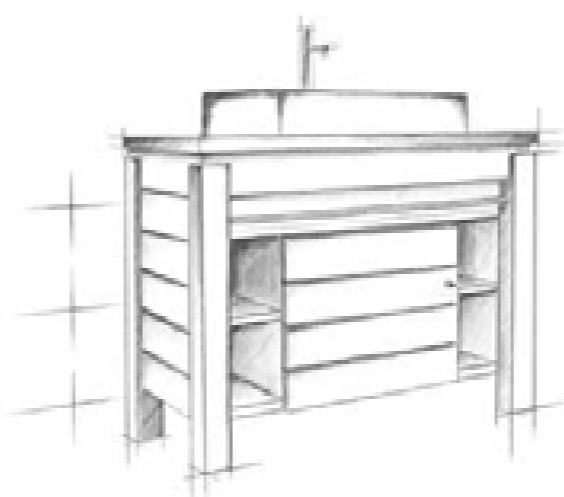

ORIGIN

4 sizes (with or without door). To be completed with:
- 1 countertop (oak or stone), option of drilled holes
- Choice of 8 oiled finishes - Optional seagrass or rattan baskets

1 BASIN	REF 52000	REF 52001	REF 52005	REF 52006
DOORS	1	-	1	-
WIDTH	25 9/16"	25 9/16"	39 3/4"	39 3/4"

2 BASINS	REF 52010	REF 52011	REF 52012	REF 52013
DOORS	2	-	2	-
WIDTH	52 3/8"	52 3/8"	64 15/16"	64 15/16"