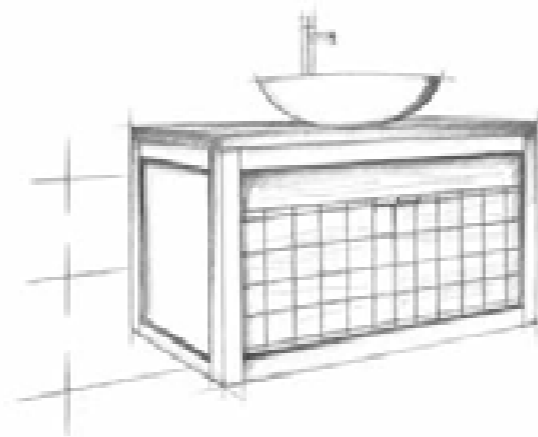

FREE

3 sizes. To be completed with:
- 2 doors (choice of 7 designs)
- 1 countertop (oak or stone), option of drilled holes
- Optional base (oak or white painted) - Choice of 8 oiled finishes

1 BASIN	REF 54000	REF 54005	REF 54010
DOORS	2	2	2
WIDTH	31 1/2"	39 3/4"	47 1/4"

1 COLUMN	REF 54050
WIDTH	17 5/16"