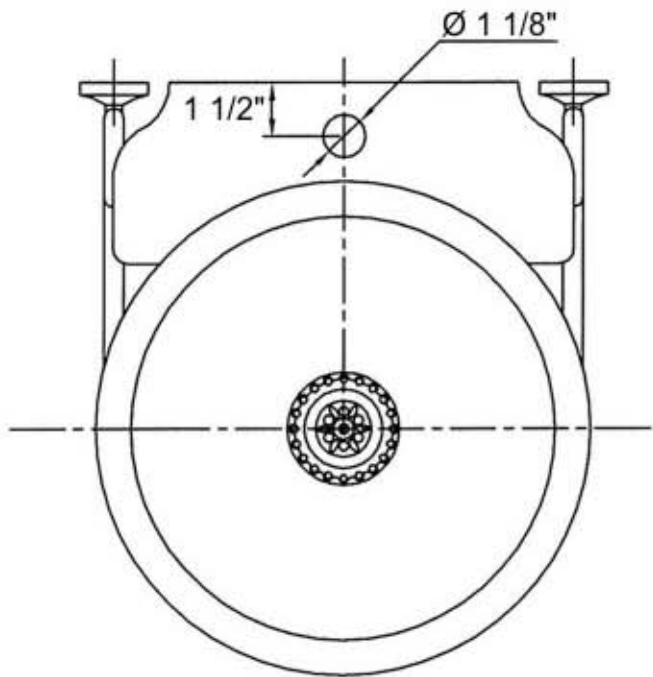

0214 - 'Arabesque' Set with Waste (2120)