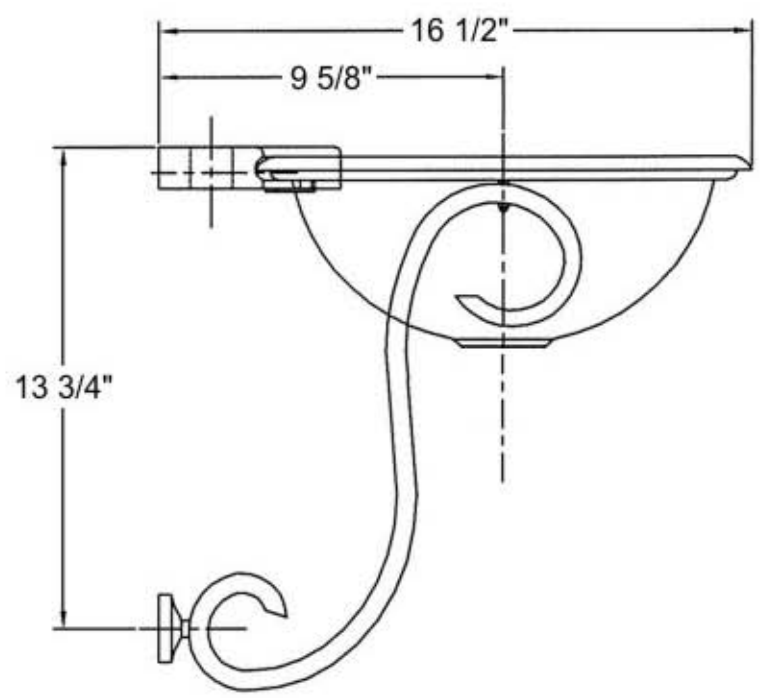

0214 - 'Arabesque' Set with Waste (2120)