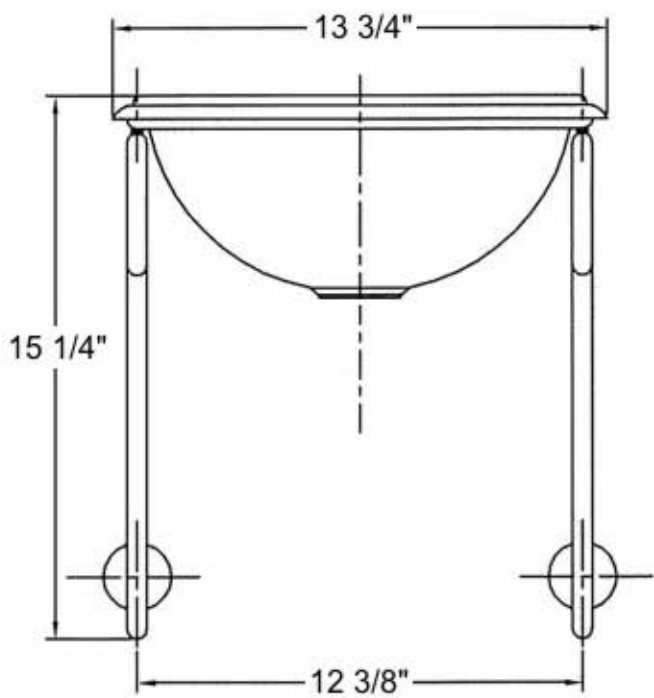

0214 - 'Arabesque' Set with Waste (2120)