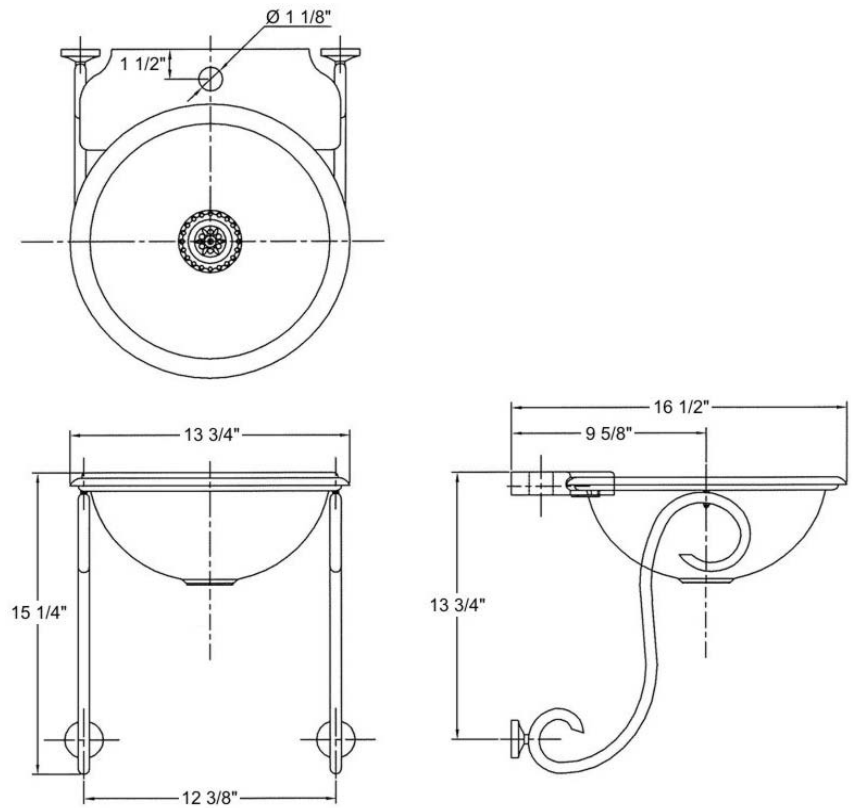

0214 - 'Arabesque' Set with Waste (2120)

Part#	Description

Technical Information

- Available finishes are Solibrass(49), Polished Brass(55), Polished Nickel(56), Brushed Nickel(57), Satin Nickel(60), and Weathered Brass(70)
- Brass Brackets, wooden shelf and bowl externally finished
- Size: 13 3/4" W x 15 1/4" H x 16 1/2" D
- Please see cleaning instructions for finish care and maintenance information

Part#	Description
1	Finished Machine Screw
2	Sink Trim
3	Finished Wood Support
4	Arabesque Bowl
10	Ring For 0214 Bowl
11	Finished Washers
12	Nuts For 0214 Bracket
13	S Brackets For 0214
14	Wall Escutcheon For Arabesque
15	Finished Brass Washers
16	Nuts
17	Screws For Wall Escutcheon 0214

Please follow example when ordering parts for 'Arabesque' Set

- To order part #14 – Wall Escutcheon For Arabesque
 - 990083 xx
- Please substitute finish number needed in place of **xx**.
- To order a part that is not finished use **00**

Herbeau®
L'Art du Sanitaire depuis 1857

0214 - 'Arabesque' Set with Waste (2120)

0214 - 'Arabesque' Set with Waste (2120)