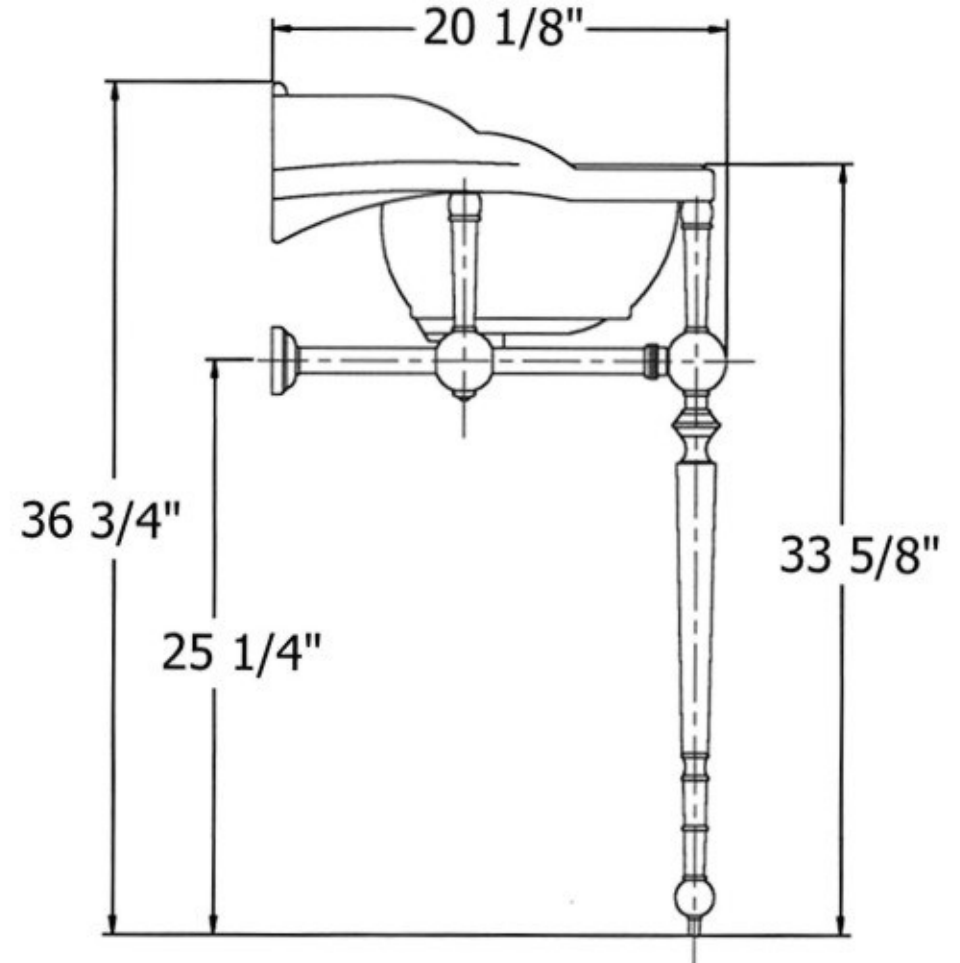

0320 and 0322 - 'Empire' Washbasin and 'Empire' Washstand

Single Hole or 8" C.T.C.

0322 - 'Empire' Metal Washstand

Technical Information

- To be used with 0320 washbasin
- Chrome(48), Solibrass(49), Polished Brass(55), Polished Nickel(56), Brushed Nickel(57), Satin Nickel(60) And Weathered Brass(70)
- Please see cleaning instructions for finish care and maintenance information

Part#

Description

1	Top Support
2	Support Column
3	Support Sphere
4	Middle Support Connection
5	Column For Middle Support
6	Lower Support Column
7	Foot Sphere
8	Foot Tip
9	Socket Connector
10	Center Sphere Connector
11	Sphere Button
12	Wall Escutcheon
13	Finished Brass Tube 22.44"
14	Horizontal Connection
15	Single Threaded Finished Tube
16	Rubber O-Ring
17	Finished Nut
18	Mounting Screw Kit
19	Wall Mount Plate
20	O-Ring

Please follow example when ordering parts for Lavatory Supply Kit.

- To order part#03 – **Compression Sleeve**
 - **9049003xx**
- Please substitute finish number needed in place of **xx**.
- To order a part that is not finished use **00**

Herbeau[®]
L'Art du Sanitaire depuis 1857

0322 - 'Empire' Washstand

0320 and 0322 - 'Empire' Washbasin and Washstand Peripheral Dimensions