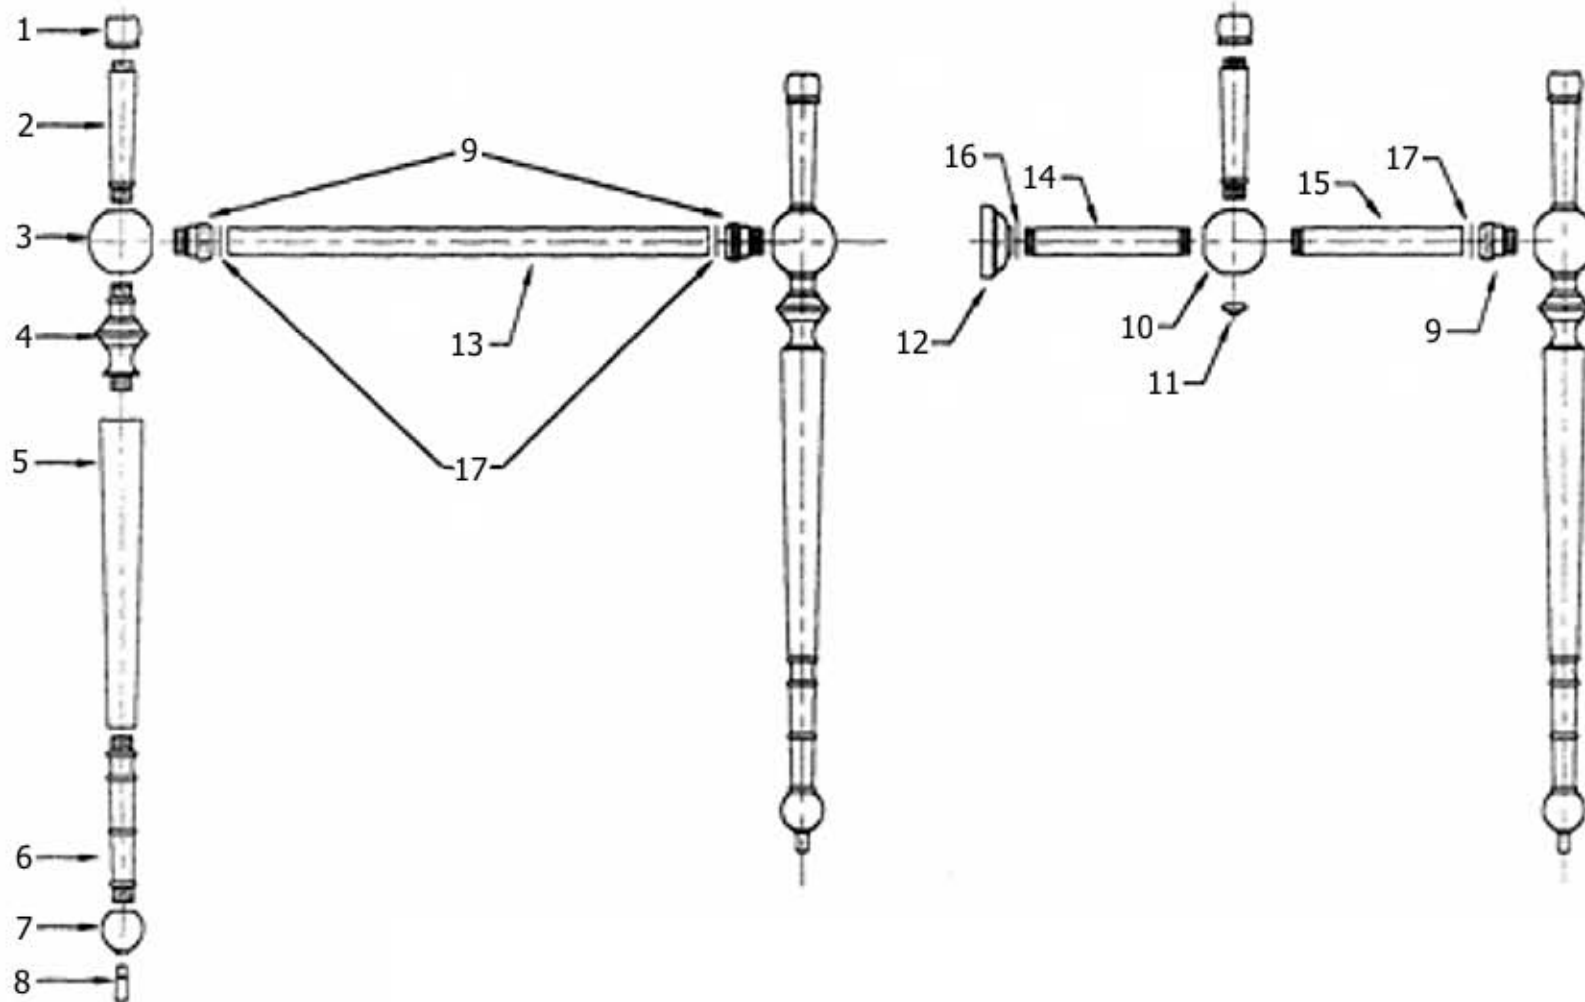

0320 and 0322 - 'Empire' Washbasin and 'Empire' Washstand

Single Hole or 8" C.T.C.

0322 - 'Empire' Metal Washstand

Technical Information

- To be used with 0320 washbasin
- Chrome(48), Solibrass(49), Polished Brass(55), Polished Nickel(56), Brushed Nickel(57), Satin Nickel(60) And Weathered Brass(70)
- Please see cleaning instructions for finish care and maintenance information

Part#

Description

1	Top Support
2	Support Column
3	Support Sphere
4	Middle Support Connection
5	Column For Middle Support
6	Lower Support Column
7	Foot Sphere
8	Foot Tip
9	Socket Connector
10	Center Sphere Connector
11	Sphere Button
12	Wall Escutcheon
13	Finished Brass Tube 22.44"
14	Horizontal Connection
15	Single Threaded Finished Tube
16	Rubber O-Ring
17	Finished Nut
18	Mounting Screw Kit
19	Wall Mount Plate
20	O-Ring

Please follow example when ordering parts for Lavatory Supply Kit.

- To order part#03 – **Compression Sleeve**
 - **9049003xx**
- Please substitute finish number needed in place of **xx**.
- To order a part that is not finished use **00**

Herbeau[®]
L'Art du Sanitaire depuis 1857

0322 - 'Empire' Washstand

0320 and 0322 - 'Empire' Washbasin and Washstand Peripheral Dimensions