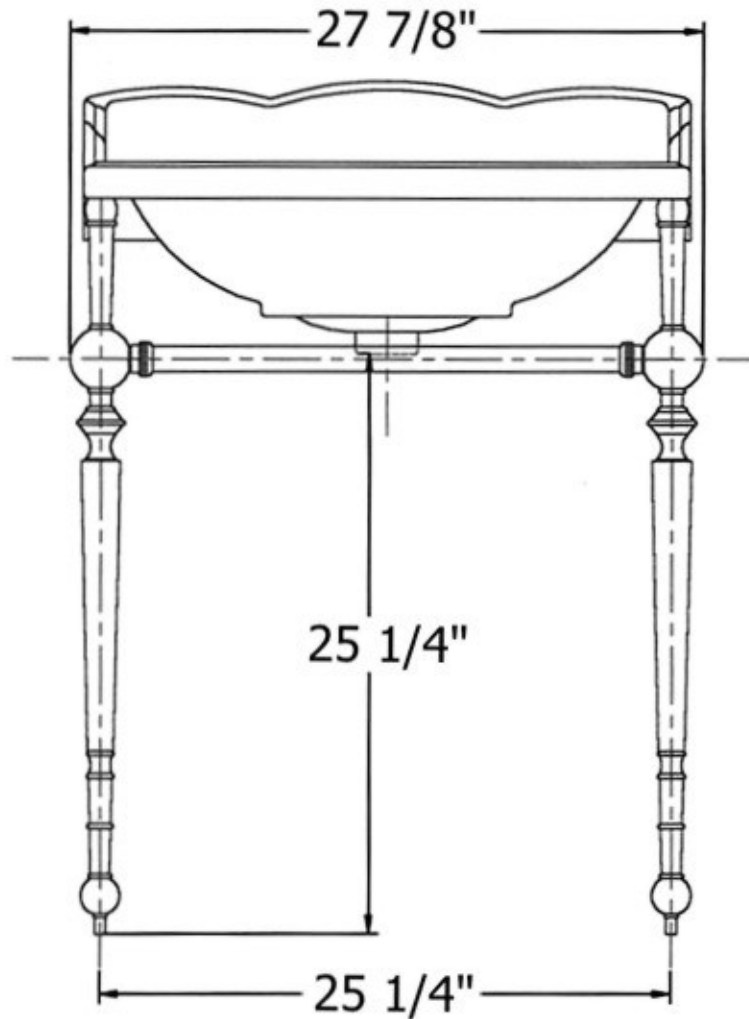

0320 and 0322 - 'Empire' Washbasin and 'Empire' Washstand

Single Hole or 8" C.T.C.

0322 - 'Empire' Metal Washstand

Technical Information

- To be used with 0320 washbasin
- Chrome(48), Solibrass(49), Polished Brass(55), Polished Nickel(56), Brushed Nickel(57), Satin Nickel(60) And Weathered Brass(70)
- Please see cleaning instructions for finish care and maintenance information

Part#

Description

1	Top Support
2	Support Column
3	Support Sphere
4	Middle Support Connection
5	Column For Middle Support
6	Lower Support Column
7	Foot Sphere
8	Foot Tip
9	Socket Connector
10	Center Sphere Connector
11	Sphere Button
12	Wall Escutcheon
13	Finished Brass Tube 22.44"
14	Horizontal Connection
15	Single Threaded Finished Tube
16	Rubber O-Ring
17	Finished Nut
18	Mounting Screw Kit
19	Wall Mount Plate
20	O-Ring

Please follow example when ordering parts for Lavatory Supply Kit.

- To order part#03 – **Compression Sleeve**
 - **9049003xx**
- Please substitute finish number needed in place of **xx**.
- To order a part that is not finished use **00**

Herbeau[®]
L'Art du Sanitaire depuis 1857

0322 - 'Empire' Washstand

0320 and 0322 - 'Empire' Washbasin and Washstand Peripheral Dimensions