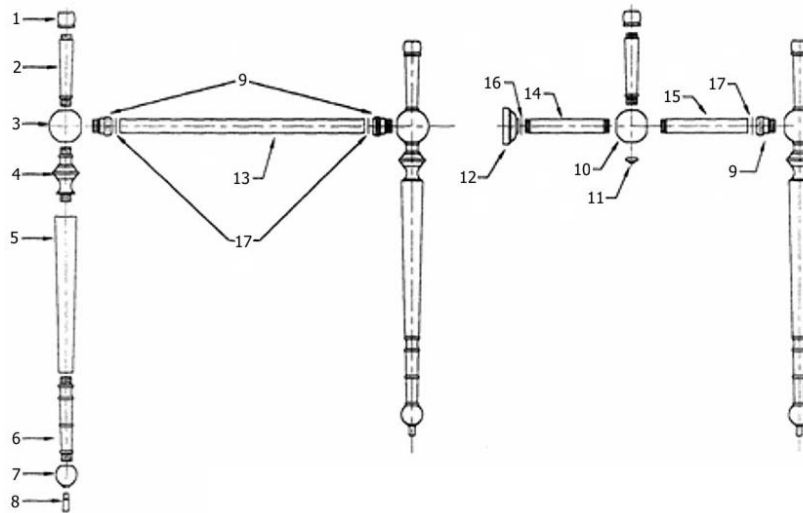

0320 and 0322 - 'Empire' Washbasin and 'Empire' Washstand

Single Hole or 8" C.T.C.

0322 - 'Empire' Metal Washstand

Technical Information

- To be used with 0320 washbasin
- Chrome(48), Solibrass(49), Polished Brass(55), Polished Nickel(56), Brushed Nickel(57), Satin Nickel(60) And Weathered Brass(70)
- Please see cleaning instructions for finish care and maintenance information

Part#

Description

1	Top Support
2	Support Column
3	Support Sphere
4	Middle Support Connection
5	Column For Middle Support
6	Lower Support Column
7	Foot Sphere
8	Foot Tip
9	Socket Connector
10	Center Sphere Connector
11	Sphere Button
12	Wall Escutcheon
13	Finished Brass Tube 22.44"
14	Horizontal Connection
15	Single Threaded Finished Tube
16	Rubber O-Ring
17	Finished Nut
18	Mounting Screw Kit
19	Wall Mount Plate
20	O-Ring

Please follow example when ordering parts for Lavatory Supply Kit.

- To order part#03 – **Compression Sleeve**
 - **9049003xx**
- Please substitute finish number needed in place of **xx**.
- To order a part that is not finished use **00**