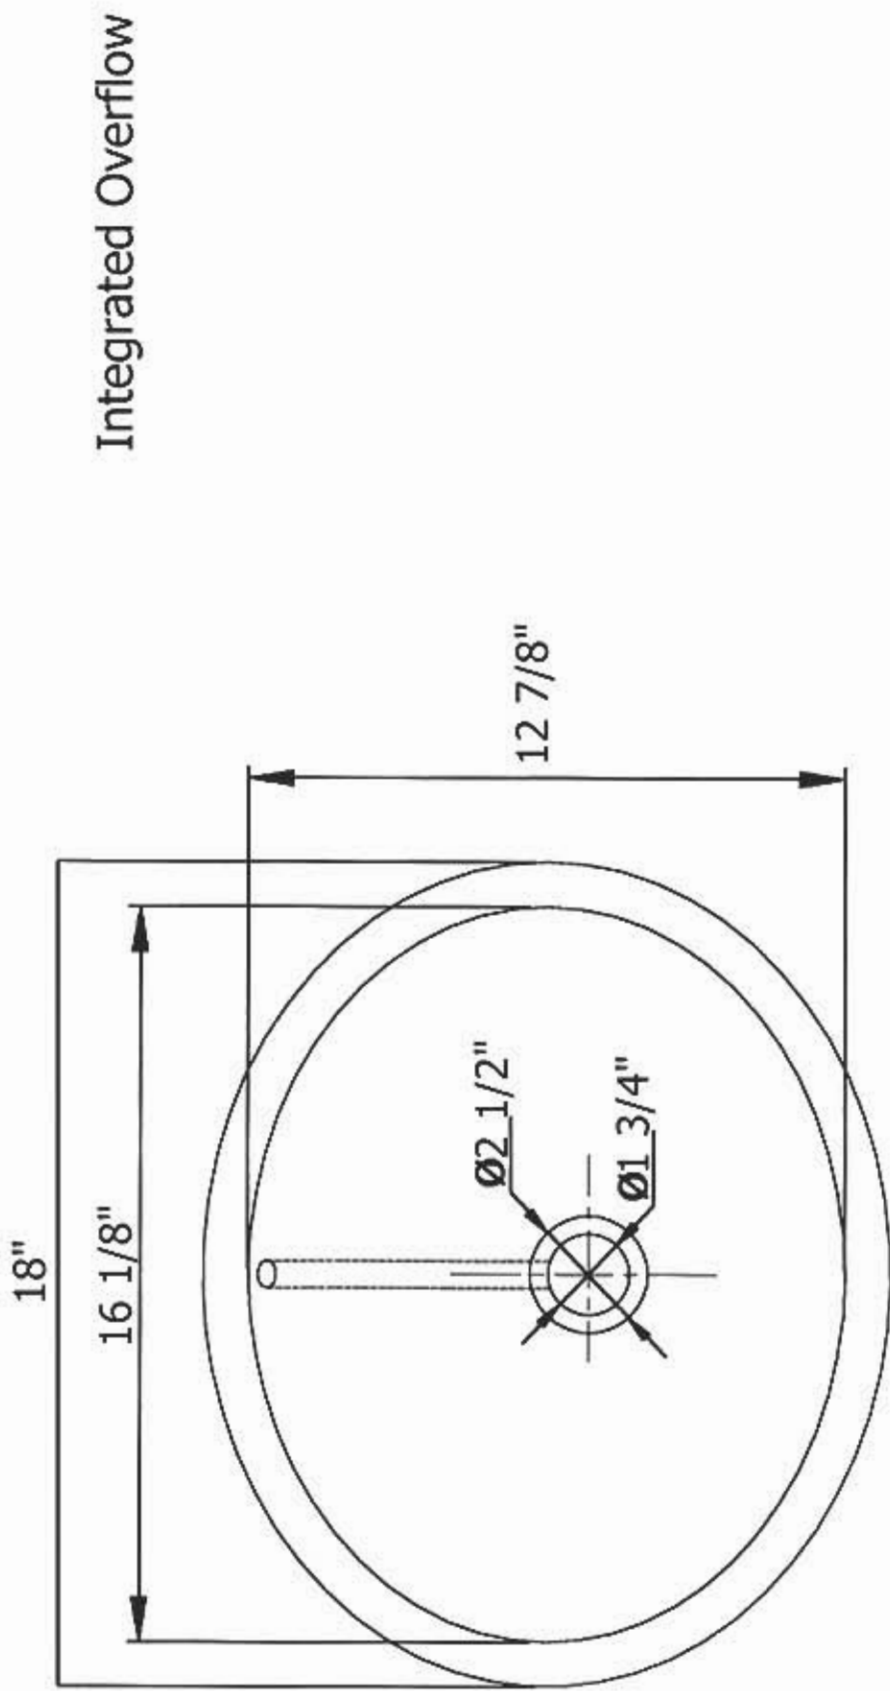

0410 - 'Loire' Oval Bowl

Integrated Overflow