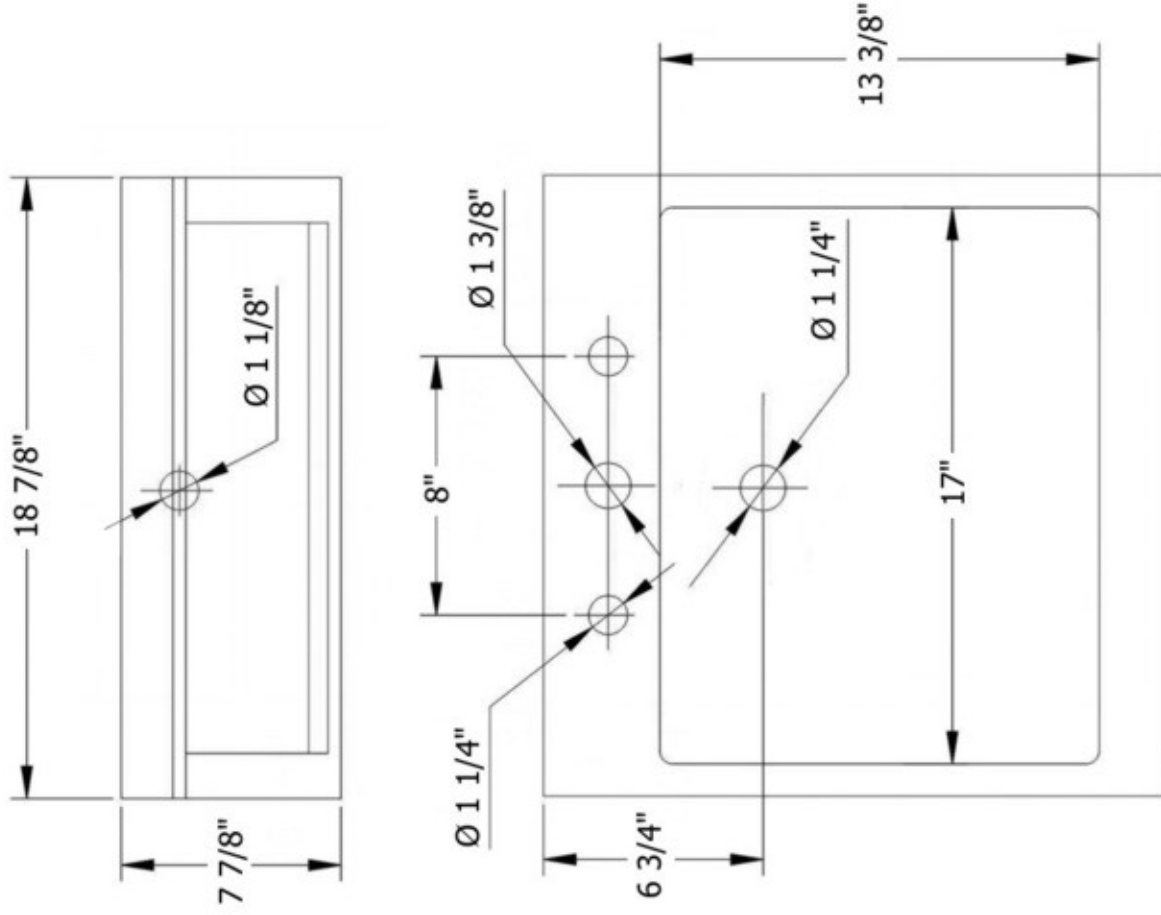

# 0420 - 'Vigneron' Fireclay Vanity Top Basin

Note: Overflow (4070 & 4071) not shown

\*Due to the nature of fireclay, variations of up to 1/4" can occur in size. Cabinet & Countertop should be cut to actual sinks's measurements.