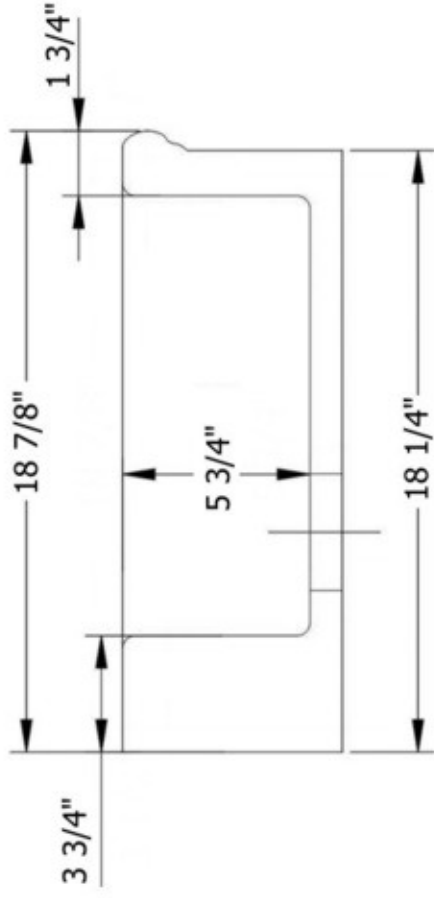

# 0420 - 'Vigneron' Fireclay Vanity Top Basin

Note: Overflow (4070 & 4071) not shown

\*Due to the nature of fireclay, variations of up to 1/4" can occur in size. Cabinet & Countertop should be cut to actual sinks's measurements.