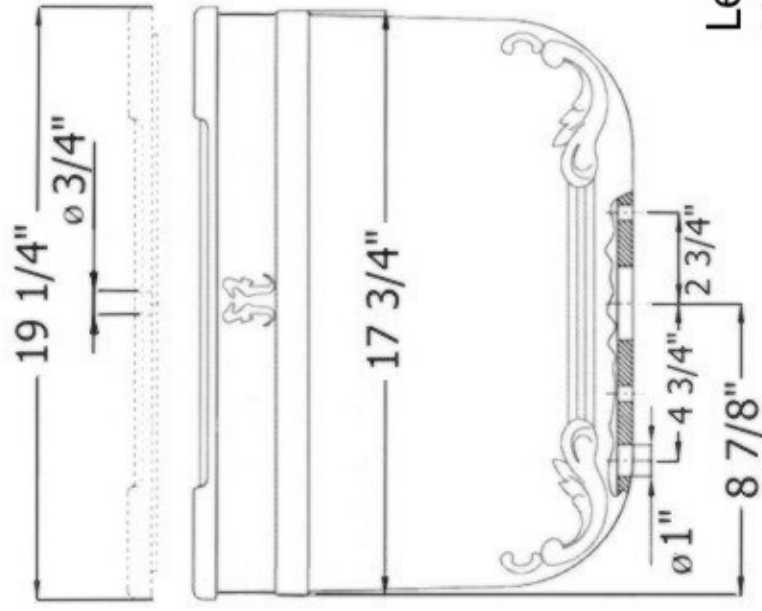

# 0609 & 0610 'Charleston' Toilet Tank and Bowl

Lenght incl. Tank = 28"  
 Height incl. Tank = 28"