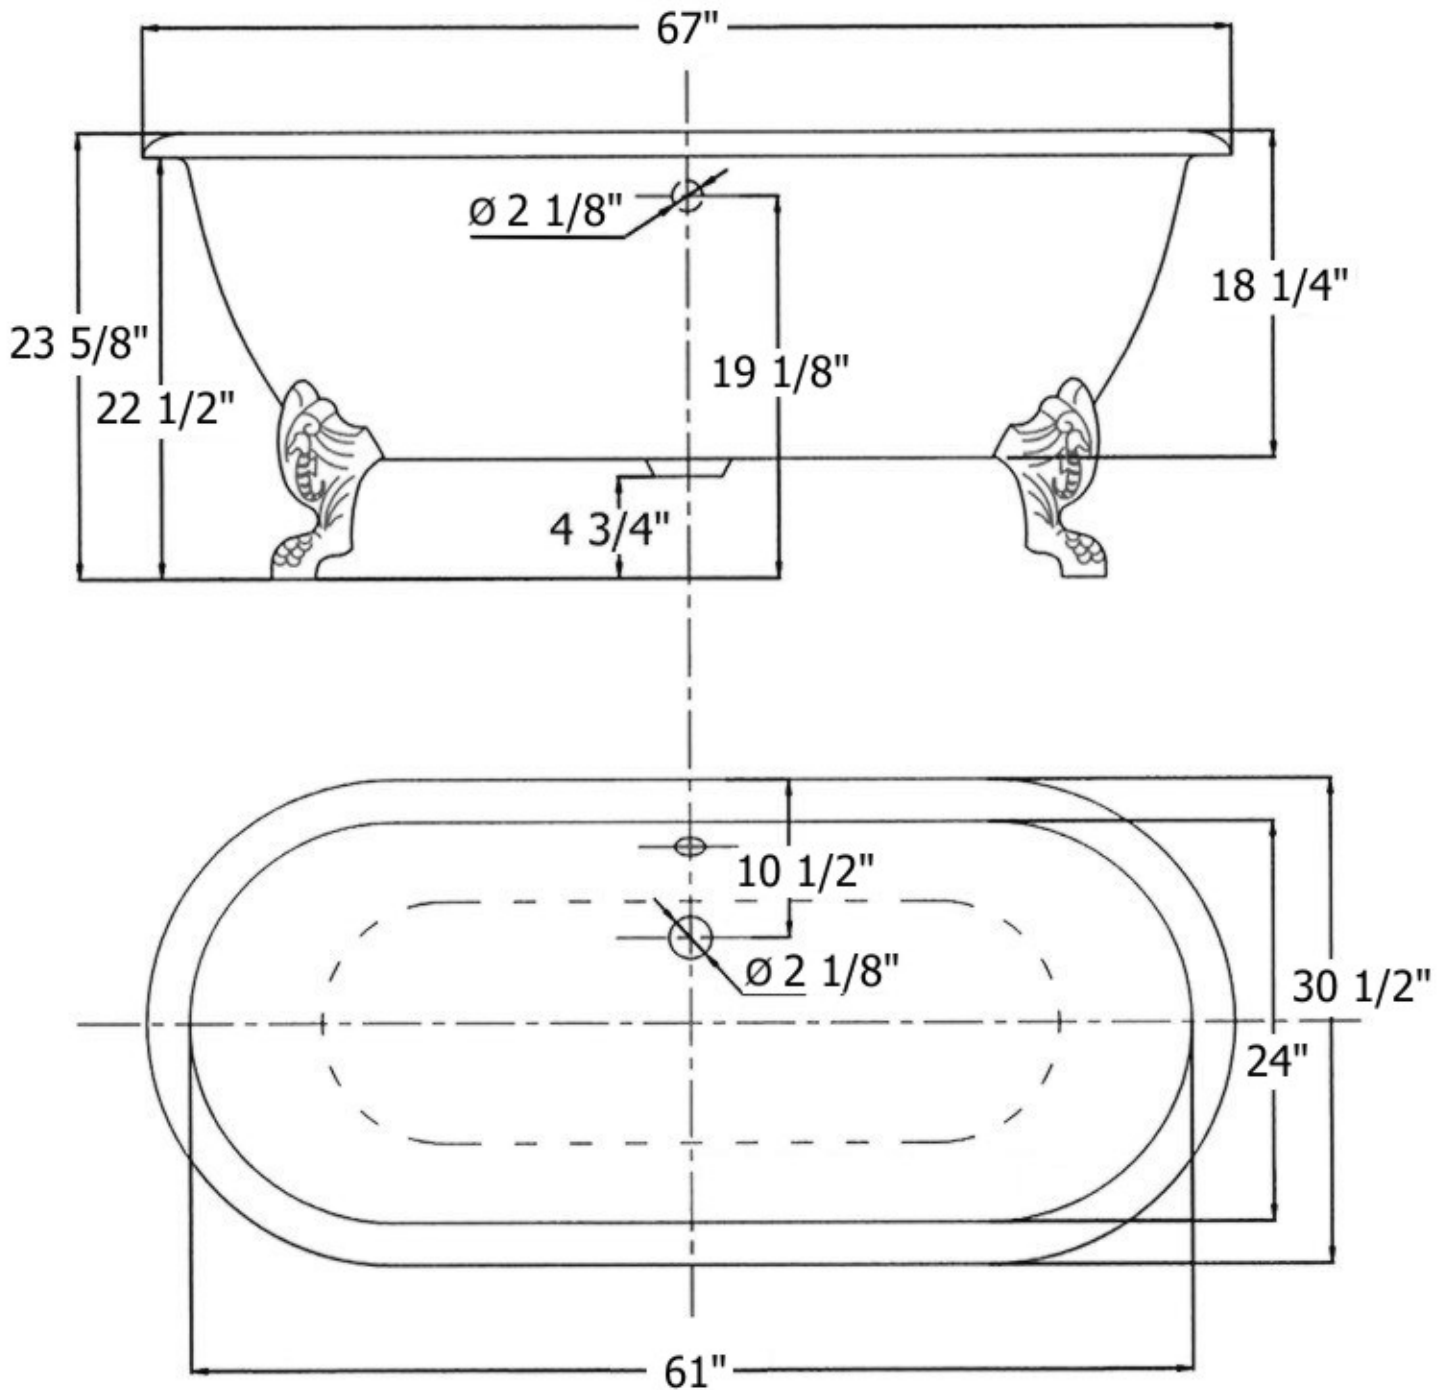

0705 - Cast Iron 'Josephine' Bathtub & Cast Iron Feet

Dimensional Change - Oct.1, 2007