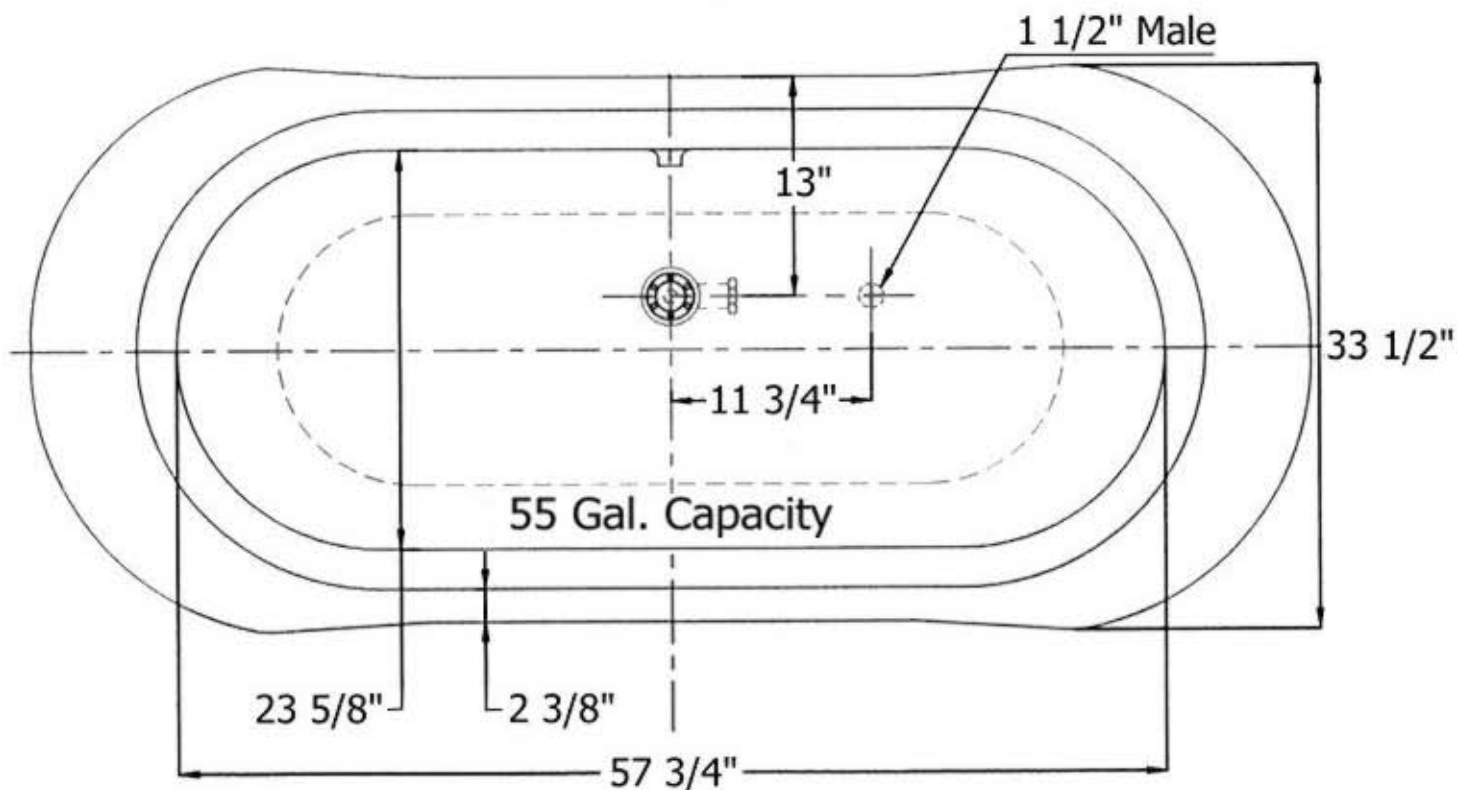

# 071172 & 071158 - 'Medicis' Copper Bathtub

Thickness = 12 Gauge / 2.05 mm / .081"