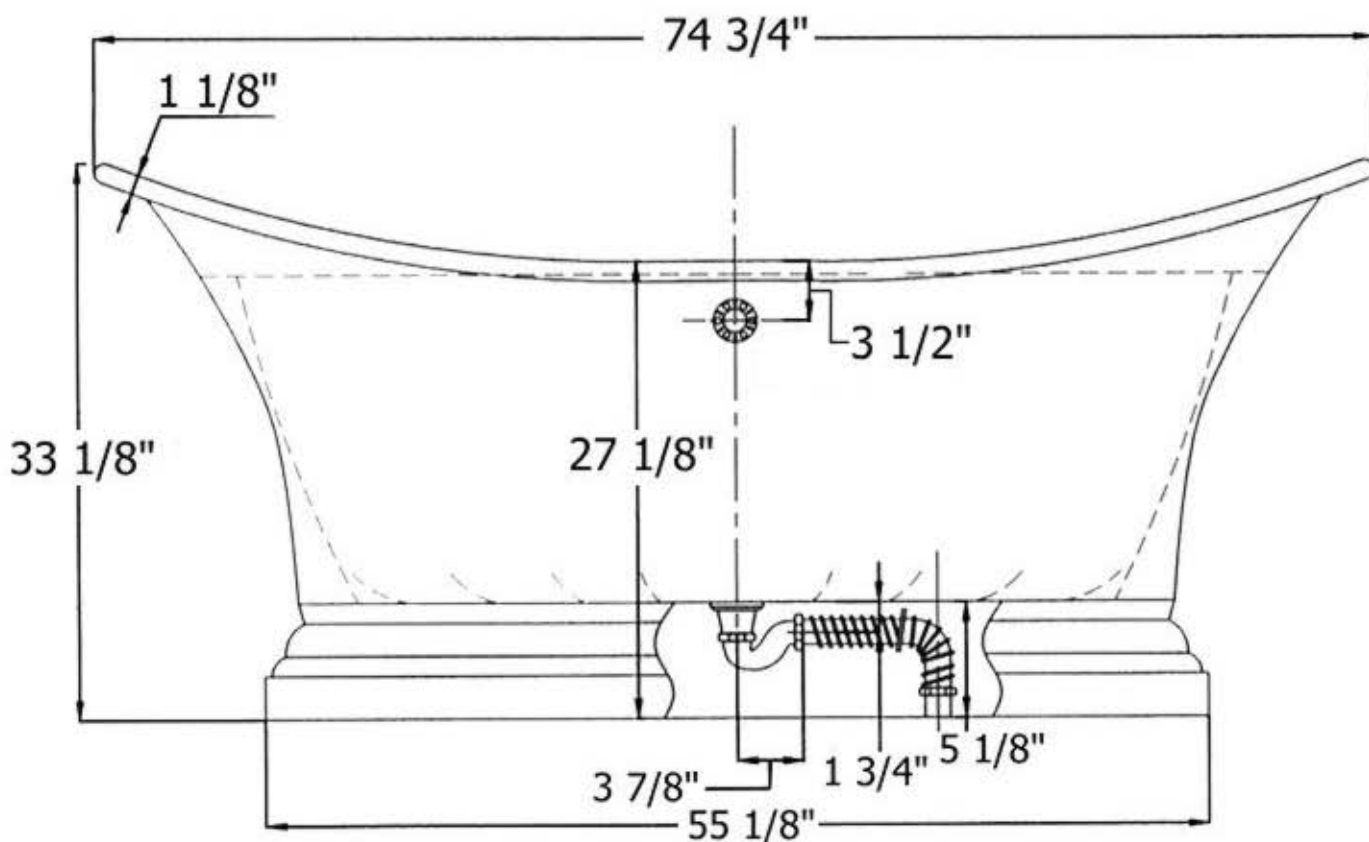

# 071172 & 071158 - 'Medicis' Copper Bathtub

Thickness = 12 Gauge / 2.05 mm / .081"