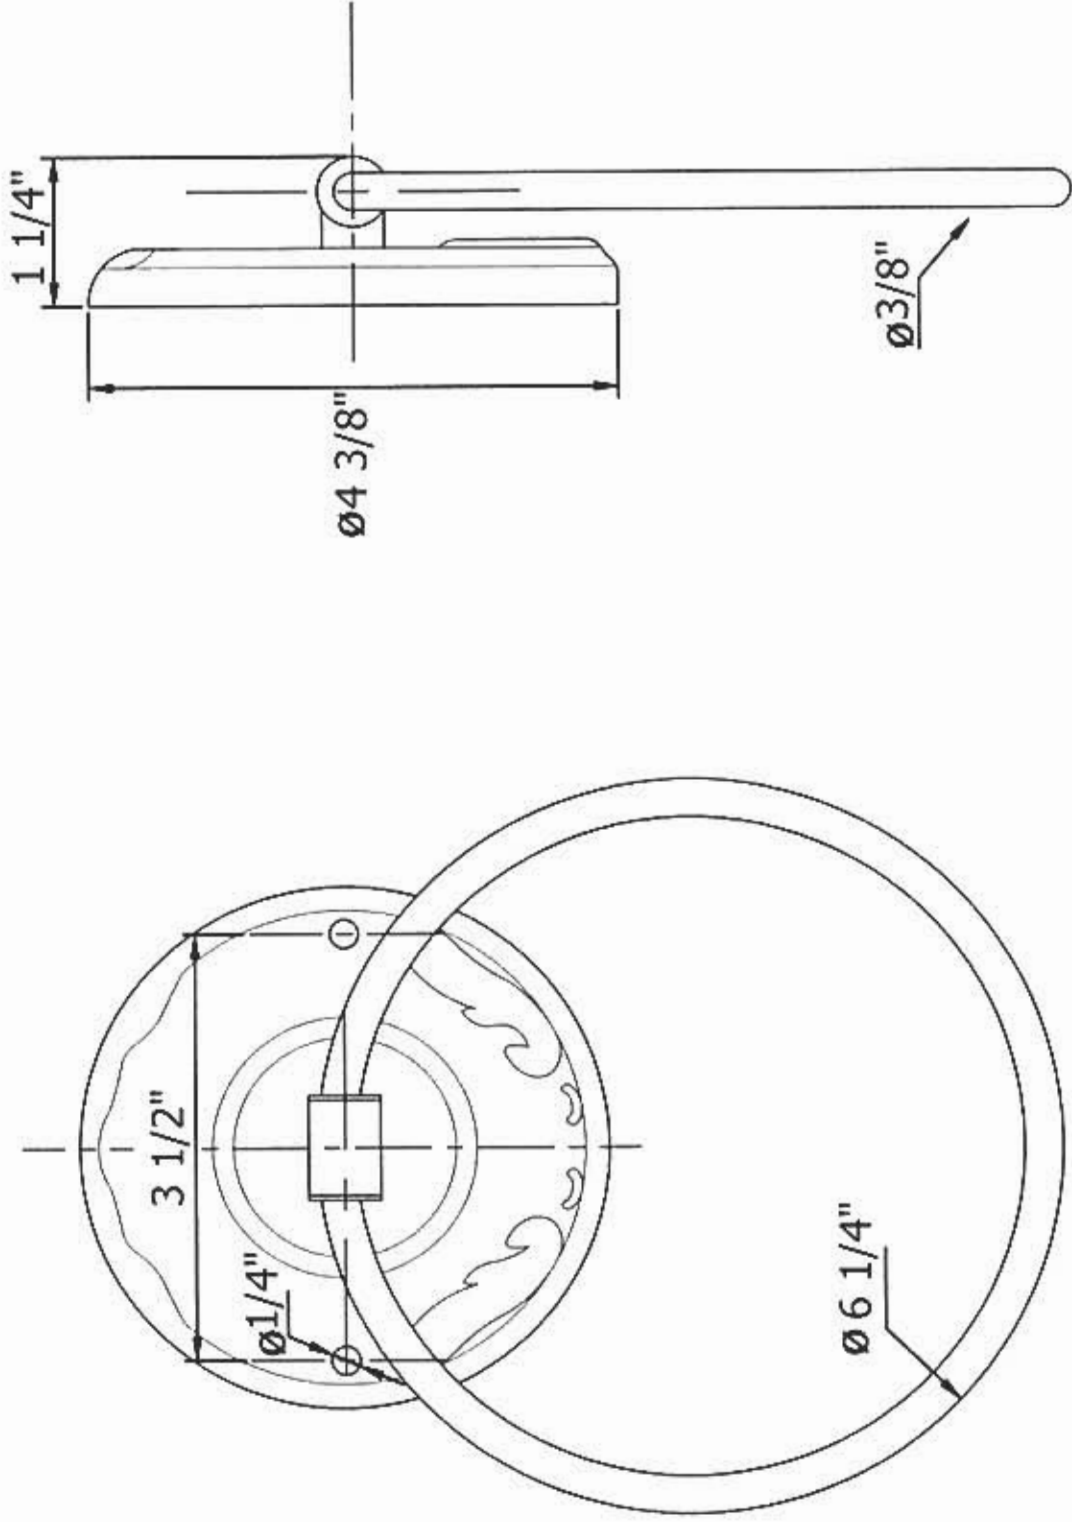

Part#

01
02
03
04

Description

Ceramic Escutcheon
Plastic Insert
Finished Ring
Finished Screw

Please follow example when ordering parts for 'Charleston' 6" Towel Ring.

- To order part#03 – **Finished Ring**
 - 9111603xx
- Please substitute finish number needed in place of **xx**.
- To order a part that is not finished use **00**

Herbeau
L'Art du Sanitaire depuis 1857

1116 - 'Charleston' 6" Towel Ring

1116 - 'Charleston' 6" Towel Ring

④

○ - Finished Pieces