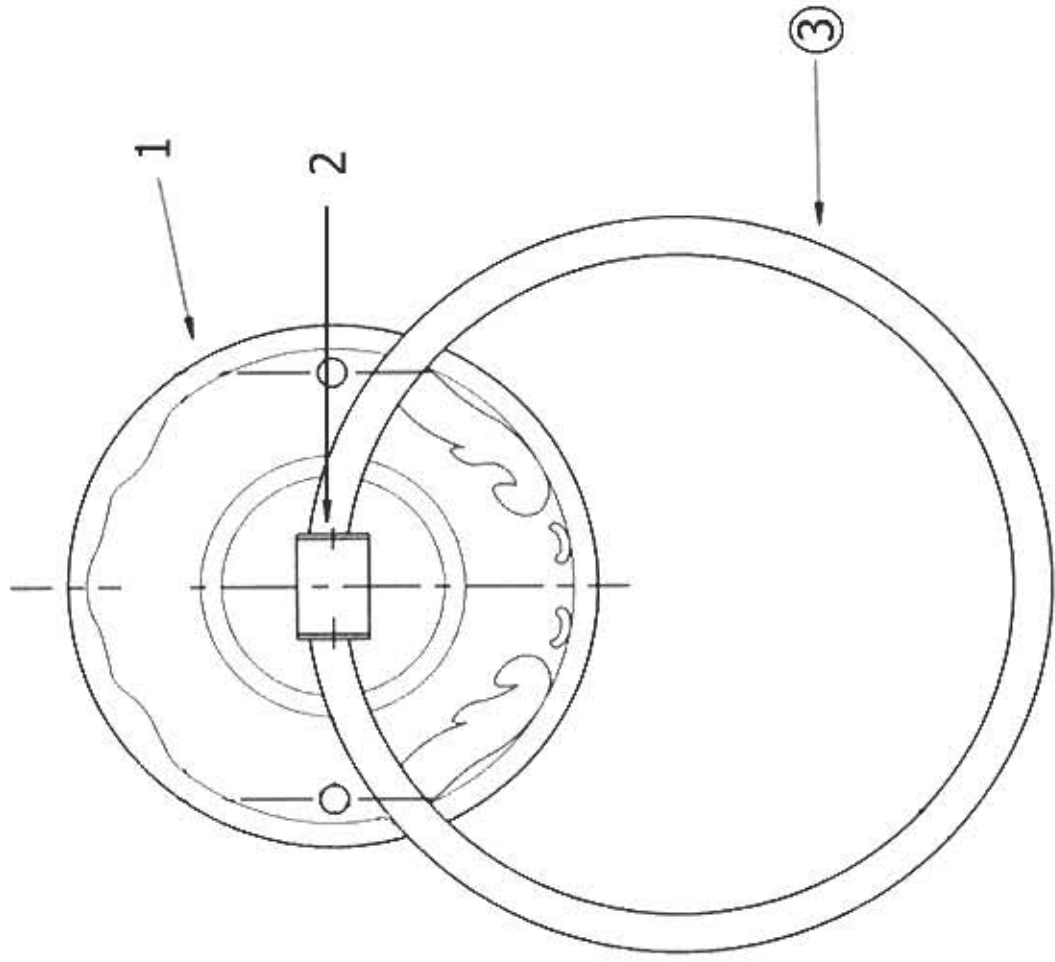

Part#

01
02
03
04

Description

Ceramic Escutcheon
Plastic Insert
Finished Ring
Finished Screw

Please follow example when ordering parts for 'Charleston' 6" Towel Ring.

- To order part#03 – **Finished Ring**
 - 9111603xx
- Please substitute finish number needed in place of **xx**.
- To order a part that is not finished use **00**

Herbeau
L'Art du Sanitaire depuis 1857

1116 - 'Charleston' 6" Towel Ring

1116 - 'Charleston' 6" Towel Ring

④

○ - Finished Pieces