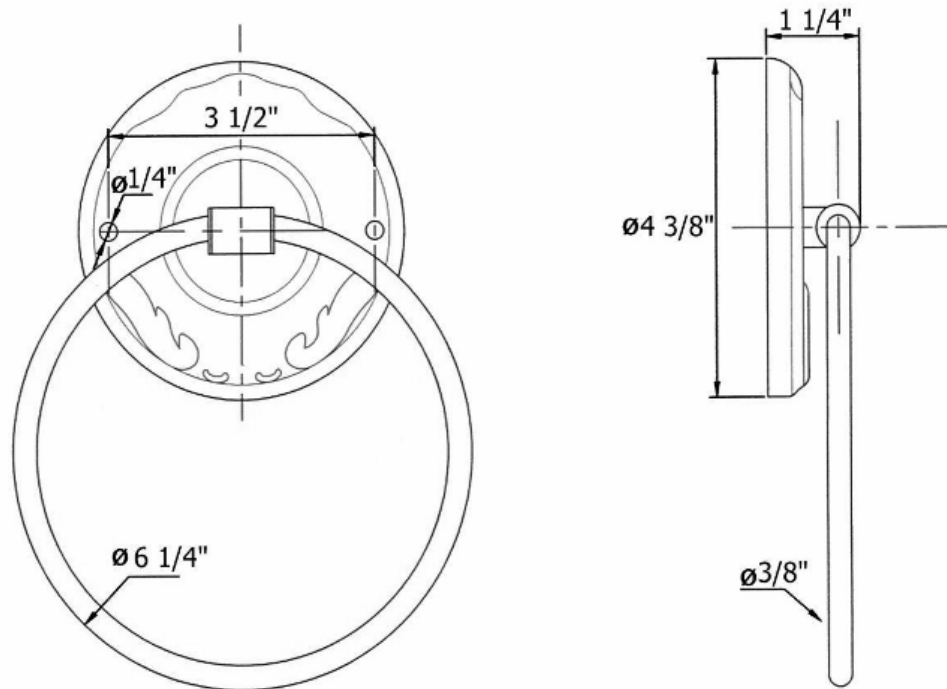

1116 – 'Charleston' 6" Towel Ring

Technical Information

- Available finishes are Polished Chrome(**48**), SoliBrass(**49**), Old Gold(**52**), Old Silver(**53**), Polished Brass(**55**), Polished Nickel(**56**), Satin Nickel(**60**), Weathered Brass(**70**).
- Please see cleaning instructions for finish care and maintenance information.

Part#

01
02
03
04

Description

Ceramic Escutcheon
Plastic Insert
Finished Ring
Finished Screw

Please follow example when ordering parts for 'Charleston' 6" Towel Ring.

- To order part#03 – **Finished Ring**
 - 9111603xx
- Please substitute finish number needed in place of **xx**.
- To order a part that is not finished use **00**

Herbeau
L'Art du Sanitaire depuis 1857

1116 - 'Charleston' 6" Towel Ring

1116 - 'Charleston' 6" Towel Ring

④

○ - Finished Pieces