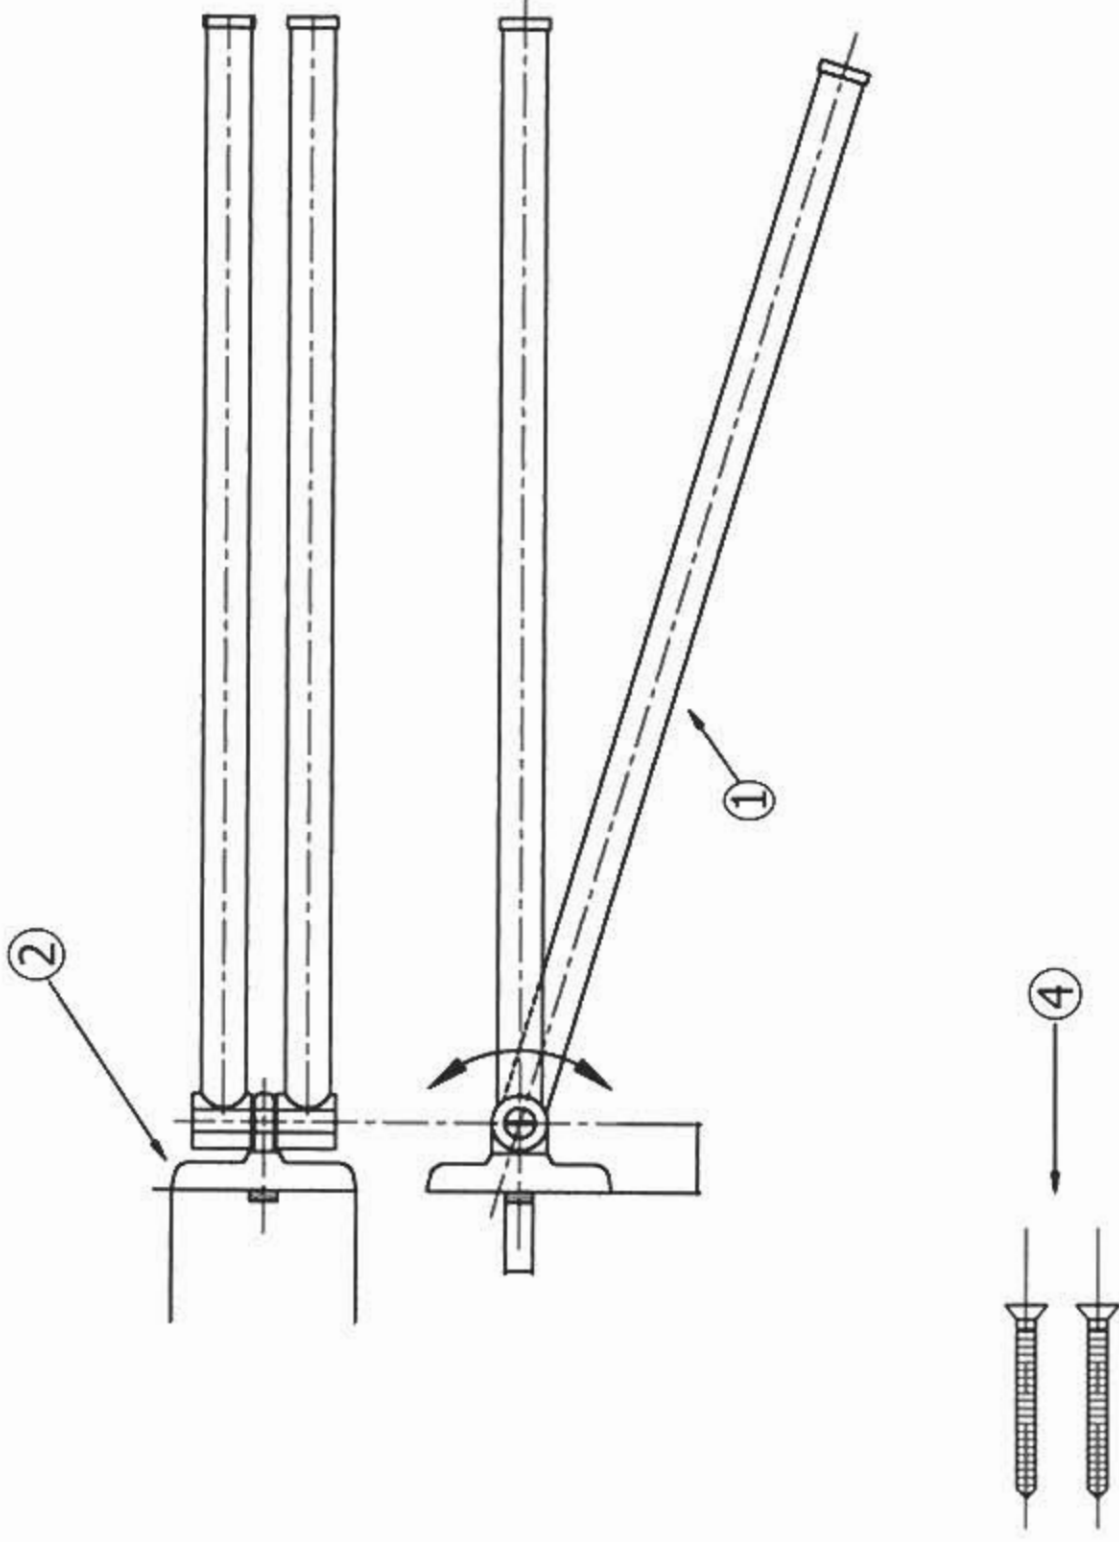

1125 - 'Charleston' Pivotal Towel Bar

○ - Finished Pieces