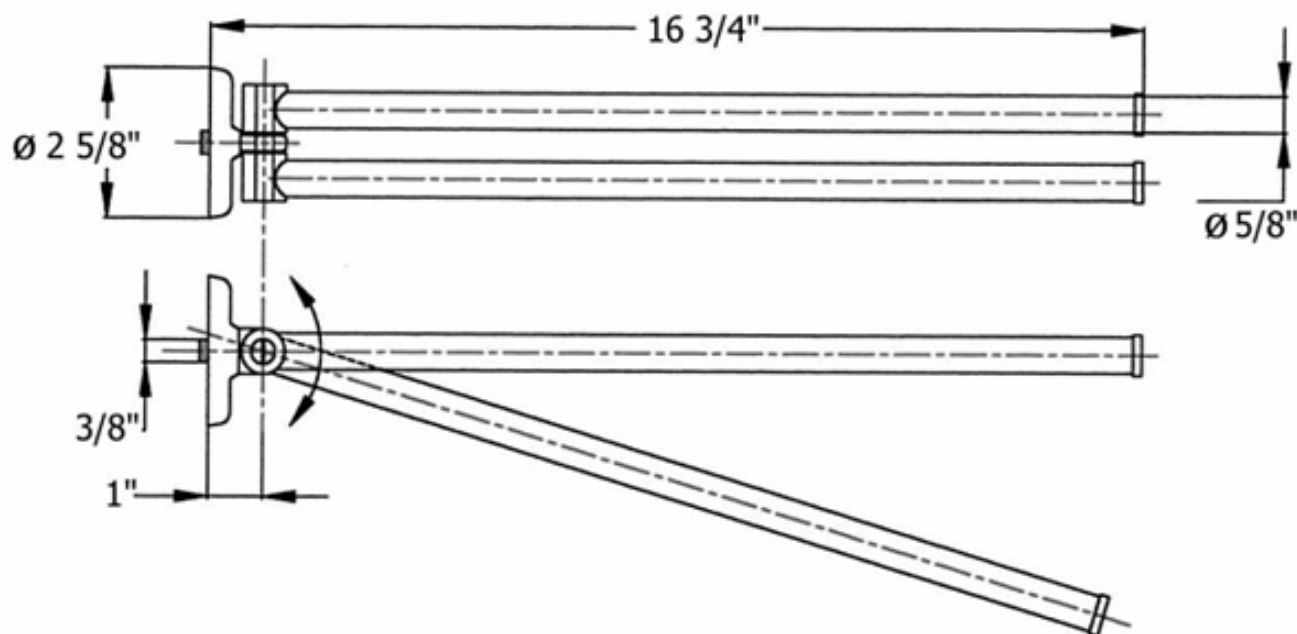

1125 – 'Charleston' Pivotal Towel Bar

Technical Information

- Available finishes are Polished Chrome(**48**), SoliBrass(**49**), Old Gold(**52**), Old Silver(**53**), Polished Brass(**55**), Polished Nickel(**56**), Satin Nickel(**60**), Weathered Brass(**70**).
- Please see cleaning instructions for finish care and maintenance information.

Part#

01
02
04

Description

Finished Bar
Ceramic Escutcheon
Finished Screws

Please follow example when ordering parts for pivot able towel bar.

- To order part#01 – **Finished Bar**
 - 9112501xx
- Please substitute finish number needed in place of **xx**.
- To order a part that is not finished use **00**