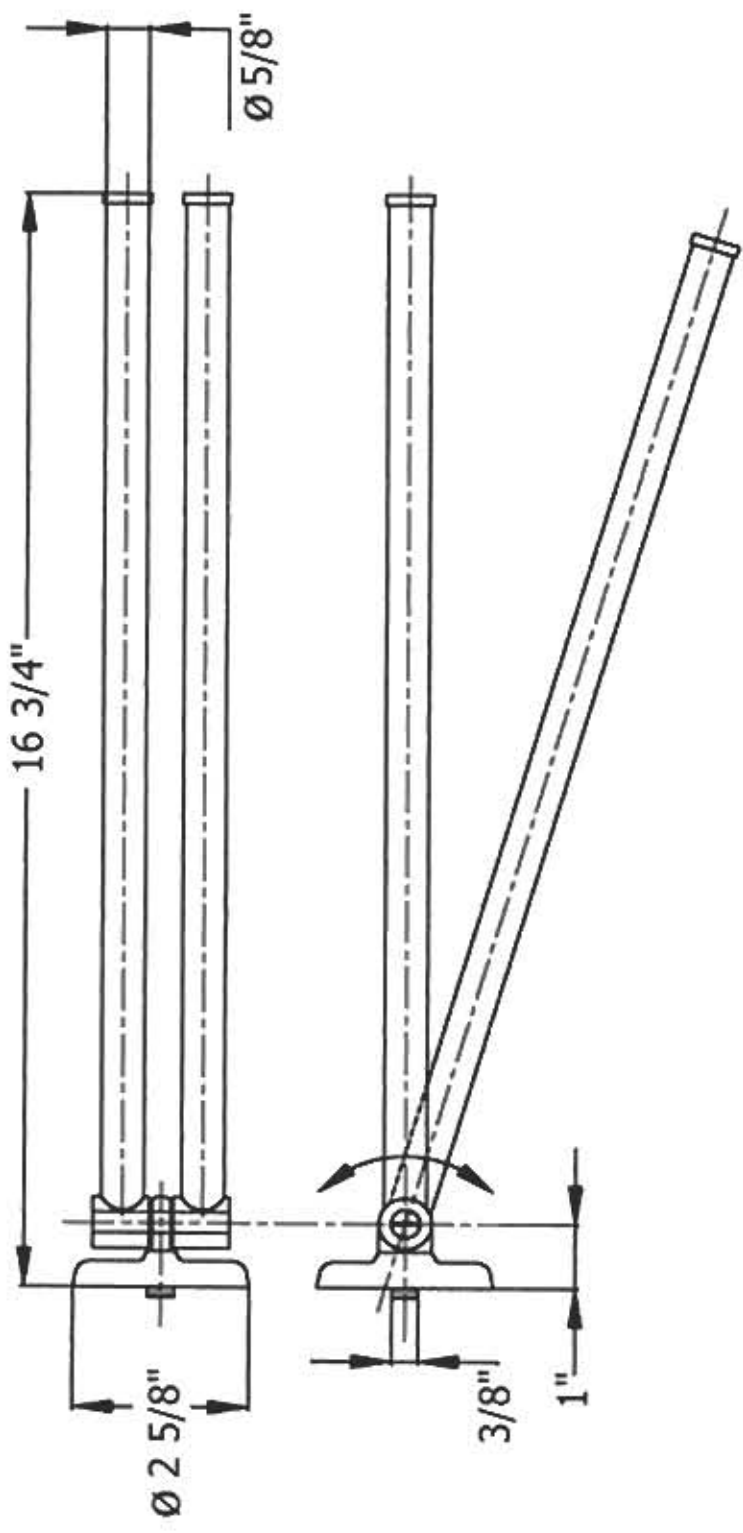

1125 – 'Charleston' Pivotal Towel Bar

Technical Information

- Available finishes are Polished Chrome(**48**), SoliBrass(**49**), Old Gold(**52**), Old Silver(**53**), Polished Brass(**55**), Polished Nickel(**56**), Satin Nickel(**60**), Weathered Brass(**70**).
- Please see cleaning instructions for finish care and maintenance information.

Part#

01
02
04

Description

Finished Bar
Ceramic Escutcheon
Finished Screws

Please follow example when ordering parts for pivot able towel bar.

- To order part#01 – **Finished Bar**
 - 9112501xx
- Please substitute finish number needed in place of **xx**.
- To order a part that is not finished use **00**

Herbeau
L'Art du Sanitaire depuis 1857

1125 - 'Charleston' Pivotal Towel Bar

1125 - 'Charleston' Pivotal Towel Bar

○ - Finished Pieces