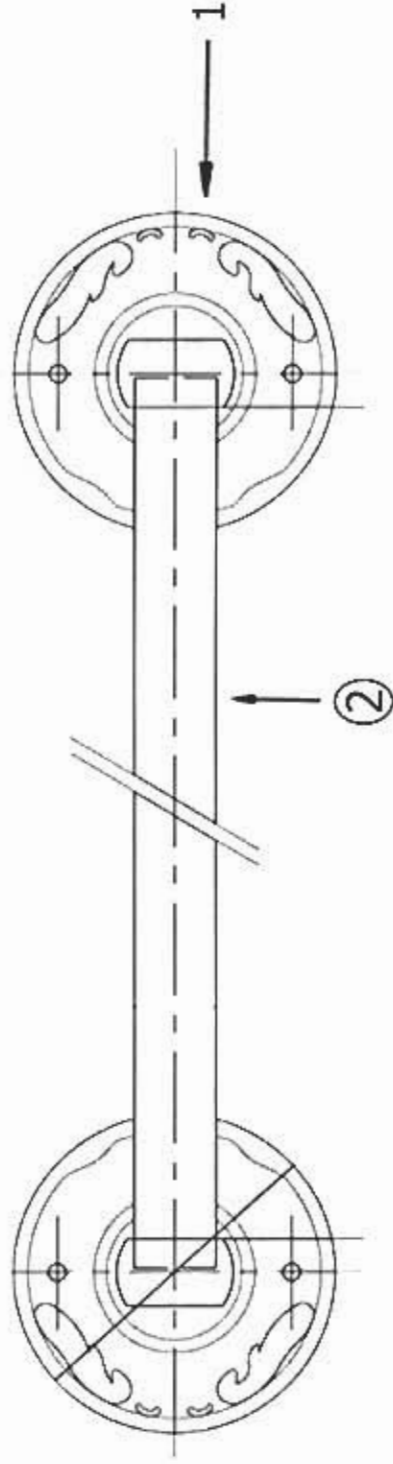

1131 – 'Charleston' 18" Towel Bar

Technical Information

- Available finishes are Polished Chrome(**48**), SoliBrass(**49**), Old Gold(**52**), Old Silver(**53**), Polished Brass(**55**), Polished Nickel(**56**), Satin Nickel(**60**), Weathered Brass(**70**).
- Please see cleaning instructions for finish care and maintenance information.

Part#

01
02
04

Description

Ceramic Escutcheon
Finished Bar
Finished Screws

Please follow example when ordering parts for 'Charleston' 18" Towel Bar.

- To order part#02 – **Finished Bar**
 - 9113102xx
- Please substitute finish number needed in place of **xx**.
- To order a part that is not finished use **00**

Herbeau
L'Art du Sanitaire depuis 1857

1131 - 'Charleston' 18" Towel Bar

1131 - 'Charleston' 18" Towel Bar

○ - Finished Pieces