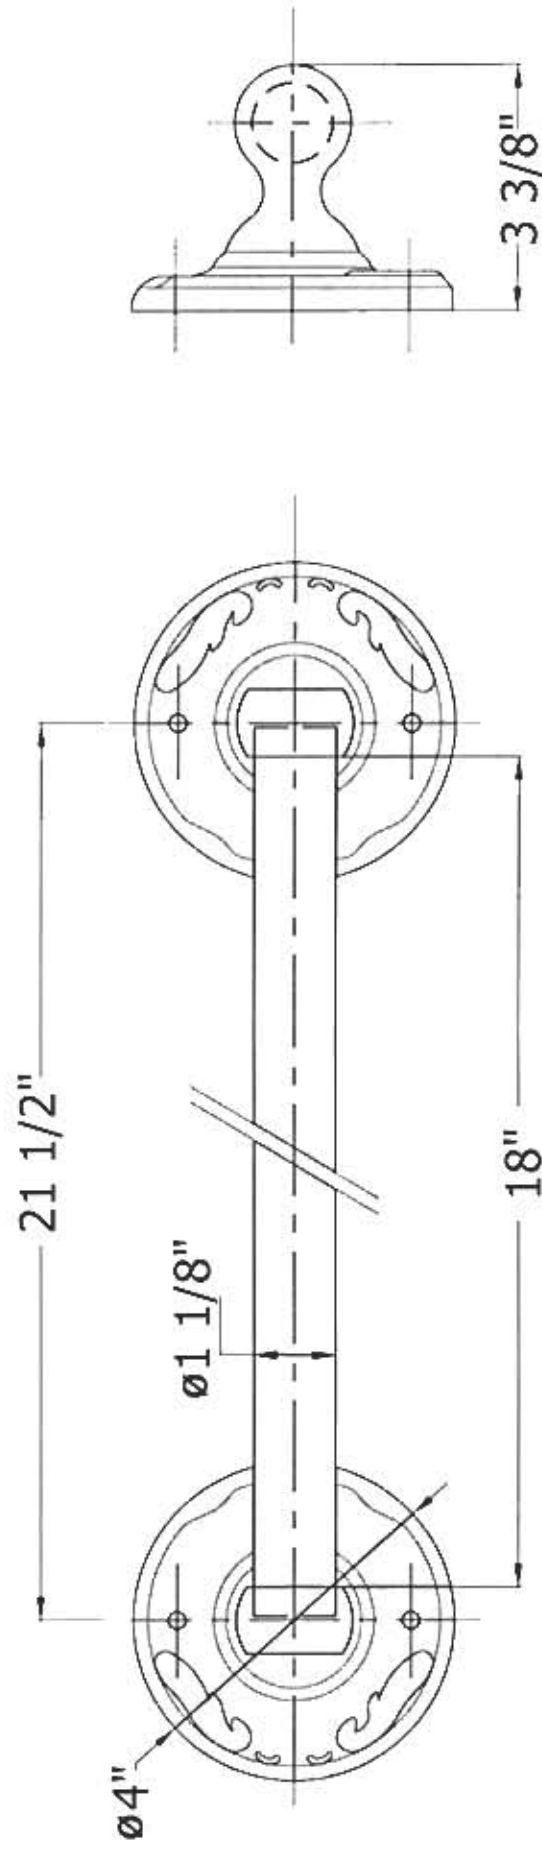

1131 – 'Charleston' 18" Towel Bar

Technical Information

- Available finishes are Polished Chrome(**48**), SoliBrass(**49**), Old Gold(**52**), Old Silver(**53**), Polished Brass(**55**), Polished Nickel(**56**), Satin Nickel(**60**), Weathered Brass(**70**).
- Please see cleaning instructions for finish care and maintenance information.

Part#

01
02
04

Description

Ceramic Escutcheon
Finished Bar
Finished Screws

Please follow example when ordering parts for 'Charleston' 18" Towel Bar.

- To order part#02 – **Finished Bar**
 - 9113102xx
- Please substitute finish number needed in place of **xx**.
- To order a part that is not finished use **00**

Herbeau
L'Art du Sanitaire depuis 1857

1131 - 'Charleston' 18" Towel Bar

1131 - 'Charleston' 18" Towel Bar

○ - Finished Pieces