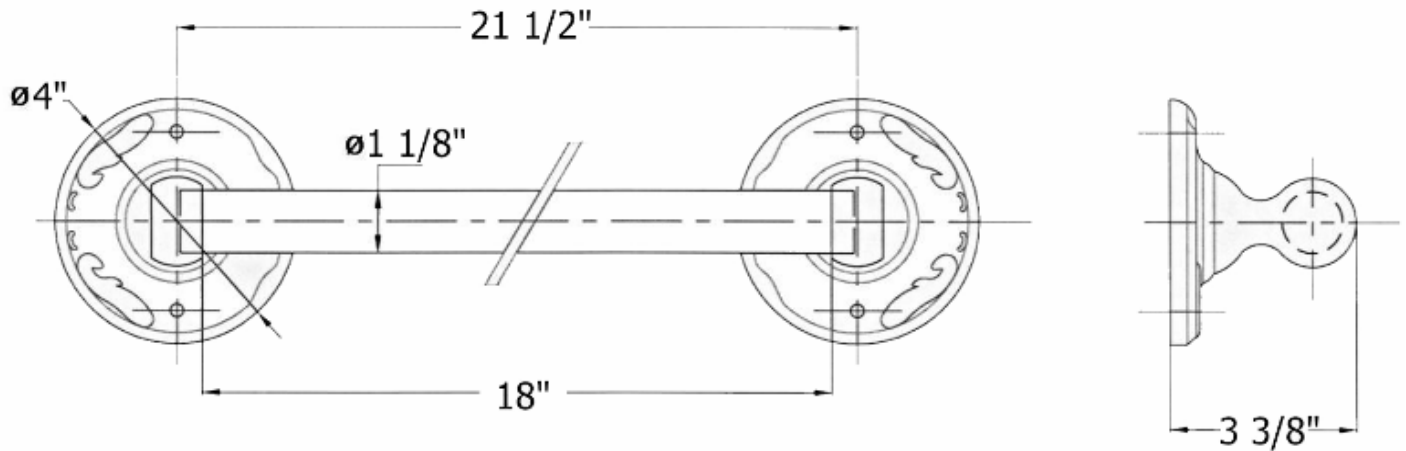

1131 – 'Charleston' 18" Towel Bar

Technical Information

- Available finishes are Polished Chrome(**48**), SoliBrass(**49**), Old Gold(**52**), Old Silver(**53**), Polished Brass(**55**), Polished Nickel(**56**), Satin Nickel(**60**), Weathered Brass(**70**).
- Please see cleaning instructions for finish care and maintenance information.

Part#

01
02
04

Description

Ceramic Escutcheon
Finished Bar
Finished Screws

Please follow example when ordering parts for 'Charleston' 18" Towel Bar.

- To order part#02 – **Finished Bar**
 - 9113102xx
- Please substitute finish number needed in place of **xx**.
- To order a part that is not finished use **00**