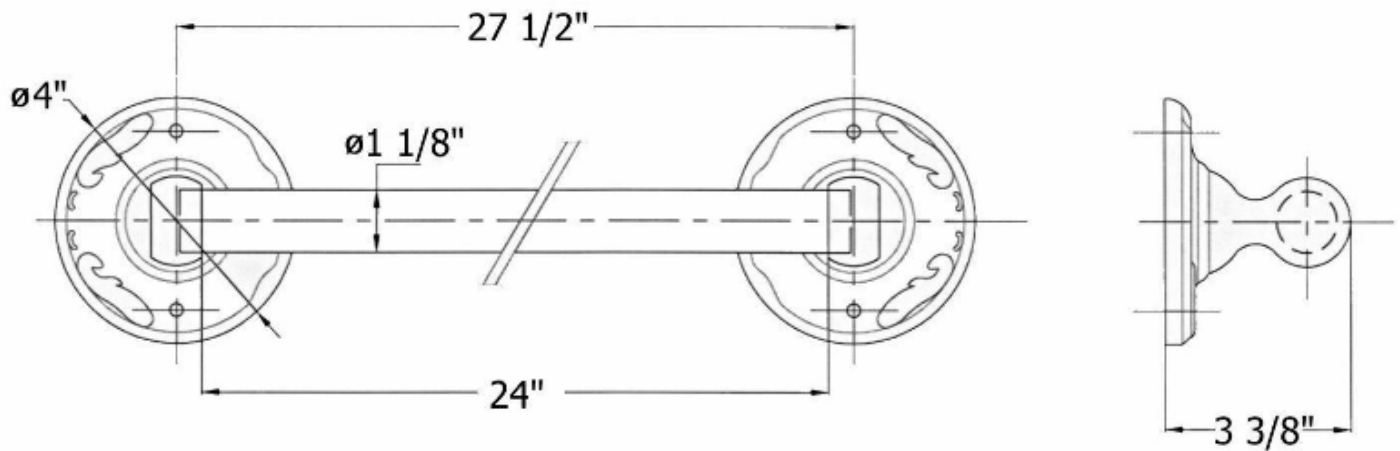

# 1132 – 'Charleston' 24" Towel Bar

## Part#

01  
02  
04

## Description

Ceramic Escutcheon  
Finished Bar  
Finished Screws

Please follow example when ordering parts for 'Charleston' 24" Towel Bar.

- To order part#02 – **Finished Bar**
  - 9113202xx
- Please substitute finish number needed in place of **xx**.
- To order a part that is not finished use **00**