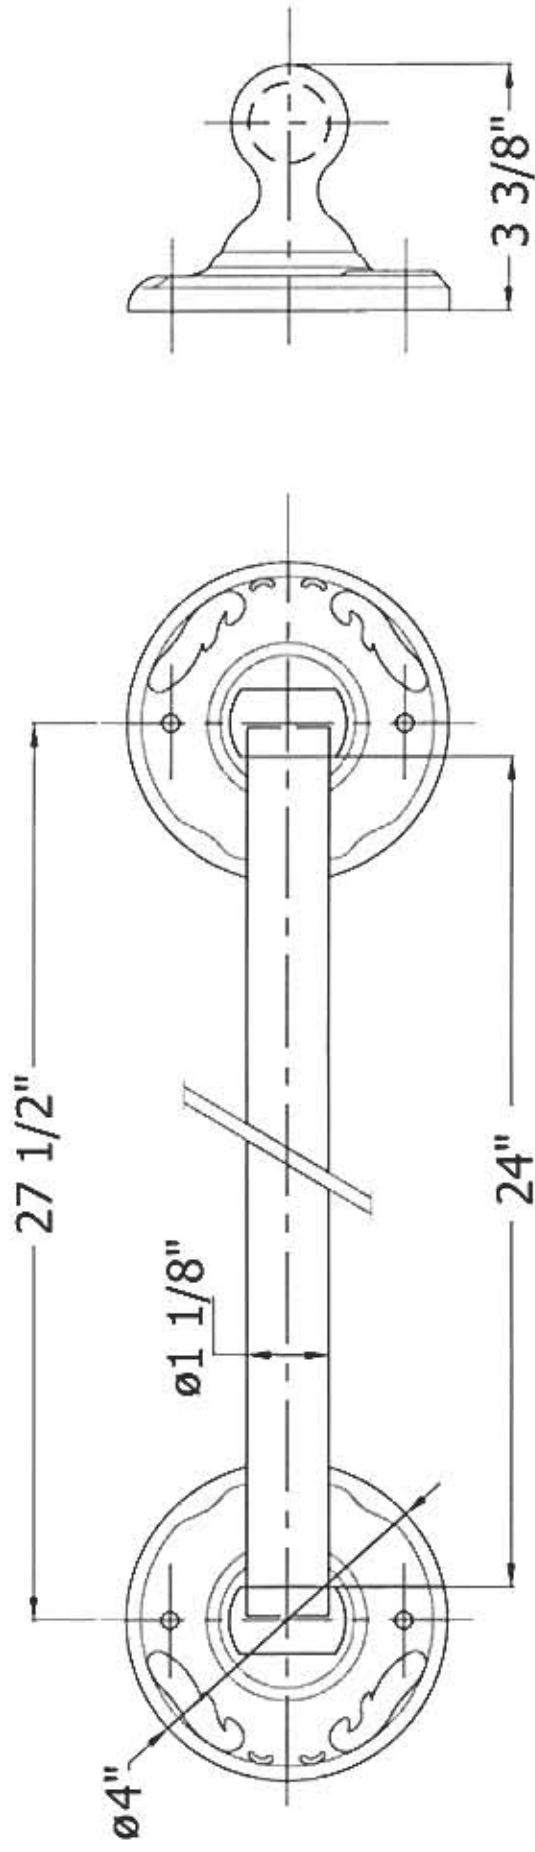

1132 - 'Charleston' 24" Towel Bar