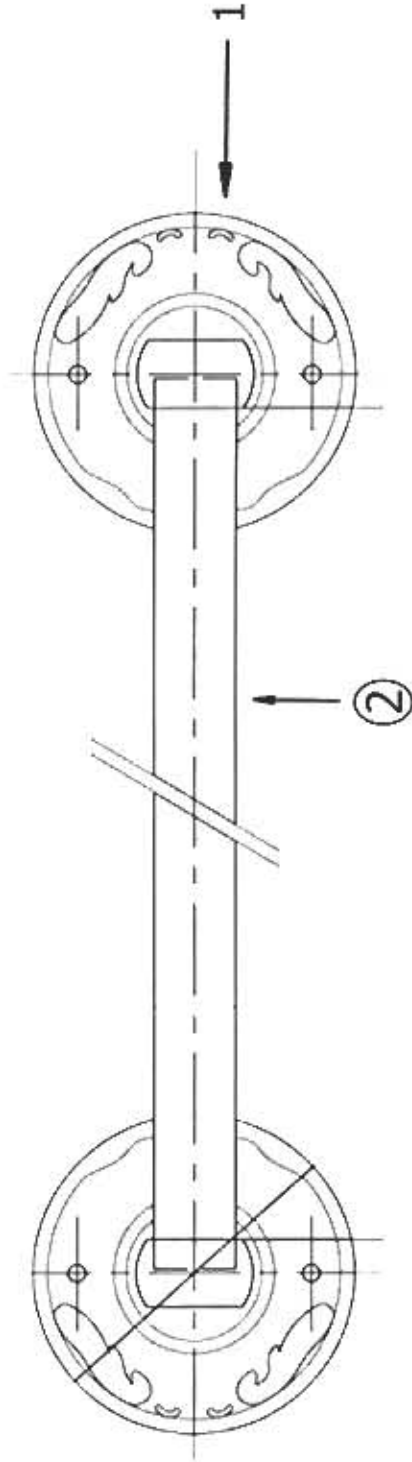

1132 - 'Charleston' 24" Towel Bar

○ - Finished Pieces