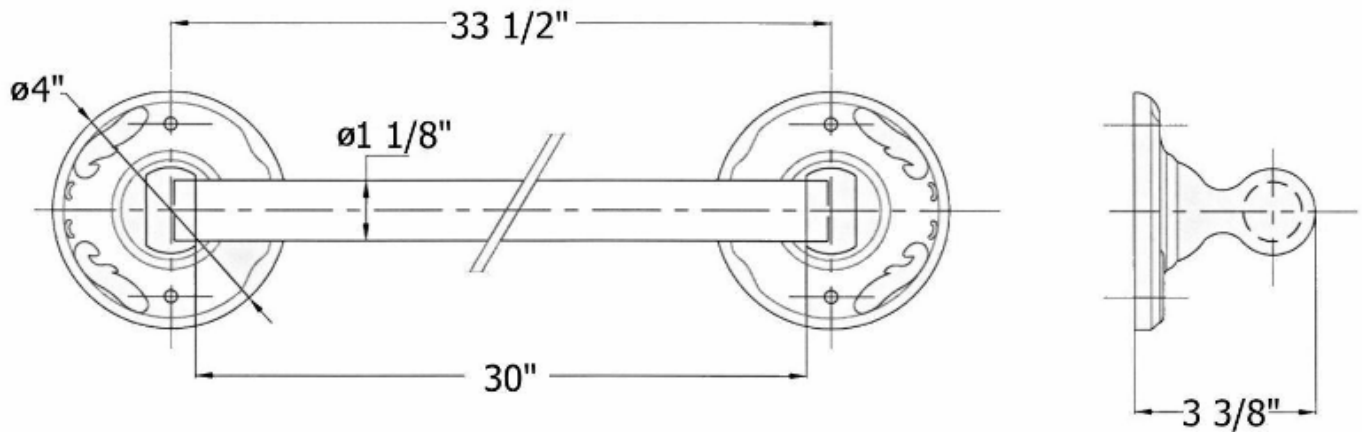

# 1133 – 'Charleston' 30" Towel Bar

## Part#

01  
02  
04

## Description

Ceramic Escutcheon  
Finished Bar  
Finished Screws

Please follow example when ordering parts for 'Charleston' 30" Towel Bar.

- To order part#02 – **Finished Bar**
  - 9113302xx
- Please substitute finish number needed in place of **xx**.
- To order a part that is not finished use **00**