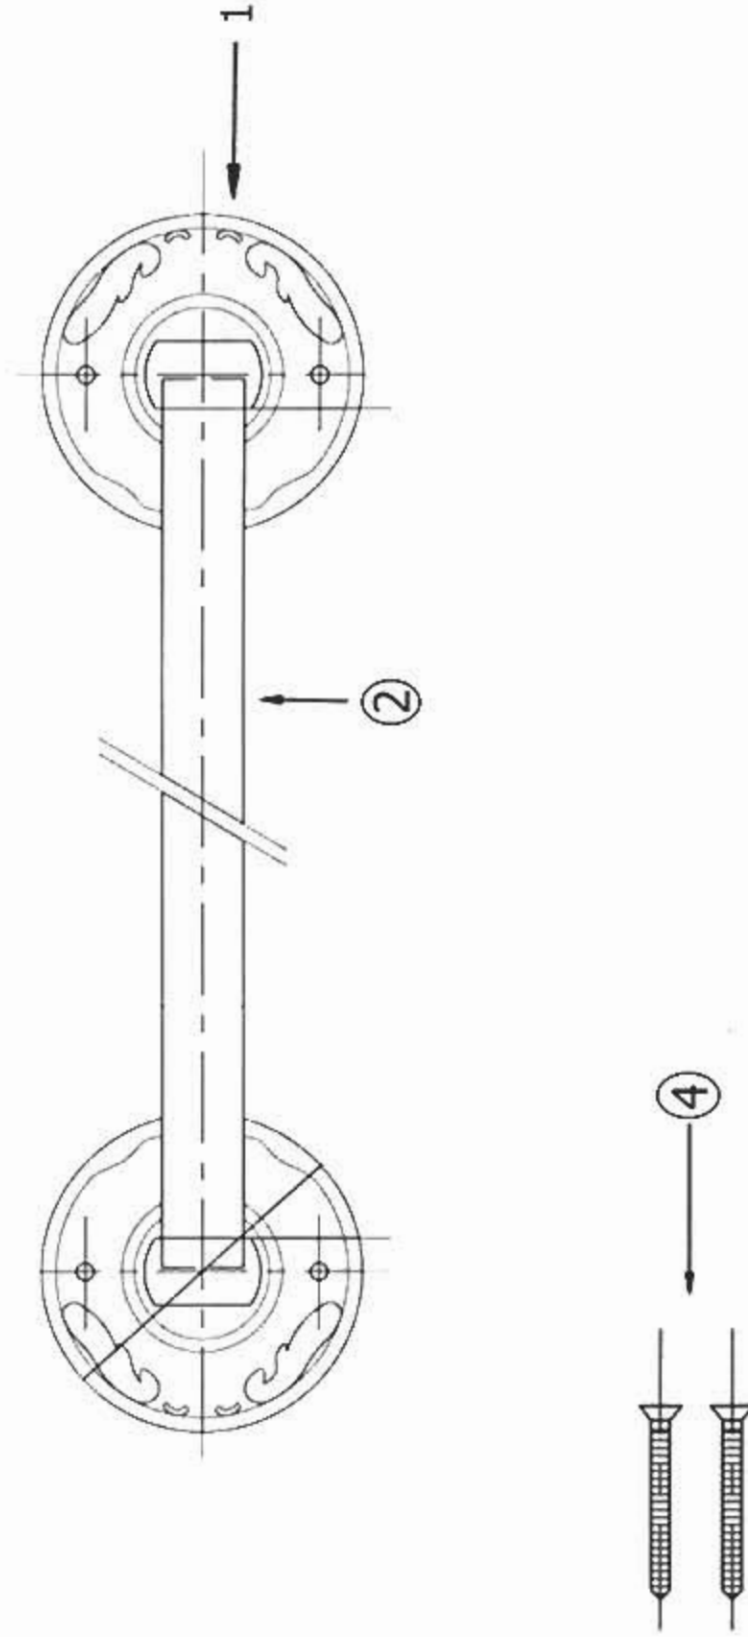

1133 - 'Charleston' 30" Towel Bar

○ - Finished Pieces