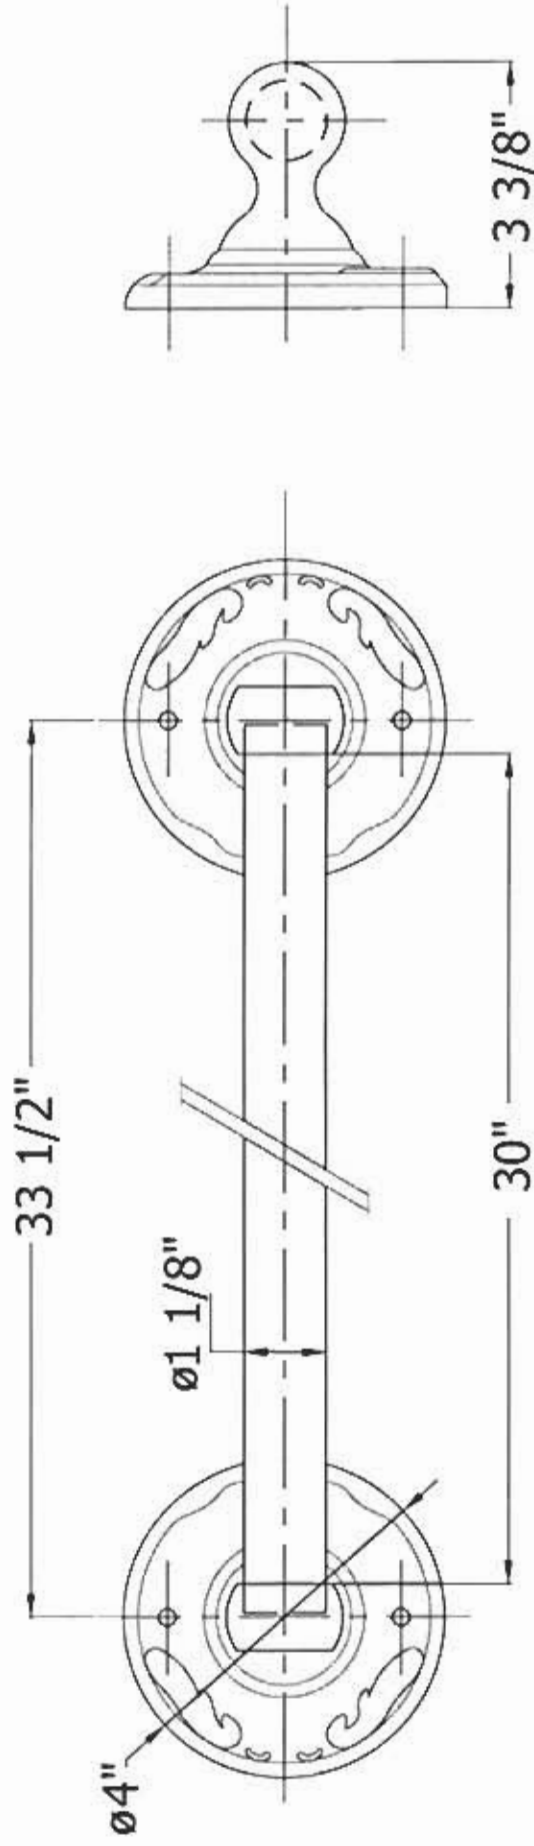

1133 - 'Charleston' 30" Towel Bar