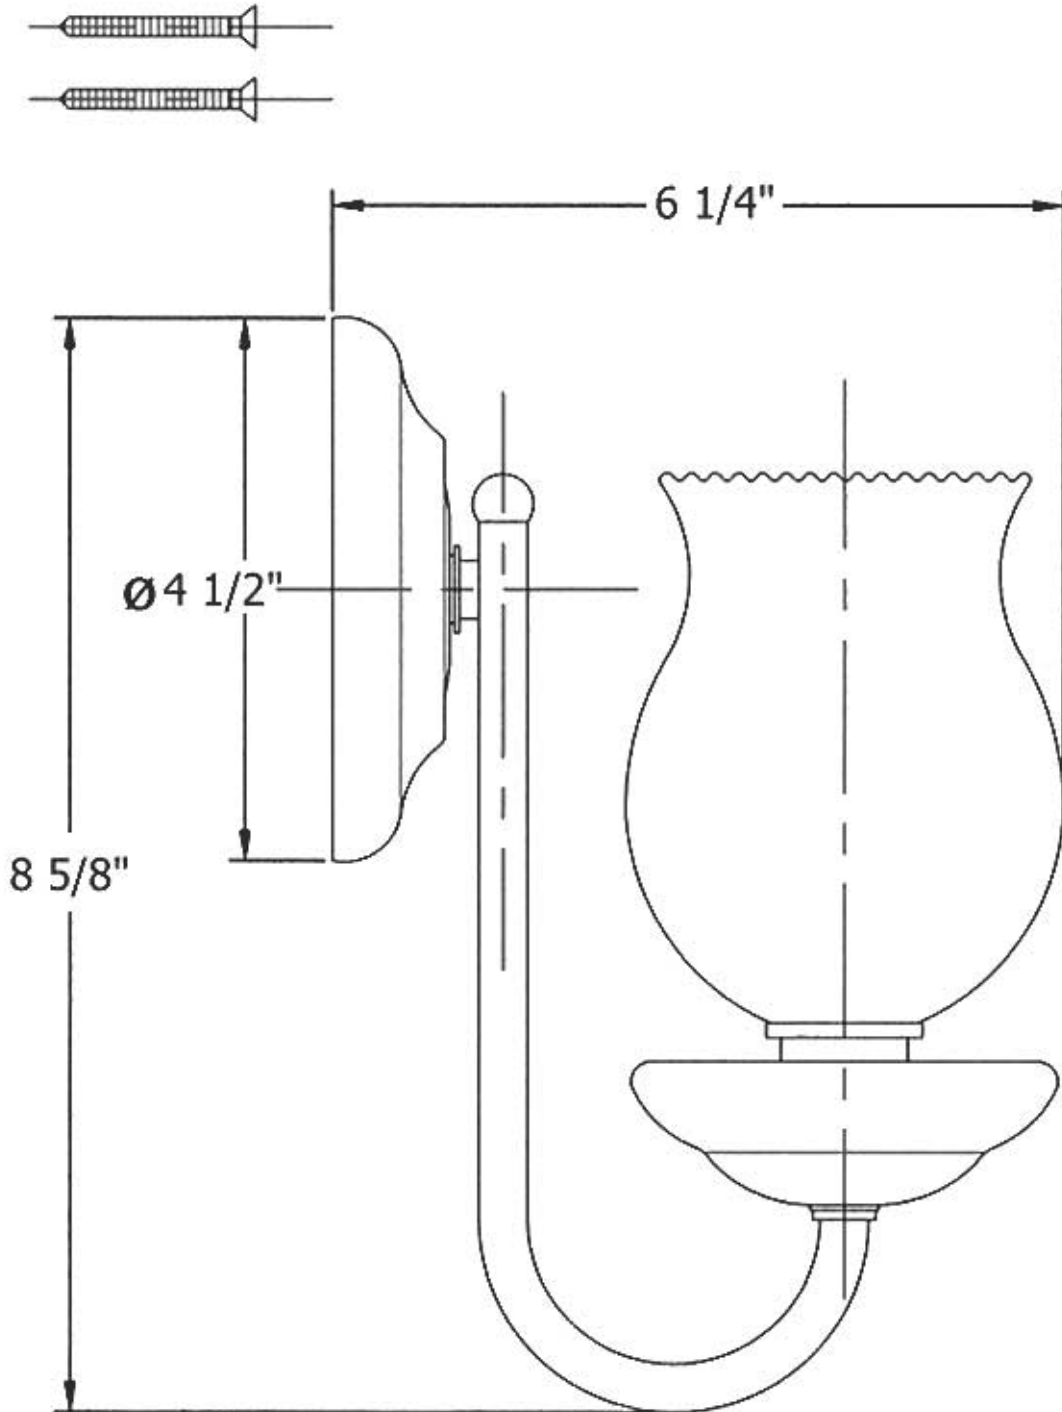

Part#

01
02
03
04

Description

Ceramic Escutcheon
Finished Arm
Glass Globe
Finished Screws

Please follow example when ordering parts for 'Charleston' Wall Light.

- To order part#02 – **Finished Arm**
 - 9122902xx
- Please substitute finish number needed in place of **xx**.
- To order a part that is not finished use **00**

Herbeau
L'Art du Sanitaire depuis 1857

1229 - 'Charleston' Wall Light

1229 - 'Charleston' Wall Light

○ - Finished Pieces