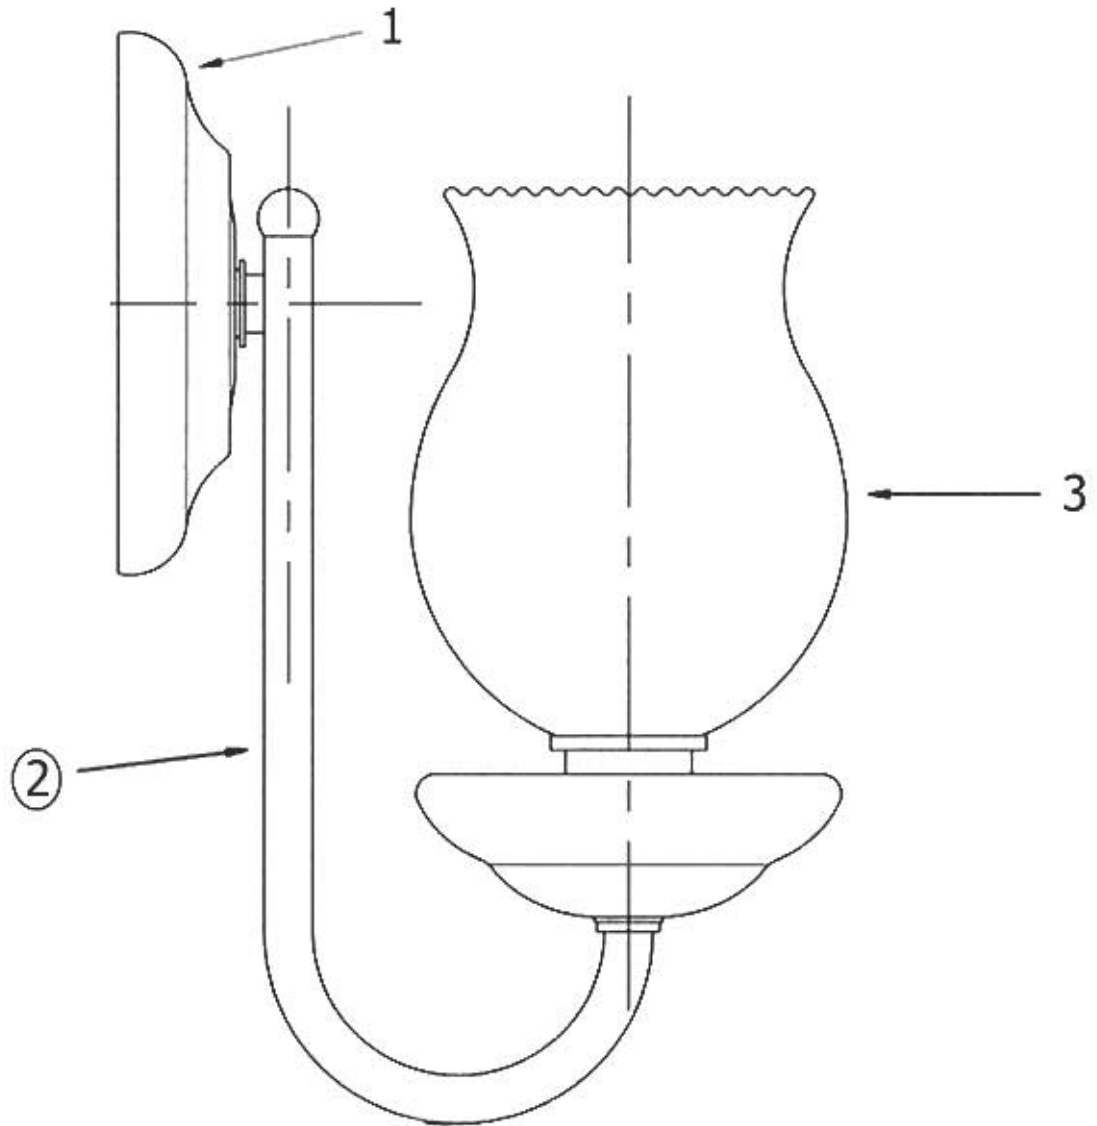

1229 – 'Charleston' Wall Light

Technical Information

- Available finishes are Polished Chrome(**48**), SoliBrass(**49**), Old Gold(**52**), Old Silver(**53**), Polished Brass(**55**), Polished Nickel(**56**), Satin Nickel(**60**), Weathered Brass(**70**).
- Please see cleaning instructions for finish care and maintenance information.
- UL listed

Part#

01
02
03
04

Description

Ceramic Escutcheon
Finished Arm
Glass Globe
Finished Screws

Please follow example when ordering parts for 'Charleston' Wall Light.

- To order part#02 – **Finished Arm**
 - 9122902xx
- Please substitute finish number needed in place of **xx**.
- To order a part that is not finished use **00**

Herbeau
L'Art du Sanitaire depuis 1857

1229 - 'Charleston' Wall Light

1229 - 'Charleston' Wall Light

○ - Finished Pieces