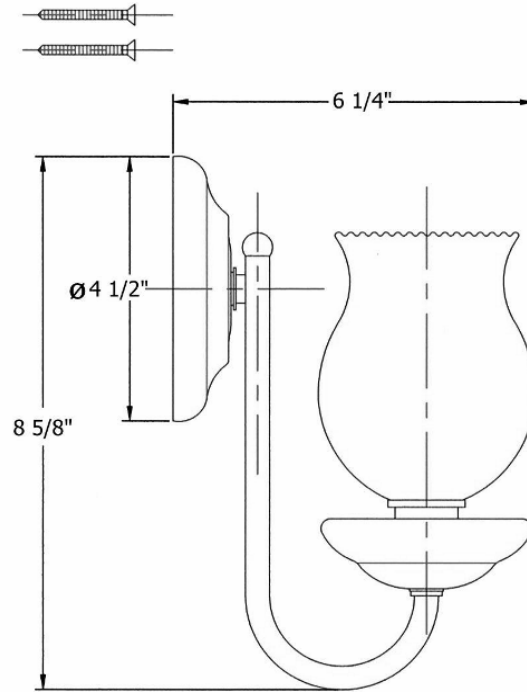

1229 – 'Charleston' Wall Light

Technical Information

- Available finishes are Polished Chrome(**48**), SoliBrass(**49**), Old Gold(**52**), Old Silver(**53**), Polished Brass(**55**), Polished Nickel(**56**), Satin Nickel(**60**), Weathered Brass(**70**).
- Please see cleaning instructions for finish care and maintenance information.
- UL listed

Part#

01
02
03
04

Description

Ceramic Escutcheon
Finished Arm
Glass Globe
Finished Screws

Please follow example when ordering parts for 'Charleston' Wall Light.

- To order part#02 – **Finished Arm**
 - 9122902xx
- Please substitute finish number needed in place of **xx**.
- To order a part that is not finished use **00**