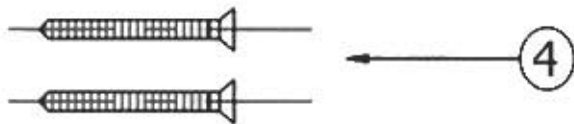

1229 - 'Charleston' Wall Light

○ - Finished Pieces