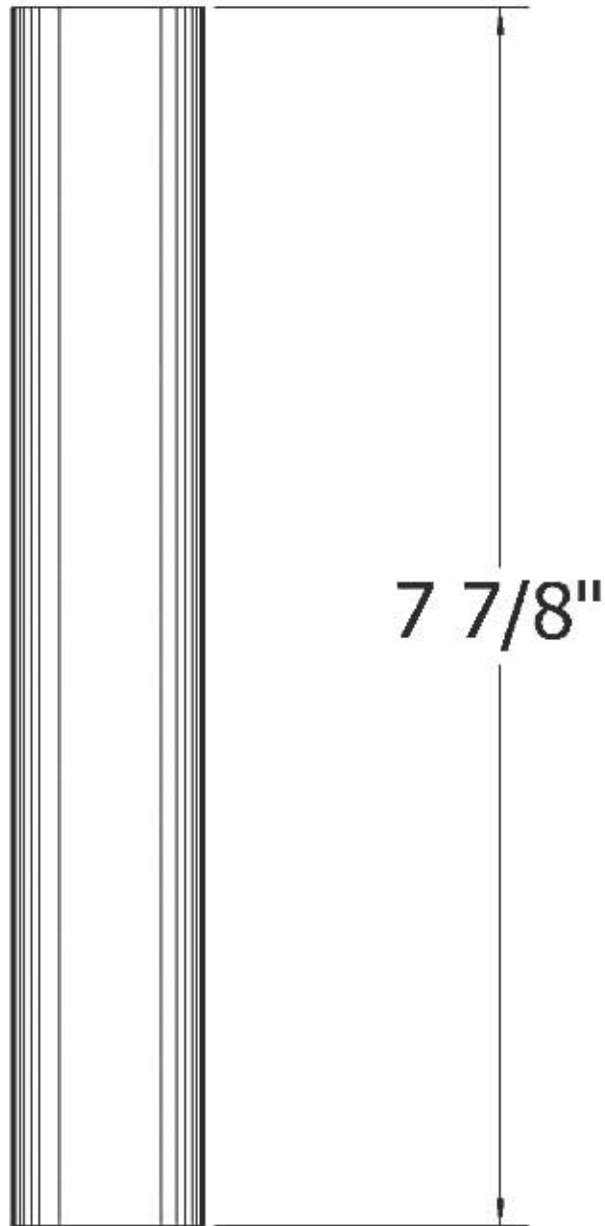

2122 - Outlet Pipe and Flange