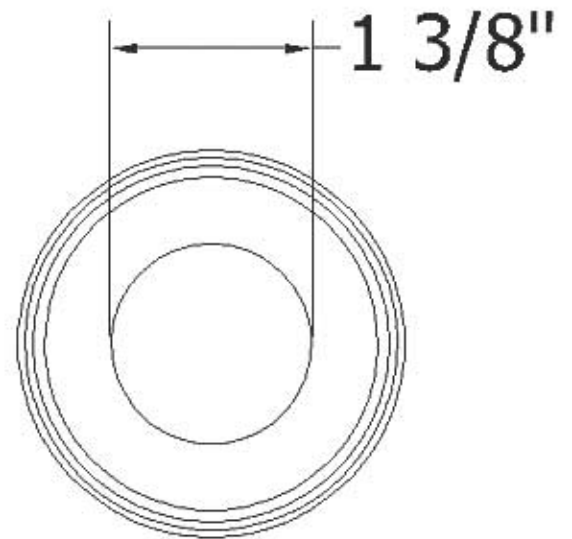

2122 - Outlet Pipe and Flange