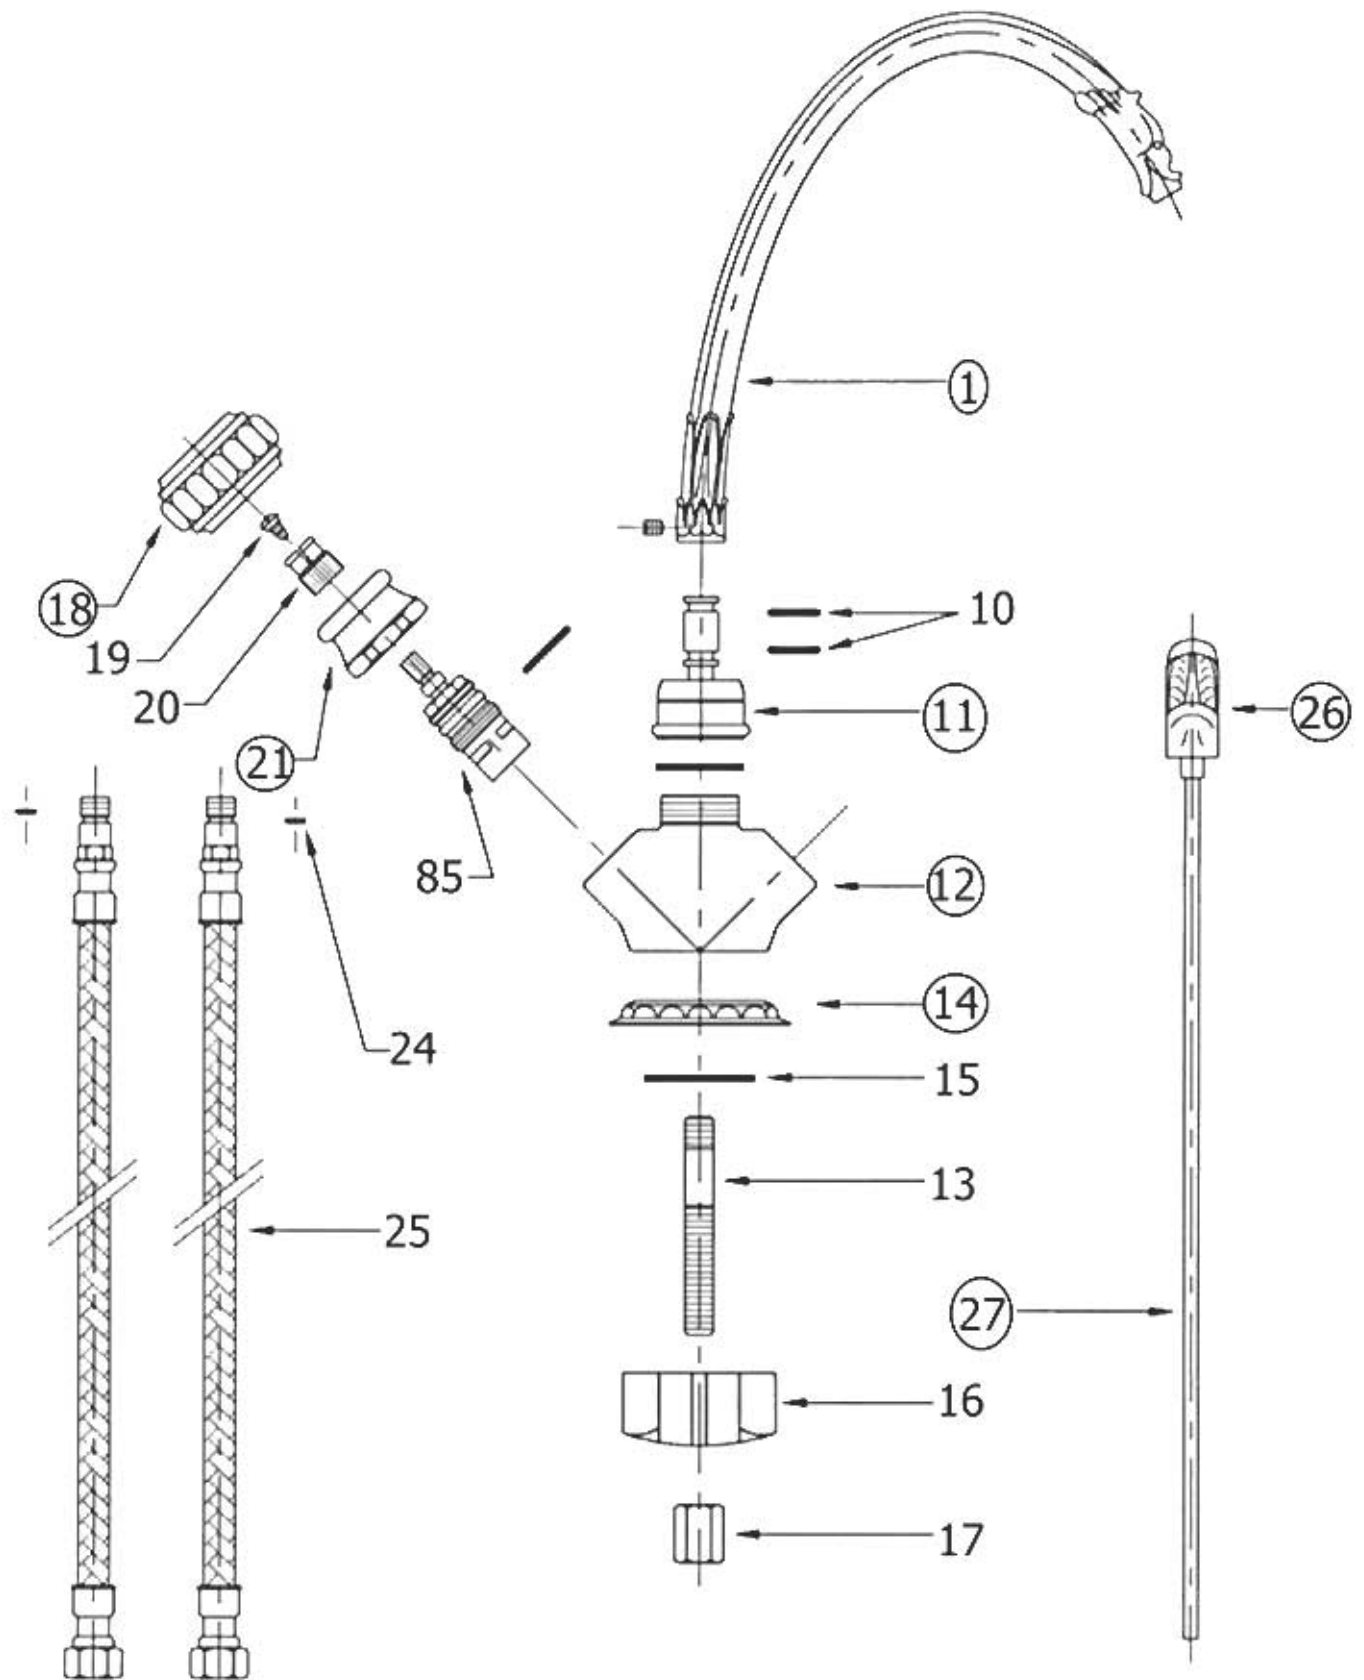

2231 – 'Pompadour' Single Hole Lavatory Set

Part #	Description
01	Spout
10	Rubber O-rings
11	Finished Nut
12	Body
13	Threaded Stem
14	Deck Escutcheon
15	Rubber O-ring
16	Tightening Block
17	Brass Nut
18	Handle
19	Brass Screw
20	Nylon Separator
21	Handle Escutcheon
24	Rubber O-ring
25	Flexible Hose
26	Pop Up Knob
27	Pop Up Rod
85	Pompadour Cartridge

Technical Information

- Requires 1 1/4" hole drilling
- Flow rate is 2.2 GPM
- Available finishes are Polished Chrome(**48**), Solibrass(**49**), Old Gold(**52**), Old Silver(**53**), Polished Brass(**55**), Polished Nickel(**56**), Satin Nickel(**60**), Weathered Brass(**70**)
- Includes 1 1/4" pop-up drain
- Please see cleaning instructions for finish care and maintenance information.

Please follow example when ordering parts for 'Pompadour' Lav. Set.

- To order part#18 – **Handle**
 - **9223118xx**
- Please substitute finish number needed in place of **xx**.
- To order a part that is not finished use **00**

Herbeau
L'Art du Sanitaire depuis 1857

2231 - 'Pompadour' Single Hole Lavatory Set

Hole Drilling = 1 1/4"

2231 - 'Pompadour' Single Hole Lavatory Set

○ - Finished Pieces