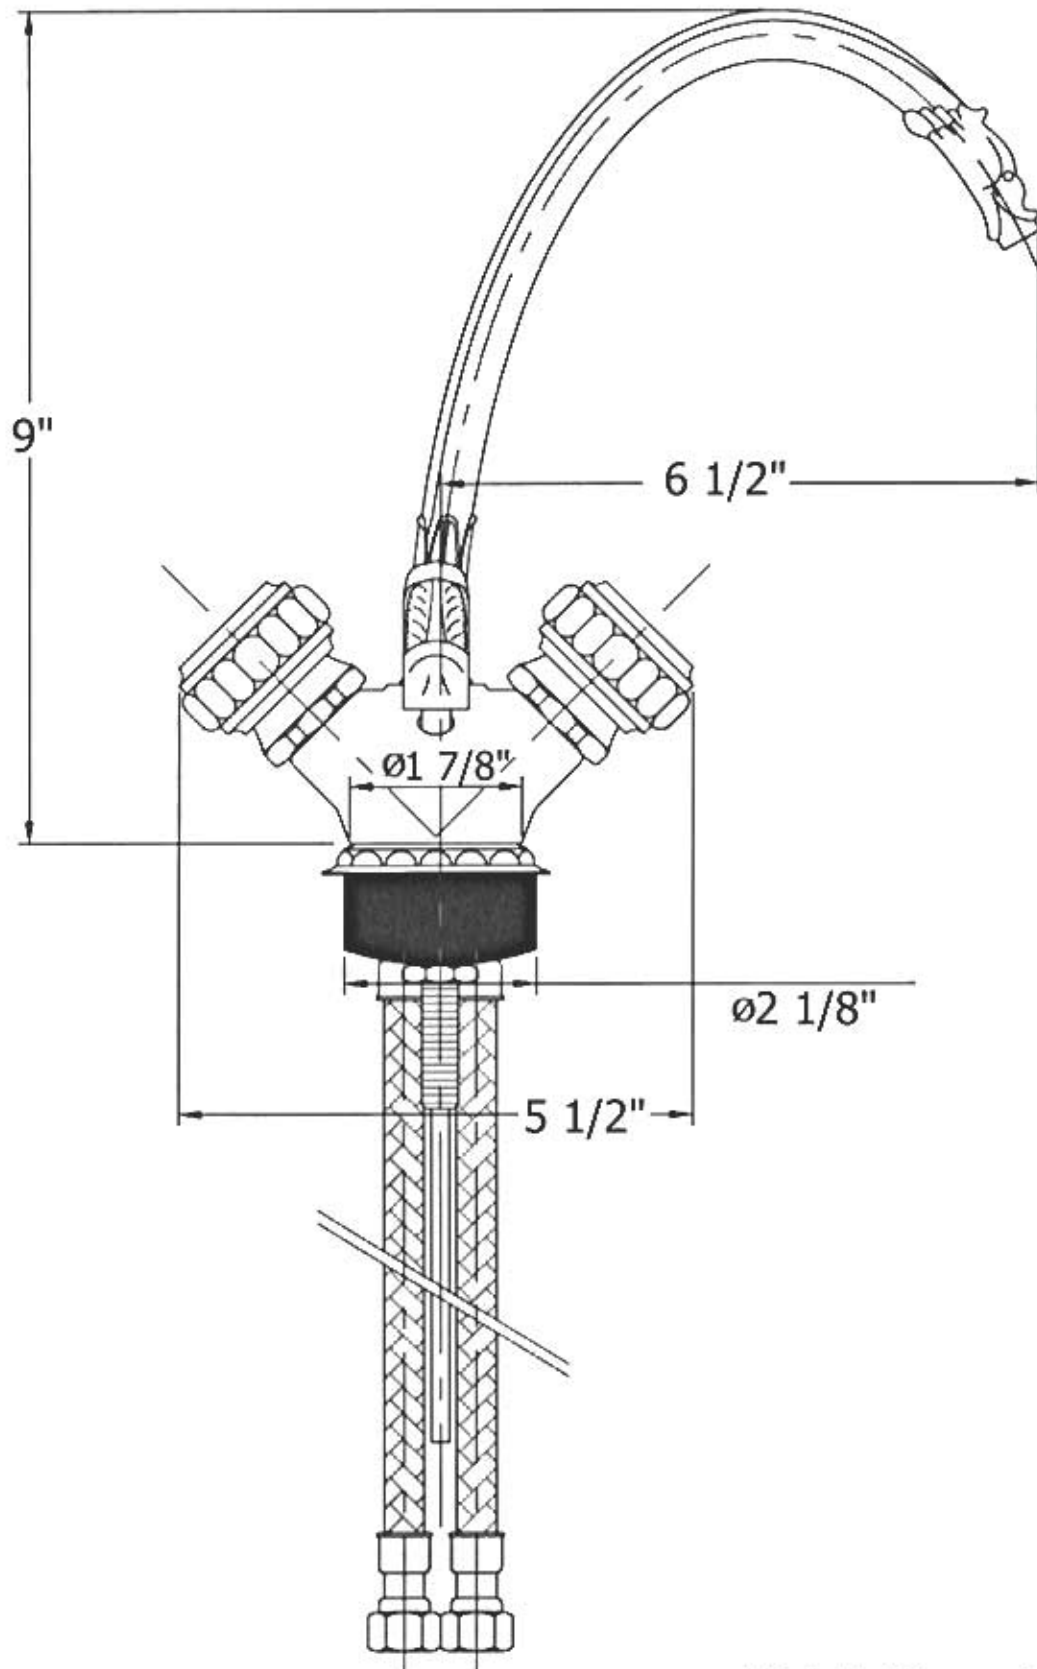

2231 – 'Pompadour' Single Hole Lavatory Set

Part #	Description
01	Spout
10	Rubber O-rings
11	Finished Nut
12	Body
13	Threaded Stem
14	Deck Escutcheon
15	Rubber O-ring
16	Tightening Block
17	Brass Nut
18	Handle
19	Brass Screw
20	Nylon Separator
21	Handle Escutcheon
24	Rubber O-ring
25	Flexible Hose
26	Pop Up Knob
27	Pop Up Rod
85	Pompadour Cartridge

Technical Information

- Requires 1 1/4" hole drilling
- Flow rate is 2.2 GPM
- Available finishes are Polished Chrome(**48**), Solibrass(**49**), Old Gold(**52**), Old Silver(**53**), Polished Brass(**55**), Polished Nickel(**56**), Satin Nickel(**60**), Weathered Brass(**70**)
- Includes 1 1/4" pop-up drain
- Please see cleaning instructions for finish care and maintenance information.

Please follow example when ordering parts for 'Pompadour' Lav. Set.

- To order part#18 – **Handle**
 - **9223118xx**
- Please substitute finish number needed in place of **xx**.
- To order a part that is not finished use **00**

Herbeau
L'Art du Sanitaire depuis 1857

2231 - 'Pompadour' Single Hole Lavatory Set

Hole Drilling = 1 1/4"

2231 - 'Pompadour' Single Hole Lavatory Set

○ - Finished Pieces