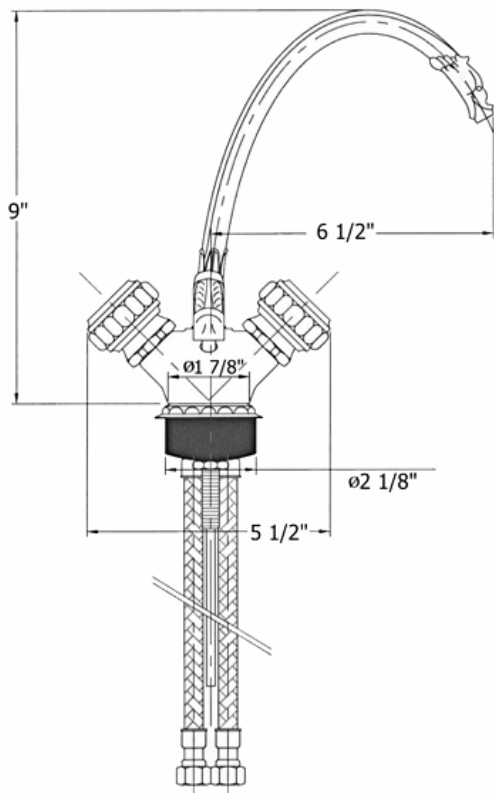

2231 – 'Pompadour' Single Hole Lavatory Set

Part #	Description
01	Spout
10	Rubber O-rings
11	Finished Nut
12	Body
13	Threaded Stem
14	Deck Escutcheon
15	Rubber O-ring
16	Tightening Block
17	Brass Nut
18	Handle
19	Brass Screw
20	Nylon Separator
21	Handle Escutcheon
24	Rubber O-ring
25	Flexible Hose
26	Pop Up Knob
27	Pop Up Rod
85	Pompadour Cartridge

Technical Information

- Requires 1 1/4" hole drilling
- Flow rate is 2.2 GPM
- Available finishes are Polished Chrome(**48**), Solibrass(**49**), Old Gold(**52**), Old Silver(**53**), Polished Brass(**55**), Polished Nickel(**56**), Satin Nickel(**60**), Weathered Brass(**70**)
- Includes 1 1/4" pop-up drain
- Please see cleaning instructions for finish care and maintenance information.

Please follow example when ordering parts for 'Pompadour' Lav. Set.

- To order part#18 – **Handle**
 - **9223118xx**
- Please substitute finish number needed in place of **xx**.
- To order a part that is not finished use **00**

Herbeau
L'Art du Sanitaire depuis 1857

2231 - 'Pompadour' Single Hole Lavatory Set

Hole Drilling = 1 1/4"

2231 - 'Pompadour' Single Hole Lavatory Set

○ - Finished Pieces