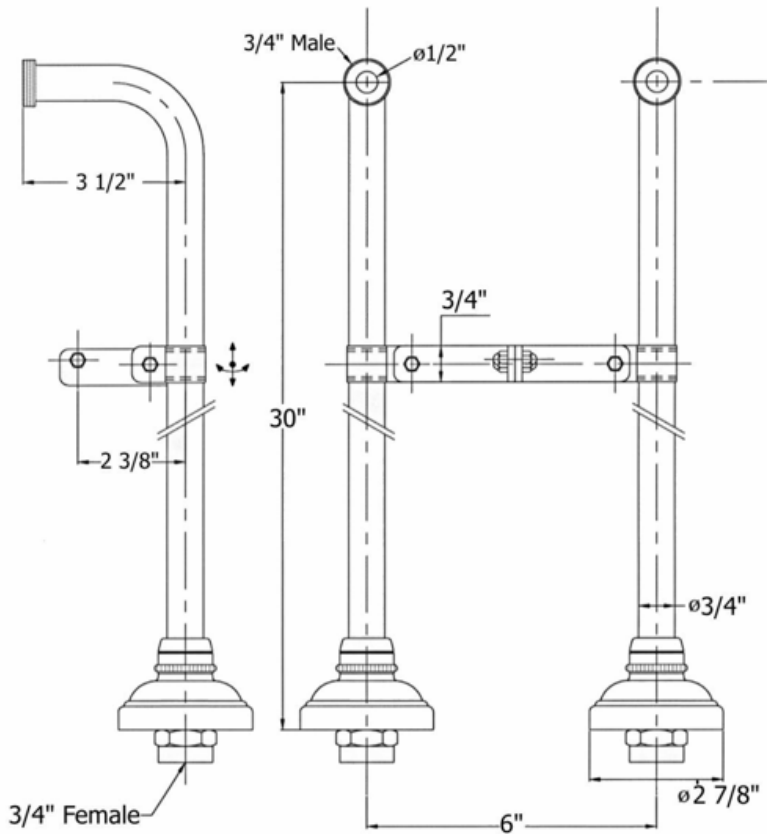

2239 – 'Pompadour' Free Standing Adduction Pipes

Part #	Description
01	Brass Adduction Pipe
02	Finished Brass Nut
04	Floor Escutcheon
05	Brass Adapter
06	Compression Ring
07	Brass Adapter
08	Fiber Washer
09	Adduction Pipe Bracket
10	Complete 'T' Assembly
11	Finished Nut
12	Threaded stem

Technical Information

- 3/4" female floor connection
- Includes 'T' bracket to stabilize adduction
- Herbeau prefers this item be ordered together with Item#2236.
- Available finishes are Polished Chrome(48), Solibrass(49), Old Gold(52), Old Silver(53), Polished Brass(55), Polished Nickel(56), Satin Nickel(60), Weathered Brass(70)
- Please see cleaning instructions for finish care and maintenance information.

Please follow example when ordering for 'Pompadour' Adduction Pipes.

- To order part#11 – **Finished Nut**
 - **9223911xx**
- Please substitute finish number needed in place of **xx**.
- To order a part that is not finished use **00**

2239 - 'Pompadour' Free Standing Adduction Pipes

2239 - 'Pompadour' Free Standing Adduction Pipes

○ - Finished Pieces