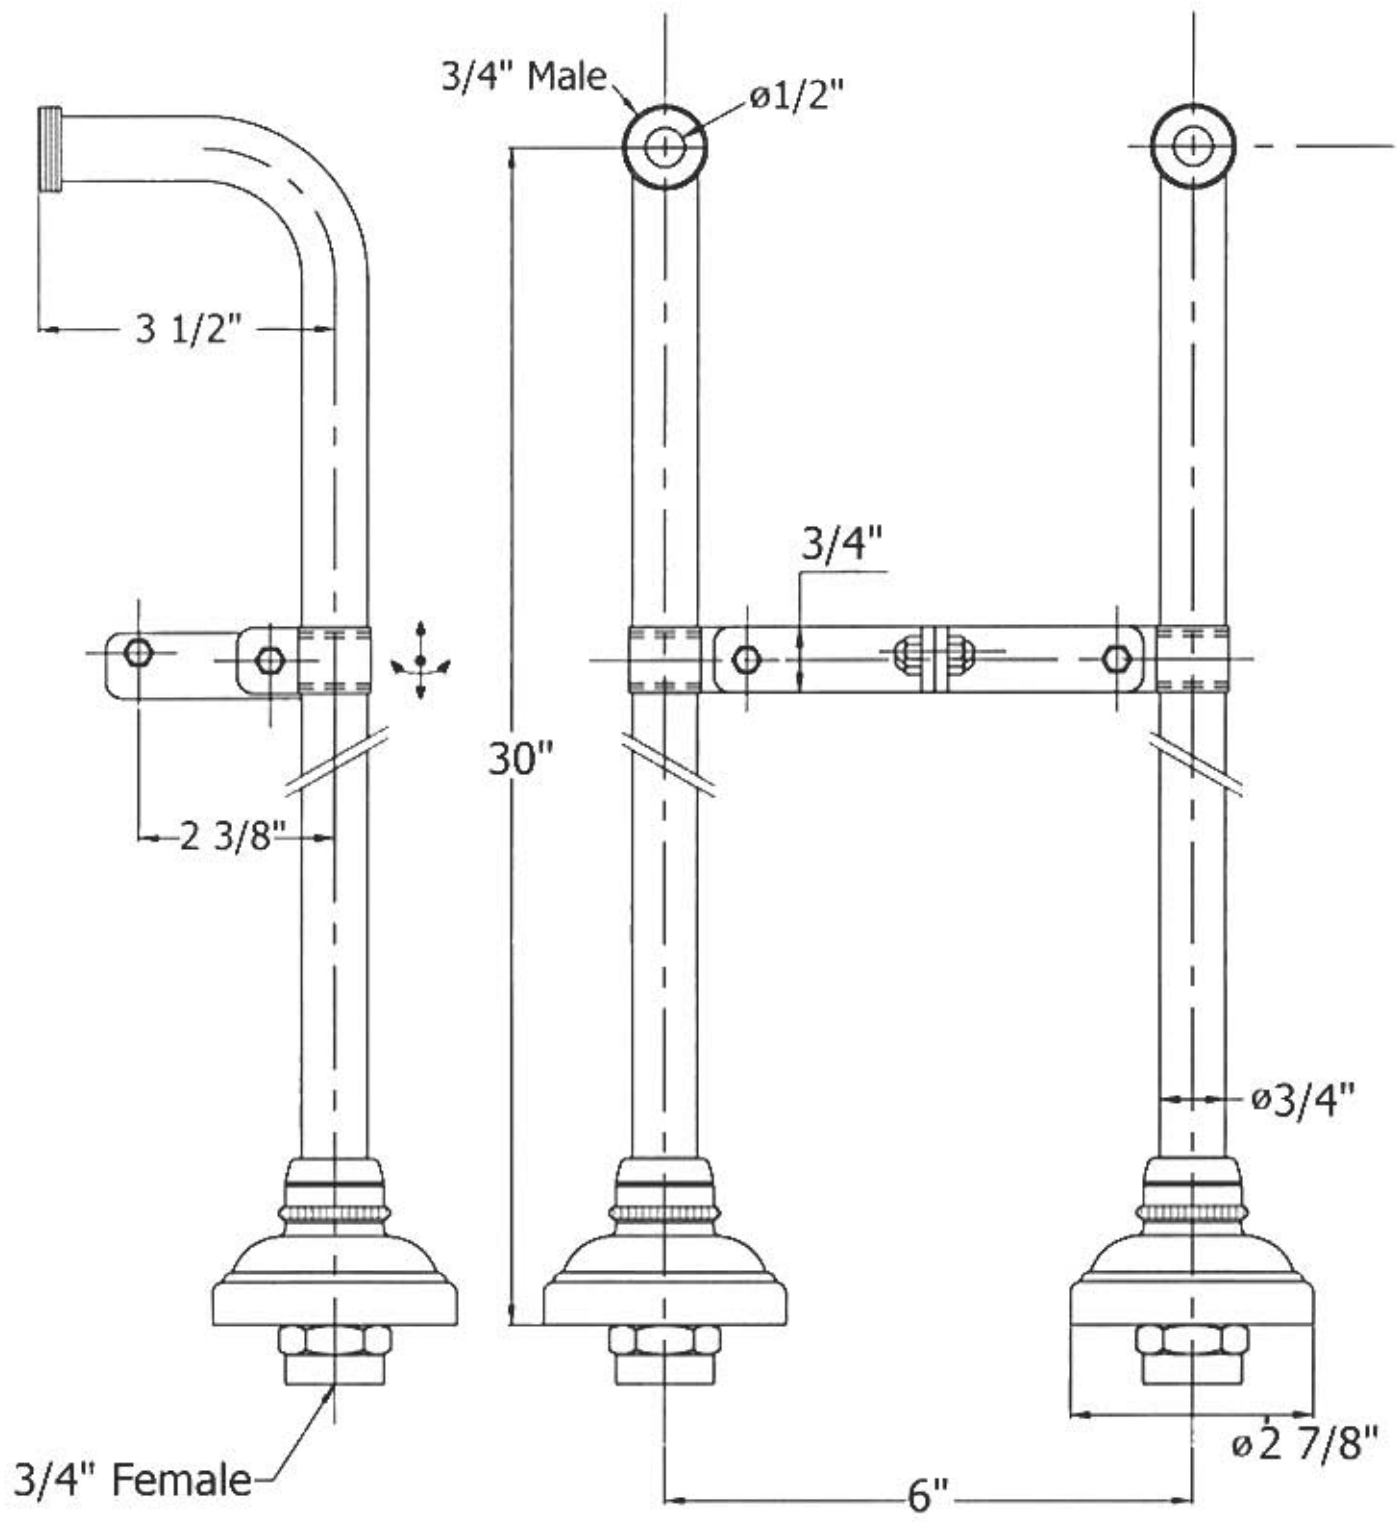

2239 – 'Pompadour' Free Standing Adduction Pipes

Part #	Description
01	Brass Adduction Pipe
02	Finished Brass Nut
04	Floor Escutcheon
05	Brass Adapter
06	Compression Ring
07	Brass Adapter
08	Fiber Washer
09	Adduction Pipe Bracket
10	Complete 'T' Assembly
11	Finished Nut
12	Threaded stem

Technical Information

- 3/4" female floor connection
- Includes 'T' bracket to stabilize adduction
- Herbeau prefers this item be ordered together with Item#2236.
- Available finishes are Polished Chrome(48), Solibrass(49), Old Gold(52), Old Silver(53), Polished Brass(55), Polished Nickel(56), Satin Nickel(60), Weathered Brass(70)
- Please see cleaning instructions for finish care and maintenance information.

Please follow example when ordering for 'Pompadour' Adduction Pipes.

- To order part#11 – **Finished Nut**
 - **9223911xx**
- Please substitute finish number needed in place of **xx**.
- To order a part that is not finished use **00**

2239 - 'Pompadour' Free Standing Adduction Pipes

2239 - 'Pompadour' Free Standing Adduction Pipes

○ - Finished Pieces