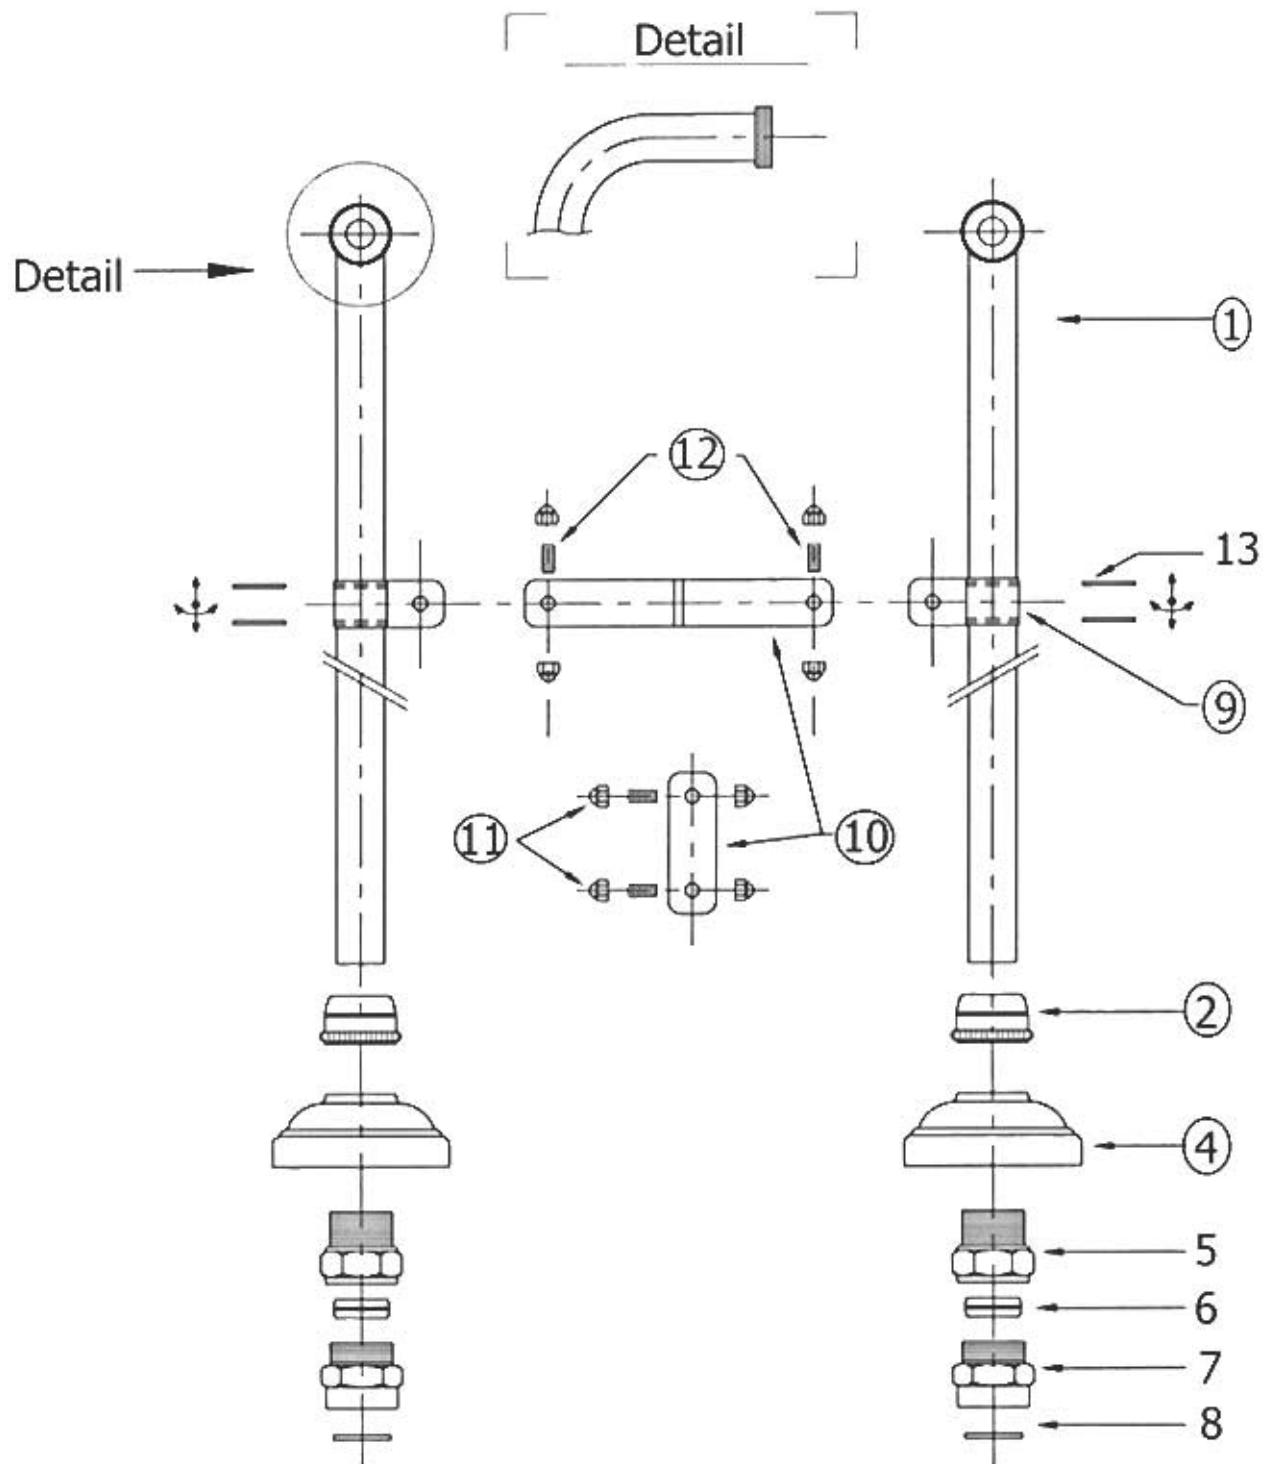

2239 – 'Pompadour' Free Standing Adduction Pipes

Part #	Description
01	Brass Adduction Pipe
02	Finished Brass Nut
04	Floor Escutcheon
05	Brass Adapter
06	Compression Ring
07	Brass Adapter
08	Fiber Washer
09	Adduction Pipe Bracket
10	Complete 'T' Assembly
11	Finished Nut
12	Threaded stem

Technical Information

- 3/4" female floor connection
- Includes 'T' bracket to stabilize adduction
- Herbeau prefers this item be ordered together with Item#2236.
- Available finishes are Polished Chrome(48), Solibrass(49), Old Gold(52), Old Silver(53), Polished Brass(55), Polished Nickel(56), Satin Nickel(60), Weathered Brass(70)
- Please see cleaning instructions for finish care and maintenance information.

Please follow example when ordering for 'Pompadour' Adduction Pipes.

- To order part#11 – **Finished Nut**
 - **9223911xx**
- Please substitute finish number needed in place of **xx**.
- To order a part that is not finished use **00**

2239 - 'Pompadour' Free Standing Adduction Pipes

2239 - 'Pompadour' Free Standing Adduction Pipes

○ - Finished Pieces