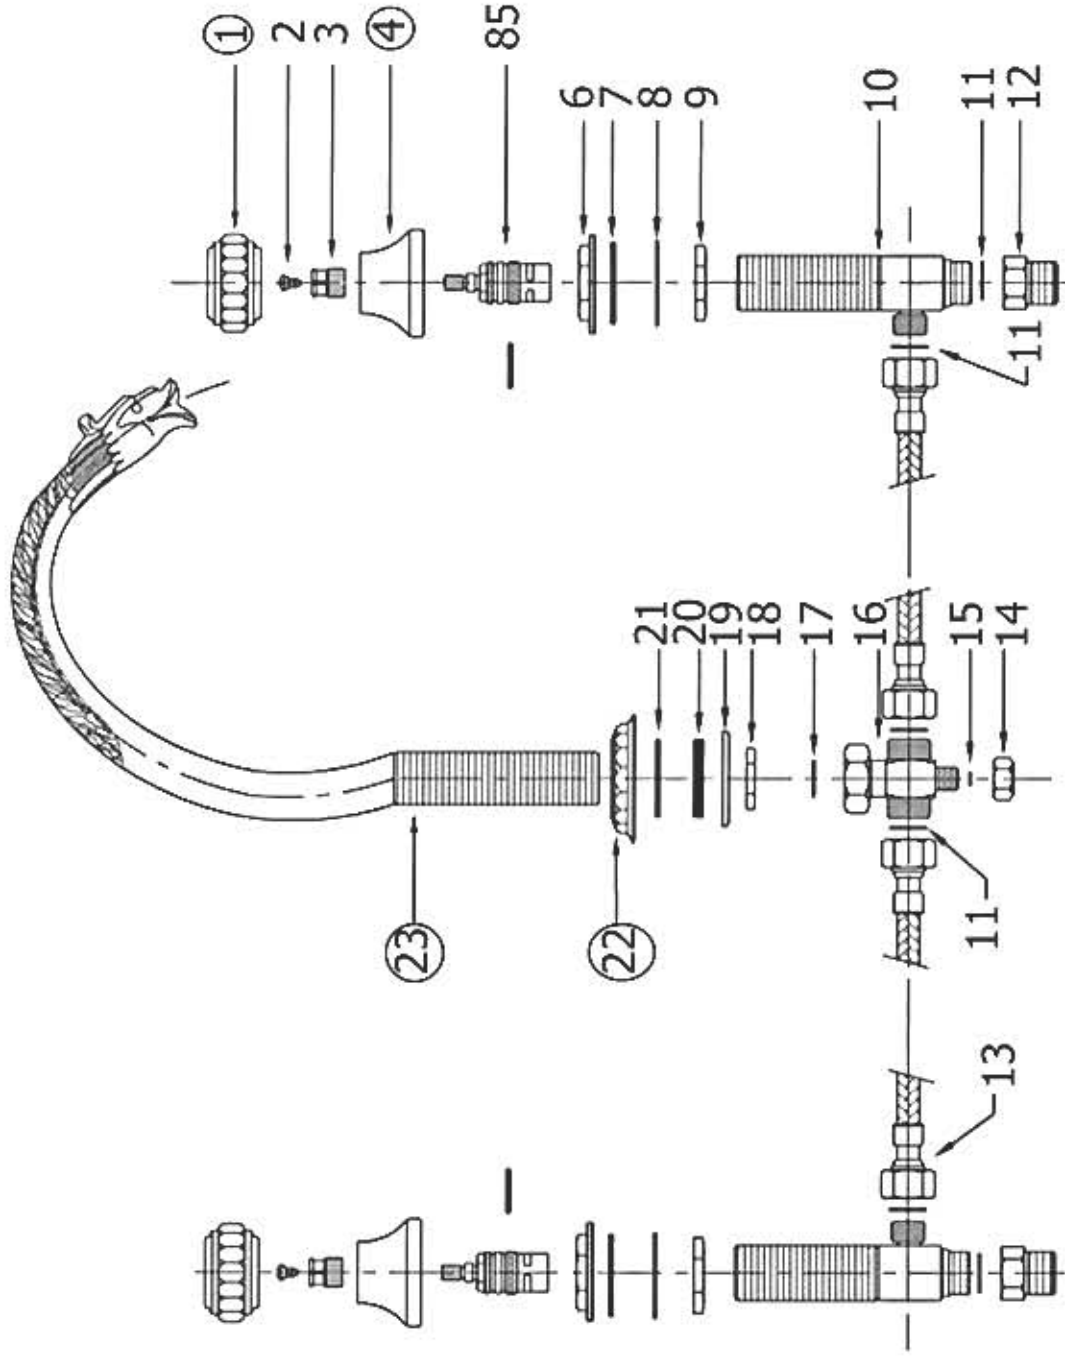

2245 – 'Pompadour' Roman Tub Set

Part #	Description
01	Handle
02	Brass Screw
03	Nylon Separator
04	Handle Escutcheon
06	Deck Escutcheon
07	Rubber O-ring
08	Fiber Washer
09	Brass Nut
10	Valve Body
11	Fiber Washer
12	1/2" Adapter
13	Flexible Hose
14	Brass Nut
15	Rubber O-ring
16	'T' Bracket
17	Fiber Washer
18	Brass Nut
19	Metal Ring
20	Rubber O-ring
21	Rubber O-ring
22	Spout Deck Escutcheon
23	Spout
85	Cartridge

Technical Information

- Requires 1 1/4" hole drilling
- Flow rate is 8 GPM
- Available finishes are Polished Chrome(**48**), Solibrass(**49**), Old Gold(**52**), Old Silver(**53**), Polished Brass(**55**), Polished Nickel(**56**), Satin Nickel(**60**), Weathered Brass(**70**)
- Please see cleaning instructions for finish care and maintenance information.

Please follow example when ordering parts for 'Pompadour' Roman Tub Set.

- To order part#01 – **Handle**
 - **9224501xx**
- Please substitute finish number needed in place of **xx**.
- To order a part that is not finished use **00**

Herbeau
L'Art du Sanitaire depuis 1857

2245 - 'Pompadour' Roman Tub Set

2245 - 'Pompadour' Roman Tub Set

○ - Finished Pieces