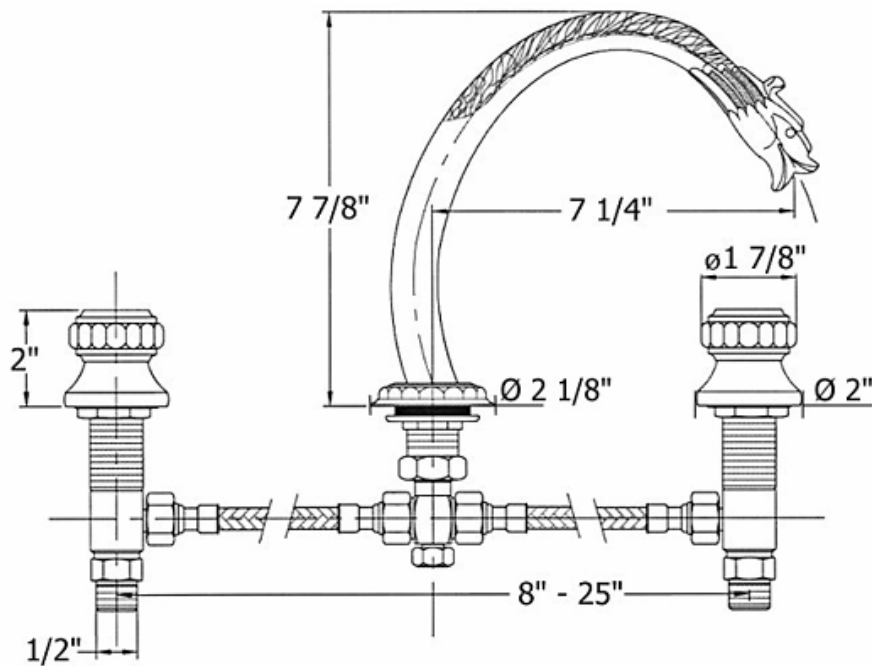

2245 – 'Pompadour' Roman Tub Set

Part #	Description
01	Handle
02	Brass Screw
03	Nylon Separator
04	Handle Escutcheon
06	Deck Escutcheon
07	Rubber O-ring
08	Fiber Washer
09	Brass Nut
10	Valve Body
11	Fiber Washer
12	1/2" Adapter
13	Flexible Hose
14	Brass Nut
15	Rubber O-ring
16	'T' Bracket
17	Fiber Washer
18	Brass Nut
19	Metal Ring
20	Rubber O-ring
21	Rubber O-ring
22	Spout Deck Escutcheon
23	Spout
85	Cartridge

Technical Information

- Requires 1 1/4" hole drilling
- Flow rate is 8 GPM
- Available finishes are Polished Chrome(**48**), Solibrass(**49**), Old Gold(**52**), Old Silver(**53**), Polished Brass(**55**), Polished Nickel(**56**), Satin Nickel(**60**), Weathered Brass(**70**)
- Please see cleaning instructions for finish care and maintenance information.

Please follow example when ordering parts for 'Pompadour' Roman Tub Set.

- To order part#01 – **Handle**
 - **9224501xx**
- Please substitute finish number needed in place of **xx**.
- To order a part that is not finished use **00**

Herbeau
L'Art du Sanitaire depuis 1857

2245 - 'Pompadour' Roman Tub Set

2245 - 'Pompadour' Roman Tub Set

○ - Finished Pieces