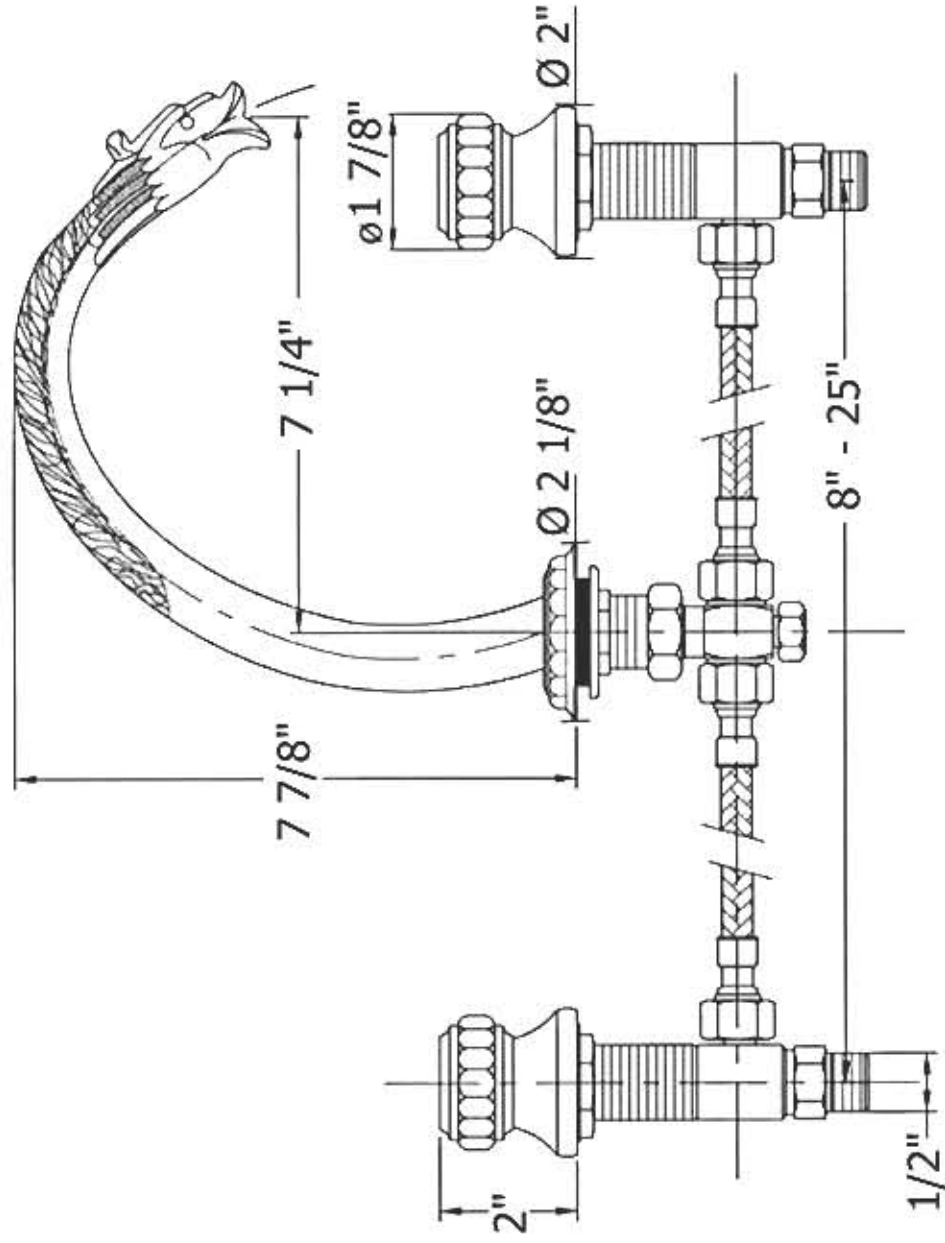

2245 – 'Pompadour' Roman Tub Set

Part #	Description
01	Handle
02	Brass Screw
03	Nylon Separator
04	Handle Escutcheon
06	Deck Escutcheon
07	Rubber O-ring
08	Fiber Washer
09	Brass Nut
10	Valve Body
11	Fiber Washer
12	1/2" Adapter
13	Flexible Hose
14	Brass Nut
15	Rubber O-ring
16	'T' Bracket
17	Fiber Washer
18	Brass Nut
19	Metal Ring
20	Rubber O-ring
21	Rubber O-ring
22	Spout Deck Escutcheon
23	Spout
85	Cartridge

Technical Information

- Requires 1 1/4" hole drilling
- Flow rate is 8 GPM
- Available finishes are Polished Chrome(**48**), Solibrass(**49**), Old Gold(**52**), Old Silver(**53**), Polished Brass(**55**), Polished Nickel(**56**), Satin Nickel(**60**), Weathered Brass(**70**)
- Please see cleaning instructions for finish care and maintenance information.

Please follow example when ordering parts for 'Pompadour' Roman Tub Set.

- To order part#01 – **Handle**
 - **9224501xx**
- Please substitute finish number needed in place of **xx**.
- To order a part that is not finished use **00**

Herbeau
L'Art du Sanitaire depuis 1857

2245 - 'Pompadour' Roman Tub Set

2245 - 'Pompadour' Roman Tub Set

○ - Finished Pieces