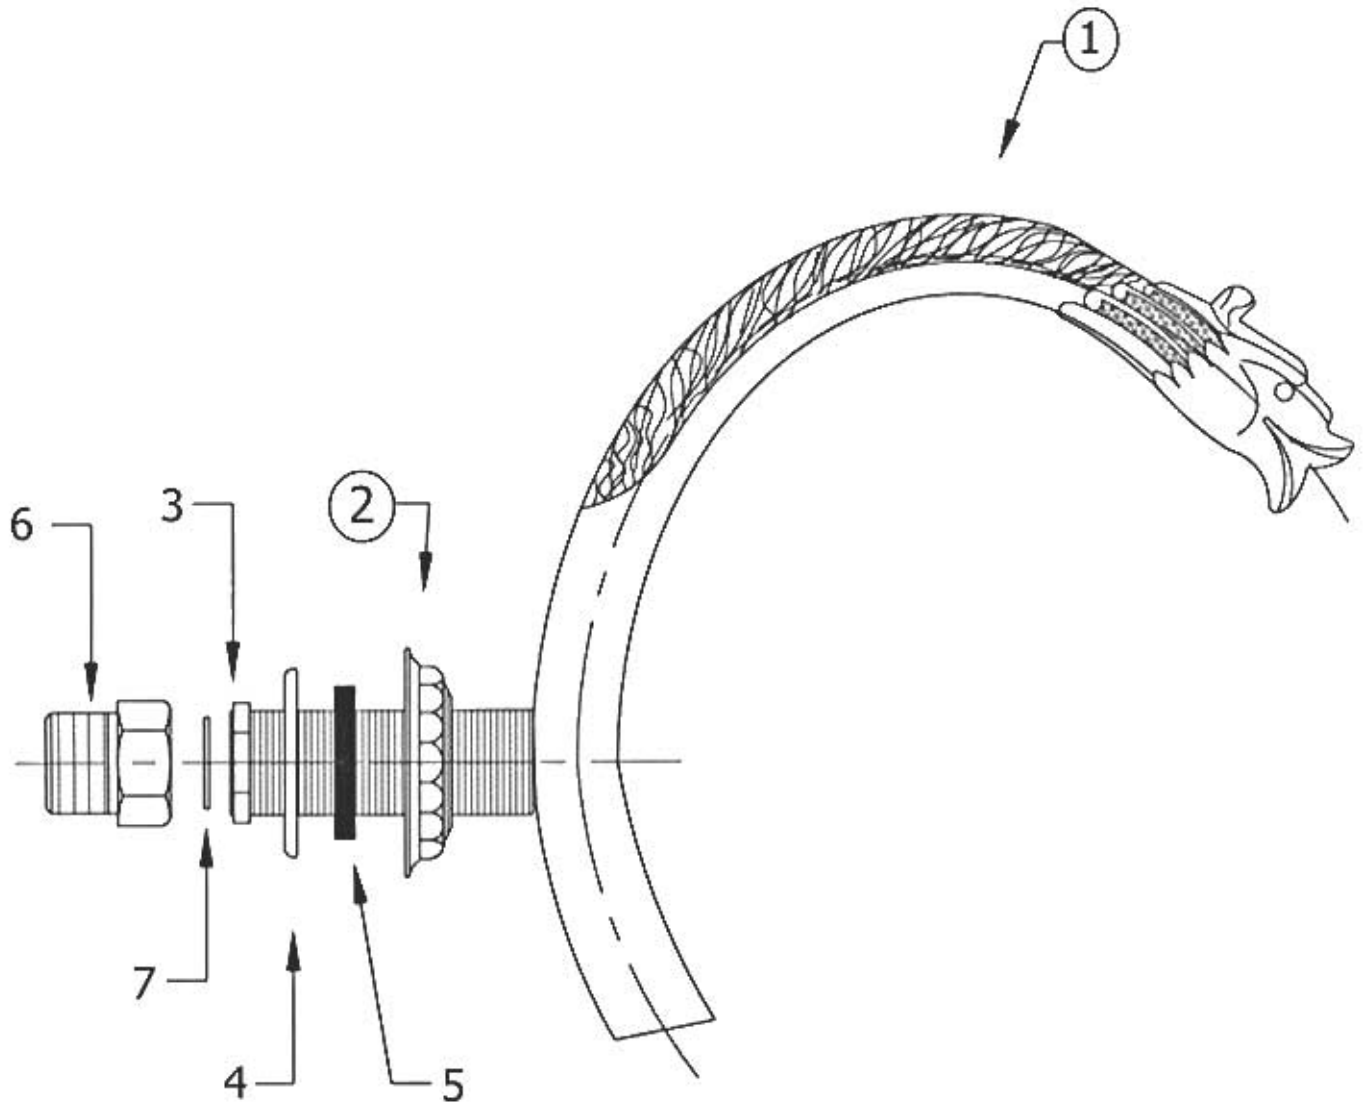

2247 – 'Pompadour' Wall Mount Tub Spout

Technical Information

- 3/4" male connection
- Available finishes are Polished Chrome(48), Solibrass(49), Old Gold(52), Old Silver(53), Polished Brass(55), Polished Nickel(56), Satin Nickel(60), Weathered Brass(70)
- Use wall valve item# 2255 for control.
- Please see cleaning instructions for finish care and maintenance information.

Part#

01
02
03
04
05
06
07

Description

Spout
Wall Escutcheon
Brass Nut
Metal Ring
Rubber O-ring
Brass 3/4" Adapter
Fiber Washer

Please follow example when ordering parts for 'Pompadour' Tub Spout.

- To order part#01– **Spout**
 - 9224701xx
- Please substitute finish number needed in place of **xx**.
- To order a part that is not finished use **00**

Herbeau
L'Art du Sanitaire depuis 1857

2247 - 'Pompadour' Wall Mount Tub Spout

2247 - 'Pompadour' Wall Mount Tub Spout

○ - Finished Pieces