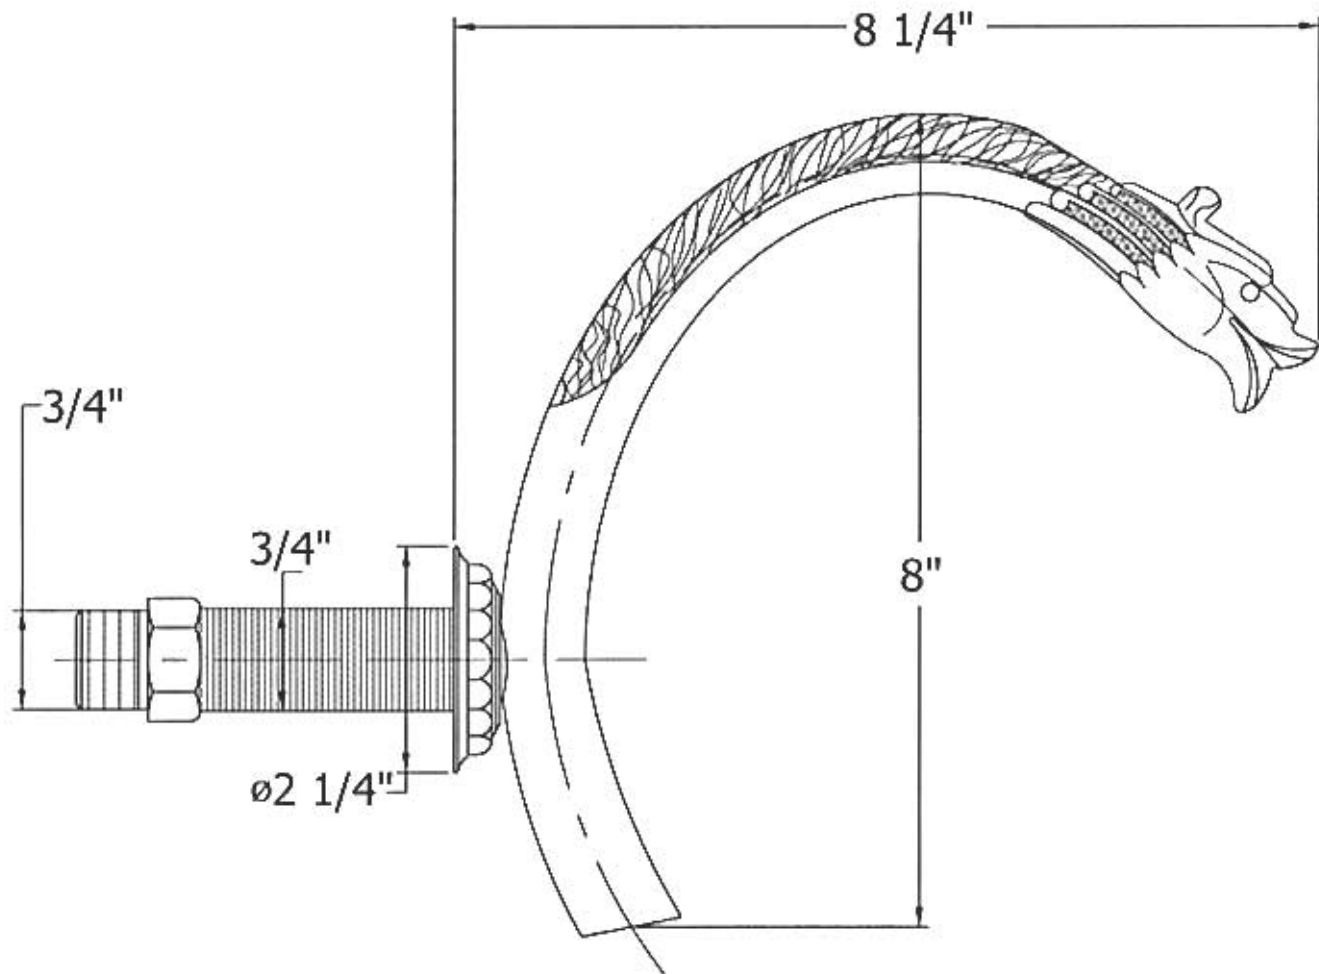

2247 – 'Pompadour' Wall Mount Tub Spout

Technical Information

- 3/4" male connection
- Available finishes are Polished Chrome(48), Solibrass(49), Old Gold(52), Old Silver(53), Polished Brass(55), Polished Nickel(56), Satin Nickel(60), Weathered Brass(70)
- Use wall valve item# 2255 for control.
- Please see cleaning instructions for finish care and maintenance information.

Part#

01
02
03
04
05
06
07

Description

Spout
Wall Escutcheon
Brass Nut
Metal Ring
Rubber O-ring
Brass 3/4" Adapter
Fiber Washer

Please follow example when ordering parts for 'Pompadour' Tub Spout.

- To order part#01– **Spout**
 - 9224701xx
- Please substitute finish number needed in place of **xx**.
- To order a part that is not finished use **00**

Herbeau
L'Art du Sanitaire depuis 1857

2247 - 'Pompadour' Wall Mount Tub Spout

2247 - 'Pompadour' Wall Mount Tub Spout

○ - Finished Pieces