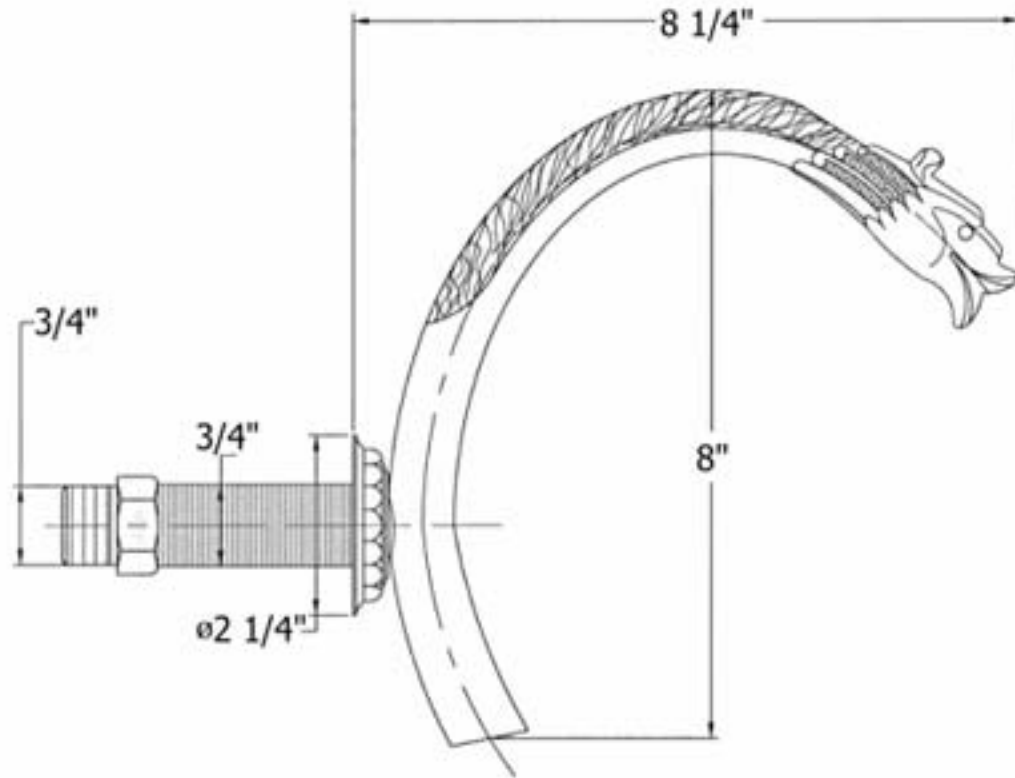

2247 – 'Pompadour' Wall Mount Tub Spout

Technical Information

- 3/4" male connection
- Available finishes are Polished Chrome(48), Solibrass(49), Old Gold(52), Old Silver(53), Polished Brass(55), Polished Nickel(56), Satin Nickel(60), Weathered Brass(70)
- Use wall valve item# 2255 for control.
- Please see cleaning instructions for finish care and maintenance information.

Part#

01
02
03
04
05
06
07

Description

Spout
Wall Escutcheon
Brass Nut
Metal Ring
Rubber O-ring
Brass 3/4" Adapter
Fiber Washer

Please follow example when ordering parts for 'Pompadour' Tub Spout.

- To order part#01– **Spout**
 - 9224701xx
- Please substitute finish number needed in place of **xx**.
- To order a part that is not finished use **00**

Herbeau
L'Art du Sanitaire depuis 1857

2247 - 'Pompadour' Wall Mount Tub Spout

2247 - 'Pompadour' Wall Mount Tub Spout

○ - Finished Pieces