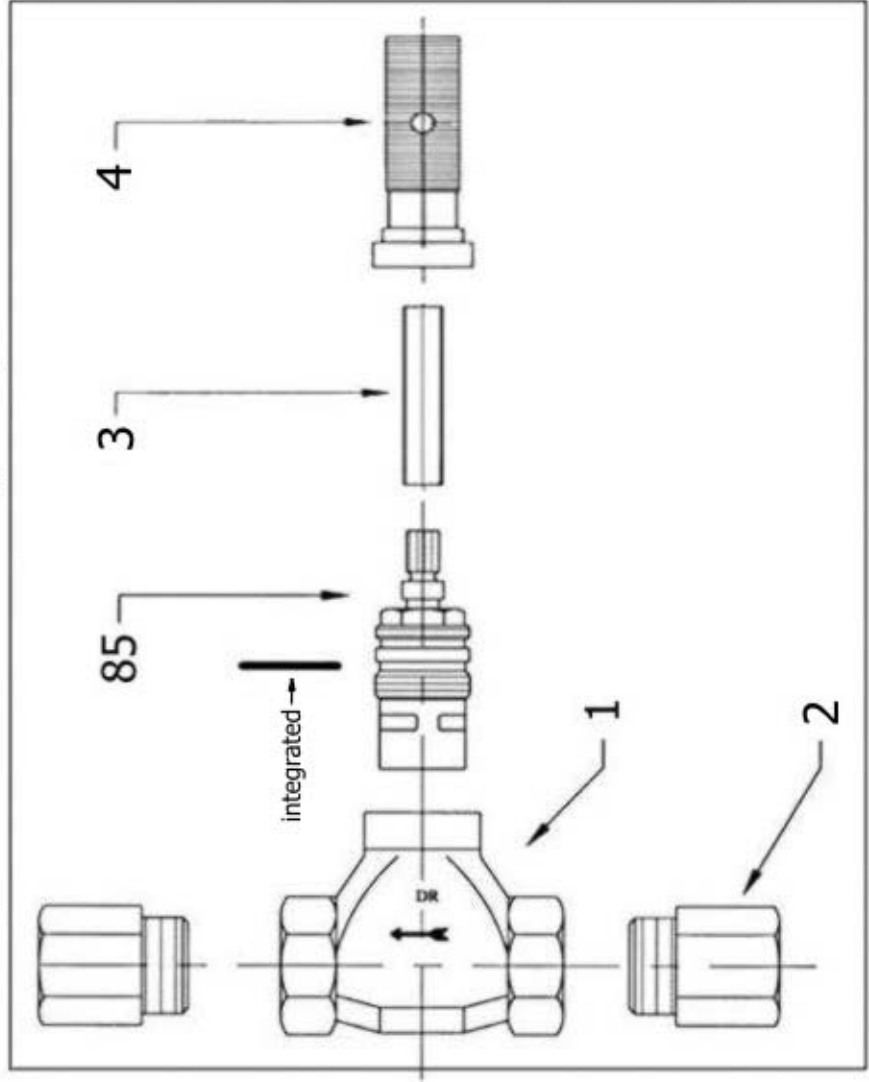

2248 – 'Pompadour' Wall Valve 1/2"

Technical Information

- 1/2" female connections
- Available finishes are Polished Chrome(48), Solibrass(49), Old Gold(52), Old Silver(53), Polished Brass(55), Polished Nickel(56), Satin Nickel(60), Weathered Brass(70)
- This valve controls volume only.
- Please see cleaning instructions for finish care and maintenance information.

Part#

01
02
03
04
05
06
07
08
09
10
11
12
85

Description

Valve Body
1/2" Adapter
Brass Square Tube
Brass Extension
O-Ring
Finished Trim Extension
Wall Escutcheon
O-Ring
Escutcheon
Nylonheat Sep.
Screw
Handle
Cartridge

Please follow example when ordering parts for 'Pompadour' Wall Valve.

- To order part#01– **Valve Body**
 - 9224801xx
- Please substitute finish number needed in place of **xx**.
- To order a part that is not finished use **00**

Herbeau[®]
L'Art du Sanitaire depuis 1857

2248 - 'Pompadour' Wall Valve 1/2"

2248-R Rough only

2248(Finish)-T Trim only

○ - Finished Pieces