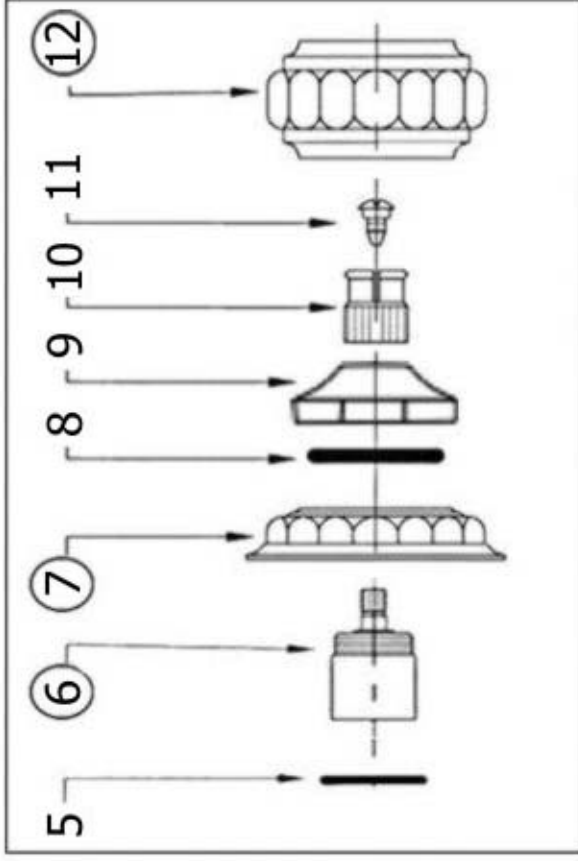

2248 – 'Pompadour' Wall Valve 1/2"

Technical Information

- 1/2" female connections
- Available finishes are Polished Chrome(48), Solibrass(49), Old Gold(52), Old Silver(53), Polished Brass(55), Polished Nickel(56), Satin Nickel(60), Weathered Brass(70)
- This valve controls volume only.
- Please see cleaning instructions for finish care and maintenance information.

Part#

01
02
03
04
05
06
07
08
09
10
11
12
85

Description

Valve Body
1/2" Adapter
Brass Square Tube
Brass Extension
O-Ring
Finished Trim Extension
Wall Escutcheon
O-Ring
Escutcheon
Nylonheat Sep.
Screw
Handle
Cartridge

Please follow example when ordering parts for 'Pompadour' Wall Valve.

- To order part#01– **Valve Body**
 - 9224801xx
- Please substitute finish number needed in place of **xx**.
- To order a part that is not finished use **00**

Herbeau[®]
L'Art du Sanitaire depuis 1857

2248 - 'Pompadour' Wall Valve 1/2"

2248-R Rough only

2248(Finish)-T Trim only

○ - Finished Pieces