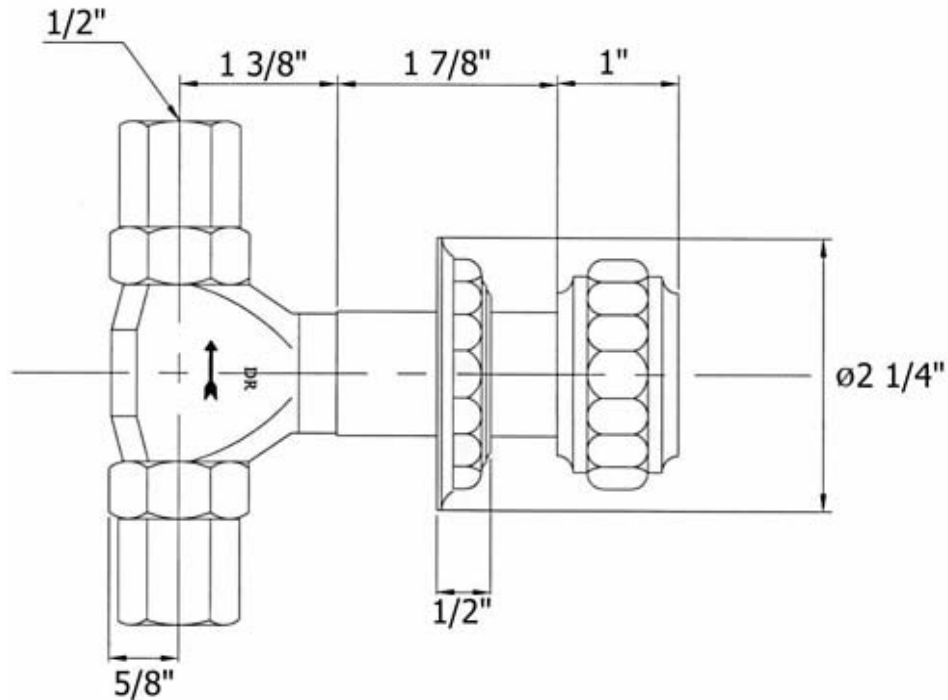

2248 – 'Pompadour' Wall Valve 1/2"

Technical Information

- 1/2" female connections
- Available finishes are Polished Chrome(48), Solibrass(49), Old Gold(52), Old Silver(53), Polished Brass(55), Polished Nickel(56), Satin Nickel(60), Weathered Brass(70)
- This valve controls volume only.
- Please see cleaning instructions for finish care and maintenance information.

Part#

01
02
03
04
05
06
07
08
09
10
11
12
85

Description

Valve Body
1/2" Adapter
Brass Square Tube
Brass Extension
O-Ring
Finished Trim Extension
Wall Escutcheon
O-Ring
Escutcheon
Nylonheat Sep.
Screw
Handle
Cartridge

Please follow example when ordering parts for 'Pompadour' Wall Valve.

- To order part#01– **Valve Body**
 - 9224801xx
- Please substitute finish number needed in place of **xx**.
- To order a part that is not finished use **00**

Herbeau[®]
L'Art du Sanitaire depuis 1857

2248 - 'Pompadour' Wall Valve 1/2"

2248-R Rough only

2248(Finish)-T Trim only

○ - Finished Pieces