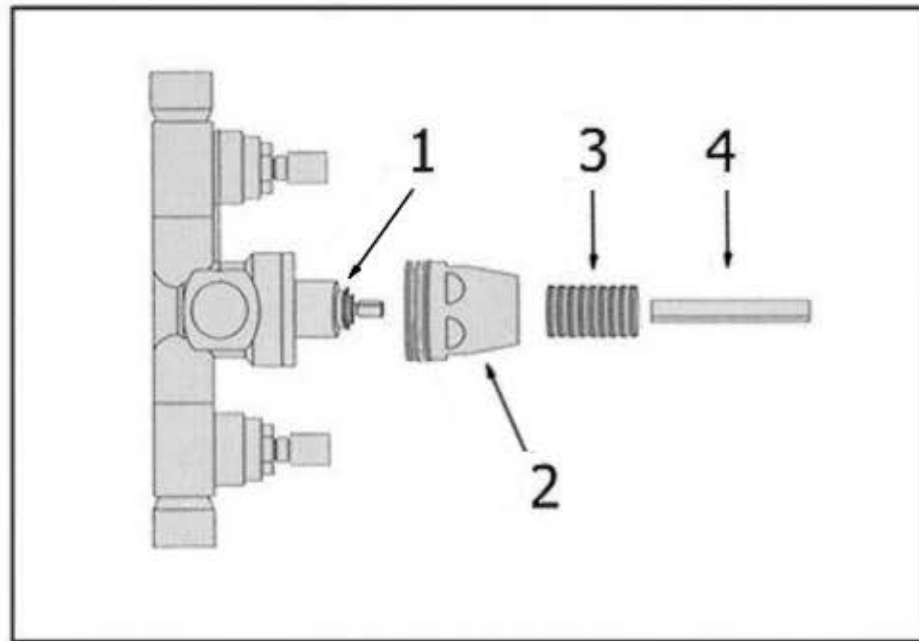

2249 - 'Pompadour' 1/2" Thermostatic Valve

Technical Information

- Two 3/4" female inlets
- Two 1/2" female outlets
- Controls temperature only
- Available finishes are Polished Chrome(48), Solibrass(49), Old Gold(52), Old Silver(53), Polished Brass(55), Polished Nickel(56), Brushed Nickel (57), Satin Nickel(60), Weathered Brass(70)
- Please see cleaning instructions for finish care and maintenance information.

Part#

01
02
03
04
06
07
10
11
12
14
15
16
17

Description

Cartridge
Cartridge Holding Nut
Threaded Tube
Spline Adapter
Cap
Cover Plate
Scold protect
Finished Dial
Swivel Bushing
Nylon Separator
Brass Screw
Handle Escutcheon
Handle

Please follow example when ordering parts for 'Pompadour' Thermostatic Valve.

- To order part#07 – **Cover Plate**
 - 9224907xx
- Please substitute finish number needed in place of **xx**.
- To order a part that is not finished use **00**

Herbeau[®]
L'Art du Sanitaire depuis 1857

2249 - 'Pompadour' 1/2" Thermostatic Valve

2249 - 'Pompadour' 1/2" Thermostatic Valve

2249-R Rough only

2249(Finish)-T Trim only

○ - Finished Pieces