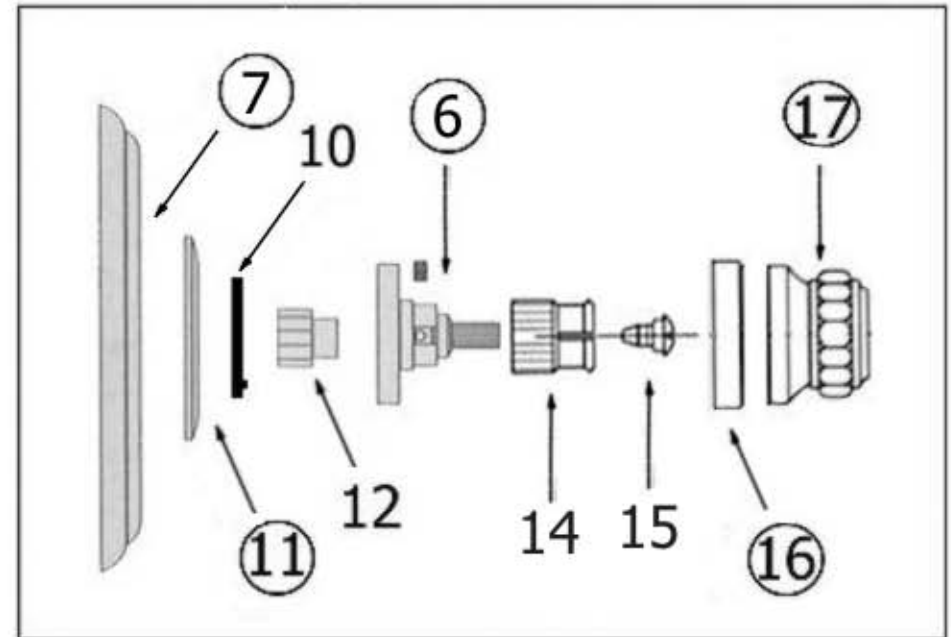

Herbeau[®]
L'Art du Sanitaire depuis 1857

2249 - 'Pompadour' 1/2" Thermostatic Valve

2249 - 'Pompadour' 1/2" Thermostatic Valve

2249-R Rough only

2249(Finish)-T Trim only

○ - Finished Pieces