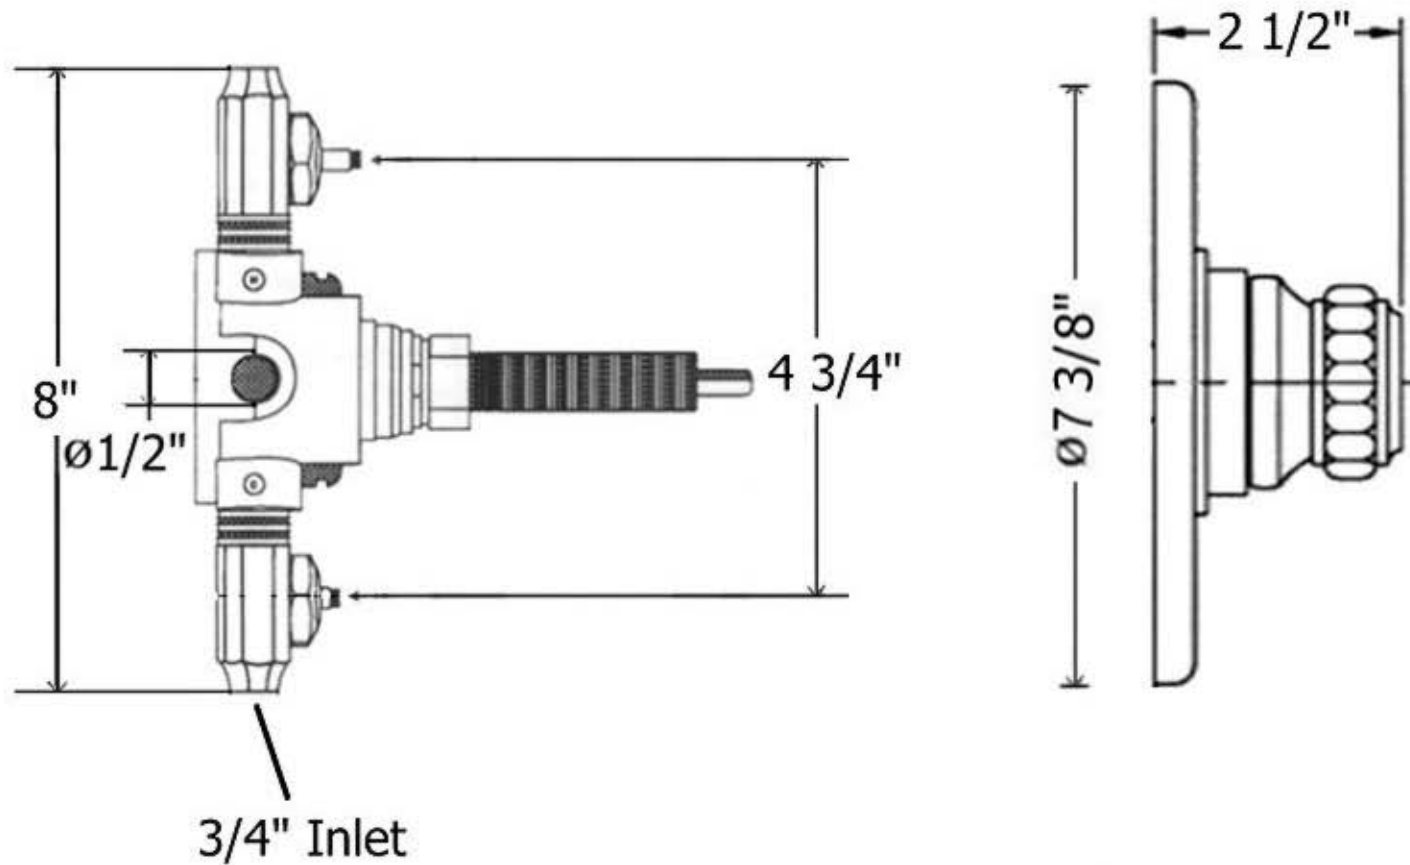

2249 - 'Pompadour' 1/2" Thermostatic Valve