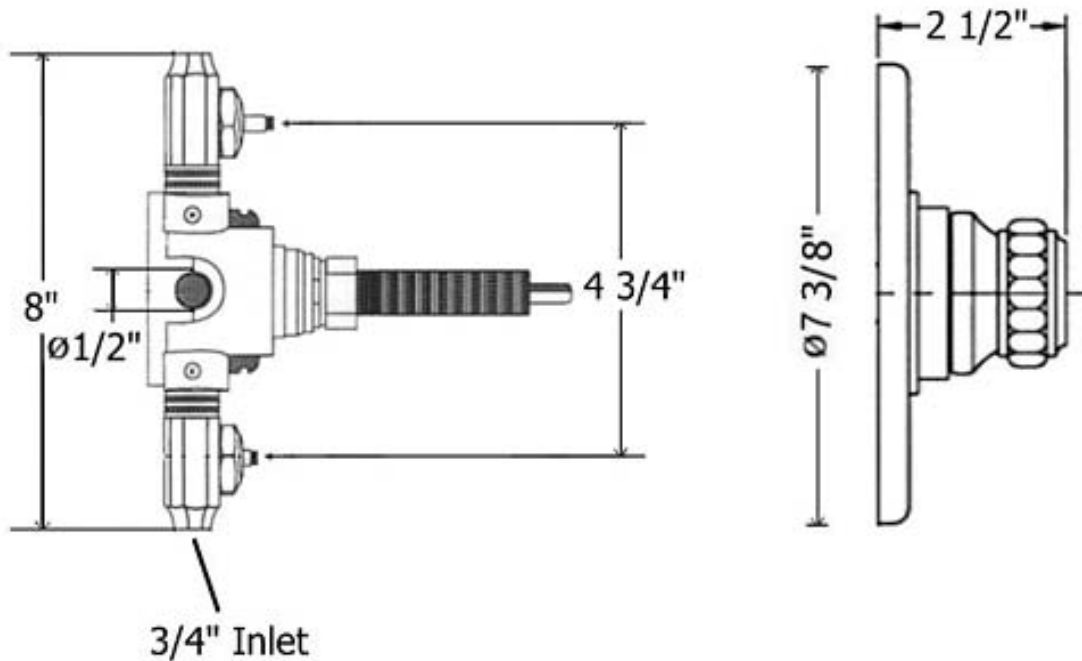

2249 - 'Pompadour' 1/2" Thermostatic Valve

Technical Information

- Two 3/4" female inlets
- Two 1/2" female outlets
- Controls temperature only
- Available finishes are Polished Chrome(48), Solibrass(49), Old Gold(52), Old Silver(53), Polished Brass(55), Polished Nickel(56), Brushed Nickel (57), Satin Nickel(60), Weathered Brass(70)
- Please see cleaning instructions for finish care and maintenance information.

Part#

01
02
03
04
06
07
10
11
12
14
15
16
17

Description

Cartridge
Cartridge Holding Nut
Threaded Tube
Spline Adapter
Cap
Cover Plate
Scold protect
Finished Dial
Swivel Bushing
Nylon Separator
Brass Screw
Handle Escutcheon
Handle

Please follow example when ordering parts for 'Pompadour' Thermostatic Valve.

- To order part#07 – **Cover Plate**
 - 9224907xx
- Please substitute finish number needed in place of **xx**.
- To order a part that is not finished use **00**