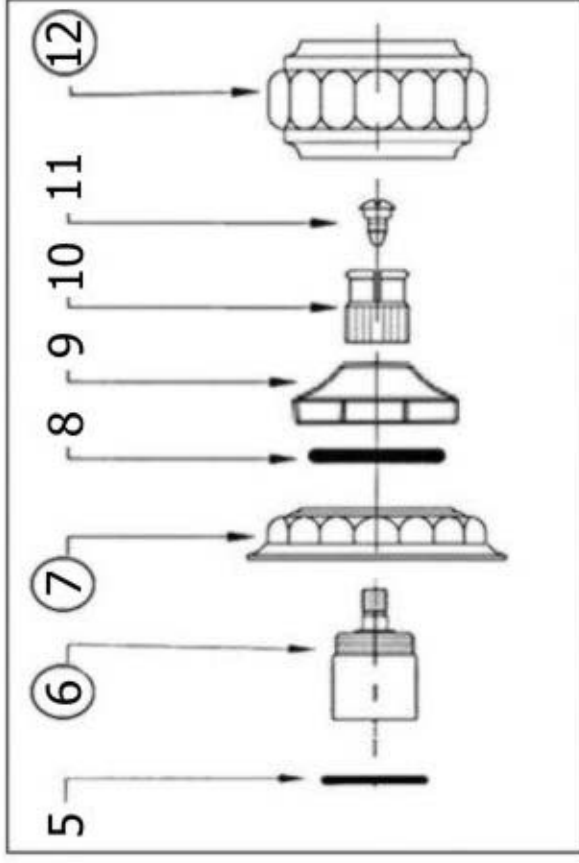

2255 – 'Pompadour' Wall Valve 3/4"

Technical Information

- 3/4" female connections
- Available finishes are Polished Chrome(**48**), Solibrass(**49**), Old Gold(**52**), Old Silver(**53**), Polished Brass(**55**), Polished Nickel(**56**), Satin Nickel(**60**), Weathered Brass(**70**)
- This valve controls volume only.
- For use with item#2247
- Please see cleaning instructions for finish care and maintenance information.

Part#

01
02
03
04
05
06
07
08
09
10
11
12
85

Description

Valve Body
3/4" Adapter
Brass Square Tube
Brass Extension
O-Ring
Finished Trim Extension
Wall Escutcheon
O-Ring
Escutcheon
Nylonheat Sep.
Screw
Handle
Cartridge

Please follow example when ordering parts for 'Pompadour' Wall Valve.

- To order part#01– **Valve Body**
 - 9225501xx
- Please substitute finish number needed in place of **xx**.
- To order a part that is not finished use **00**

Herbeau[®]
L'Art du Sanitaire depuis 1857

2255 - 'Pompadour' Wall Valve 3/4"

2255 - 'Pompadour' Wall Valve 3/4"

2255-R Rough only

2255(Finish)-Trim only

○ - Finished Pieces