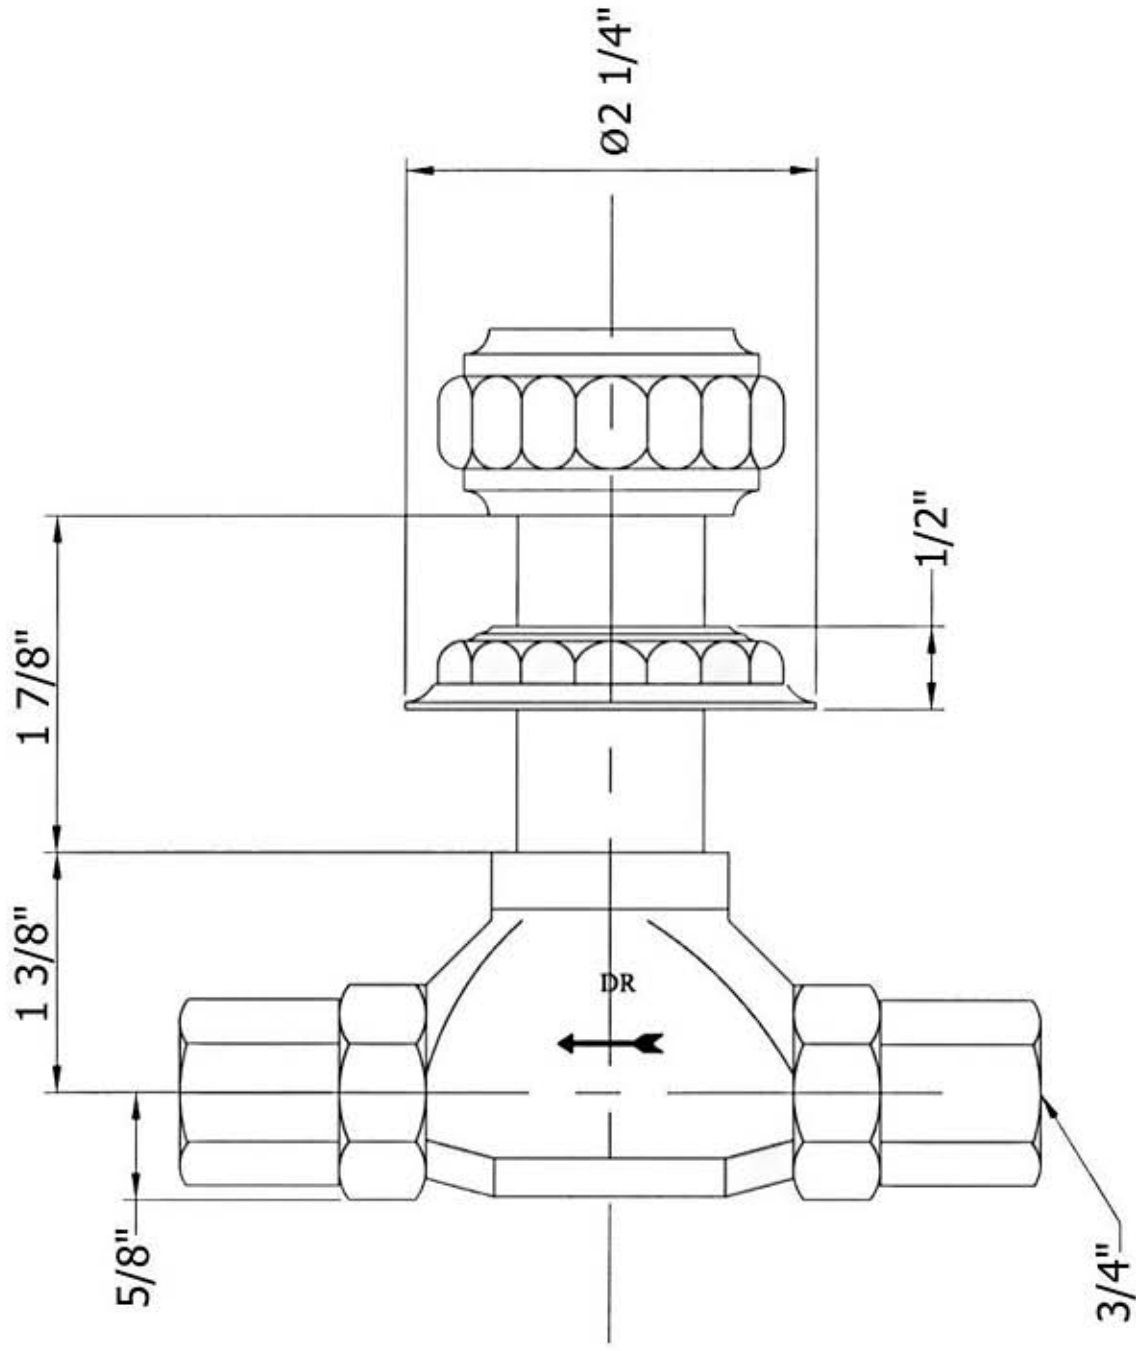

2255 – 'Pompadour' Wall Valve 3/4"

Technical Information

- 3/4" female connections
- Available finishes are Polished Chrome(**48**), Solibrass(**49**), Old Gold(**52**), Old Silver(**53**), Polished Brass(**55**), Polished Nickel(**56**), Satin Nickel(**60**), Weathered Brass(**70**)
- This valve controls volume only.
- For use with item#2247
- Please see cleaning instructions for finish care and maintenance information.

Part#

01
02
03
04
05
06
07
08
09
10
11
12
85

Description

Valve Body
3/4" Adapter
Brass Square Tube
Brass Extension
O-Ring
Finished Trim Extension
Wall Escutcheon
O-Ring
Escutcheon
Nylonheat Sep.
Screw
Handle
Cartridge

Please follow example when ordering parts for 'Pompadour' Wall Valve.

- To order part#01– **Valve Body**
 - 9225501xx
- Please substitute finish number needed in place of **xx**.
- To order a part that is not finished use **00**

Herbeau[®]
L'Art du Sanitaire depuis 1857

2255 - 'Pompadour' Wall Valve 3/4"

2255 - 'Pompadour' Wall Valve 3/4"

2255-R Rough only

2255(Finish)-Trim only

○ - Finished Pieces