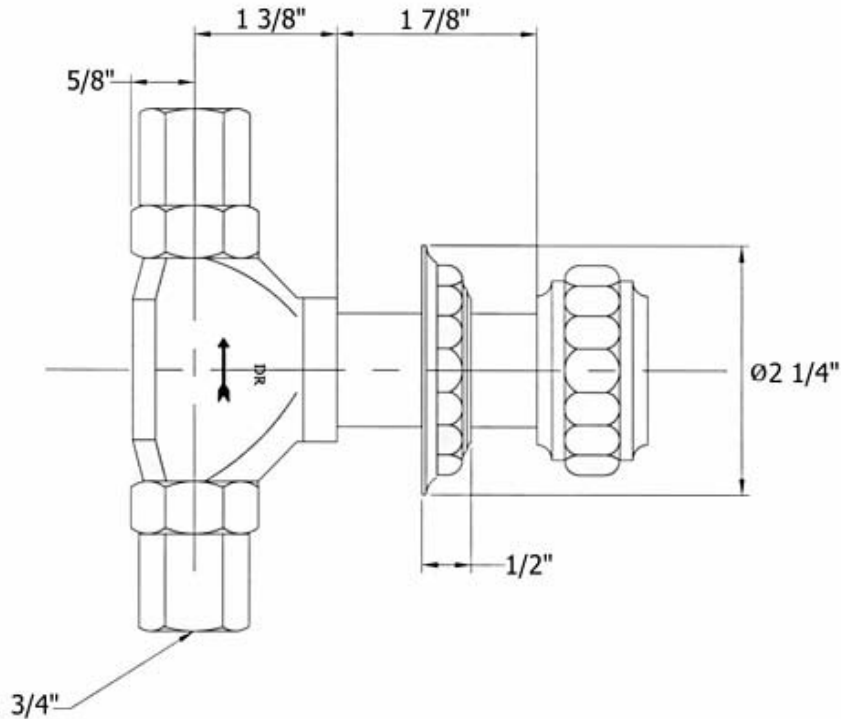

2255 – 'Pompadour' Wall Valve 3/4"

Technical Information

- 3/4" female connections
- Available finishes are Polished Chrome(**48**), Solibrass(**49**), Old Gold(**52**), Old Silver(**53**), Polished Brass(**55**), Polished Nickel(**56**), Satin Nickel(**60**), Weathered Brass(**70**)
- This valve controls volume only.
- For use with item#2247
- Please see cleaning instructions for finish care and maintenance information.

Part#

01
02
03
04
05
06
07
08
09
10
11
12
85

Description

Valve Body
3/4" Adapter
Brass Square Tube
Brass Extension
O-Ring
Finished Trim Extension
Wall Escutcheon
O-Ring
Escutcheon
Nylonheat Sep.
Screw
Handle
Cartridge

Please follow example when ordering parts for 'Pompadour' Wall Valve.

- To order part#01– **Valve Body**
 - 9225501xx
- Please substitute finish number needed in place of **xx**.
- To order a part that is not finished use **00**

Herbeau[®]
L'Art du Sanitaire depuis 1857

2255 - 'Pompadour' Wall Valve 3/4"

2255 - 'Pompadour' Wall Valve 3/4"

2255-R Rough only

2255(Finish)-Trim only

○ - Finished Pieces