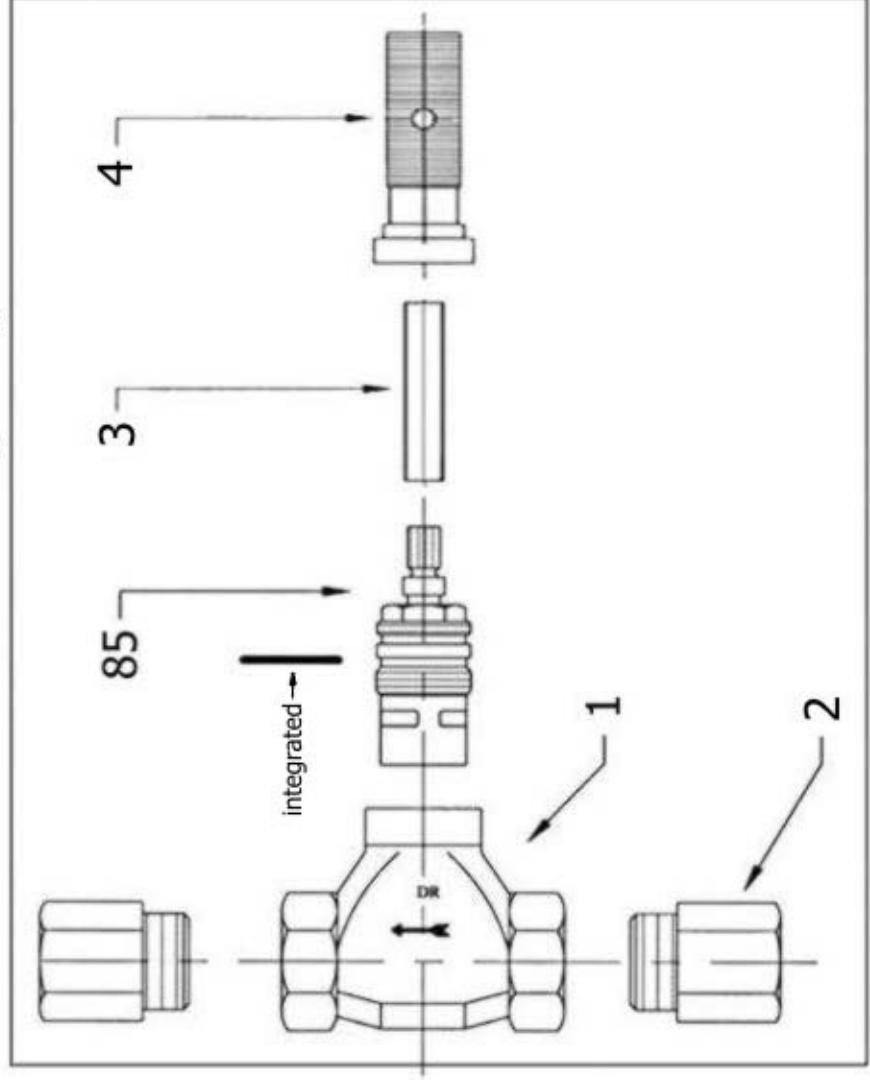

2255 – 'Pompadour' Wall Valve 3/4"

Technical Information

- 3/4" female connections
- Available finishes are Polished Chrome(**48**), Solibrass(**49**), Old Gold(**52**), Old Silver(**53**), Polished Brass(**55**), Polished Nickel(**56**), Satin Nickel(**60**), Weathered Brass(**70**)
- This valve controls volume only.
- For use with item#2247
- Please see cleaning instructions for finish care and maintenance information.

Part#

01
02
03
04
05
06
07
08
09
10
11
12
85

Description

Valve Body
3/4" Adapter
Brass Square Tube
Brass Extension
O-Ring
Finished Trim Extension
Wall Escutcheon
O-Ring
Escutcheon
Nylonheat Sep.
Screw
Handle
Cartridge

Please follow example when ordering parts for 'Pompadour' Wall Valve.

- To order part#01– **Valve Body**
 - 9225501xx
- Please substitute finish number needed in place of **xx**.
- To order a part that is not finished use **00**

Herbeau[®]
L'Art du Sanitaire depuis 1857

2255 - 'Pompadour' Wall Valve 3/4"

2255 - 'Pompadour' Wall Valve 3/4"

2255-R Rough only

2255(Finish)-Trim only

○ - Finished Pieces