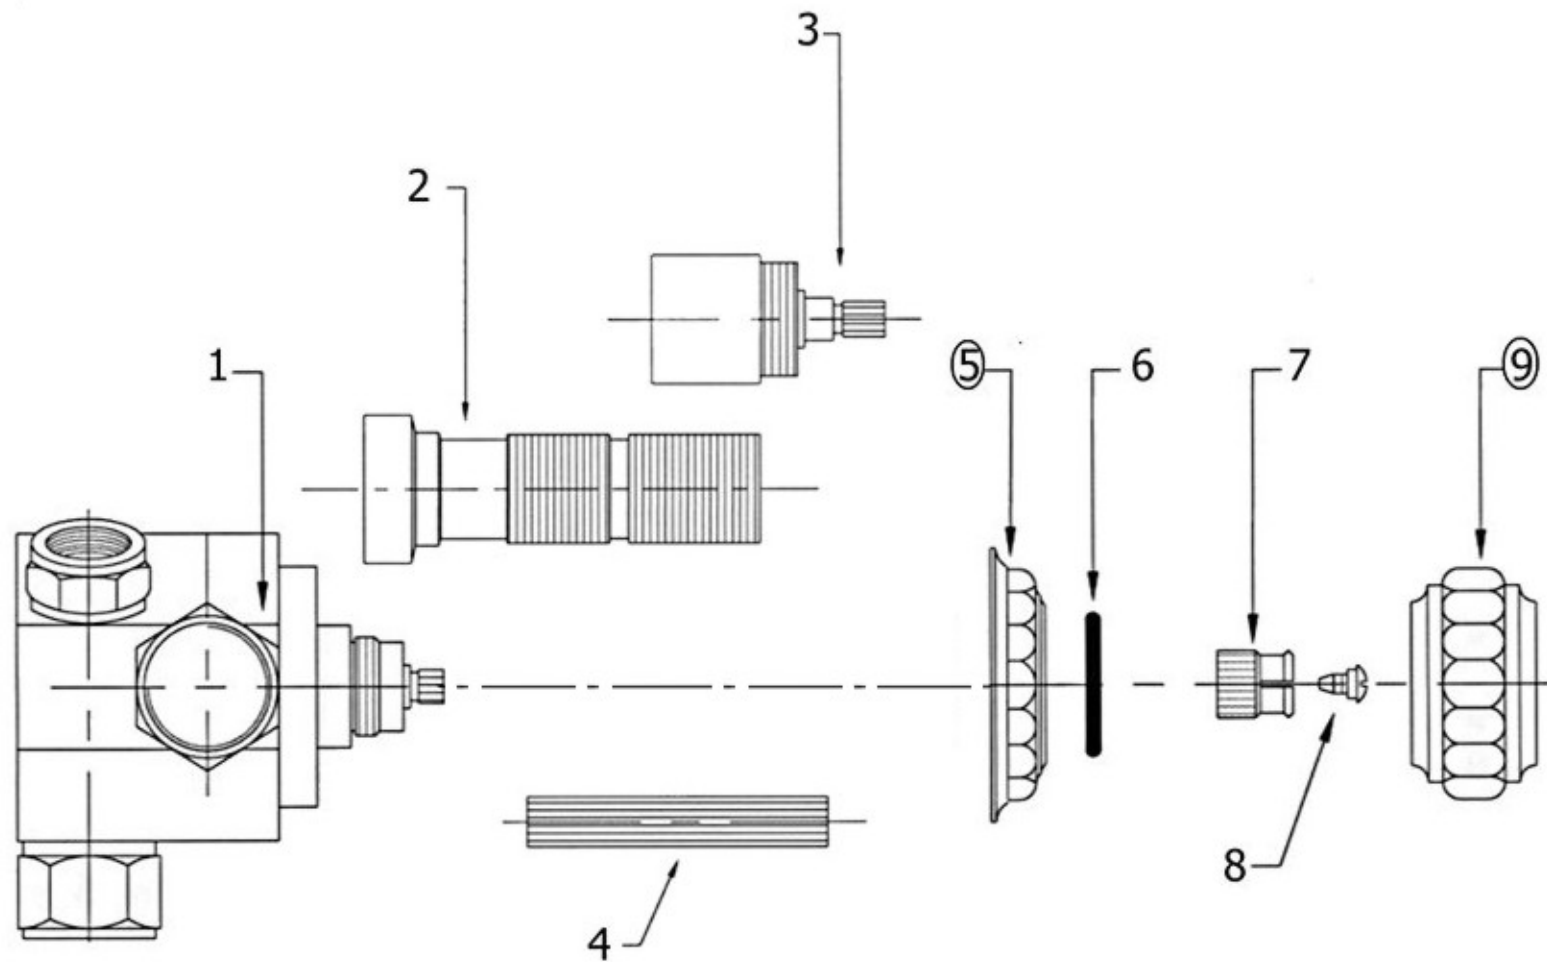

## Description

Valve Body  
Brass Extension  
Inner Trim Housing  
Brass Square Tube  
Wall Escutcheon  
Rubber O-ring  
Nylon Separator  
Brass Screw  
Handle

Please follow example when ordering parts for 'Pompadour' Diverter.

- To order part#09 – **Handle**
  - 9225609xx
- Please substitute finish number needed in place of **xx**.
- To order a part that is not finished use **00**

**Herbeau**<sup>®</sup>  
L'Art du Sanitaire depuis 1857

# 2256 - Four Port Diverter / 2257 - Five Port Diverter

# 2256 - Four Port Diverter / 2257 - Five Port Diverter

○ - Finished Pieces