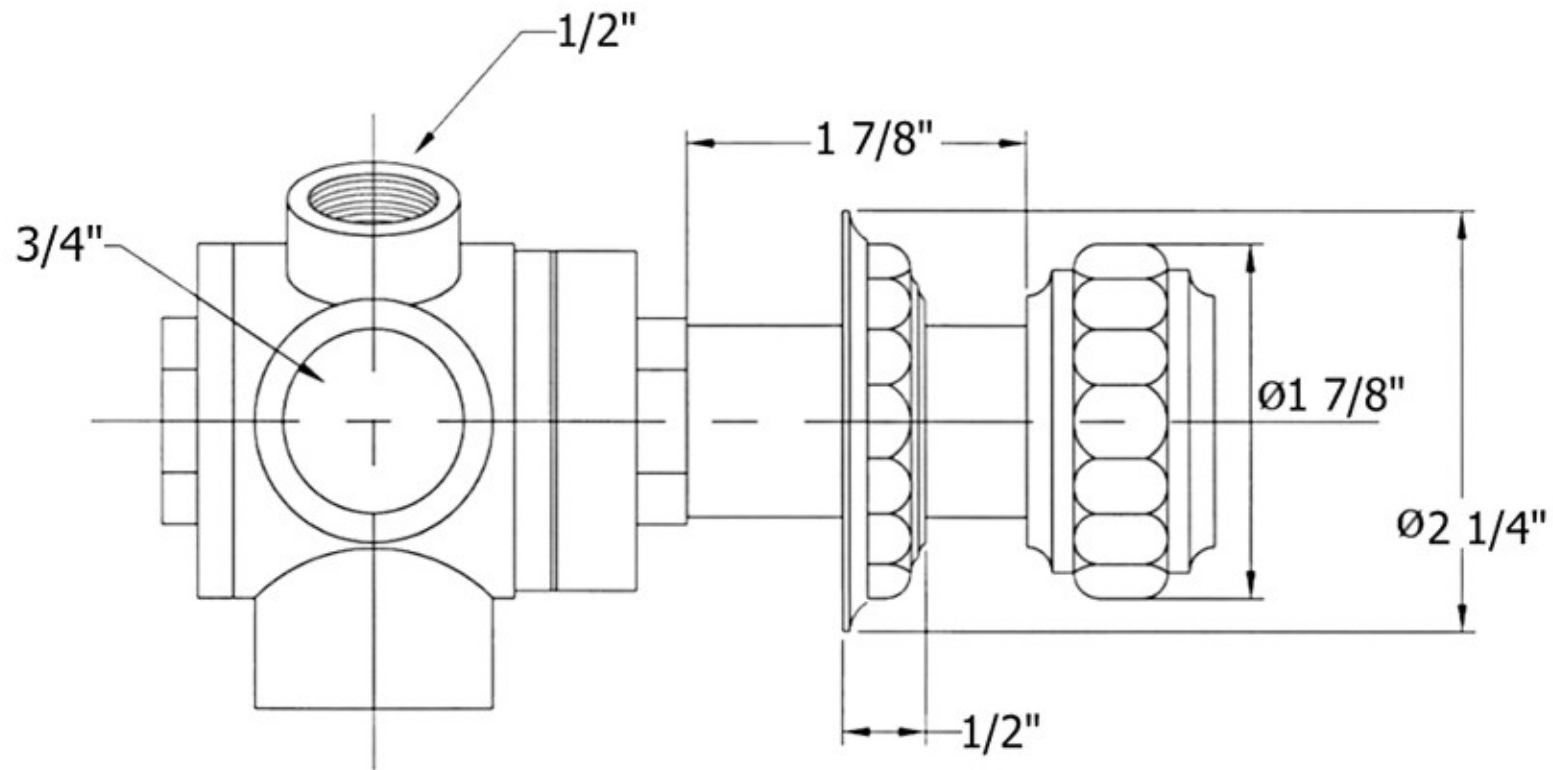

2256 - Four Port Diverter / 2257 - Five Port Diverter