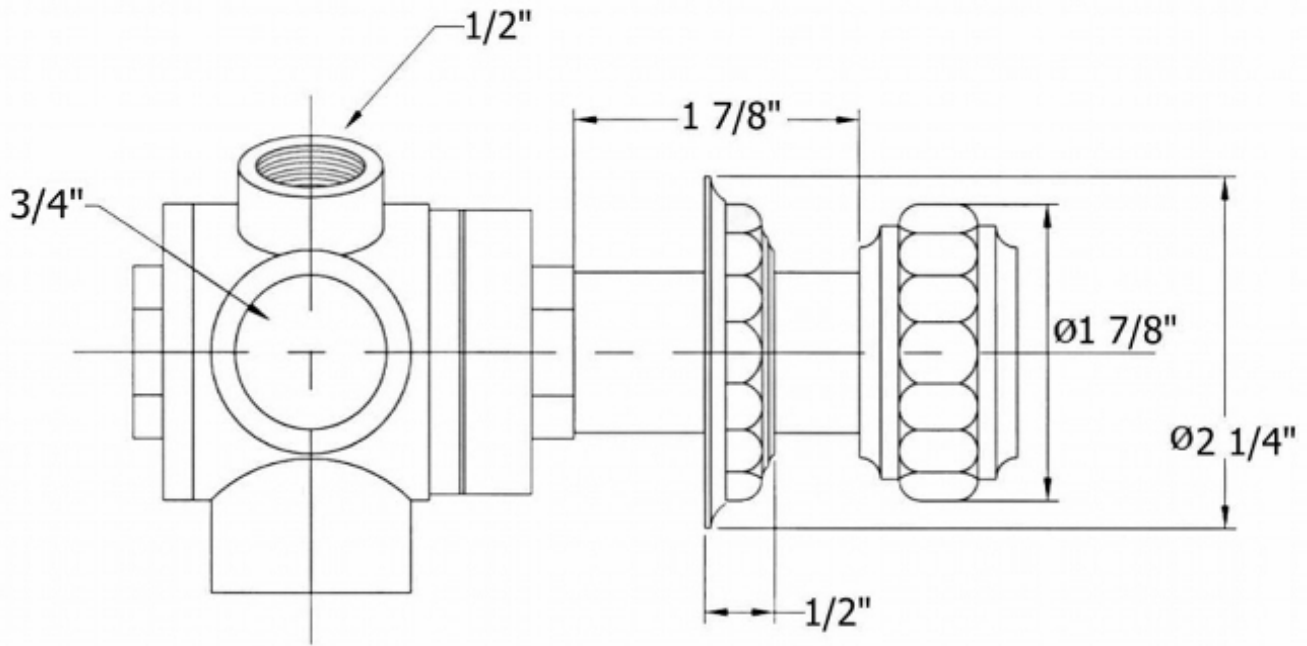

# 2256 - Four Port Diverter / 2257 - Five Port Diverter

## Technical Information

- The four (2256) and five (2257) port diverter have two 3/4" female Inlets.
- The four (2256) port diverter has one 3/4" female outlet and one 1/2" female outlet.
- The five (2257) port diverter has one 3/4" female outlet and two 1/2" female outlets.
- Available finishes are Polished Chrome(48), Solibrass(49), Old Gold(52), Old Silver(53), Polished Brass(55), Polished Nickel(56), Satin Nickel(60), Weathered Brass(70)
- Please see cleaning instructions for finish care and maintenance information.

## Part#

01  
02  
03  
04  
05  
06  
07  
08  
09

## Description

Valve Body  
Brass Extension  
Inner Trim Housing  
Brass Square Tube  
Wall Escutcheon  
Rubber O-ring  
Nylon Separator  
Brass Screw  
Handle

Please follow example when ordering parts for 'Pompadour' Diverter.