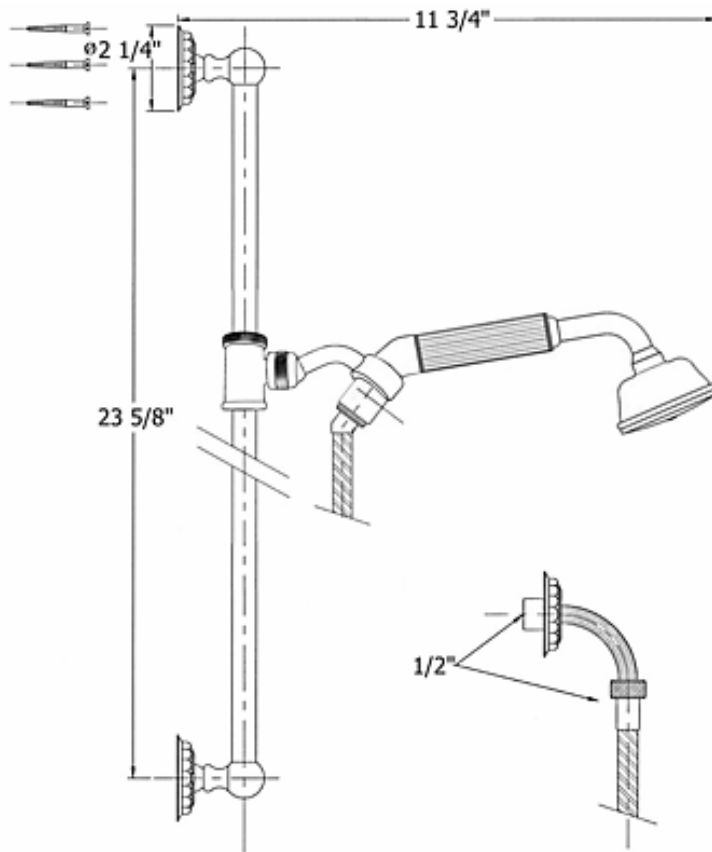

# 2258 – 'Pompadour' Shower Combination on Sliding Bar

Part #	Description
01	Mounting Bracket
02	Wall Escutcheon
04	Set Screws
05	Finished Bracket
07	Slide Bar
08	Mounting Screws
09	Black Plastic Nut
10	Sleeve
11	Hand Shower Bracket
12	Metal Spring
14	Finished Nut
15	Hand Shower Holder
16	Finished Hose
21	Fiber Washer
22	Hand Shower Elbow
23	Fiber Washer
24	Finished Metal Ring
25	Finished Metal Handle
30	Rubber O-ring
31	Hand Shower Head
32	White Rubber Ring
33	Rubber Seal
34	Hand Shower Faceplate
35	Faceplate Screw
36	Fiber Washer
38	Wall Elbow Connection
39	Rubber O-ring
40	Wall Escutcheon
96	Complete Slide Bar Bracket and Holder
97	Complete Wall Elbow
98	Complete Hand Shower and Hose

## Technical Information

- Includes wall elbow with 1/2" female connection
- Includes 59" finished metal hose
- Available finishes are Polished Chrome(**48**), Solibrass(**49**), Old Gold(**52**), Old Silver(**53**), Polished Brass(**55**), Polished Nickel(**56**), Satin Nickel(**60**), Weathered Brass(**70**)
- Please see cleaning instructions for finish care and maintenance information.

Please follow example when ordering parts for 'Pompadour' Slide Bar.

- To order part#16 – **Finished Hose**
  - **9225816xx**
- Please substitute finish number needed in place of **xx**.
- To order a part that is not finished use **00**

# 2258 - 'Pompadour' Shower Combination on Sliding Bar

Note: Updated Spec for Hand shower holder (11-15)

○ - Finished Pieces