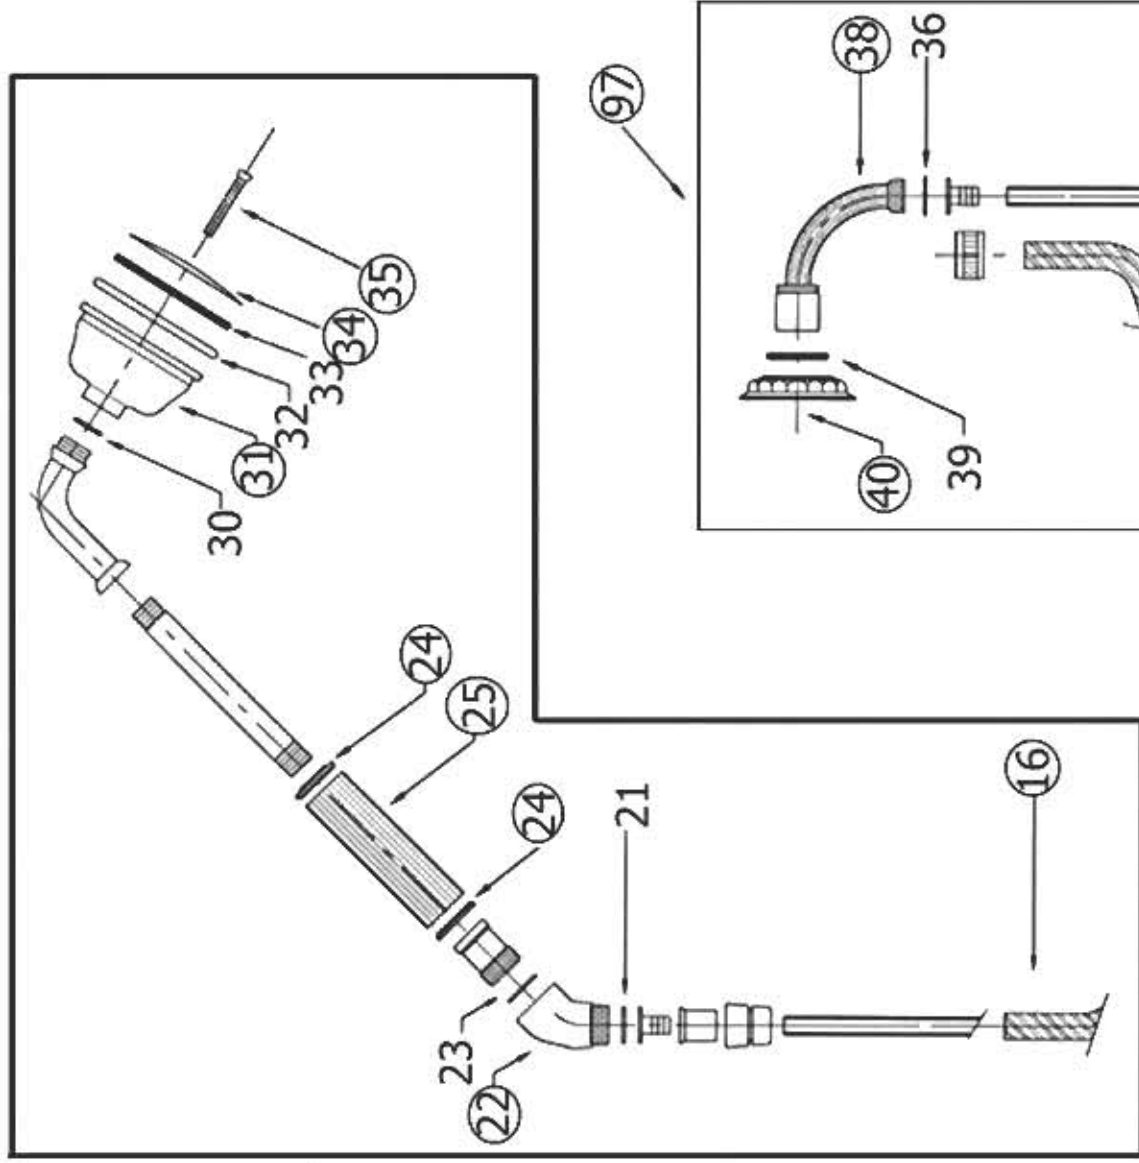

○ - Finished Pieces