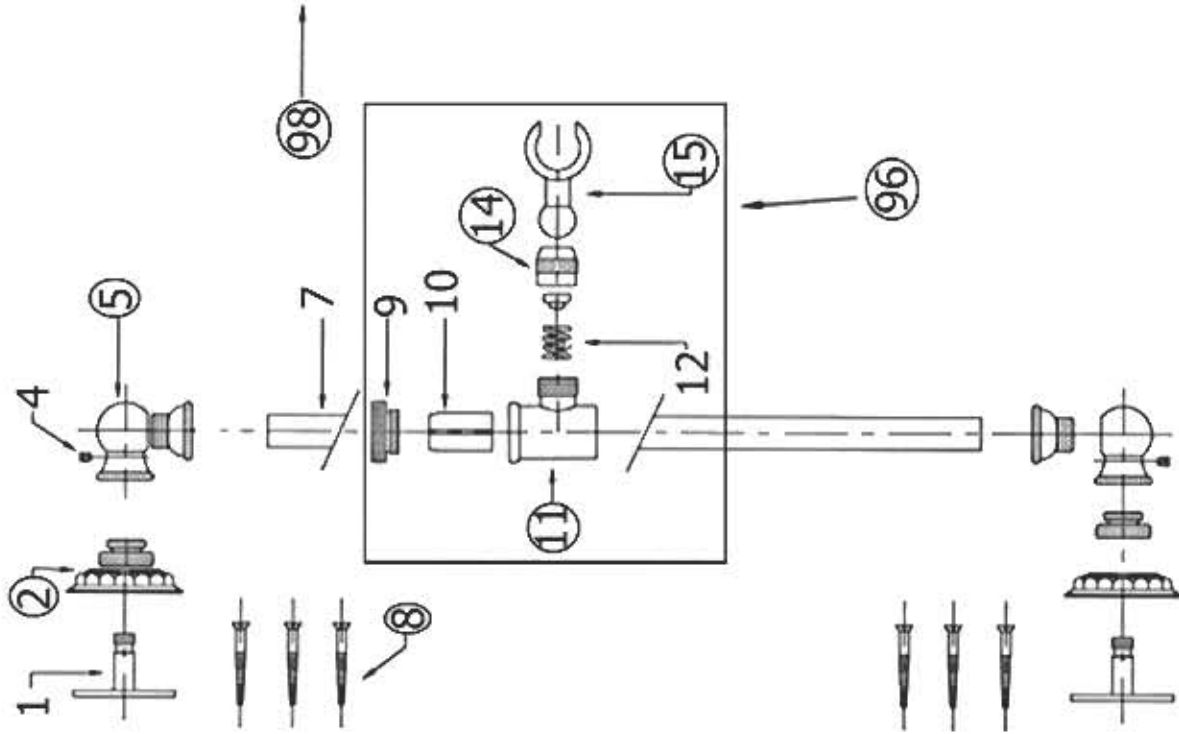

2258 - 'Pompadour' Shower Combination on Sliding Bar

Note: Updated Spec for Hand shower holder (11-15)