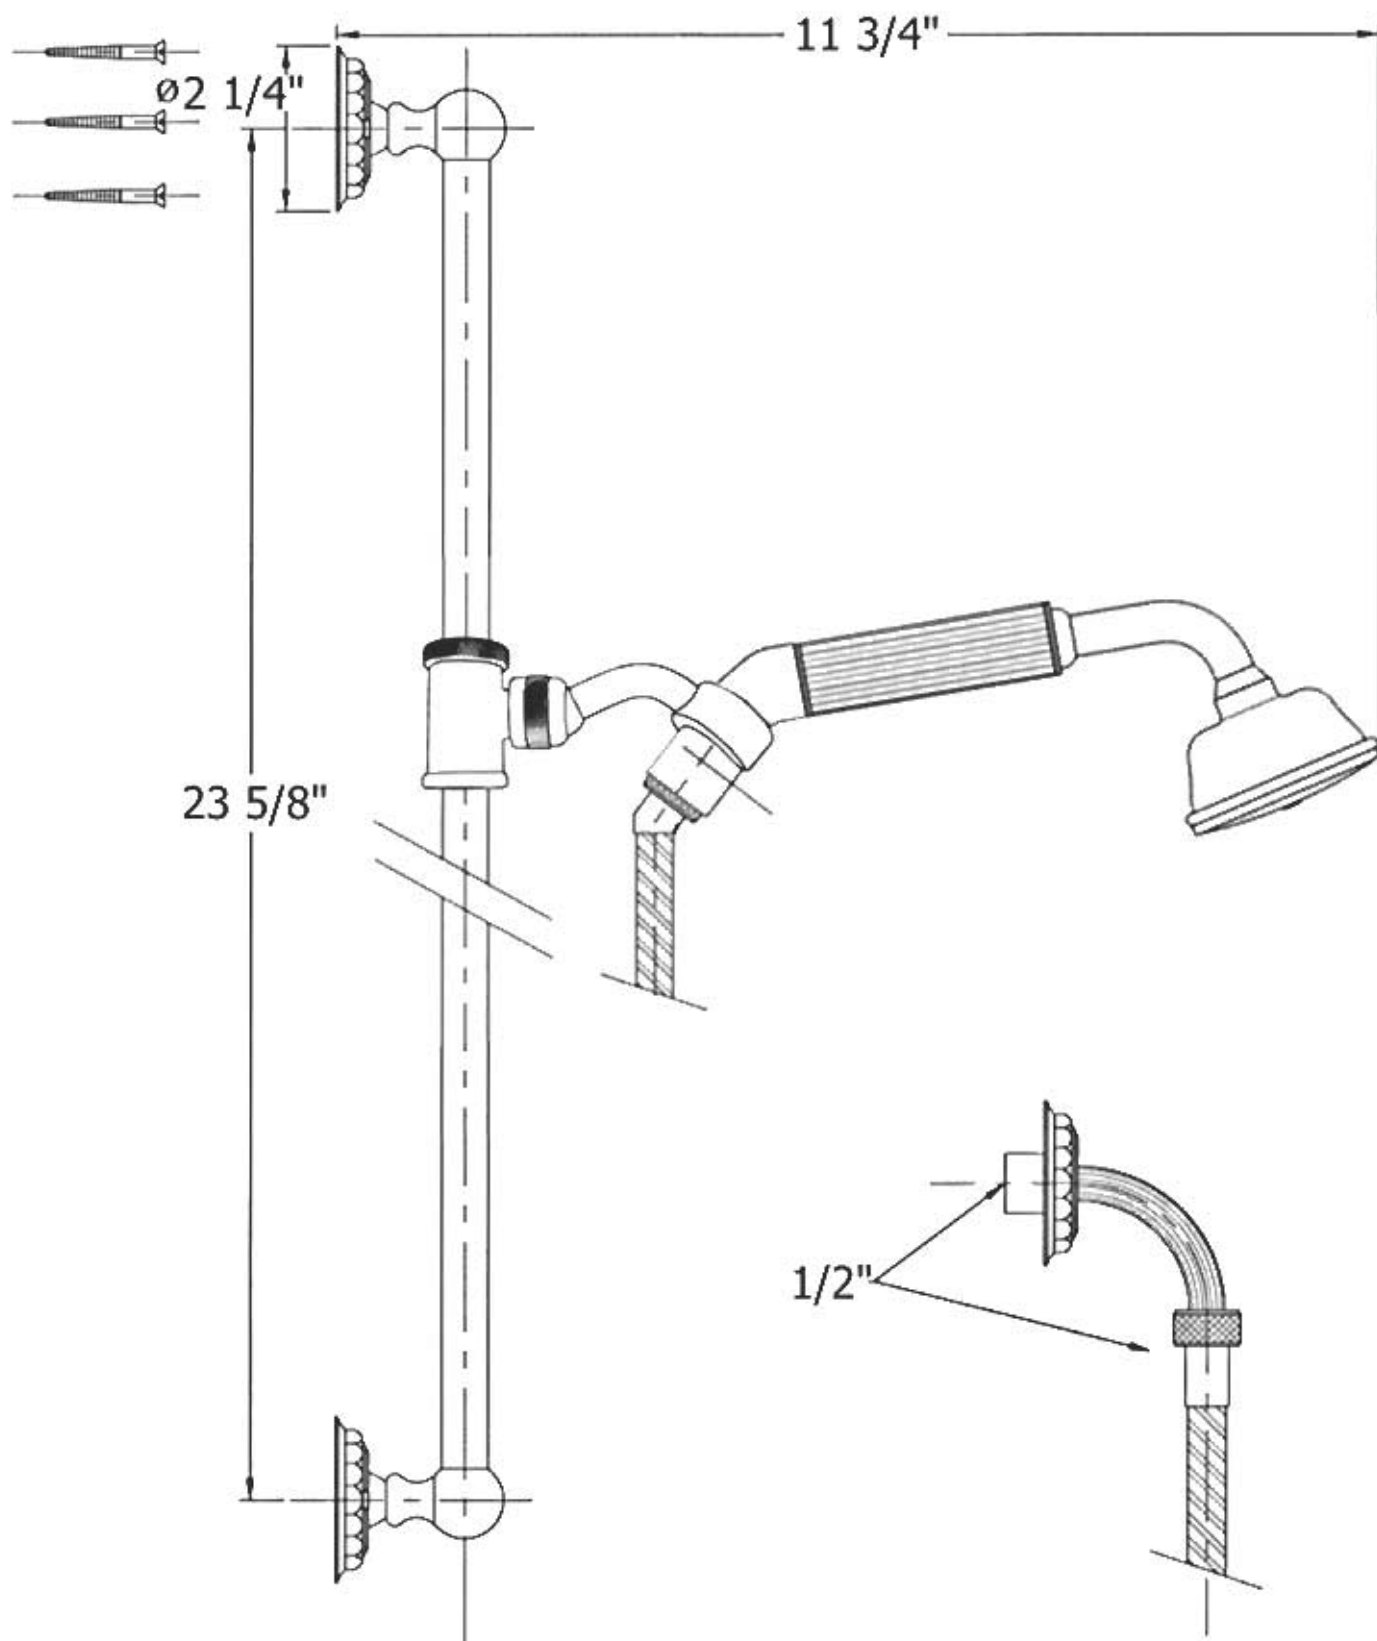

2258 - 'Pompadour' Shower Combination on Sliding Bar