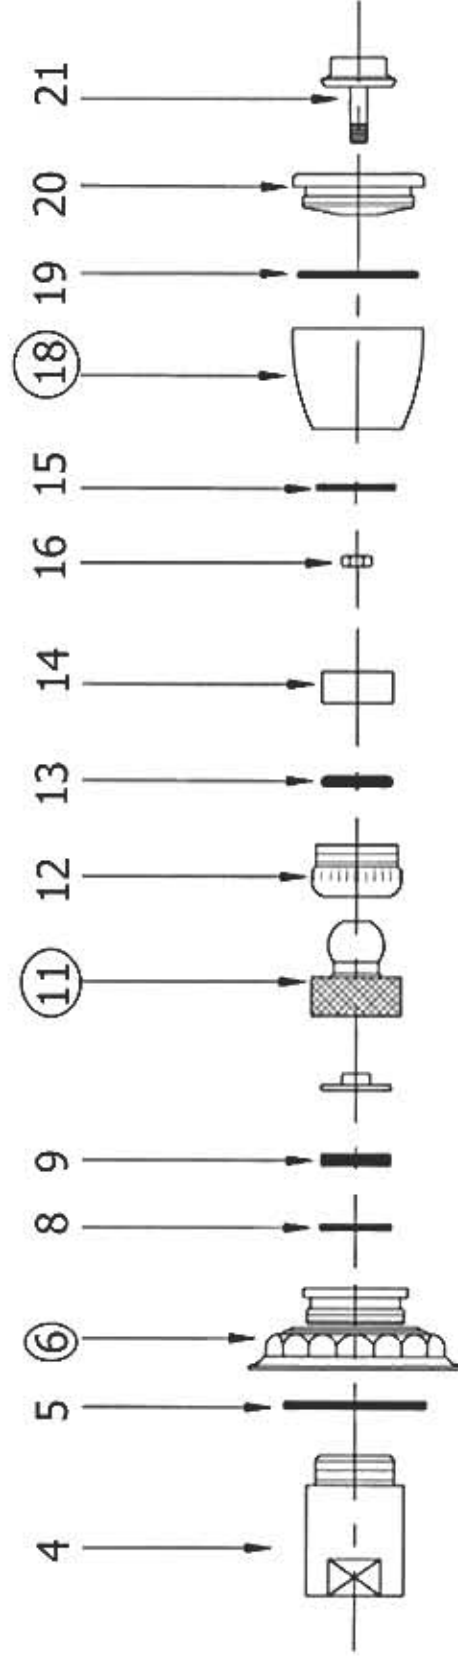

2259 - 'Pompadour' Adjustable Wall Body Spray

Technical Information

- 1/2" female connection
- Flow rate is 2.5 GPM
- Available finishes are Polished Chrome(**48**), Solibrass(**49**), Old Gold(**52**), Old Silver(**53**), Polished Brass(**55**), Polished Nickel(**56**), Brushed Nickel (**57**), Satin Nickel(**60**), Weathered Brass(**70**)
- Please see cleaning instructions for finish care and maintenance information.

Part#

Description

04	1/2" Female Connection
05	Rubber O-ring
06	Wall Escutcheon
08	Rubber O-ring
09	Rubber O-ring
11	Swivel Joint
12	Black Plastic Nut
13	Rubber O-ring
14	White Plastic Insert
15	Rubber O-ring
16	Brass Nut
18	Spray Head
19	Rubber O-ring
20	Black Plastic Insert
21	Plastic Adjustable Cap

Please follow example when ordering parts for 'Pompadour' Body Spray.

- To order part#05– **Rubber O-ring**
 - 9225905xx
- Please substitute finish number needed in place of **xx**.
- To order a part that is not finished use **00**

Herbeau®
L'Art du Sanitaire depuis 1857

2259 - 'Pompadour' Adjustable Wall Body Spray

2259 - 'Pompadour' Adjustable Wall Body Spray

○ - Finished Pieces