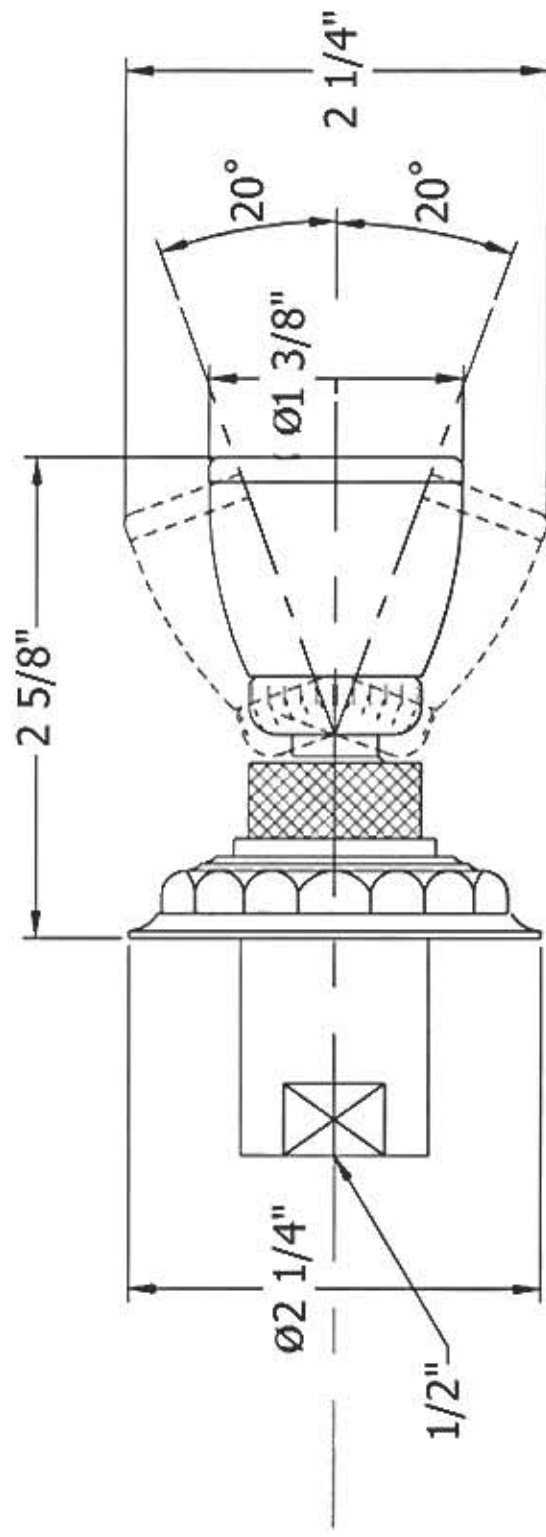

2259 - 'Pompadour' Adjustable Wall Body Spray