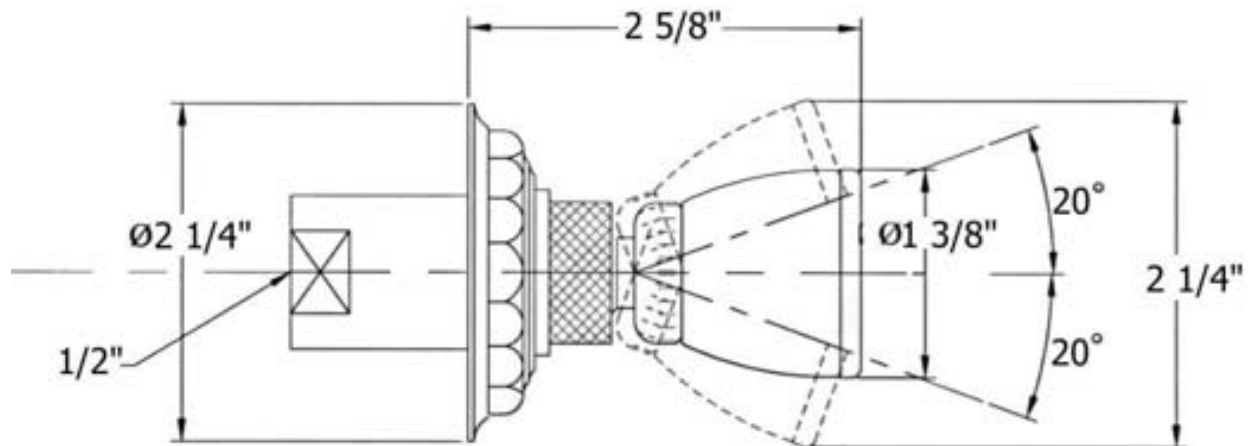

2259 - 'Pompadour' Adjustable Wall Body Spray

Technical Information

- 1/2" female connection
- Flow rate is 2.5 GPM
- Available finishes are Polished Chrome(**48**), Solibrass(**49**), Old Gold(**52**), Old Silver(**53**), Polished Brass(**55**), Polished Nickel(**56**), Brushed Nickel (**57**), Satin Nickel(**60**), Weathered Brass(**70**)
- Please see cleaning instructions for finish care and maintenance information.

Part#

Description

04	1/2" Female Connection
05	Rubber O-ring
06	Wall Escutcheon
08	Rubber O-ring
09	Rubber O-ring
11	Swivel Joint
12	Black Plastic Nut
13	Rubber O-ring
14	White Plastic Insert
15	Rubber O-ring
16	Brass Nut
18	Spray Head
19	Rubber O-ring
20	Black Plastic Insert
21	Plastic Adjustable Cap

Please follow example when ordering parts for 'Pompadour' Body Spray.

- To order part#05– **Rubber O-ring**
 - 9225905xx
- Please substitute finish number needed in place of **xx**.
- To order a part that is not finished use **00**