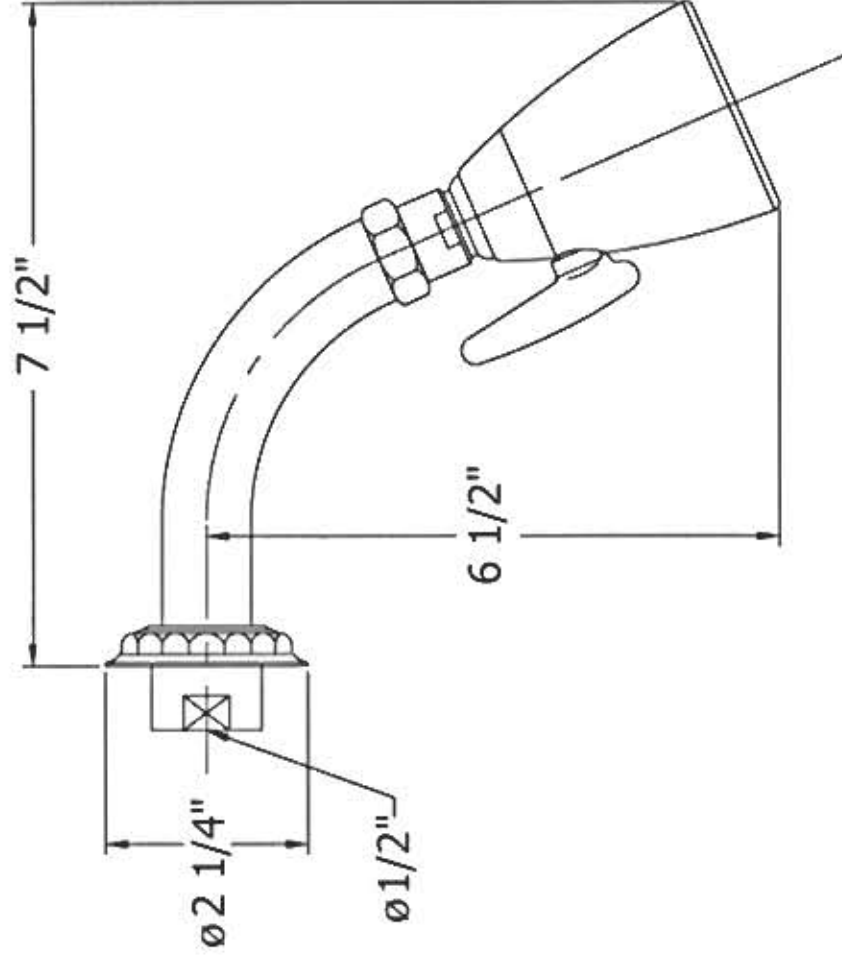

2260 – 'Pompadour' Adjustable Showerhead, Arm, & Flange

Technical Information

- 1/2" female connection
- 7 1/2" projection
- Available finishes are Polished Chrome(**48**), Solibrass(**49**), Old Gold(**52**), Old Silver(**53**), Polished Brass(**55**), Polished Nickel(**56**), Satin Nickel(**60**), Weathered Brass(**70**)
- Please see cleaning instructions for finish care and maintenance information.

Part#

01
02
03
04

Description

Wall Flange
Rubber O-ring
Arm
Showerhead

Please follow example when ordering parts for 'Pompadour' Showerhead.

- To order part#01 – **Wall Flange**
 - 9226001xx
- Please substitute finish number needed in place of **xx**.
- To order a part that is not finished use **00**

Herbeau
L'Art du Sanitaire depuis 1857

2260 - 'Pompadour' Adjustable Showerhead, Arm, & Flange

2260 - 'Pompadour' Adjustable Showerhead, Arm, & Flange

○ - Finished Pieces