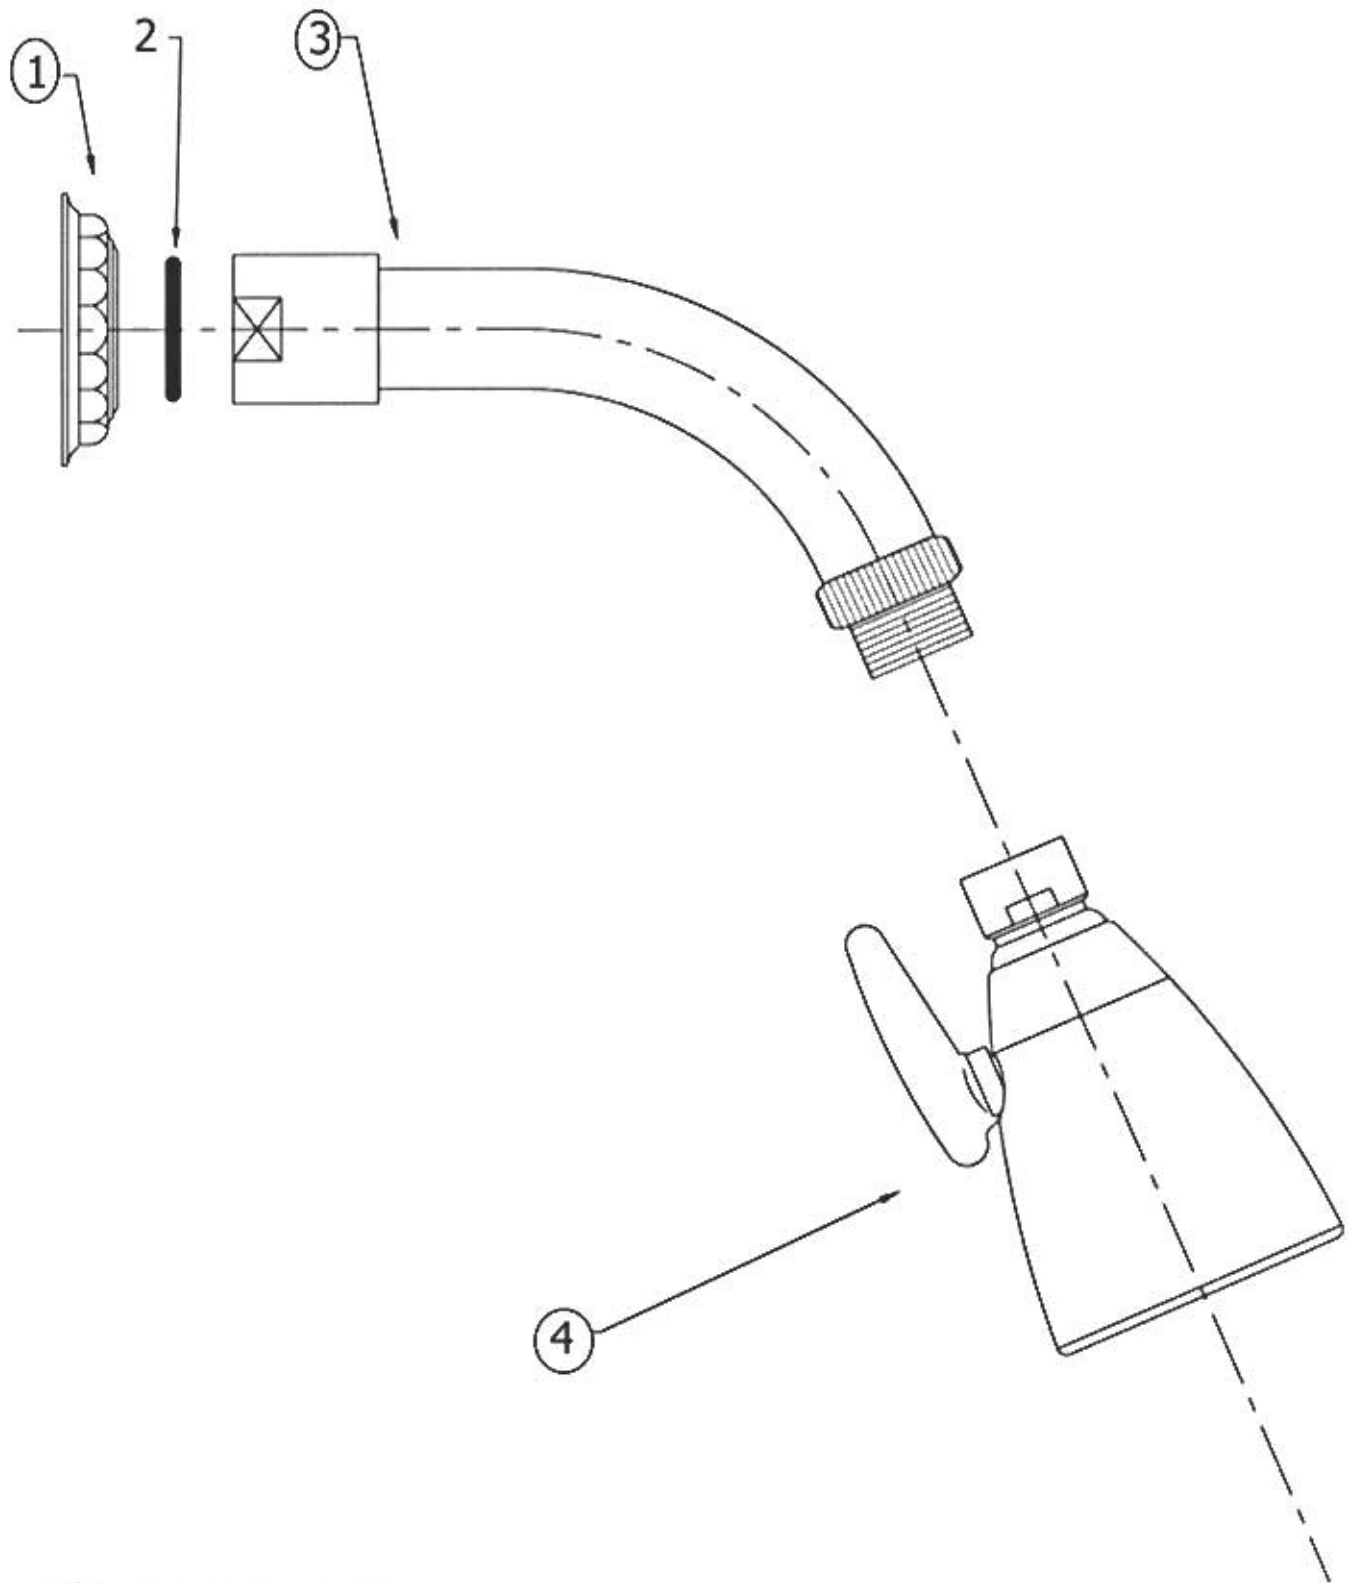

2260 – 'Pompadour' Adjustable Showerhead, Arm, & Flange

Technical Information

- 1/2" female connection
- 7 1/2" projection
- Available finishes are Polished Chrome(**48**), Solibrass(**49**), Old Gold(**52**), Old Silver(**53**), Polished Brass(**55**), Polished Nickel(**56**), Satin Nickel(**60**), Weathered Brass(**70**)
- Please see cleaning instructions for finish care and maintenance information.

Part#

01
02
03
04

Description

Wall Flange
Rubber O-ring
Arm
Showerhead

Please follow example when ordering parts for 'Pompadour' Showerhead.

- To order part#01 – **Wall Flange**
 - 9226001xx
- Please substitute finish number needed in place of **xx**.
- To order a part that is not finished use **00**

Herbeau
L'Art du Sanitaire depuis 1857

2260 - 'Pompadour' Adjustable Showerhead, Arm, & Flange

2260 - 'Pompadour' Adjustable Showerhead, Arm, & Flange

○ - Finished Pieces