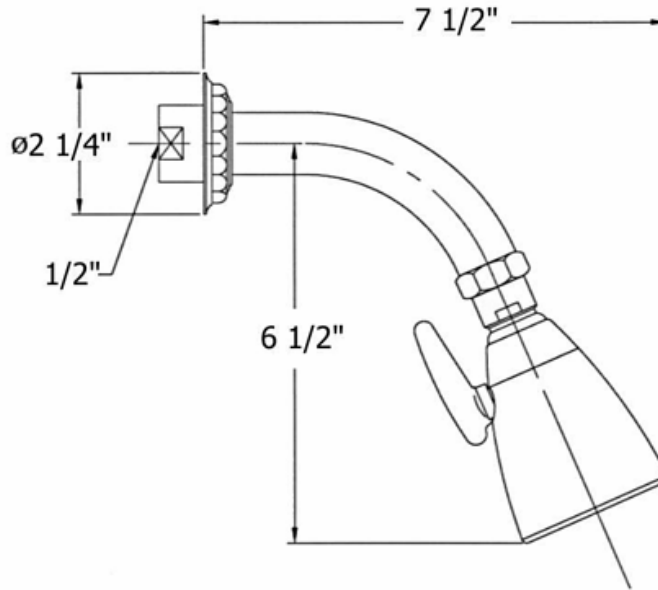

2260 – 'Pompadour' Adjustable Showerhead, Arm, & Flange

Technical Information

- 1/2" female connection
- 7 1/2" projection
- Available finishes are Polished Chrome(**48**), Solibrass(**49**), Old Gold(**52**), Old Silver(**53**), Polished Brass(**55**), Polished Nickel(**56**), Satin Nickel(**60**), Weathered Brass(**70**)
- Please see cleaning instructions for finish care and maintenance information.

Part#

01
02
03
04

Description

Wall Flange
Rubber O-ring
Arm
Showerhead

Please follow example when ordering parts for 'Pompadour' Showerhead.

- To order part#01 – **Wall Flange**
 - 9226001xx
- Please substitute finish number needed in place of **xx**.
- To order a part that is not finished use **00**

Herbeau
L'Art du Sanitaire depuis 1857

2260 - 'Pompadour' Adjustable Showerhead, Arm, & Flange

2260 - 'Pompadour' Adjustable Showerhead, Arm, & Flange

○ - Finished Pieces