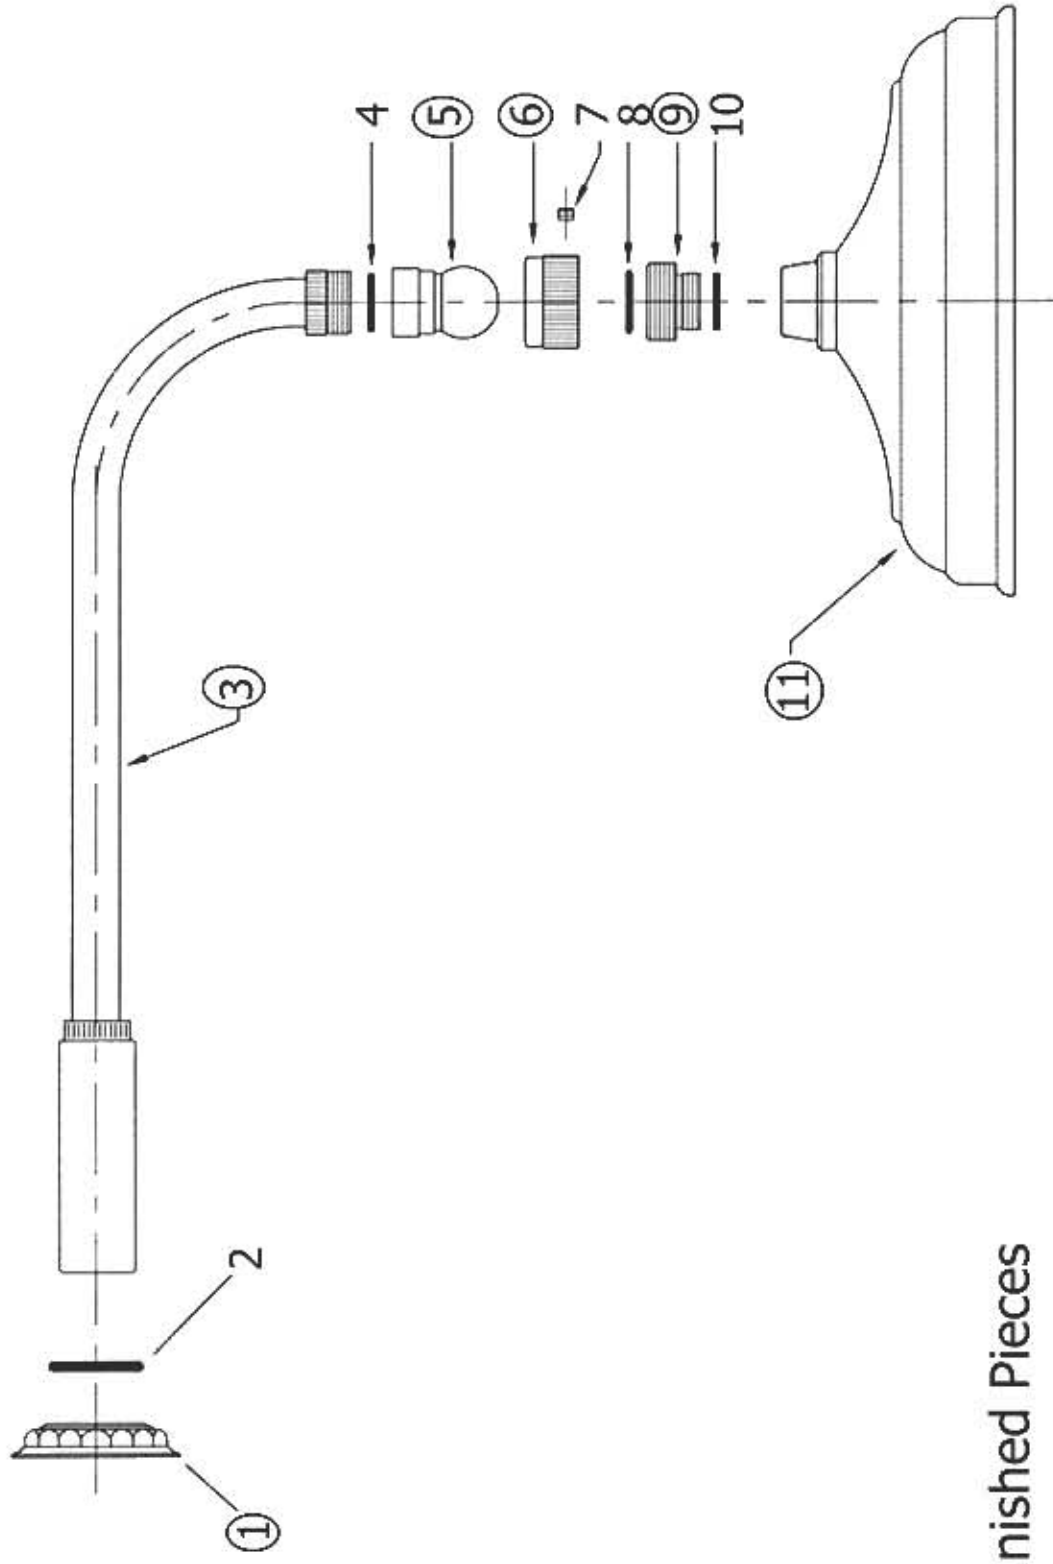

2264 - 'Pompadour' Showerhead, Arm, & Flange

○ - Finished Pieces