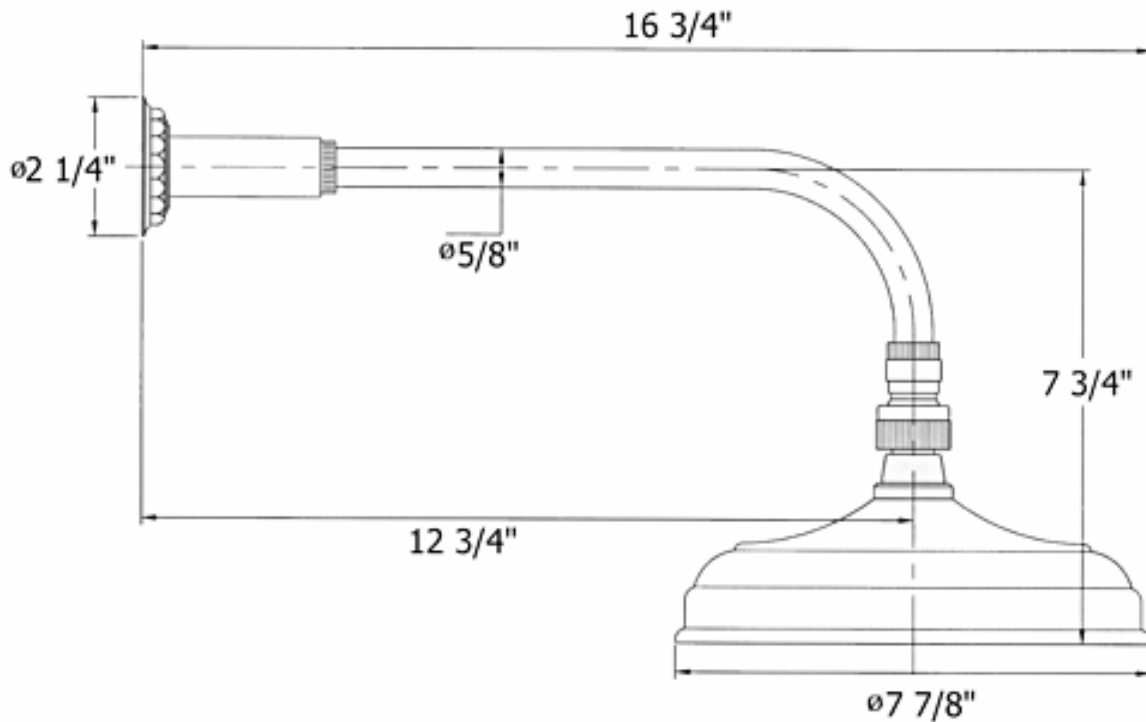

# 2264 – 'Pompadour' Showerhead, Arm, & Flange

## Part#

01  
02  
03  
04  
05  
06  
07  
08  
09  
10  
11

## Description

Wall Flange  
Rubber O-ring  
Arm  
Rubber O-ring  
Swivel Joint  
Finished Nut  
Set Screw  
Rubber O-ring  
Transition Adapter  
Rubber O-ring  
Showerhead

Please follow example when ordering parts for 'Pompadour' Showerhead.