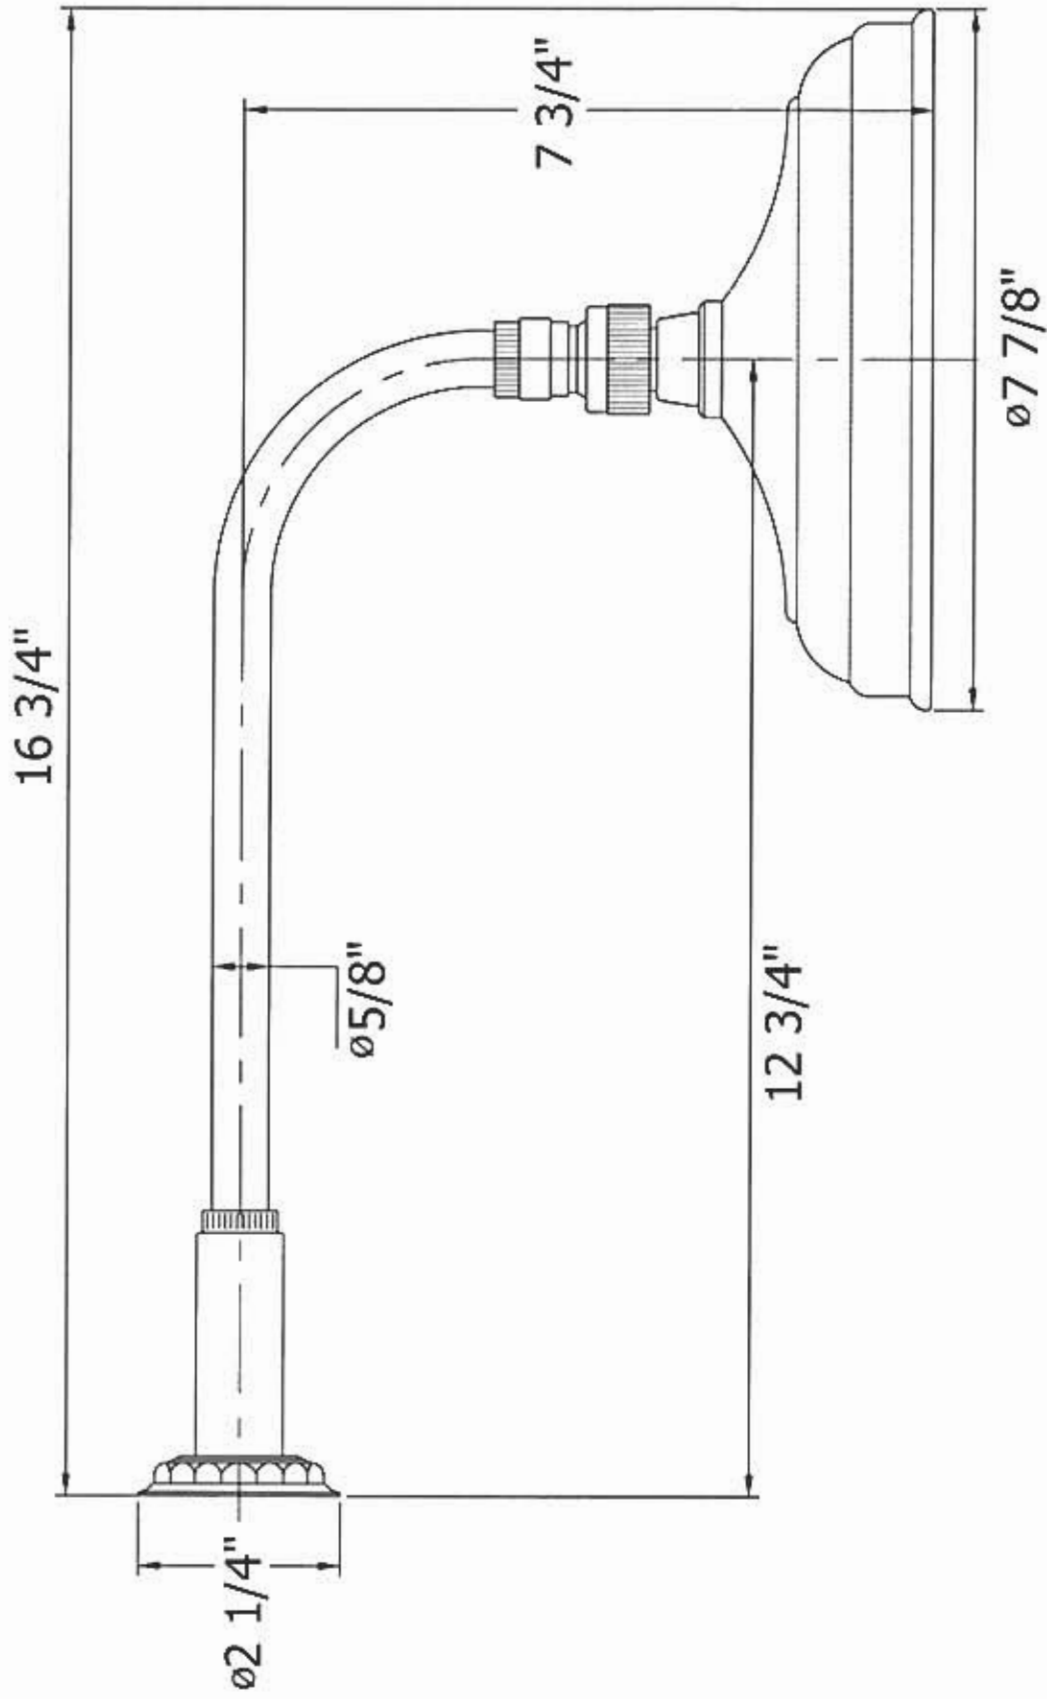

2264 - 'Pompadour' Showerhead, Arm, & Flange