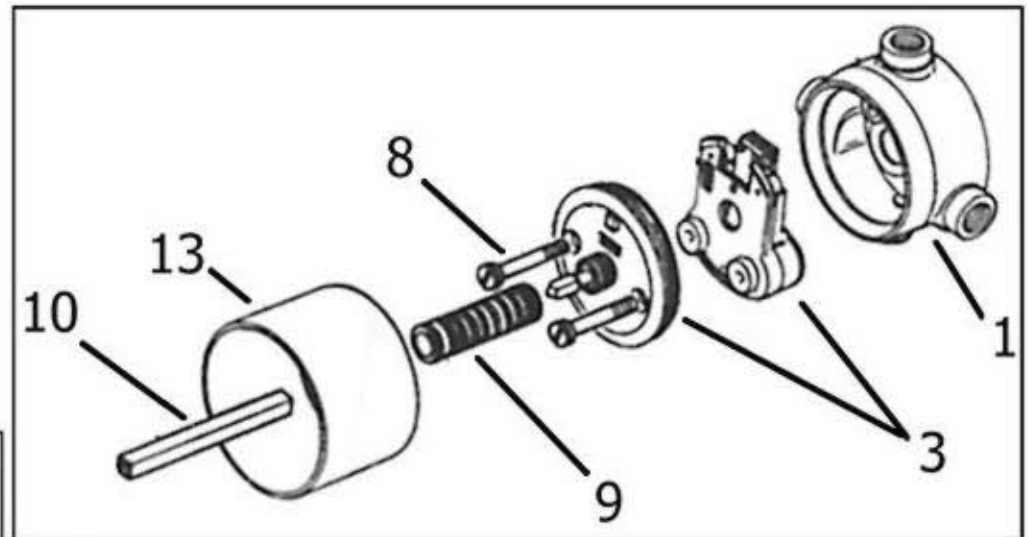

2273 - Pompadour 3/4" Thermostatic Valve

2273-T

2273-R

○ - Finished Pieces