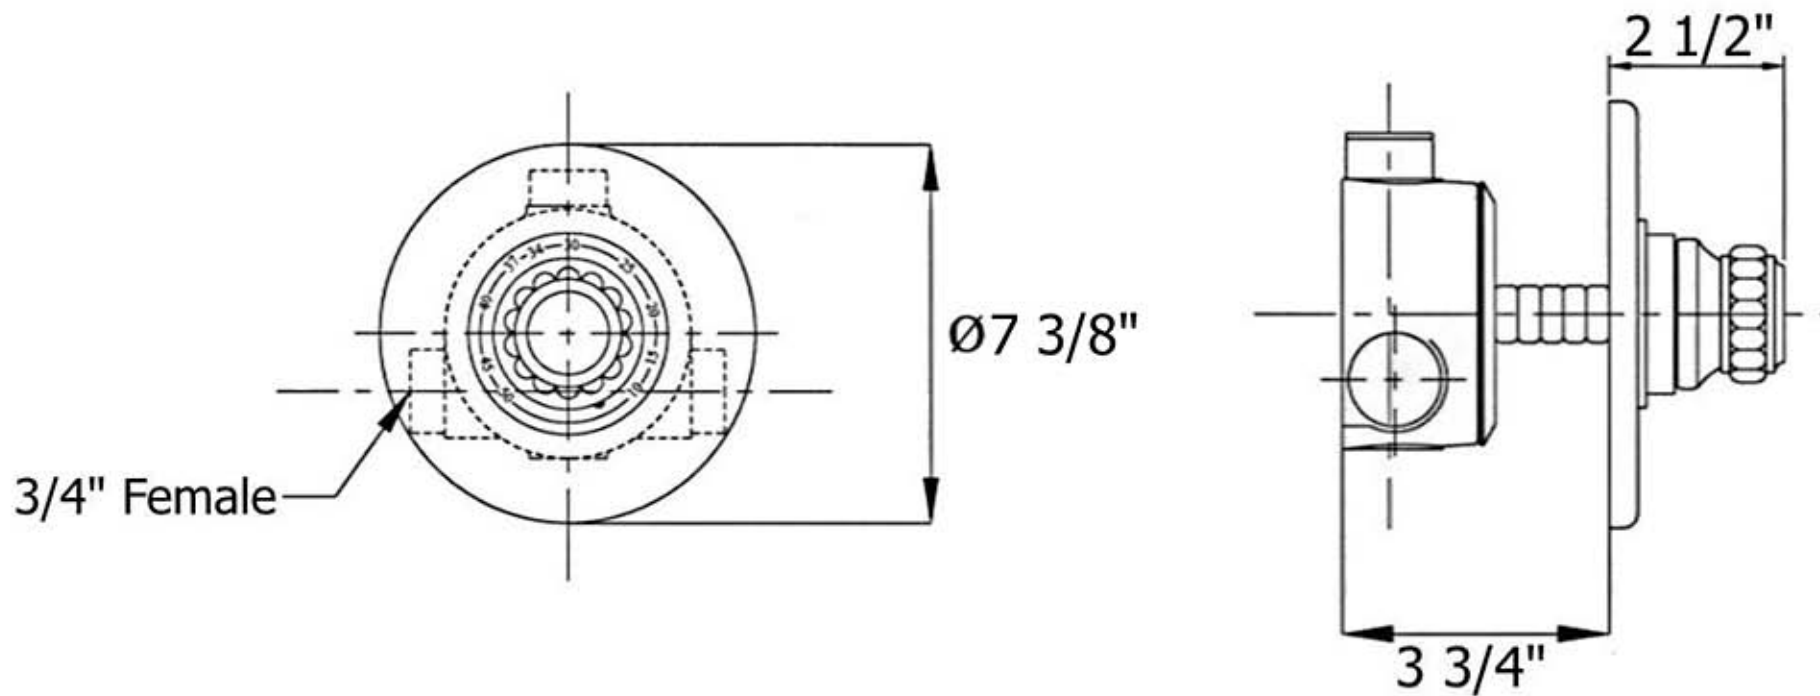

2273 - 'Pompadour' 3/4" Thermostatic Valve