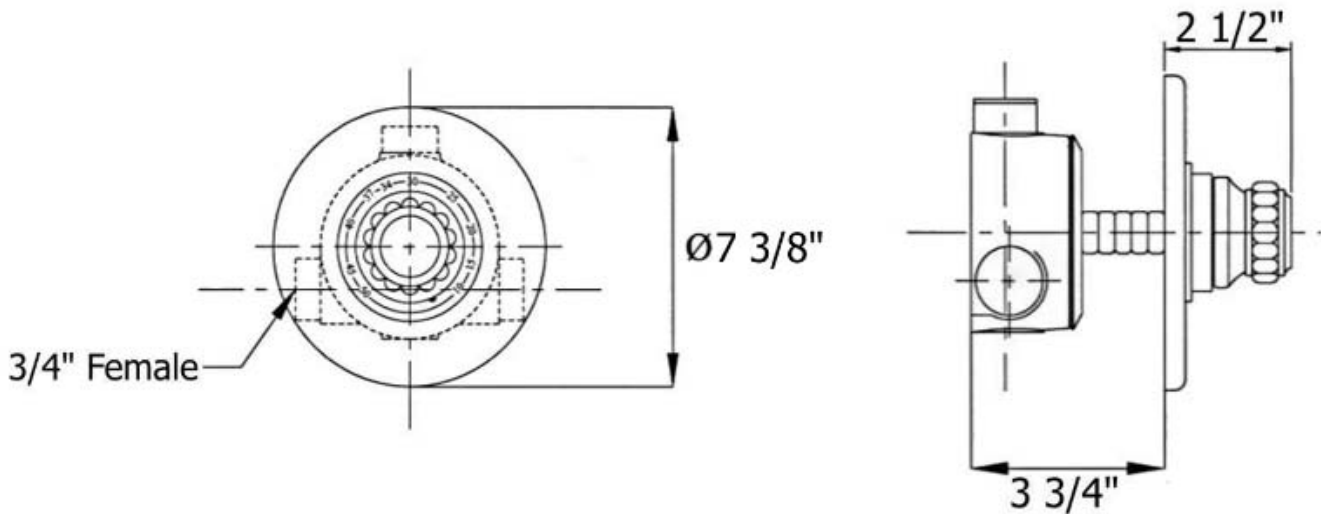

2273 - 'Pompadour' Thermostatic Valve 3/4"

Technical Information

- Two 3/4" female inlets
- Two 3/4" female outlets
- Controls temperature only
- Available finishes are Polished Chrome(48), Solibrass(49), Old Gold(52), Old Silver(53), Polished Brass(55), Polished Nickel(56), Brushed Nickel(57), Satin Nickel(60), Weathered Brass(70)
- Please see cleaning instructions for finish care and maintenance information.

Part#

01
03
05
06
07
08
09
10
11
12
13
14
15
16
17

Description

Body
Cartridge and Cover with Seal
Scold Stop
Cap
Cover Plate
Cover Screws
Threaded Tube
Square Adapter
Finished Dial
Swivel Bushing
Plastic Housing
Nylon Separator
Brass Screw
Handle Escutcheon
Handle

Please follow example when ordering parts for 'Pompadour' Thermostatic Valve.

- To order part#07 – **Cover Plate**
 - 9227307xx
- Please substitute finish number needed in place of xx.
- To order a part that is not finished use 00