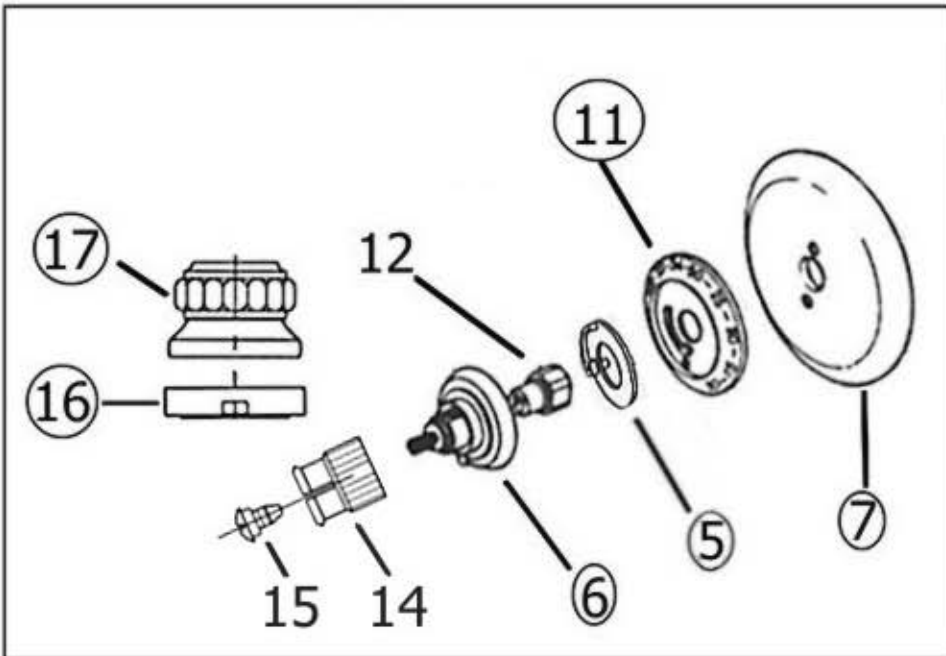

2273 - Pompadour 3/4" Thermostatic Valve

2273-T

2273-R

○ - Finished Pieces