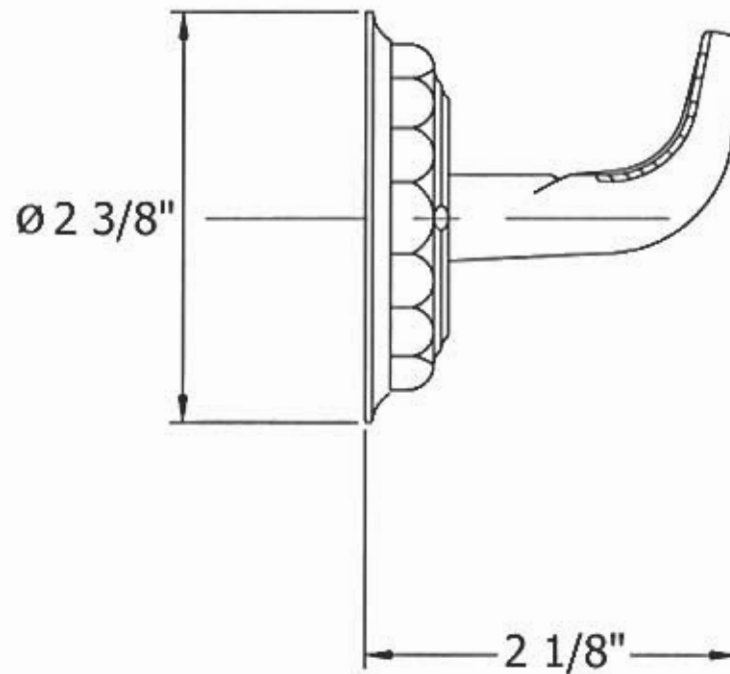

Part#

01
02

Description

Finished Screws
Robe Hook

Please follow example when ordering parts for 'Pompadour' Robe Hook.

- To order part#01– **Finished Screws**
 - 9230101xx
- Please substitute finish number needed in place of **xx**.
- To order a part that is not finished use **00**

Herbeau
L'Art du Sanitaire depuis 1857

2301 - 'Pompadour' Robe Hook

2301 - 'Pompadour' Robe Hook

○ - Finished Pieces