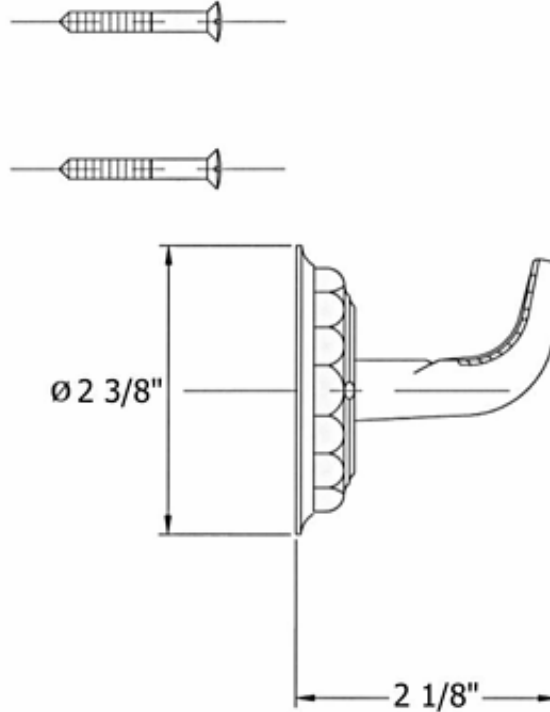

2301 – 'Pompadour' Robe Hook

Technical Information

- Available finishes are Polished Chrome(48), Solibrass(49), Old Gold(52), Old Silver(53), Polished Brass(55), Polished Nickel(56), Satin Nickel(60), Weathered Brass(70)
- Please see cleaning instructions for finish care and maintenance information.

Part#

01
02

Description

Finished Screws
Robe Hook

Please follow example when ordering parts for 'Pompadour' Robe Hook.

- To order part#01– **Finished Screws**
 - 9230101xx
- Please substitute finish number needed in place of **xx**.
- To order a part that is not finished use **00**