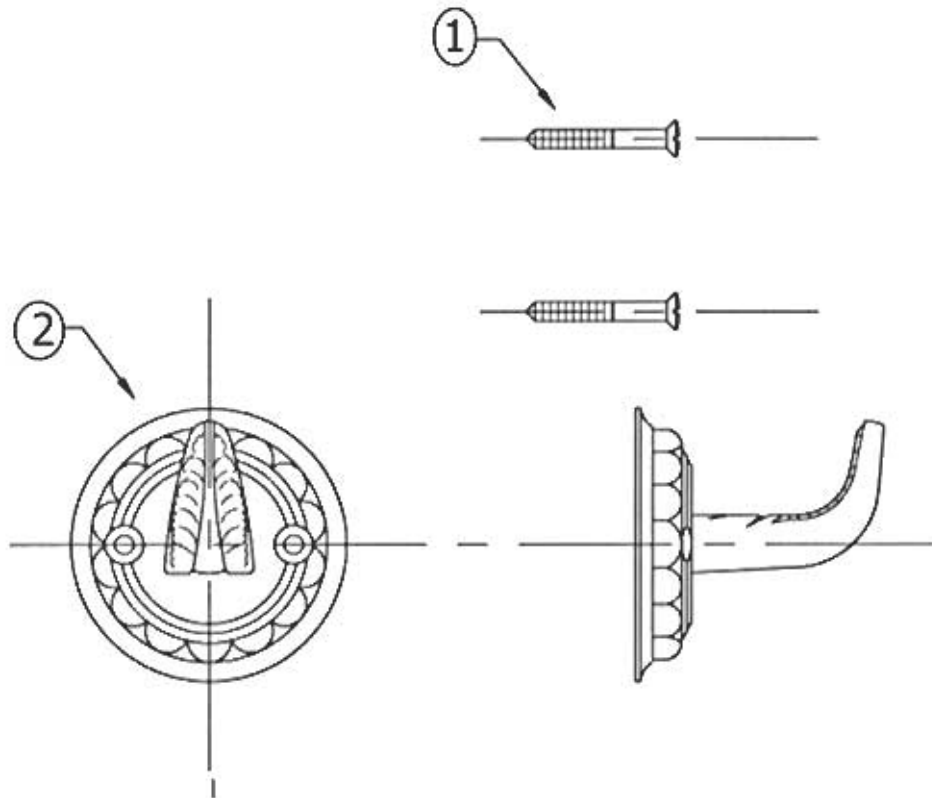

Part#

01
02

Description

Finished Screws
Robe Hook

Please follow example when ordering parts for 'Pompadour' Robe Hook.

- To order part#01– **Finished Screws**
 - 9230101xx
- Please substitute finish number needed in place of **xx**.
- To order a part that is not finished use **00**

Herbeau
L'Art du Sanitaire depuis 1857

2301 - 'Pompadour' Robe Hook

2301 - 'Pompadour' Robe Hook

○ - Finished Pieces