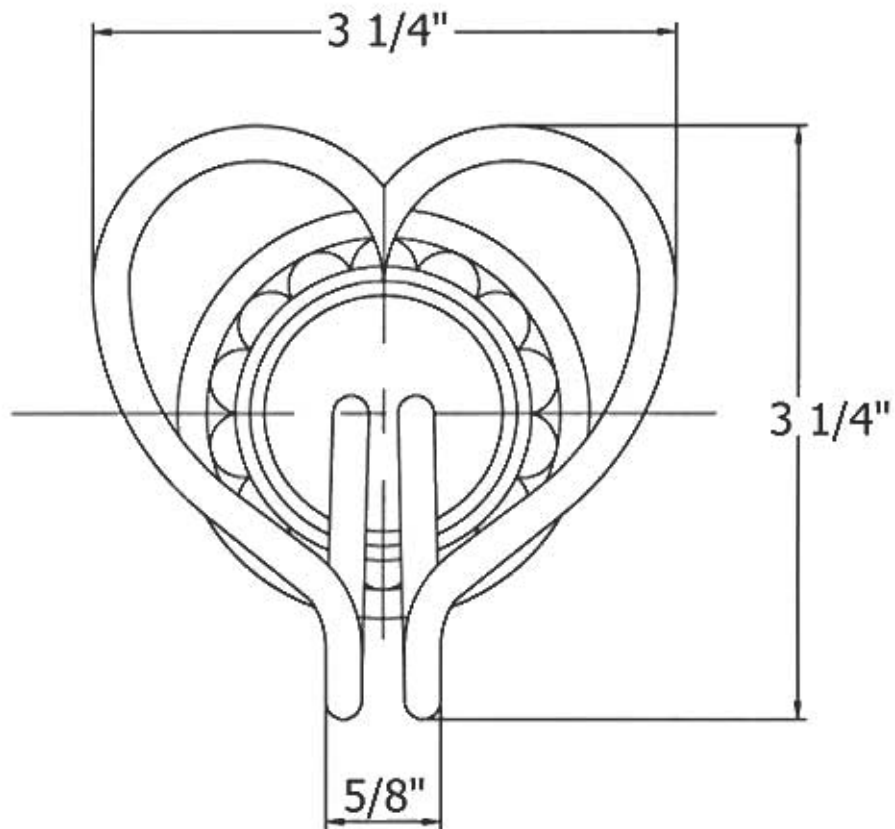

2302 - 'Pompadour' Coat Peg