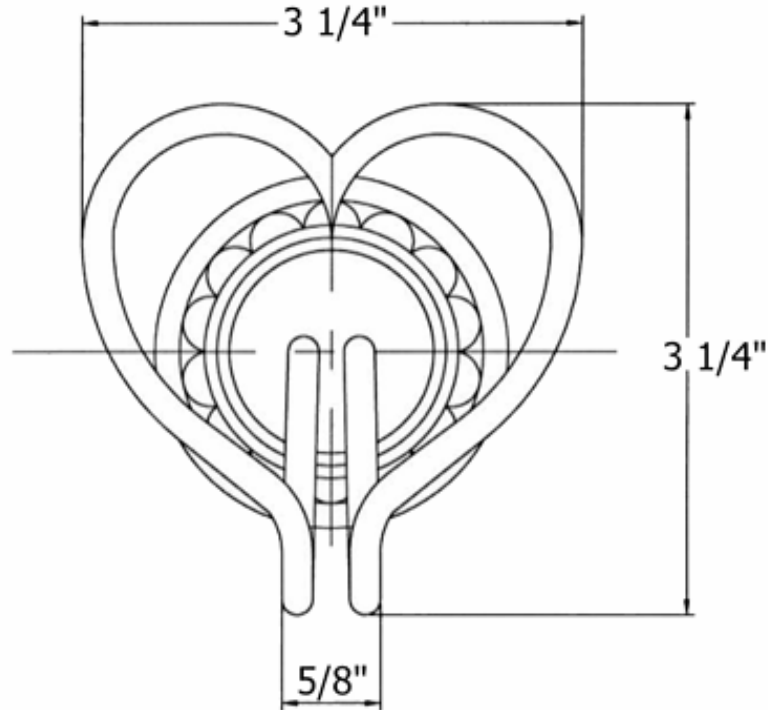

2302 – 'Pompadour' Coat Peg

Technical Information

- Available finishes are Polished Chrome(48), Solibrass(49), Old Gold(52), Old Silver(53), Polished Brass(55), Polished Nickel(56), Satin Nickel(60), Weathered Brass(70)
- Please see cleaning instructions for finish care and maintenance information.

Part#

01
02

Description

Finished Screws
Coat Peg

Please follow example when ordering parts for 'Pompadour' Coat Peg.

- To order part#01– **Finished Screws**
  - 9230201xx
- Please substitute finish number needed in place of **xx**.
- To order a part that is not finished use **00**

Herbeau
L'Art du Sanitaire depuis 1857