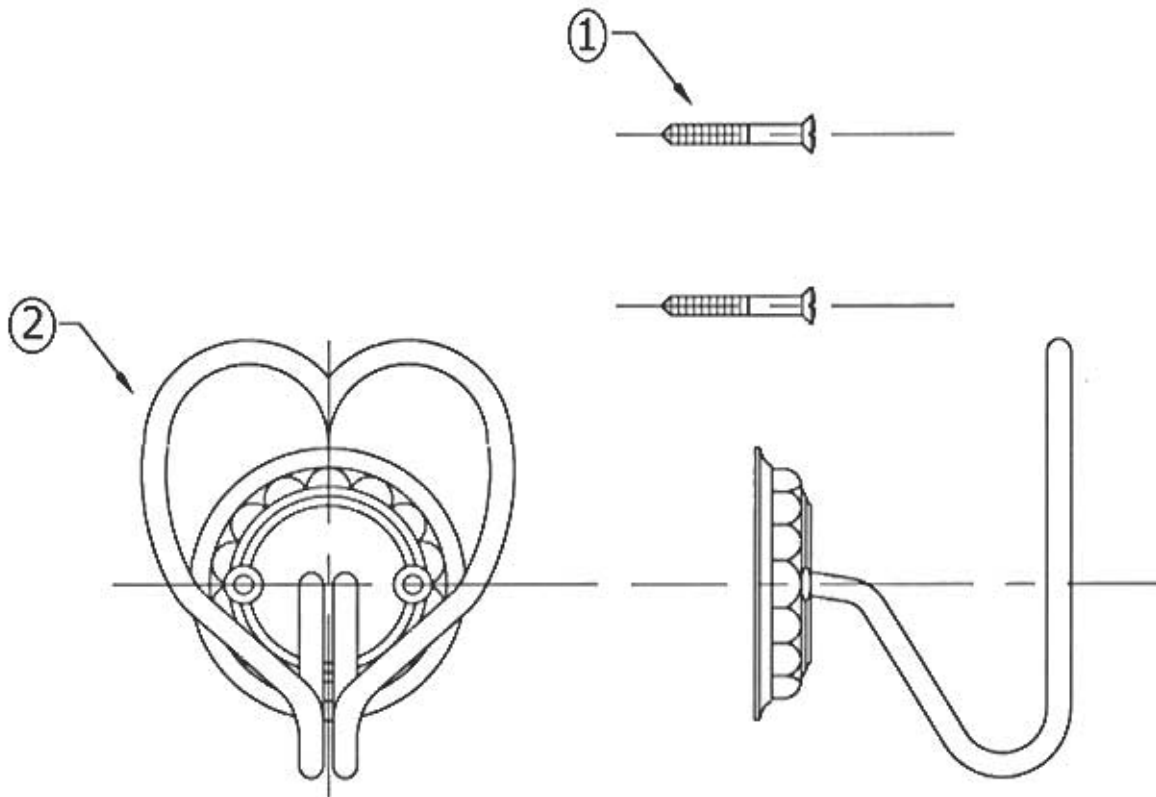

2302 - 'Pompadour' Coat Peg

○ - Finished Pieces