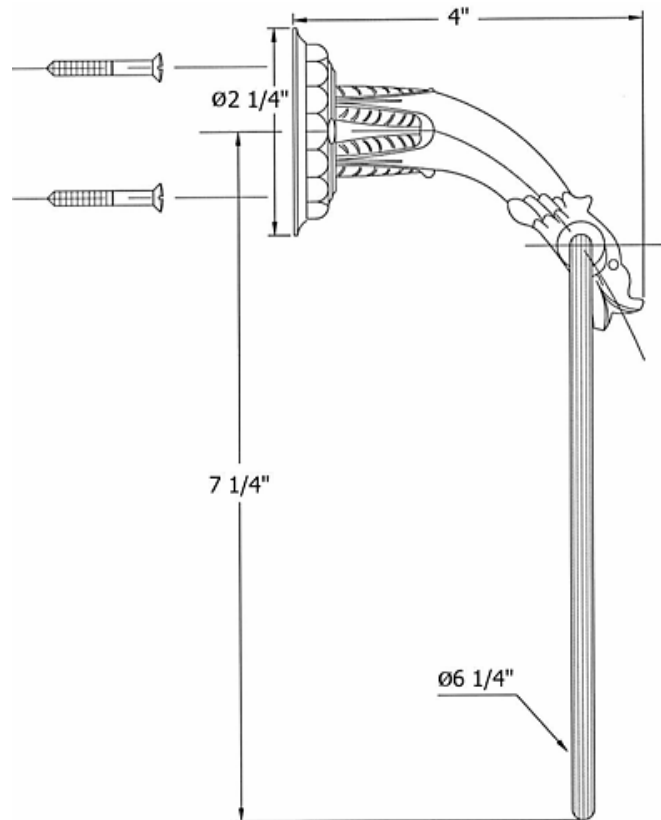

2303 – 'Pompadour' 6" Towel Ring

Technical Information

- Available finishes are Polished Chrome(**48**), Solibrass(**49**), Old Gold(**52**), Old Silver(**53**), Polished Brass(**55**), Polished Nickel(**56**), Satin Nickel(**60**), Weathered Brass(**70**)
- Please see cleaning instructions for finish care and maintenance information.

Part#

01
02
03
04

Description

Gargoyle Bracket
Plastic Threaded Stem
Finished Ring
Finished Screws

Please follow example when ordering parts for 'Pompadour' Towel Ring.

- To order part#01– **Finished Screws**
 - 9230304xx
- Please substitute finish number needed in place of **xx**.
- To order a part that is not finished use **00**

Herbeau
L'Art du Sanitaire depuis 1857

2303 - 'Pompadour' 6" Towel Ring

2303 - 'Pompadour' 6" Towel Ring

○ - Finished Pieces