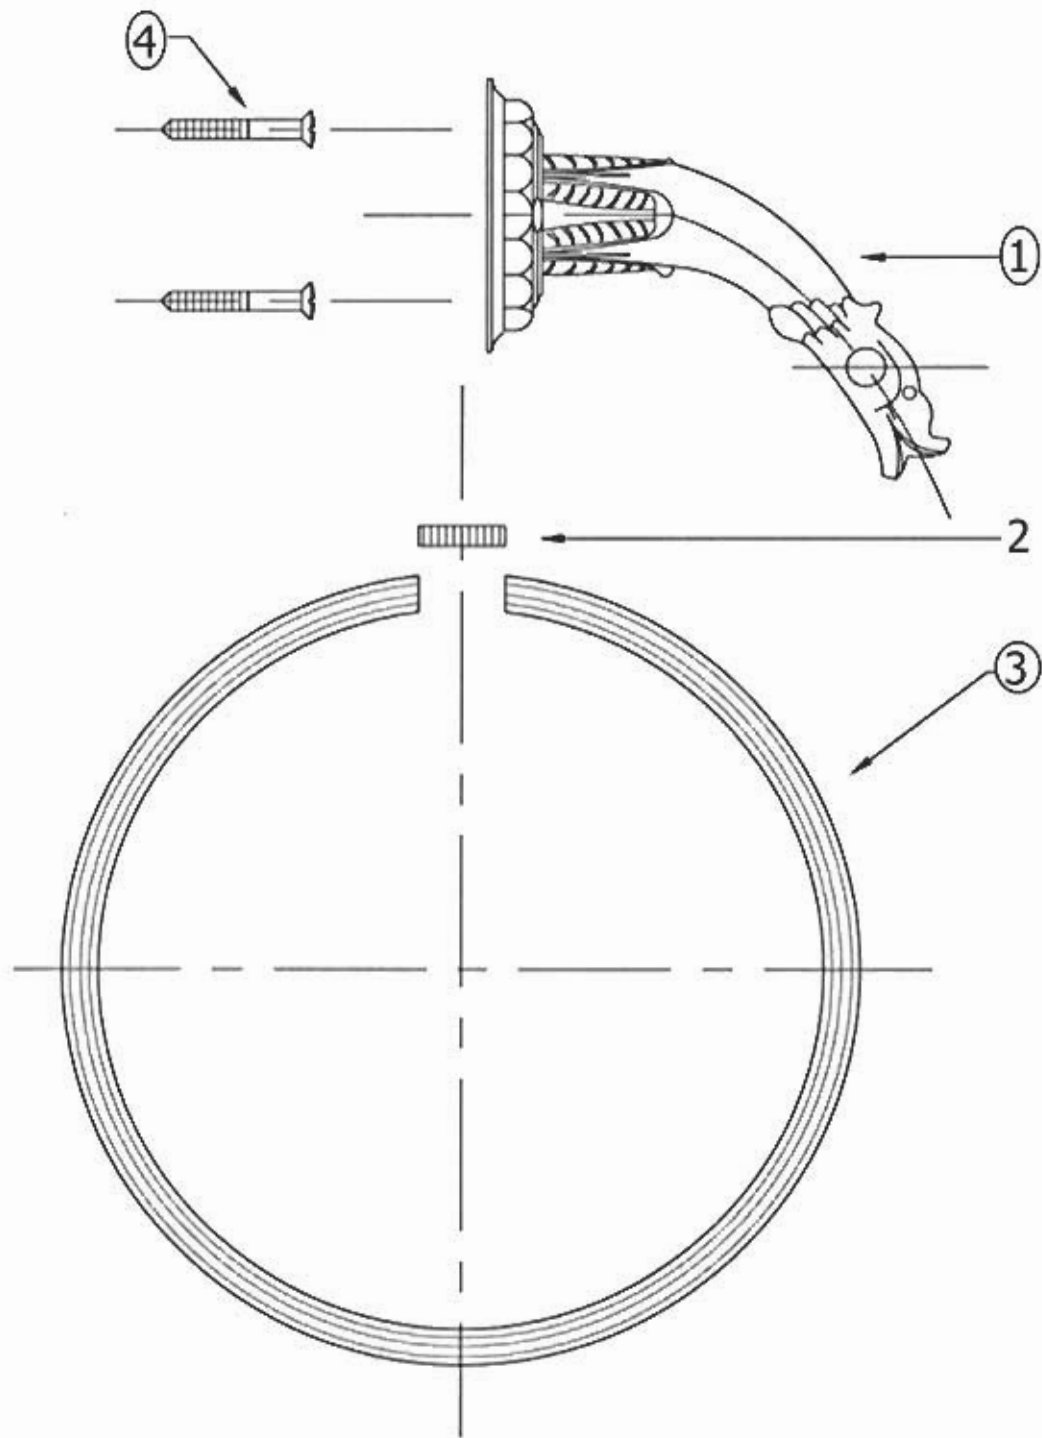

2303 – 'Pompadour' 6" Towel Ring

Technical Information

- Available finishes are Polished Chrome(**48**), Solibrass(**49**), Old Gold(**52**), Old Silver(**53**), Polished Brass(**55**), Polished Nickel(**56**), Satin Nickel(**60**), Weathered Brass(**70**)
- Please see cleaning instructions for finish care and maintenance information.

Part#

01
02
03
04

Description

Gargoyle Bracket
Plastic Threaded Stem
Finished Ring
Finished Screws

Please follow example when ordering parts for 'Pompadour' Towel Ring.

- To order part#01– **Finished Screws**
 - 9230304xx
- Please substitute finish number needed in place of **xx**.
- To order a part that is not finished use **00**

Herbeau
L'Art du Sanitaire depuis 1857

2303 - 'Pompadour' 6" Towel Ring

2303 - 'Pompadour' 6" Towel Ring

○ - Finished Pieces