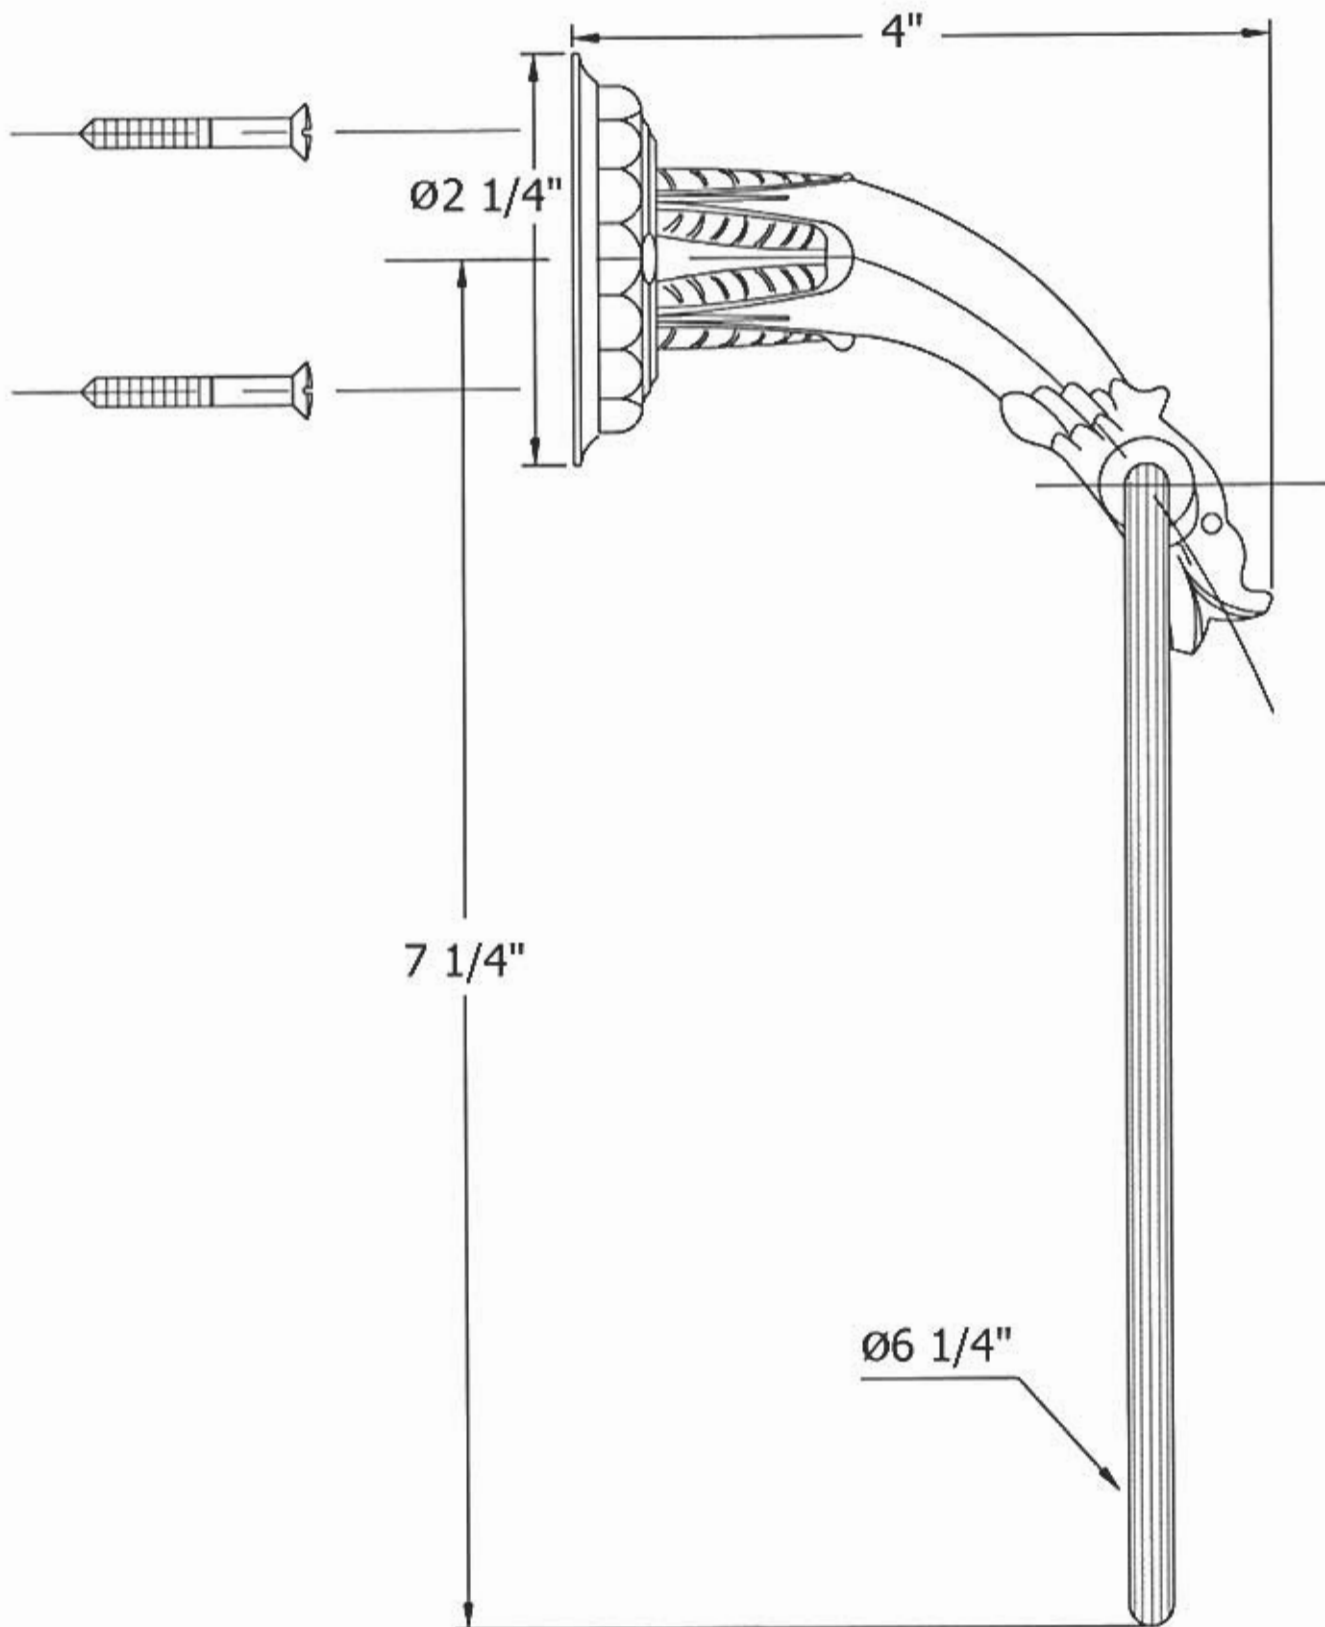

2303 – 'Pompadour' 6" Towel Ring

Technical Information

- Available finishes are Polished Chrome(**48**), Solibrass(**49**), Old Gold(**52**), Old Silver(**53**), Polished Brass(**55**), Polished Nickel(**56**), Satin Nickel(**60**), Weathered Brass(**70**)
- Please see cleaning instructions for finish care and maintenance information.

Part#

01
02
03
04

Description

Gargoyle Bracket
Plastic Threaded Stem
Finished Ring
Finished Screws

Please follow example when ordering parts for 'Pompadour' Towel Ring.

- To order part#01– **Finished Screws**
 - 9230304xx
- Please substitute finish number needed in place of **xx**.
- To order a part that is not finished use **00**

Herbeau
L'Art du Sanitaire depuis 1857

2303 - 'Pompadour' 6" Towel Ring

2303 - 'Pompadour' 6" Towel Ring

○ - Finished Pieces