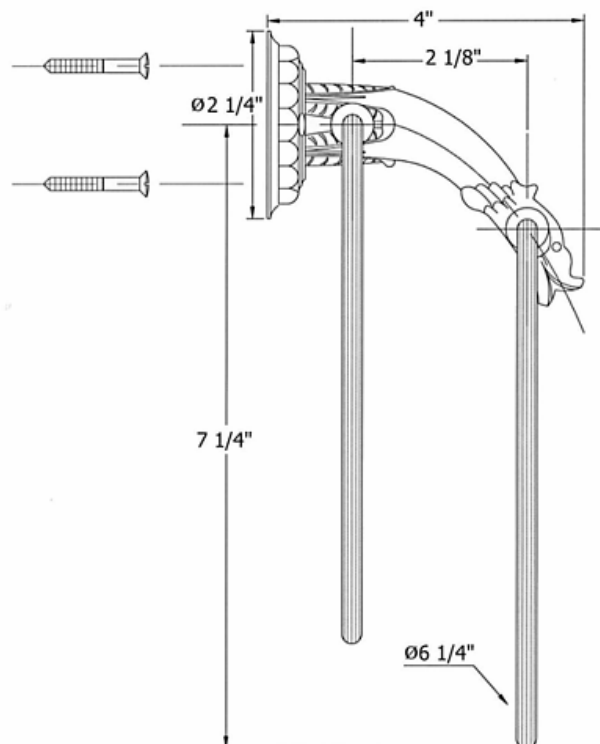

2304 – 'Pompadour' Double Towel Ring

Technical Information

- Available finishes are Polished Chrome(**48**), Solibrass(**49**), Old Gold(**52**), Old Silver(**53**), Polished Brass(**55**), Polished Nickel(**56**), Satin Nickel(**60**), Weathered Brass(**70**)
- Please see cleaning instructions for finish care and maintenance information.

Part#

01
02
03
04

Description

Gargoyle Bracket
Plastic Threaded Stem
Finished Ring
Finished Screws

Please follow example when ordering parts for 'Pompadour' Towel Ring.

- To order part#04– **Finished Screws**
 - 9230404xx
- Please substitute finish number needed in place of **xx**.
- To order a part that is not finished use **00**

Herbeau
L'Art du Sanitaire depuis 1857

2304 - 'Pompadour' Double Towel Ring

2304 - 'Pompadour' Double Towel Ring

○ - Finished Pieces