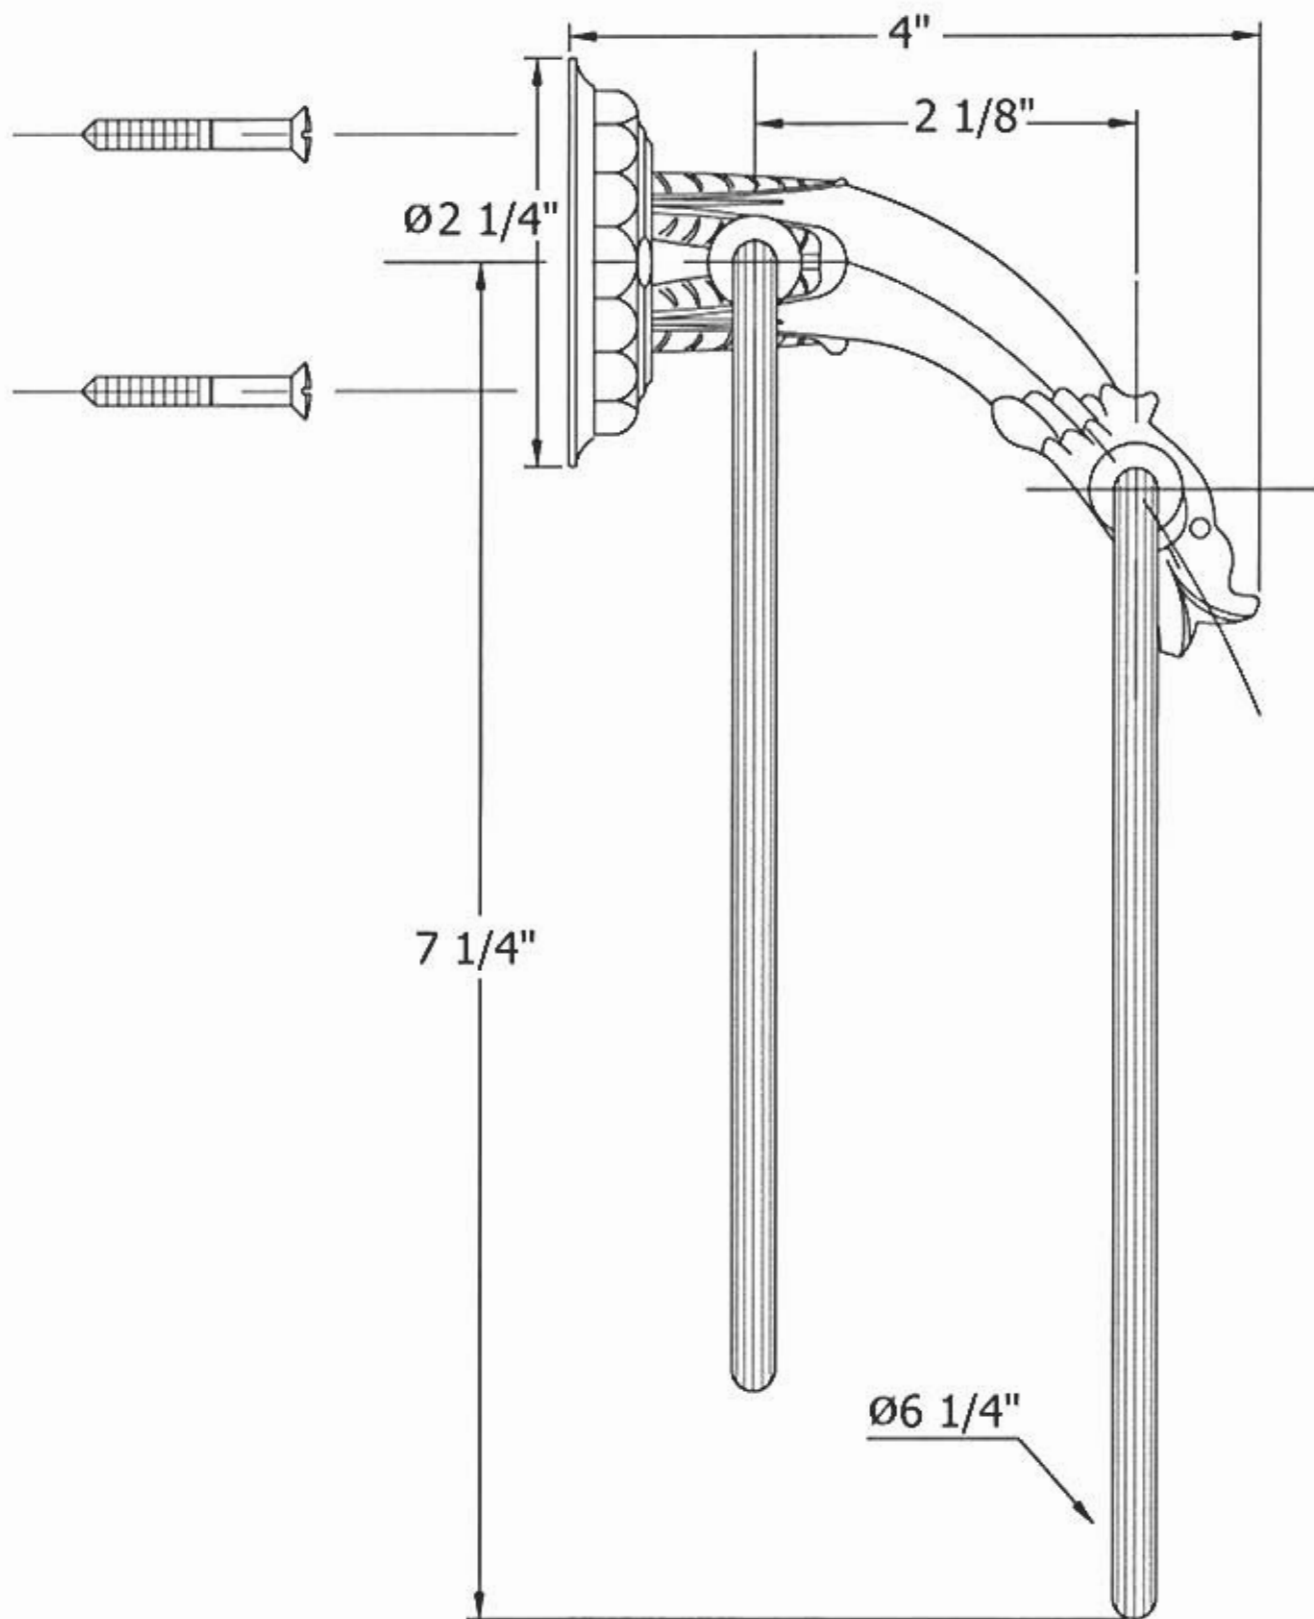

2304 – 'Pompadour' Double Towel Ring

Technical Information

- Available finishes are Polished Chrome(**48**), Solibrass(**49**), Old Gold(**52**), Old Silver(**53**), Polished Brass(**55**), Polished Nickel(**56**), Satin Nickel(**60**), Weathered Brass(**70**)
- Please see cleaning instructions for finish care and maintenance information.

Part#

01
02
03
04

Description

Gargoyle Bracket
Plastic Threaded Stem
Finished Ring
Finished Screws

Please follow example when ordering parts for 'Pompadour' Towel Ring.

- To order part#04– **Finished Screws**
 - 9230404xx
- Please substitute finish number needed in place of **xx**.
- To order a part that is not finished use **00**

Herbeau
L'Art du Sanitaire depuis 1857

2304 - 'Pompadour' Double Towel Ring

2304 - 'Pompadour' Double Towel Ring

○ - Finished Pieces