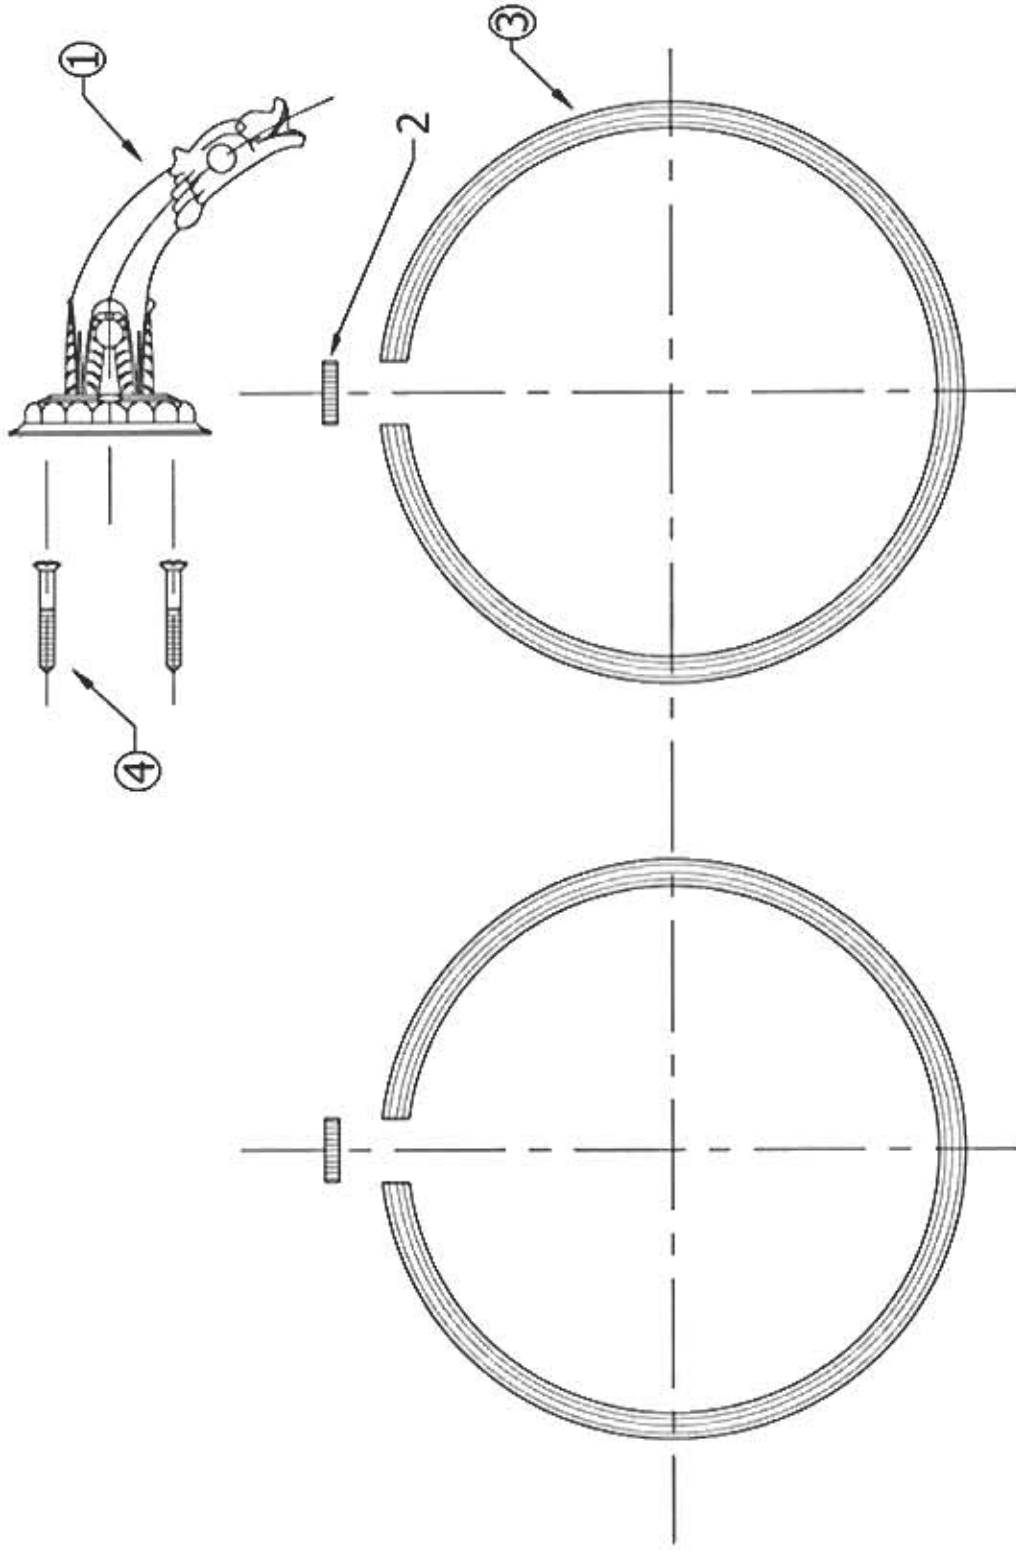

2304 – 'Pompadour' Double Towel Ring

Technical Information

- Available finishes are Polished Chrome(**48**), Solibrass(**49**), Old Gold(**52**), Old Silver(**53**), Polished Brass(**55**), Polished Nickel(**56**), Satin Nickel(**60**), Weathered Brass(**70**)
- Please see cleaning instructions for finish care and maintenance information.

Part#

01
02
03
04

Description

Gargoyle Bracket
Plastic Threaded Stem
Finished Ring
Finished Screws

Please follow example when ordering parts for 'Pompadour' Towel Ring.

- To order part#04– **Finished Screws**
 - 9230404xx
- Please substitute finish number needed in place of **xx**.
- To order a part that is not finished use **00**

Herbeau
L'Art du Sanitaire depuis 1857

2304 - 'Pompadour' Double Towel Ring

2304 - 'Pompadour' Double Towel Ring

○ - Finished Pieces