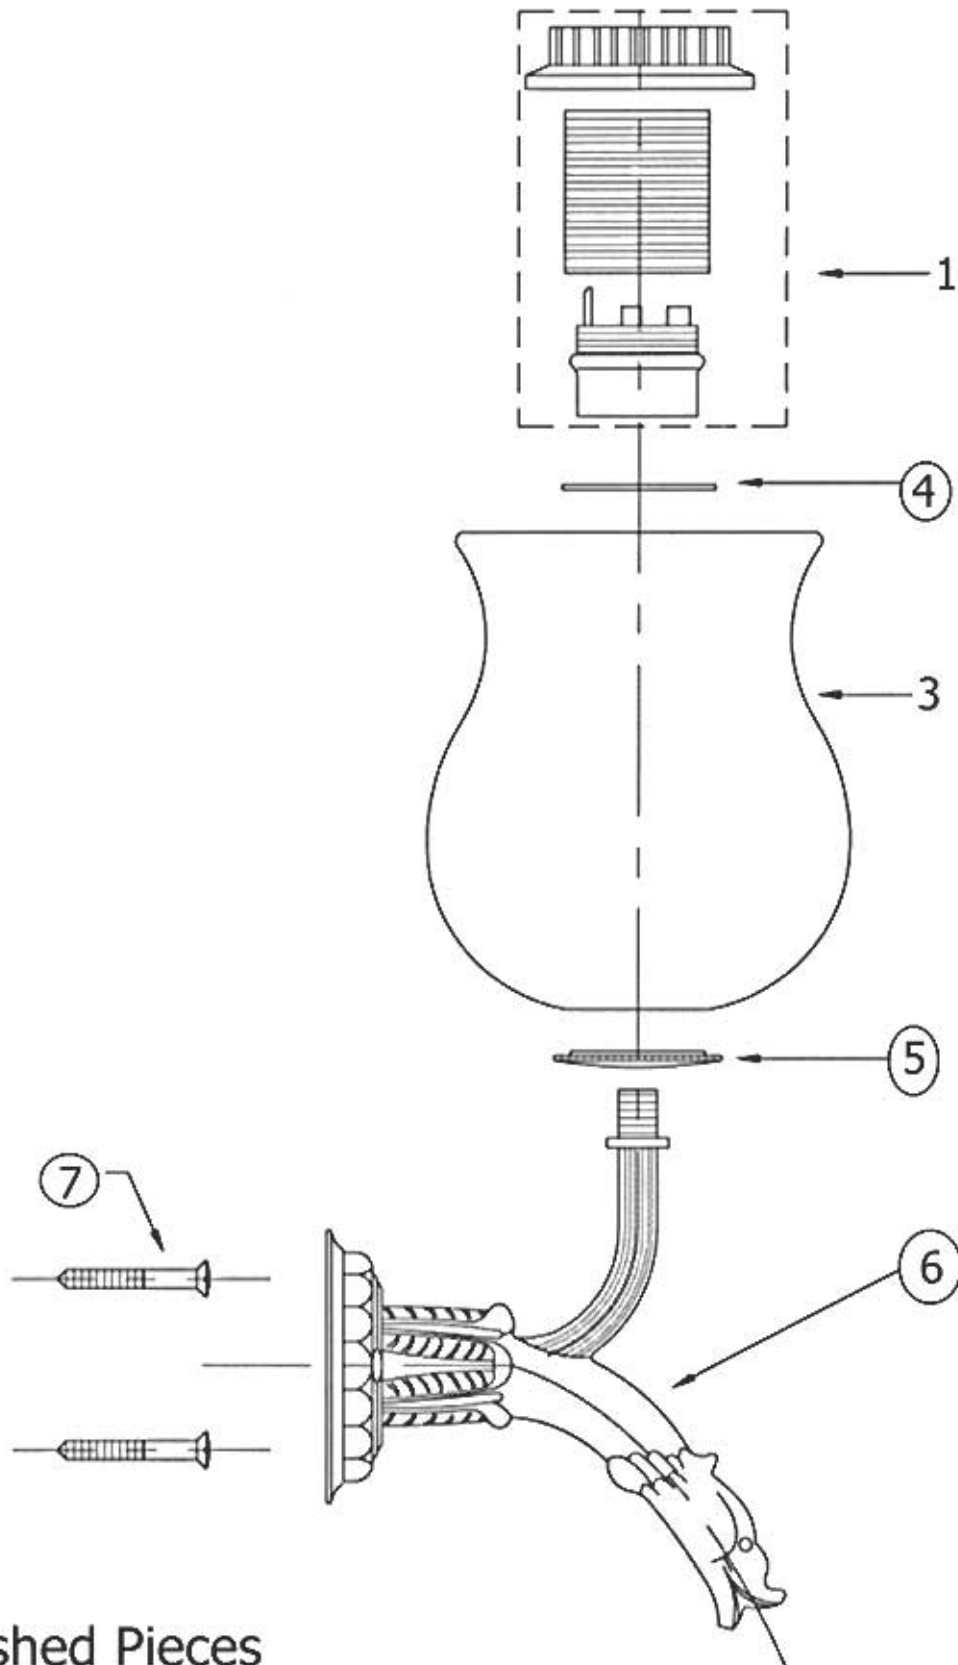

2307 – 'Pompadour' Single Wall Light

* for U.S. application 4" escutcheon is provided

Technical Information

- Available finishes are Polished Chrome(**48**), Solibrass(**49**), Old Gold(**52**), Old Silver(**53**), Polished Brass(**55**), Polished Nickel(**56**), Satin Nickel(**60**), Weathered Brass(**70**)
- Please see cleaning instructions for finish care and maintenance information.
- UL listed

Part#

01
03
04
05
06
07

Description

Complete Socket Assembly
Glass Globe
Metal Ring
Finished Ring
Gargoyle Bracket
Finished Screws

Please follow example when ordering parts for 'Pompadour' Wall Light.

- To order part#07– **Finished Screws**
 - 9230707xx
- Please substitute finish number needed in place of **xx**.
- To order a part that is not finished use **00**

Herbeau
L'Art du Sanitaire depuis 1857

2307 - 'Pompadour' Single Wall Light

* for U.S. application 4" escutcheon is provided

2307 - 'Pompadour' Single Wall Light

○ - Finished Pieces