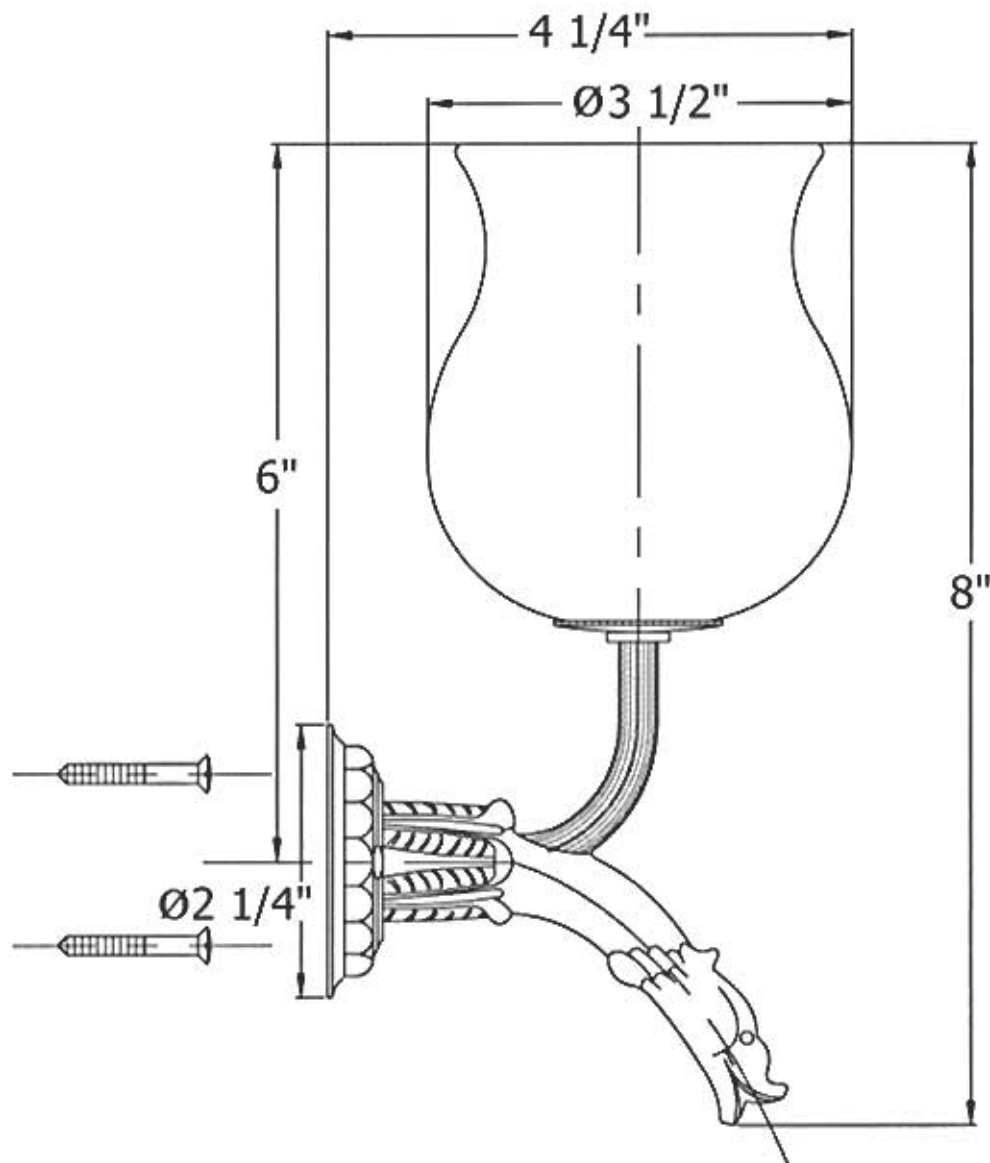

2307 – 'Pompadour' Single Wall Light

* for U.S. application 4" escutcheon is provided

Technical Information

- Available finishes are Polished Chrome(**48**), Solibrass(**49**), Old Gold(**52**), Old Silver(**53**), Polished Brass(**55**), Polished Nickel(**56**), Satin Nickel(**60**), Weathered Brass(**70**)
- Please see cleaning instructions for finish care and maintenance information.
- UL listed

Part#

01
03
04
05
06
07

Description

Complete Socket Assembly
Glass Globe
Metal Ring
Finished Ring
Gargoyle Bracket
Finished Screws

Please follow example when ordering parts for 'Pompadour' Wall Light.

- To order part#07– **Finished Screws**
 - 9230707xx
- Please substitute finish number needed in place of **xx**.
- To order a part that is not finished use **00**

Herbeau
L'Art du Sanitaire depuis 1857

2307 - 'Pompadour' Single Wall Light

* for U.S. application 4" escutcheon is provided

2307 - 'Pompadour' Single Wall Light

○ - Finished Pieces