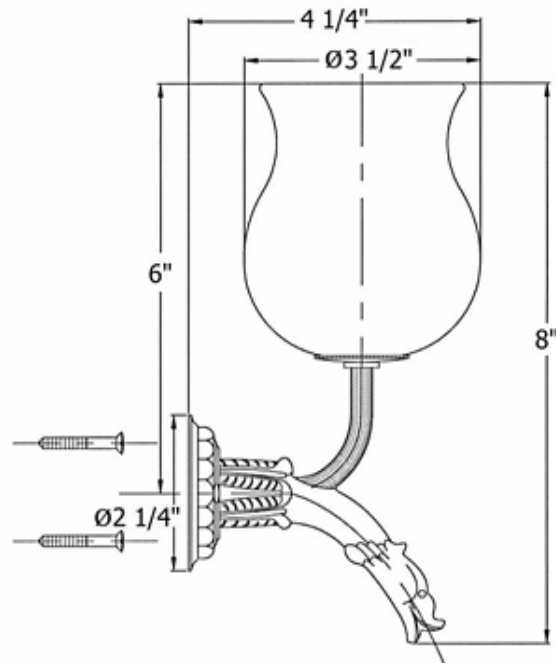

2307 – 'Pompadour' Single Wall Light

* for U.S. application 4" escutcheon is provided

Technical Information

- Available finishes are Polished Chrome(**48**), Solibrass(**49**), Old Gold(**52**), Old Silver(**53**), Polished Brass(**55**), Polished Nickel(**56**), Satin Nickel(**60**), Weathered Brass(**70**)
- Please see cleaning instructions for finish care and maintenance information.
- UL listed

Part#

01
03
04
05
06
07

Description

Complete Socket Assembly
Glass Globe
Metal Ring
Finished Ring
Gargoyle Bracket
Finished Screws

Please follow example when ordering parts for 'Pompadour' Wall Light.

- To order part#07– **Finished Screws**
 - 9230707xx
- Please substitute finish number needed in place of **xx**.
- To order a part that is not finished use **00**

Herbeau
L'Art du Sanitaire depuis 1857

2307 - 'Pompadour' Single Wall Light

* for U.S. application 4" escutcheon is provided

2307 - 'Pompadour' Single Wall Light

○ - Finished Pieces