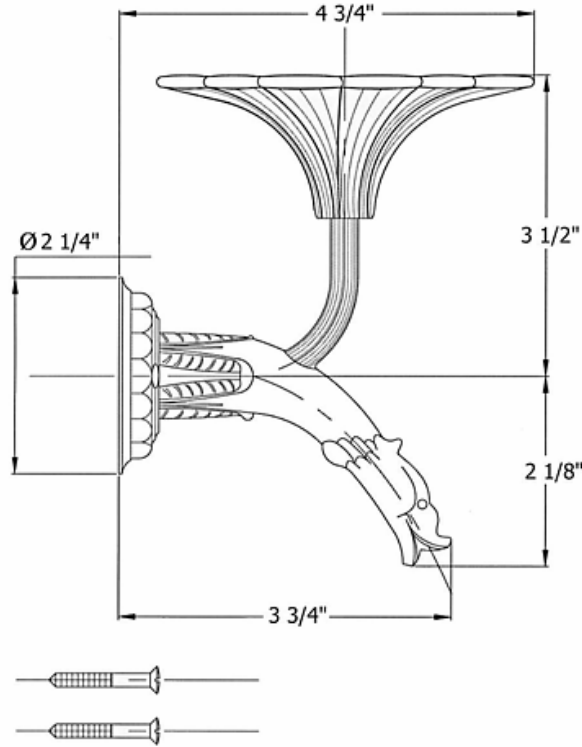

2309 – 'Pompadour' Soap Dish

Technical Information

- Available finishes are Polished Chrome(**48**), Solibrass(**49**), Old Gold(**52**), Old Silver(**53**), Polished Brass(**55**), Polished Nickel(**56**), Satin Nickel(**60**), Weathered Brass(**70**)
- Please see cleaning instructions for finish care and maintenance information.

Part#

01
02

Description

Soap Dish
Finished Screws

Please follow example when ordering parts for 'Pompadour' Soap Dish.

- To order part#02– **Finished Screws**
 - 9230902xx
- Please substitute finish number needed in place of **xx**.
- To order a part that is not finished use **00**