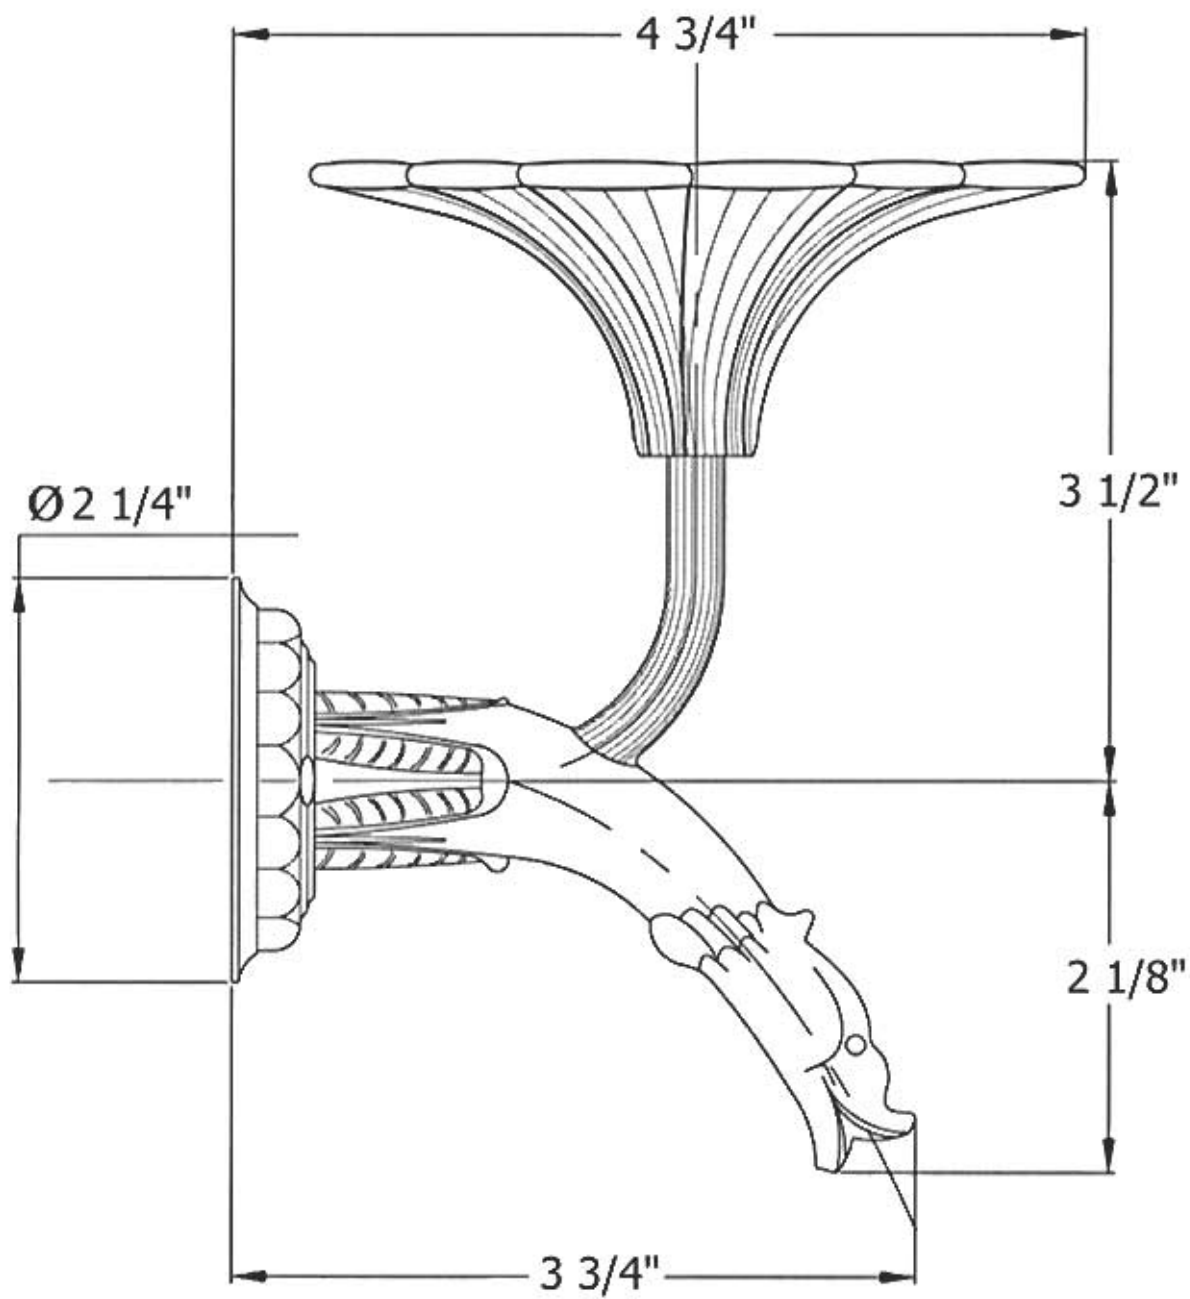

2309 - 'Pompadour' Soap Dish