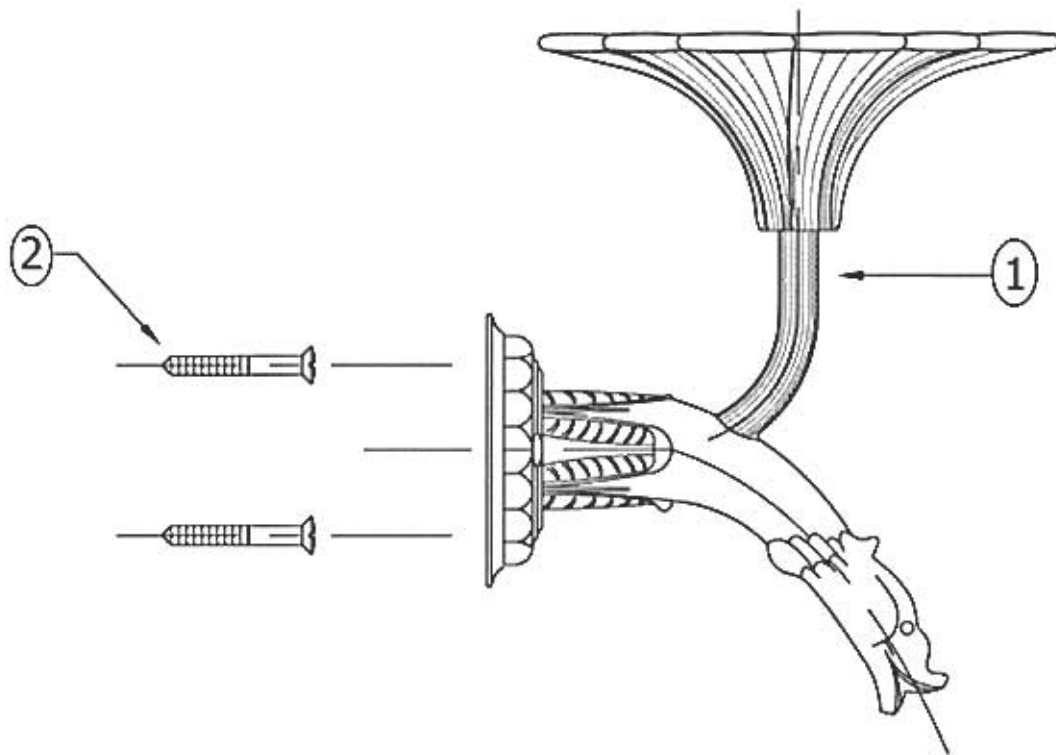

Part#

01
02

Description

Soap Dish
Finished Screws

Please follow example when ordering parts for 'Pompadour' Soap Dish.

- To order part#02– **Finished Screws**
 - 9230902xx
- Please substitute finish number needed in place of **xx**.
- To order a part that is not finished use **00**

Herbeau
L'Art du Sanitaire depuis 1857

2309 - 'Pompadour' Soap Dish

2309 - 'Pompadour' Soap Dish

○ - Finished Pieces