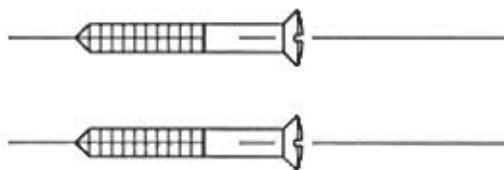

Part#

01
02

Description

Soap Dish
Finished Screws

Please follow example when ordering parts for 'Pompadour' Soap Dish.

- To order part#02– **Finished Screws**
 - 9230902xx
- Please substitute finish number needed in place of **xx**.
- To order a part that is not finished use **00**

Herbeau
L'Art du Sanitaire depuis 1857

2309 - 'Pompadour' Soap Dish

2309 - 'Pompadour' Soap Dish

○ - Finished Pieces