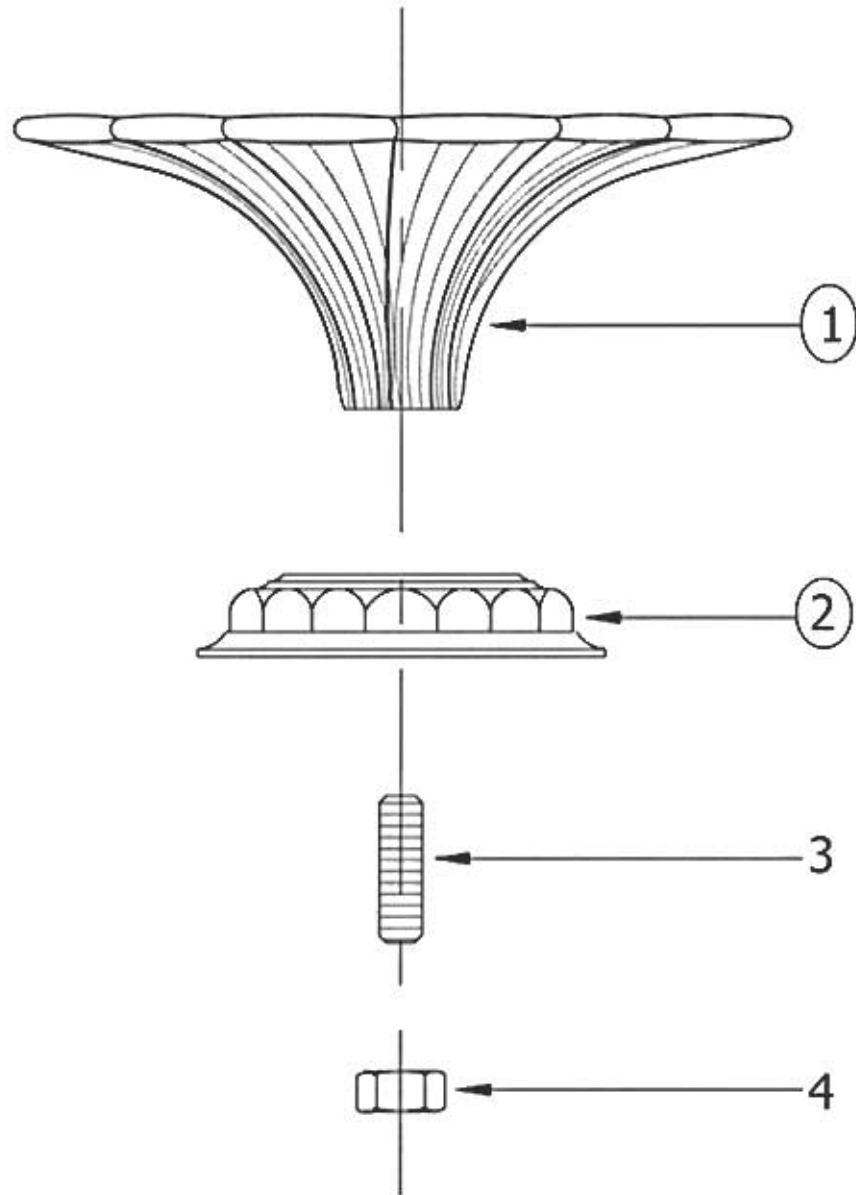

Part#

01
02
03
04

Description

Soap Dish
Finished Base
Threaded Stem
Brass Nut

Please follow example when ordering parts for 'Pompadour' Soap Dish.

- To order part#04– **Brass Nut**
 - 9231004xx
- Please substitute finish number needed in place of **xx**.
- To order a part that is not finished use **00**

Herbeau
L'Art du Sanitaire depuis 1857

2310 - 'Pompadour' Soap Dish

2310 - 'Pompadour' Soap Dish

○ - Finished Pieces