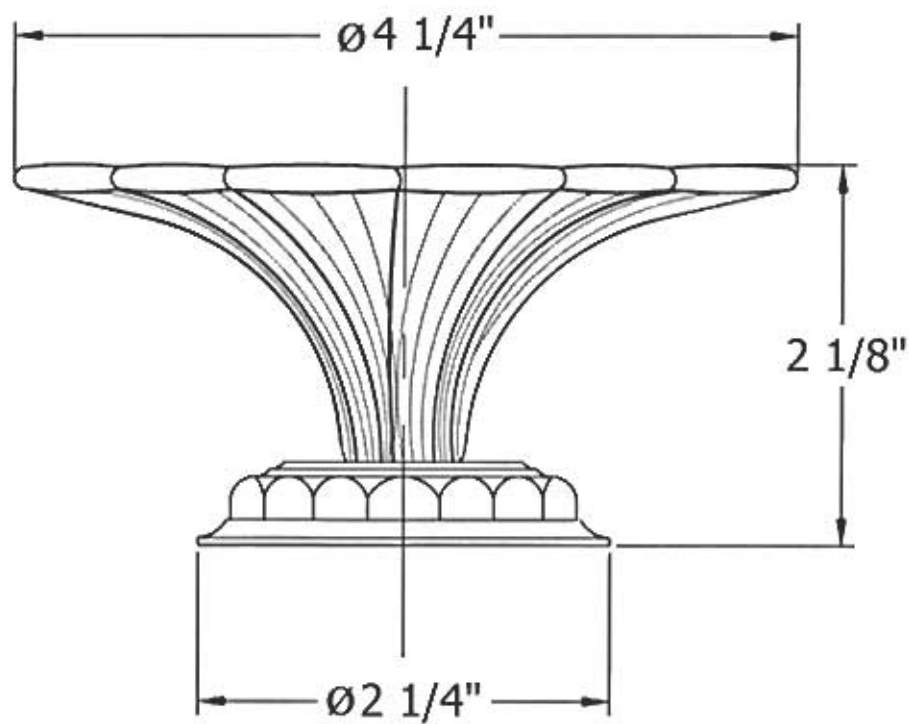

Part#

01
02
03
04

Description

Soap Dish
Finished Base
Threaded Stem
Brass Nut

Please follow example when ordering parts for 'Pompadour' Soap Dish.

- To order part#04– **Brass Nut**
 - 9231004xx
- Please substitute finish number needed in place of **xx**.
- To order a part that is not finished use **00**

Herbeau
L'Art du Sanitaire depuis 1857

2310 - 'Pompadour' Soap Dish

2310 - 'Pompadour' Soap Dish

○ - Finished Pieces