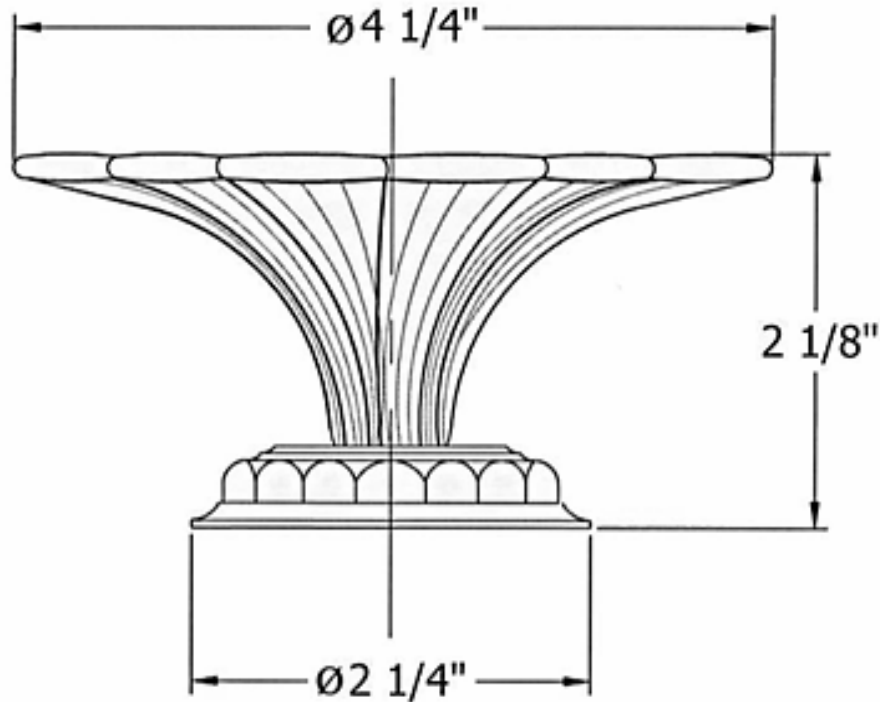

2310 – 'Pompadour' Soap Dish

Technical Information

- Available finishes are Polished Chrome(**48**), Solibrass(**49**), Old Gold(**52**), Old Silver(**53**), Polished Brass(**55**), Polished Nickel(**56**), Satin Nickel(**60**), Weathered Brass(**70**)
- Please see cleaning instructions for finish care and maintenance information.
- Free standing

Part#

01
02
03
04

Description

Soap Dish
Finished Base
Threaded Stem
Brass Nut

Please follow example when ordering parts for 'Pompadour' Soap Dish.

- To order part#04– **Brass Nut**
 - 9231004xx
- Please substitute finish number needed in place of **xx**.
- To order a part that is not finished use **00**

Herbeau
L'Art du Sanitaire depuis 1857

2310 - 'Pompadour' Soap Dish

2310 - 'Pompadour' Soap Dish

○ - Finished Pieces