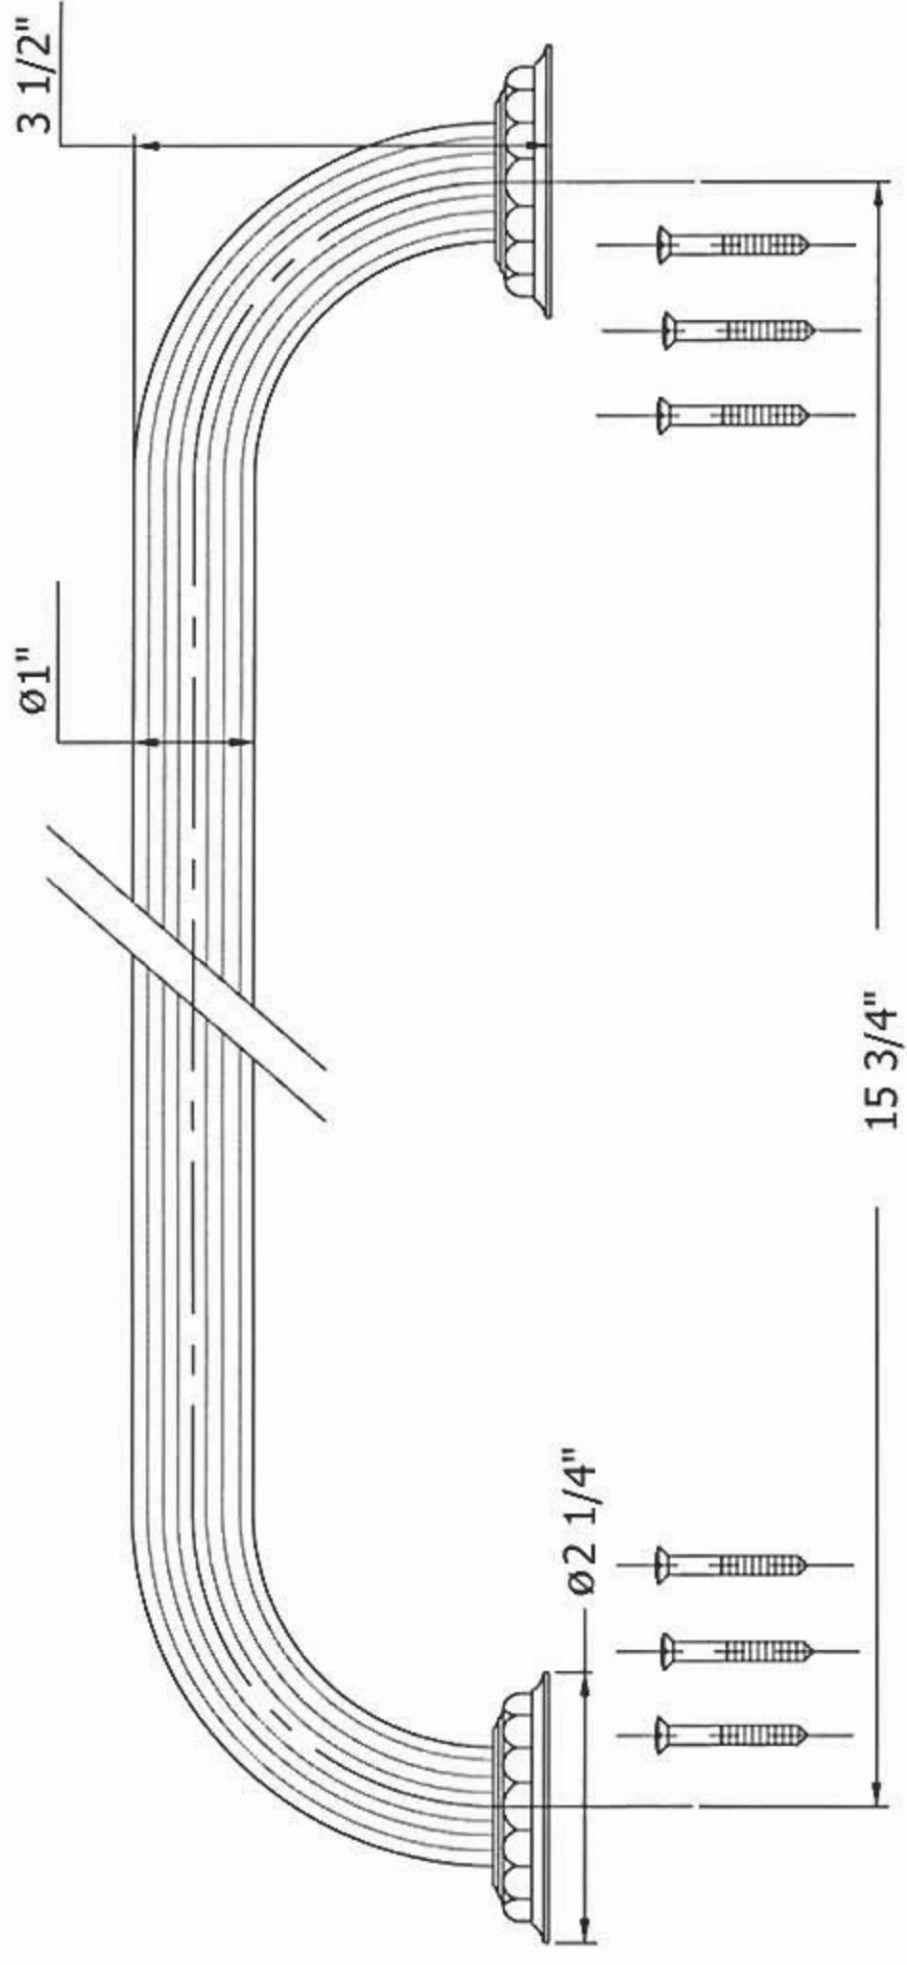

# 2311 – 'Pompadour' Hand Rail

## Description

Hand Rail  
Finished Screws

Please follow example when ordering parts for 'Pompadour' Hand Rail.

- To order part#02– **Finished Screws**
  - 9231102xx
- Please substitute finish number needed in place of **xx**.
- To order a part that is not finished use **00**.

# 2311 - 'Pompadour' Hand Rail