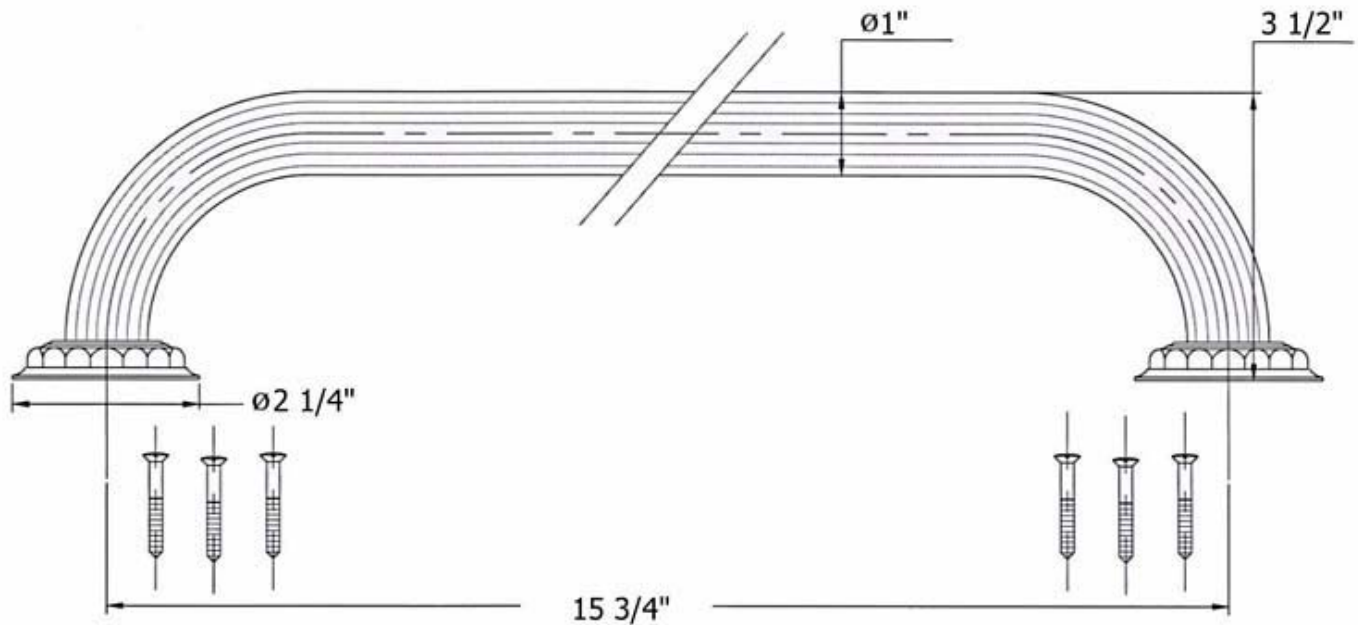

# 2311 – 'Pompadour' Hand Rail

## Description

Hand Rail  
Finished Screws

Please follow example when ordering parts for 'Pompadour' Hand Rail.

- To order part#02– **Finished Screws**
  - 9231102xx
- Please substitute finish number needed in place of **xx**.
- To order a part that is not finished use **00**.