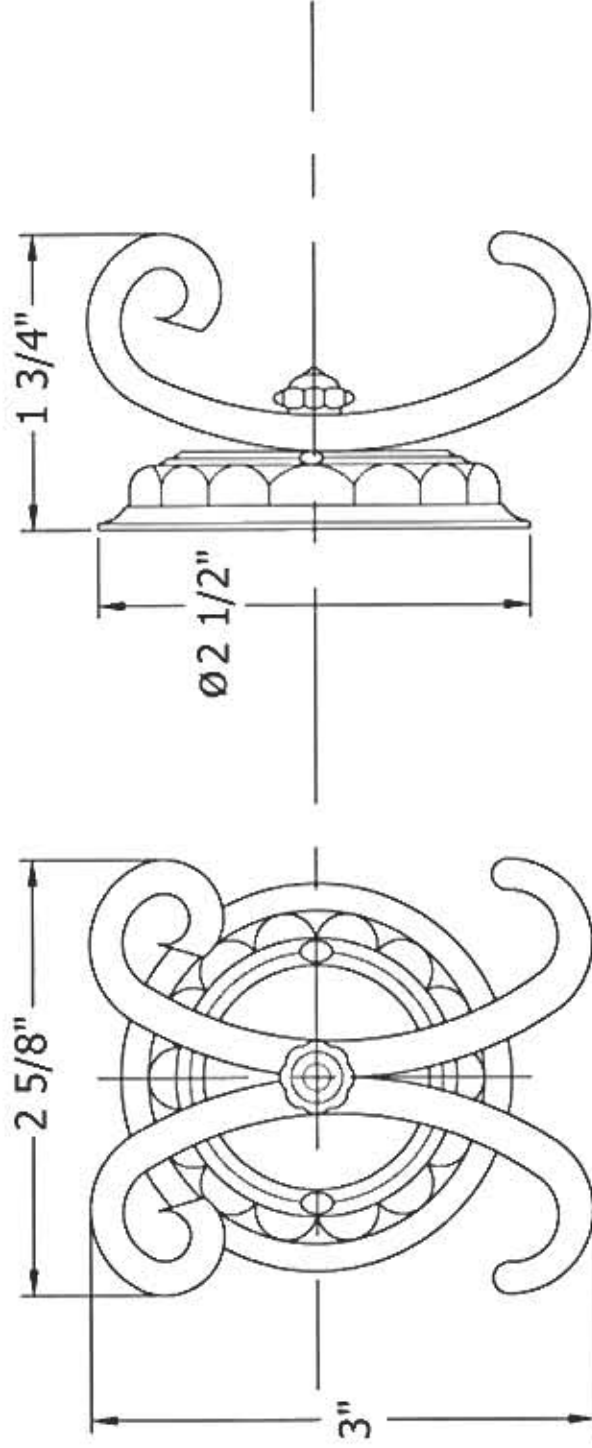

2312 – 'Pompadour' Double Robe Hook

Technical Information

- Available finishes are Polished Chrome(48), Solibrass(49), Old Gold(52), Old Silver(53), Polished Brass(55), Polished Nickel(56), Satin Nickel(60), Weathered Brass(70)
- Please see cleaning instructions for finish care and maintenance information.

Part#

01
02
03
04
05
06

Description

Brass Nut
Brass Washer
Wall Escutcheon
Finished Bolt
Robe Hook
Finished Screws

Please follow example when ordering parts for 'Pompadour' Robe Hook.

- To order part#02– **Brass Washer**
 - 9231202xx
- Please substitute finish number needed in place of **xx**.
- To order a part that is not finished use **00**

Herbeau
L'Art du Sanitaire depuis 1857

2312 - 'Pompadour' Double Robe Hook

2312 - 'Pompadour' Double Robe Hook

○ - Finished Pieces