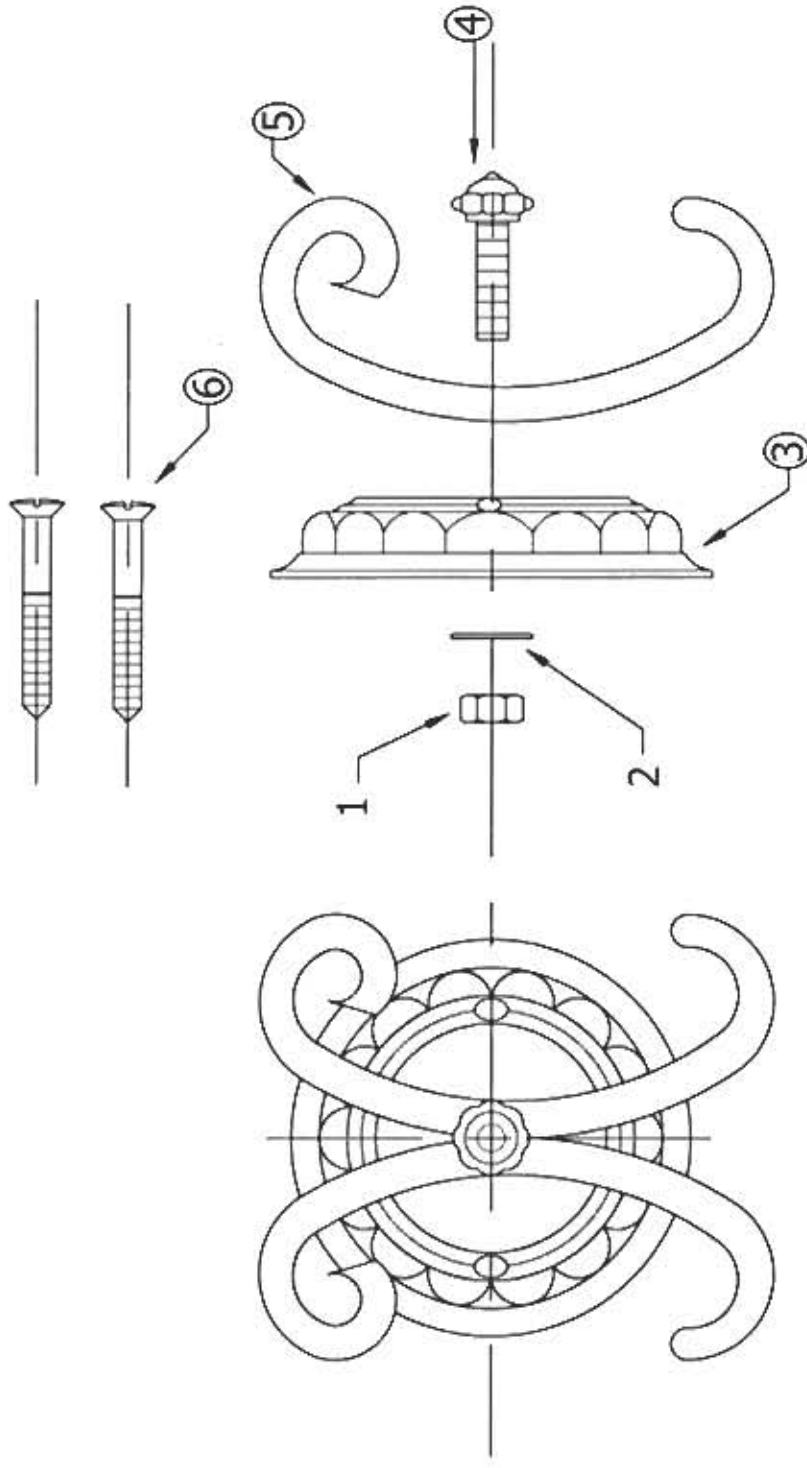

2312 – 'Pompadour' Double Robe Hook

Technical Information

- Available finishes are Polished Chrome(48), Solibrass(49), Old Gold(52), Old Silver(53), Polished Brass(55), Polished Nickel(56), Satin Nickel(60), Weathered Brass(70)
- Please see cleaning instructions for finish care and maintenance information.

Part#

01
02
03
04
05
06

Description

Brass Nut
Brass Washer
Wall Escutcheon
Finished Bolt
Robe Hook
Finished Screws

Please follow example when ordering parts for 'Pompadour' Robe Hook.

- To order part#02– **Brass Washer**
 - 9231202xx
- Please substitute finish number needed in place of **xx**.
- To order a part that is not finished use **00**

Herbeau
L'Art du Sanitaire depuis 1857

2312 - 'Pompadour' Double Robe Hook

2312 - 'Pompadour' Double Robe Hook

○ - Finished Pieces