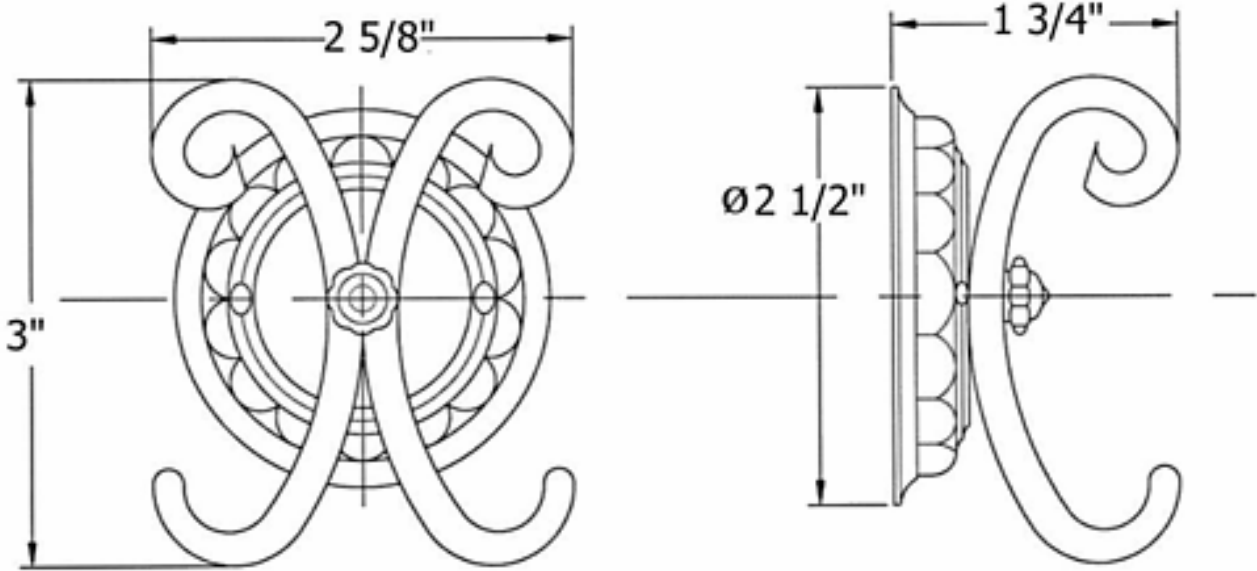

2312 – 'Pompadour' Double Robe Hook

Technical Information

- Available finishes are Polished Chrome(48), Solibrass(49), Old Gold(52), Old Silver(53), Polished Brass(55), Polished Nickel(56), Satin Nickel(60), Weathered Brass(70)
- Please see cleaning instructions for finish care and maintenance information.

Part#

01
02
03
04
05
06

Description

Brass Nut
Brass Washer
Wall Escutcheon
Finished Bolt
Robe Hook
Finished Screws

Please follow example when ordering parts for 'Pompadour' Robe Hook.

- To order part#02– **Brass Washer**
 - 9231202xx
- Please substitute finish number needed in place of **xx**.
- To order a part that is not finished use **00**

Herbeau
L'Art du Sanitaire depuis 1857

2312 - 'Pompadour' Double Robe Hook

2312 - 'Pompadour' Double Robe Hook

○ - Finished Pieces