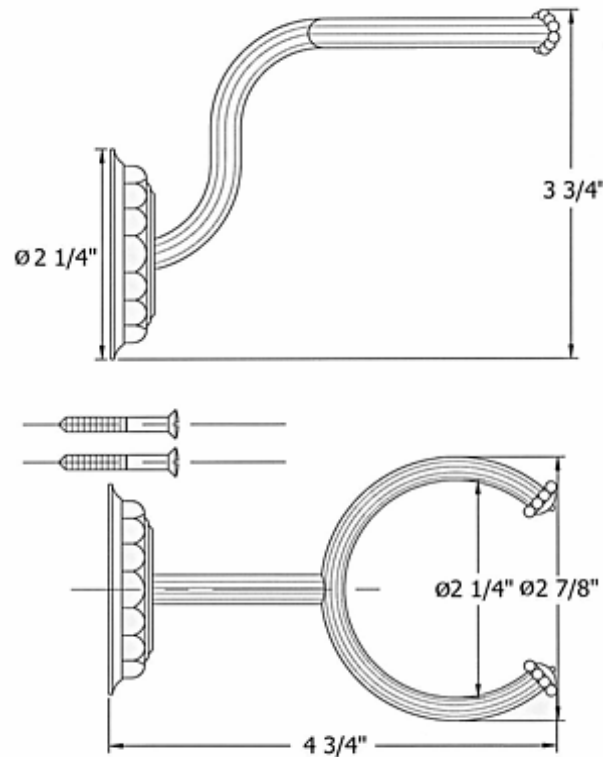

2314 – 'Pompadour' Tooth Jug Holder

Technical Information

- Available finishes are Polished Chrome(**48**), Solibrass(**49**), Old Gold(**52**), Old Silver(**53**), Polished Brass(**55**), Polished Nickel(**56**), Satin Nickel(**60**), Weathered Brass(**70**)
- Please see cleaning instructions for finish care and maintenance information
- Includes vitreous china tumbler

Part#

01
02
03

Description

Tooth Jug Holder
Finished Screws
Vitreous China Tumbler

Please follow example when ordering parts for 'Pompadour' Tooth Jug Holder.

- To order part#02 – **Finished Screws**
 - 9231402xx
- Please substitute finish number needed in place of **xx**.
- To order a part that is not finished use **00**

Herbeau
L'Art du Sanitaire depuis 1857

2314 - 'Pompadour' Tooth Jug Holder

2314 - 'Pompadour' Tooth Jug Holder

○ - Finished Pieces