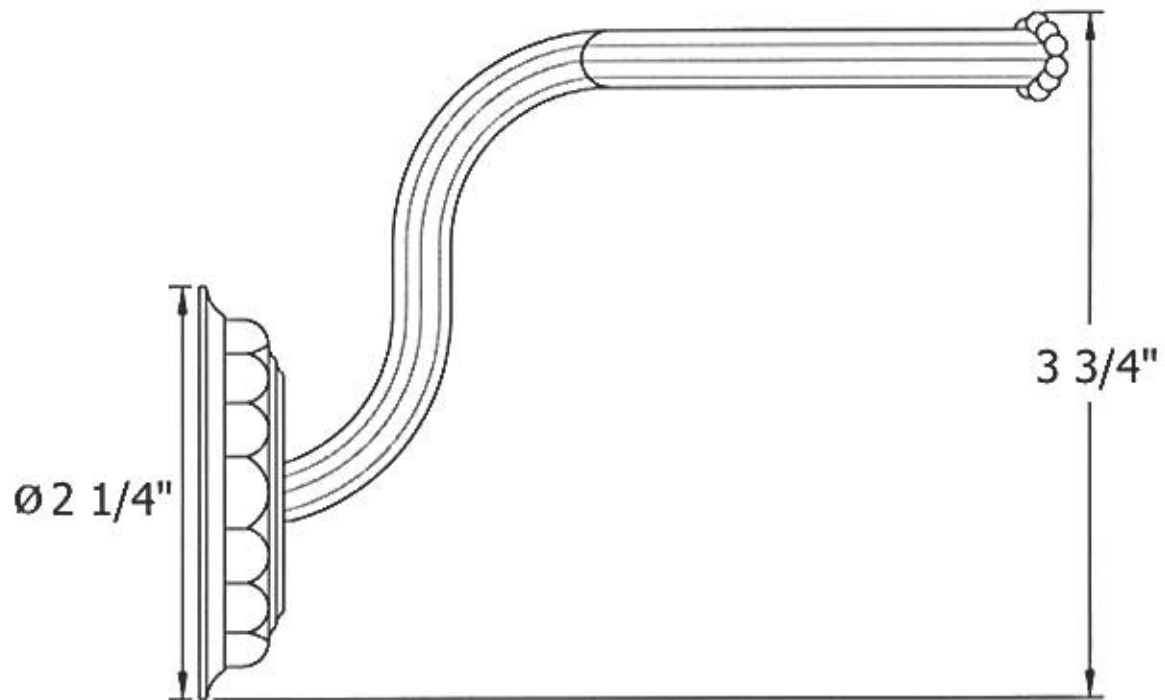

2314 - 'Pompadour' Tooth Jug Holder