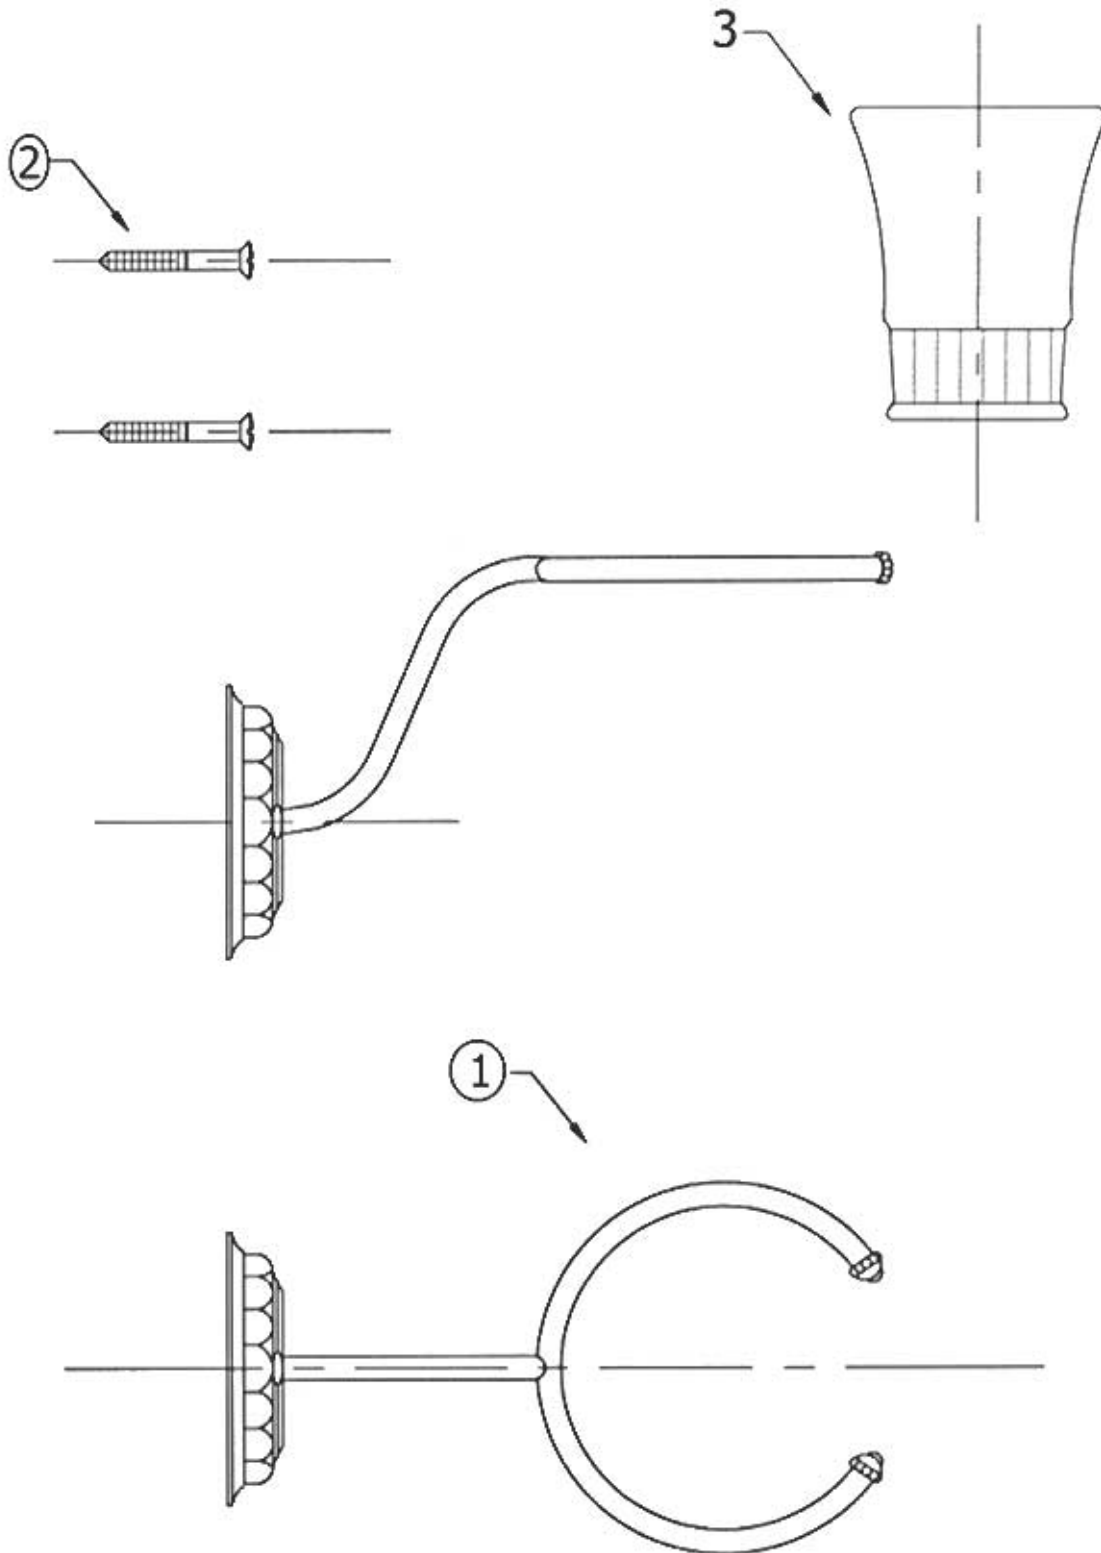

2314 – 'Pompadour' Tooth Jug Holder

Technical Information

- Available finishes are Polished Chrome(**48**), Solibrass(**49**), Old Gold(**52**), Old Silver(**53**), Polished Brass(**55**), Polished Nickel(**56**), Satin Nickel(**60**), Weathered Brass(**70**)
- Please see cleaning instructions for finish care and maintenance information
- Includes vitreous china tumbler

Part#

01
02
03

Description

Tooth Jug Holder
Finished Screws
Vitreous China Tumbler

Please follow example when ordering parts for 'Pompadour' Tooth Jug Holder.

- To order part#02 – **Finished Screws**
 - 9231402xx
- Please substitute finish number needed in place of **xx**.
- To order a part that is not finished use **00**

Herbeau
L'Art du Sanitaire depuis 1857

2314 - 'Pompadour' Tooth Jug Holder

2314 - 'Pompadour' Tooth Jug Holder

○ - Finished Pieces