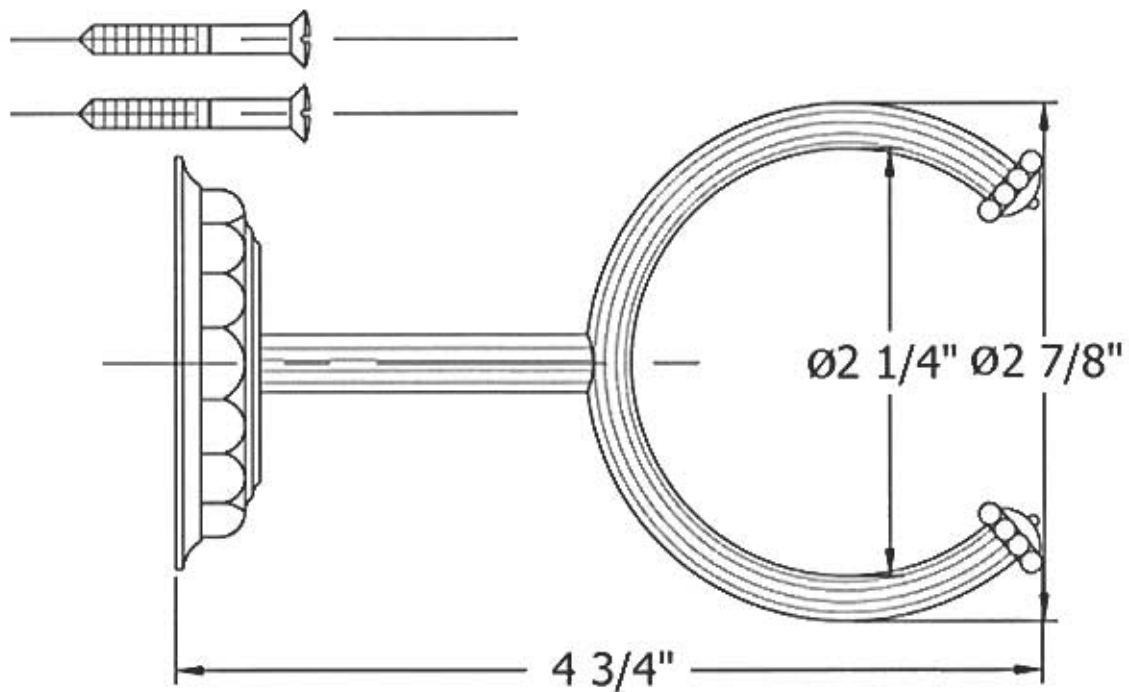

Part#

01
02
03

Description

Tooth Jug Holder
Finished Screws
Vitreous China Tumbler

Please follow example when ordering parts for 'Pompadour' Tooth Jug Holder.

- To order part#02 – **Finished Screws**
 - 9231402xx
- Please substitute finish number needed in place of **xx**.
- To order a part that is not finished use **00**

Herbeau
L'Art du Sanitaire depuis 1857

2314 - 'Pompadour' Tooth Jug Holder

2314 - 'Pompadour' Tooth Jug Holder

○ - Finished Pieces