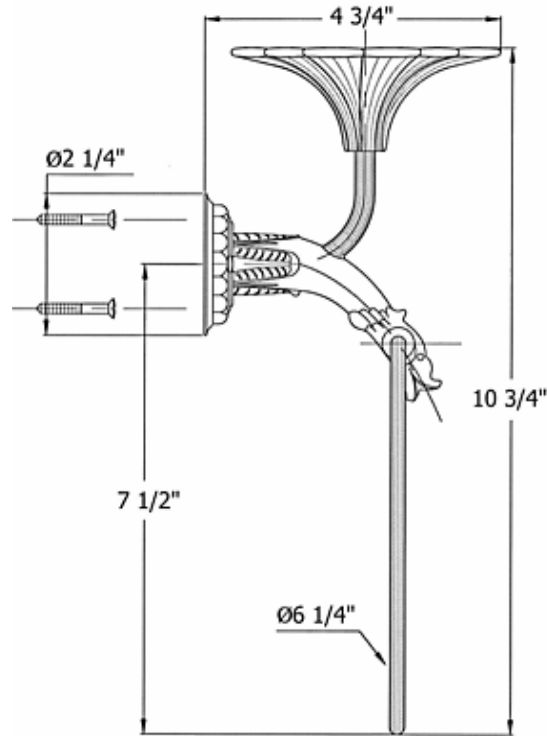

2315 – 'Pompadour' Soap Dish / Towel Ring

Technical Information

- Available finishes are Polished Chrome(48), Solibrass(49), Old Gold(52), Old Silver(53), Polished Brass(55), Polished Nickel(56), Satin Nickel(60), Weathered Brass(70)
- Please see cleaning instructions for finish care and maintenance information.

Part#

01
02
03
04

Description

Soap Dish
Plastic Threaded Stem
Towel Ring
Finished Screws

Please follow example when ordering parts for 'Pompadour' Dish / Ring.

- To order part#04 – **Finished Screws**
 - 9231504xx
- Please substitute finish number needed in place of **xx**.
- To order a part that is not finished use **00**

Herbeau
L'Art du Sanitaire depuis 1857

2315 - 'Pompadour' Soap Dish / Towel Ring

2315 - 'Pompadour' Soap Dish / Towel Ring