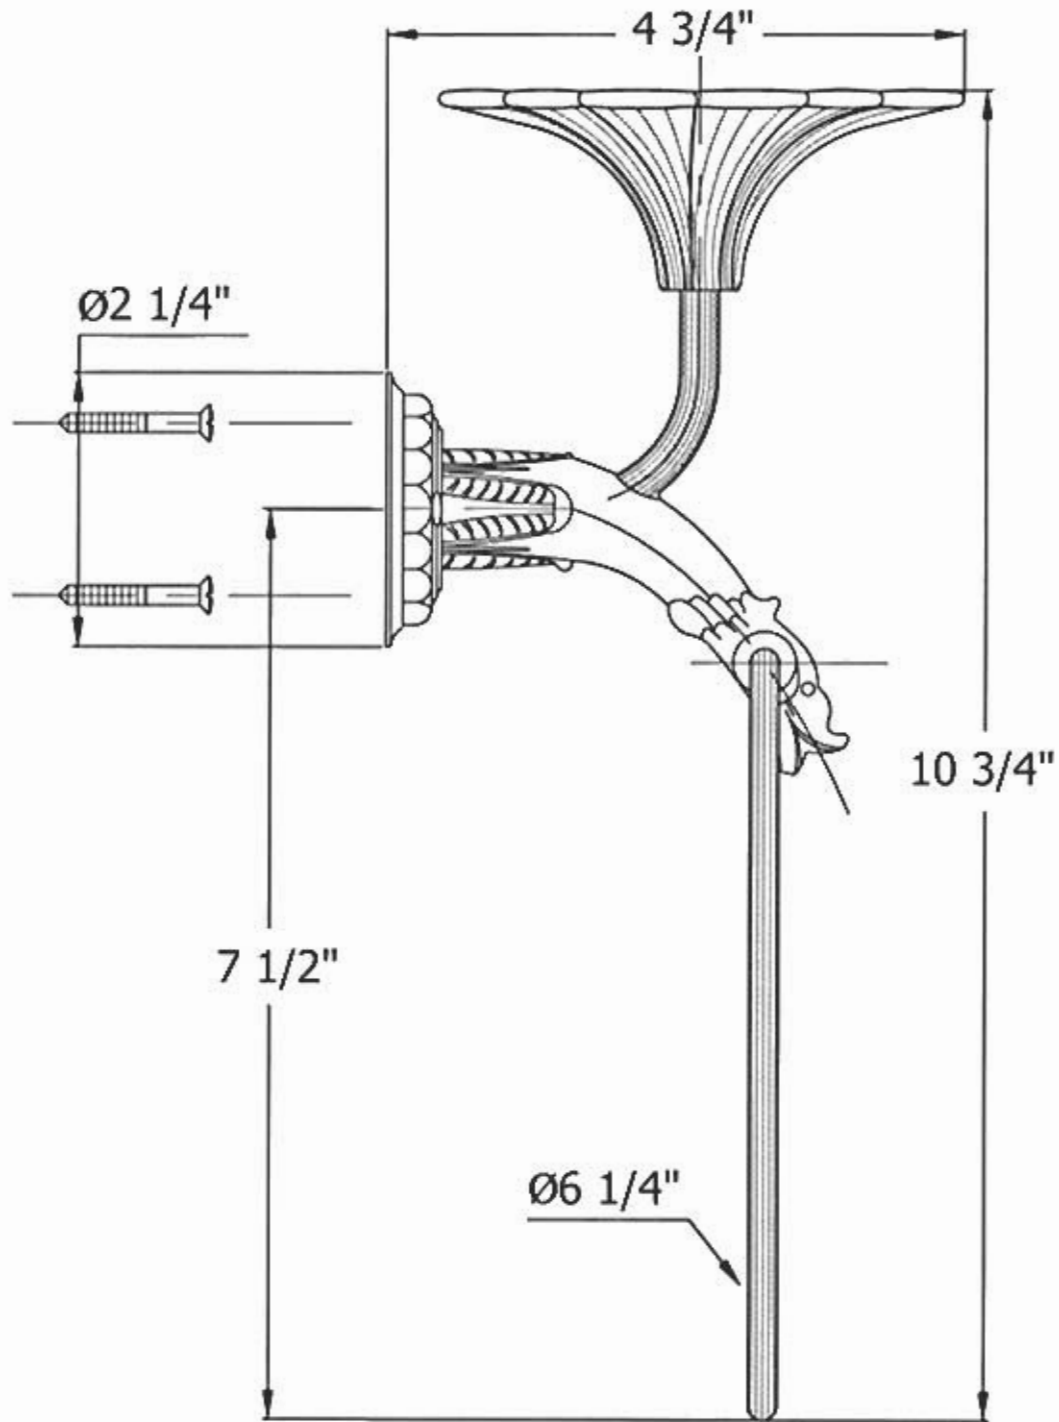

2315 – 'Pompadour' Soap Dish / Towel Ring

Technical Information

- Available finishes are Polished Chrome(48), Solibrass(49), Old Gold(52), Old Silver(53), Polished Brass(55), Polished Nickel(56), Satin Nickel(60), Weathered Brass(70)
- Please see cleaning instructions for finish care and maintenance information.

Part#

01
02
03
04

Description

Soap Dish
Plastic Threaded Stem
Towel Ring
Finished Screws

Please follow example when ordering parts for 'Pompadour' Dish / Ring.

- To order part#04 – **Finished Screws**
 - 9231504xx
- Please substitute finish number needed in place of **xx**.
- To order a part that is not finished use **00**

Herbeau
L'Art du Sanitaire depuis 1857

2315 - 'Pompadour' Soap Dish / Towel Ring

2315 - 'Pompadour' Soap Dish / Towel Ring