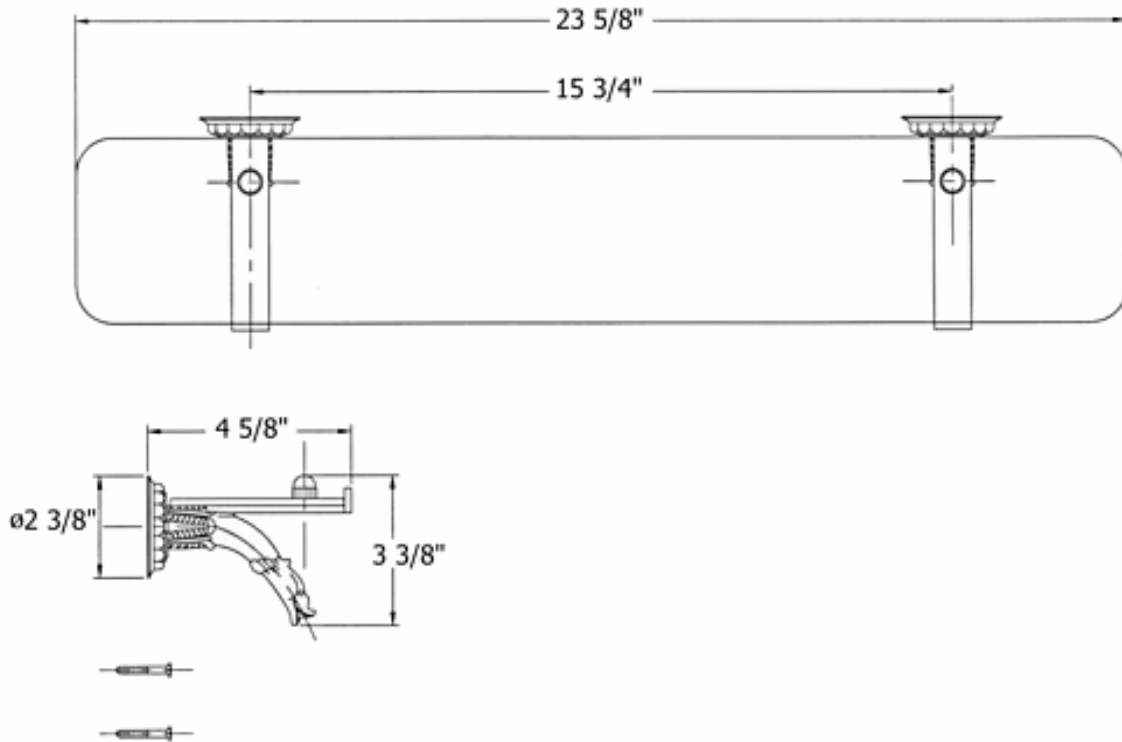

2316 – 'Pompadour' Shelf

Technical Information

- Available finishes are Polished Chrome(**48**), Solibrass(**49**), Old Gold(**52**), Old Silver(**53**), Polished Brass(**55**), Polished Nickel(**56**), Satin Nickel(**60**), Weathered Brass(**70**)
- Please see cleaning instructions for finish care and maintenance information.
- Glass shelf included

Part#

01
02
03
04
05

Description

Finished Nut
Glass Shelf
Washer
Gargoyle Bracket
Finished Screws

Please follow example when ordering parts for 'Pompadour' Shelf.

- To order part#04 – **Gargoyle Bracket**
 - 9231604xx
- Please substitute finish number needed in place of **xx**.
- To order a part that is not finished use **00**