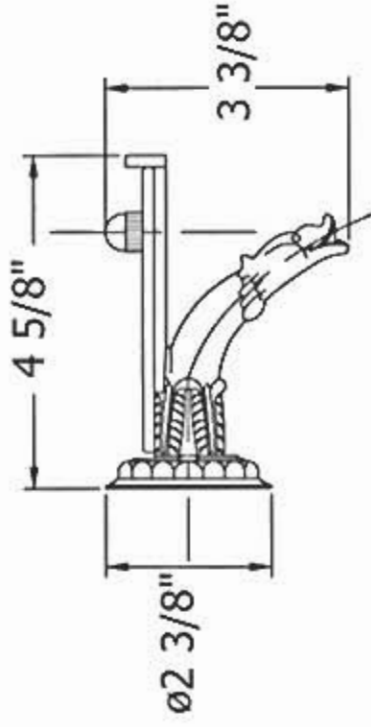

2316 - 'Pompadour' Shelf