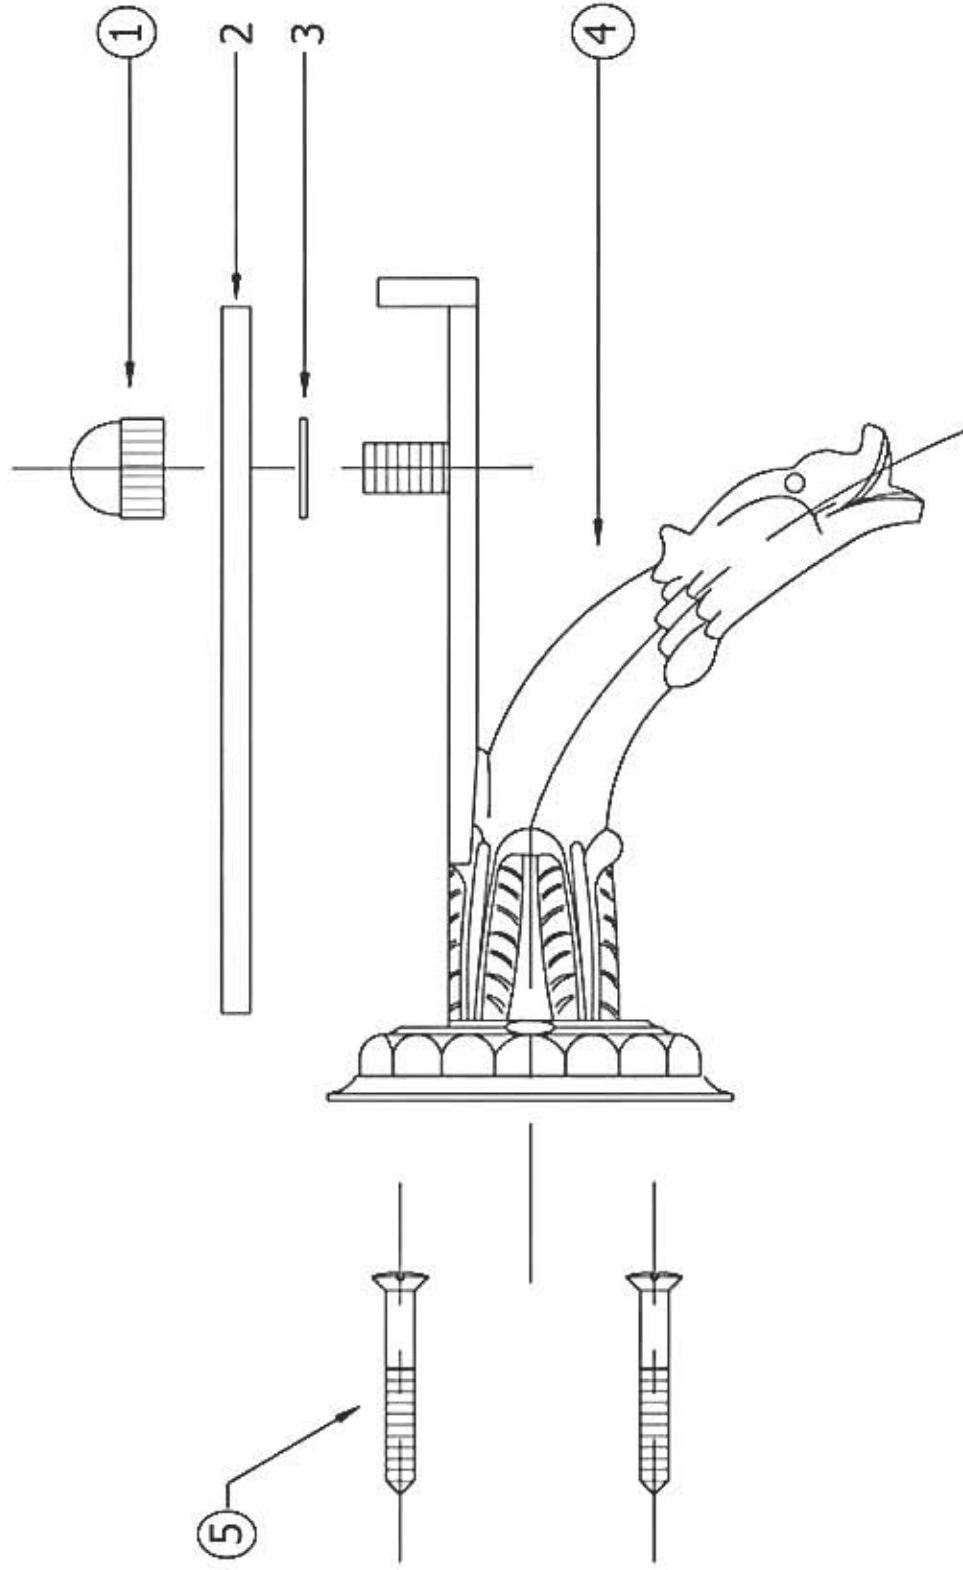

2316 - 'Pompadour' Shelf

○ - Finished Pieces