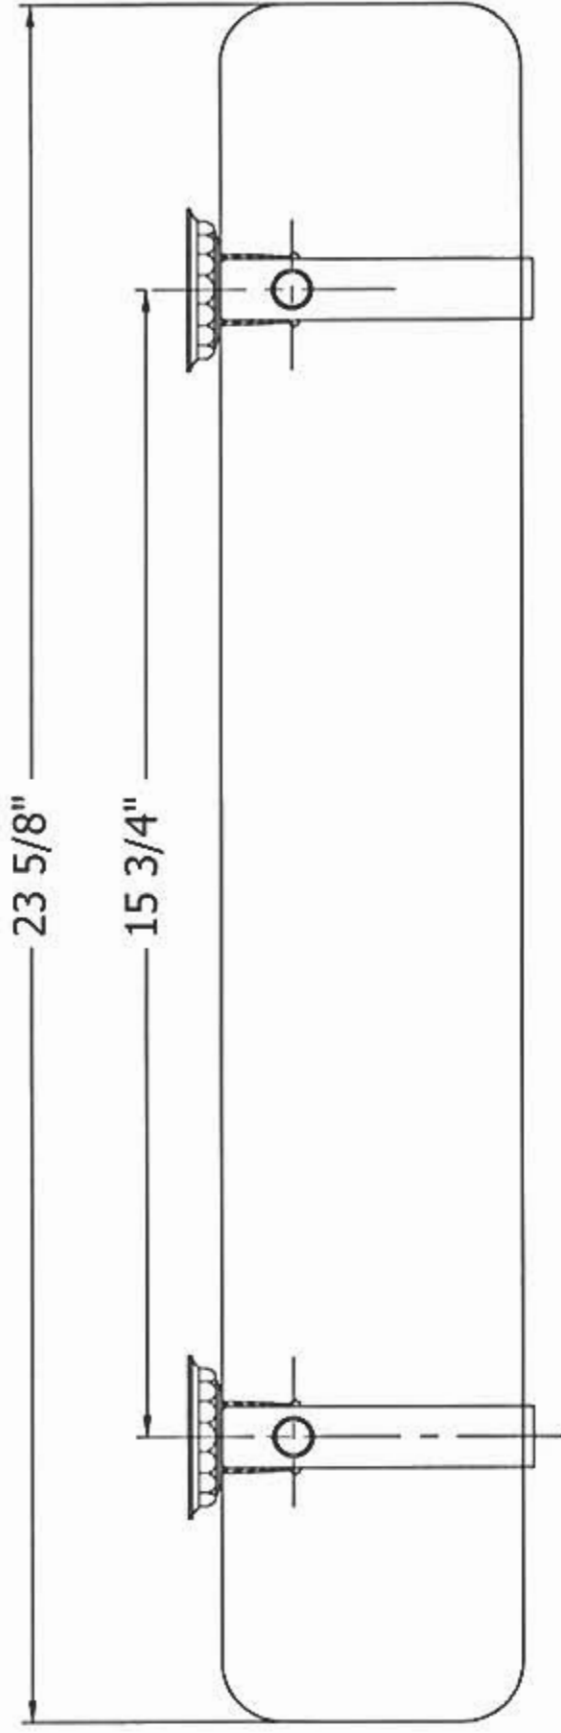

2316 – 'Pompadour' Shelf

Technical Information

- Available finishes are Polished Chrome(**48**), Solibrass(**49**), Old Gold(**52**), Old Silver(**53**), Polished Brass(**55**), Polished Nickel(**56**), Satin Nickel(**60**), Weathered Brass(**70**)
- Please see cleaning instructions for finish care and maintenance information.
- Glass shelf included

Part#

01
02
03
04
05

Description

Finished Nut
Glass Shelf
Washer
Gargoyle Bracket
Finished Screws

Please follow example when ordering parts for 'Pompadour' Shelf.

- To order part#04 – **Gargoyle Bracket**
 - 9231604xx
- Please substitute finish number needed in place of **xx**.
- To order a part that is not finished use **00**

Herbeau
L'Art du Sanitaire depuis 1857

2316 - 'Pompadour' Shelf

2316 - 'Pompadour' Shelf

○ - Finished Pieces