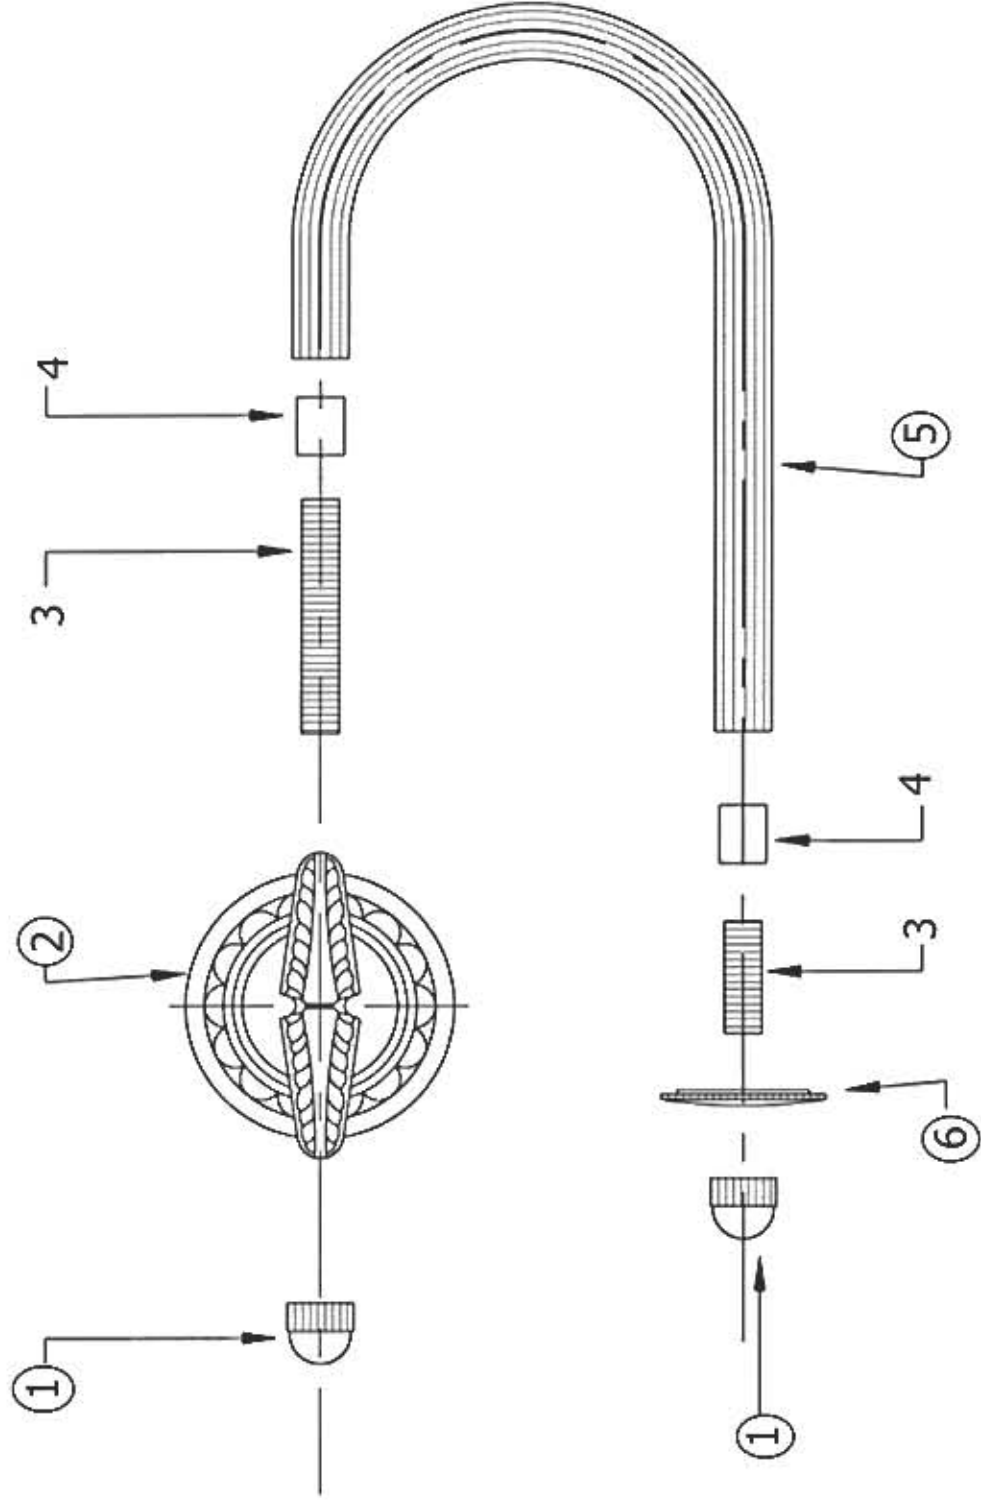

Part#

01
02
03
04
05
06

Description

Finished Nut
Decorative Wall Escutcheon
Threaded Stem
Plastic Sleeve
Toilet Tissue Arm
Finished Decorative Ring

Please follow example when ordering for 'Pompadour' Toilet Tissue Holder.

- To order part#01 – **Finished Nut**
 - **9231701xx**
- Please substitute finish number needed in place of **xx**.
- To order a part that is not finished use **00**

Herbeau
L'Art du Sanitaire depuis 1857

2317 - 'Pompadour' Toilet Tissue Holder

2317 - 'Pompadour' Toilet Tissue Holder

○ - Finished Pieces