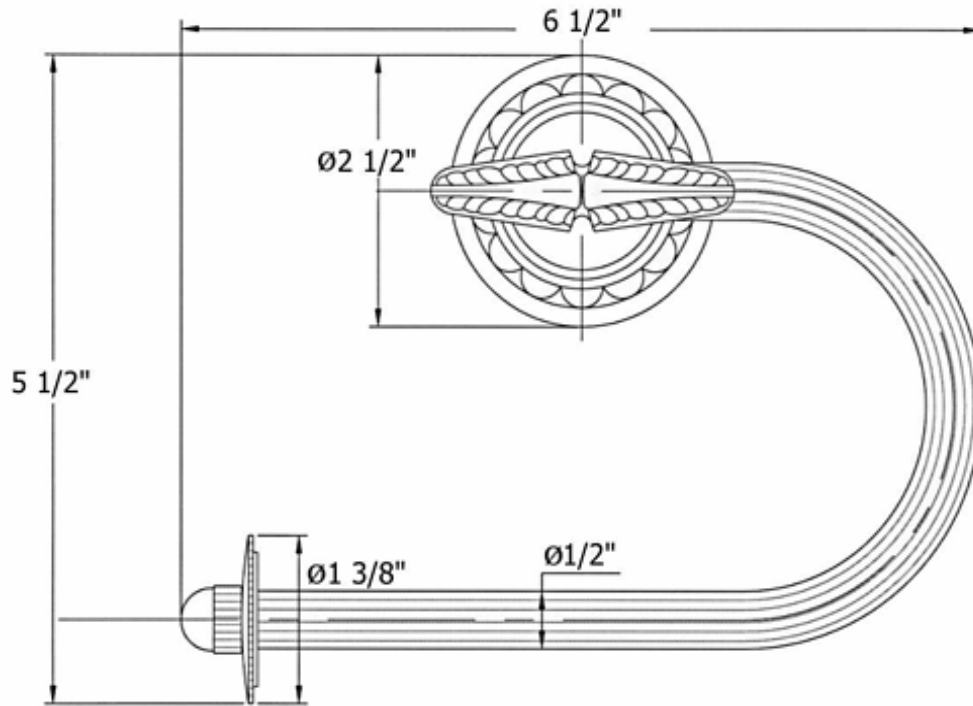

2317 – 'Pompadour' Toilet Tissue Holder

Technical Information

- Available finishes are Polished Chrome(**48**), Solibrass(**49**), Old Gold(**52**), Old Silver(**53**), Polished Brass(**55**), Polished Nickel(**56**), Satin Nickel(**60**), Weathered Brass(**70**)
- Please see cleaning instructions for finish care and maintenance information.

Part#

01
02
03
04
05
06

Description

Finished Nut
Decorative Wall Escutcheon
Threaded Stem
Plastic Sleeve
Toilet Tissue Arm
Finished Decorative Ring

Please follow example when ordering for 'Pompadour' Toilet Tissue Holder.

- To order part#01 – **Finished Nut**
 - **9231701xx**
- Please substitute finish number needed in place of **xx**.
- To order a part that is not finished use **00**

Herbeau
L'Art du Sanitaire depuis 1857

2317 - 'Pompadour' Toilet Tissue Holder

2317 - 'Pompadour' Toilet Tissue Holder

○ - Finished Pieces