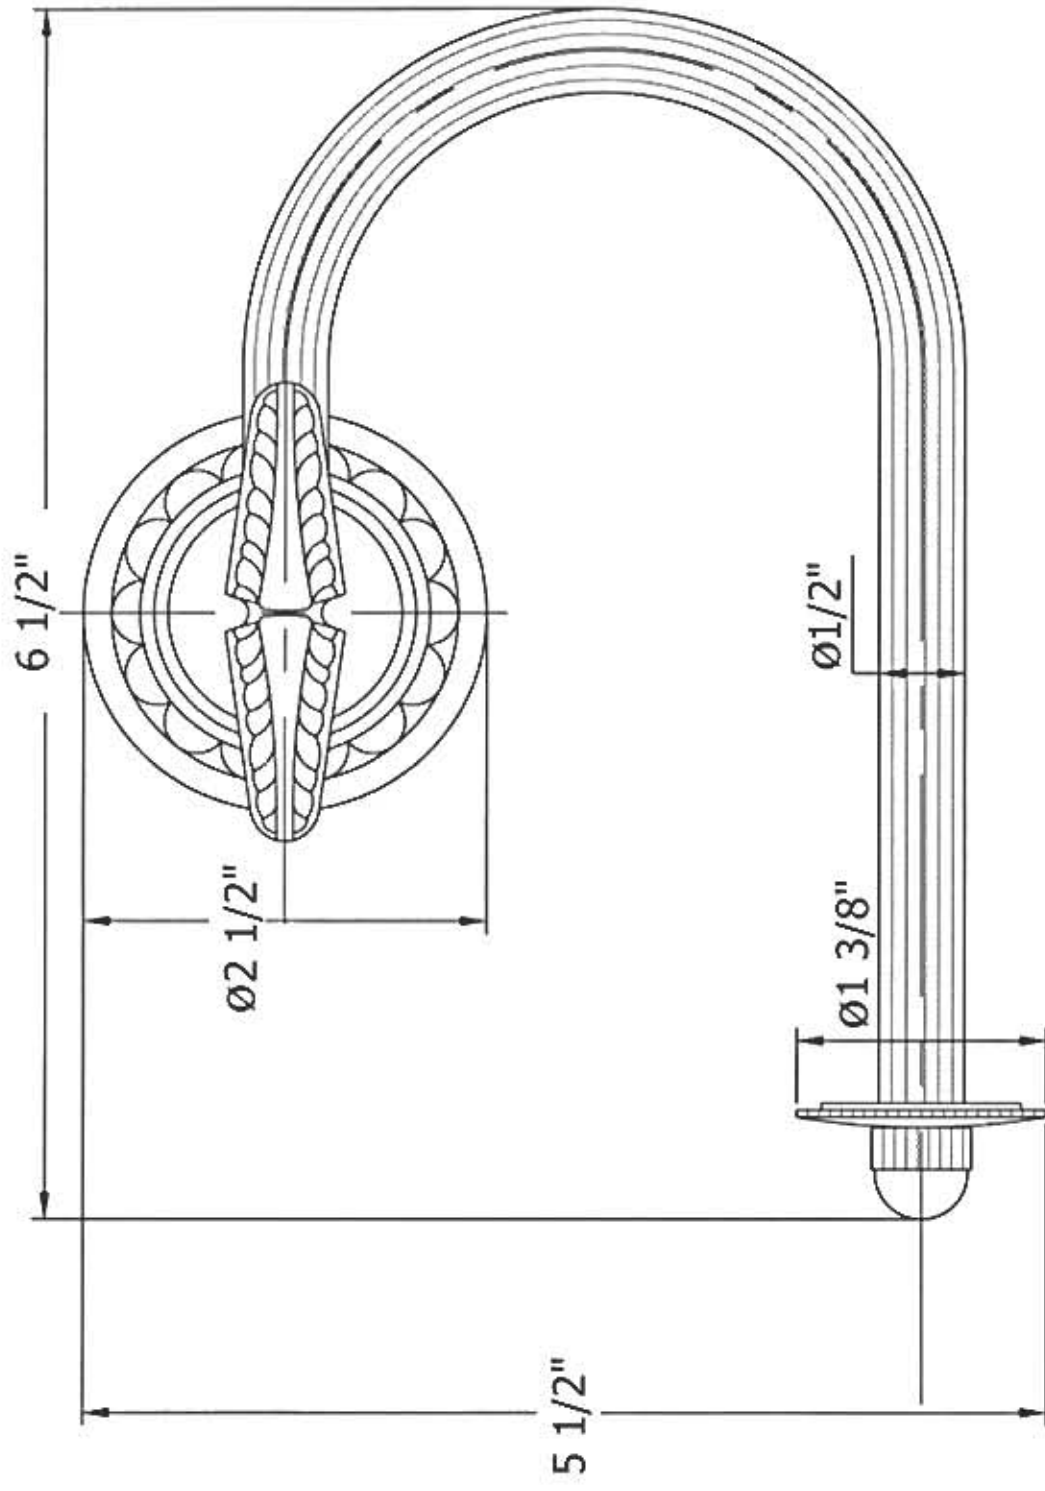

Part#

01
02
03
04
05
06

Description

Finished Nut
Decorative Wall Escutcheon
Threaded Stem
Plastic Sleeve
Toilet Tissue Arm
Finished Decorative Ring

Please follow example when ordering for 'Pompadour' Toilet Tissue Holder.

- To order part#01 – **Finished Nut**
 - **9231701xx**
- Please substitute finish number needed in place of **xx**.
- To order a part that is not finished use **00**

Herbeau
L'Art du Sanitaire depuis 1857

2317 - 'Pompadour' Toilet Tissue Holder

2317 - 'Pompadour' Toilet Tissue Holder

○ - Finished Pieces