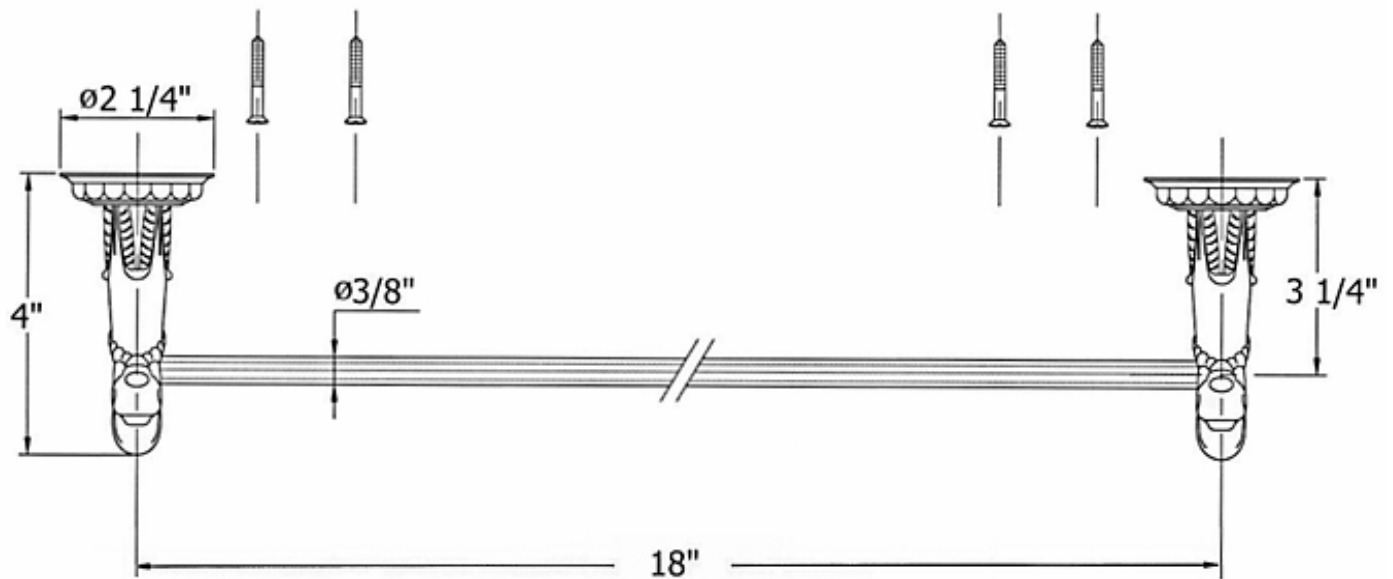

2318 – 'Pompadour' 18" Towel Bar

Technical Information

- Available finishes are Polished Chrome(**48**), Solibrass(**49**), Old Gold(**52**), Old Silver(**53**), Polished Brass(**55**), Polished Nickel(**56**), Satin Nickel(**60**), Weathered Brass(**70**)
- Please see cleaning instructions for finish care and maintenance information.
- Bar can be cut to size.

Part#

01
02
03

Description

Finished Screws
Gargoyle Bracket
Towel Bar

Please follow example when ordering parts for 'Pompadour' Towel Bar.

- To order part#02 – **Gargoyle Bracket**
 - 9231802xx
- Please substitute finish number needed in place of **xx**.
- To order a part that is not finished use **00**

Herbeau
L'Art du Sanitaire depuis 1857

2318 - 'Pompadour' 18" Towel Bar

2318 - 'Pompadour' 18" Towel Bar

○ - Finished Pieces