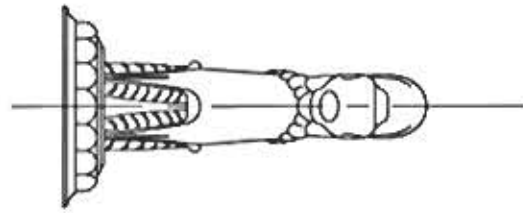

2318 – 'Pompadour' 18" Towel Bar

Technical Information

- Available finishes are Polished Chrome(**48**), Solibrass(**49**), Old Gold(**52**), Old Silver(**53**), Polished Brass(**55**), Polished Nickel(**56**), Satin Nickel(**60**), Weathered Brass(**70**)
- Please see cleaning instructions for finish care and maintenance information.
- Bar can be cut to size.

Part#

01
02
03

Description

Finished Screws
Gargoyle Bracket
Towel Bar

Please follow example when ordering parts for 'Pompadour' Towel Bar.

- To order part#02 – **Gargoyle Bracket**
 - 9231802xx
- Please substitute finish number needed in place of **xx**.
- To order a part that is not finished use **00**

Herbeau
L'Art du Sanitaire depuis 1857

2318 - 'Pompadour' 18" Towel Bar

2318 - 'Pompadour' 18" Towel Bar

○ - Finished Pieces