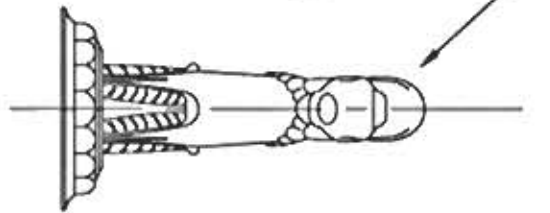

2318 – 'Pompadour' 18" Towel Bar

Technical Information

- Available finishes are Polished Chrome(**48**), Solibrass(**49**), Old Gold(**52**), Old Silver(**53**), Polished Brass(**55**), Polished Nickel(**56**), Satin Nickel(**60**), Weathered Brass(**70**)
- Please see cleaning instructions for finish care and maintenance information.
- Bar can be cut to size.

Part#

01
02
03

Description

Finished Screws
Gargoyle Bracket
Towel Bar

Please follow example when ordering parts for 'Pompadour' Towel Bar.

- To order part#02 – **Gargoyle Bracket**
 - 9231802xx
- Please substitute finish number needed in place of **xx**.
- To order a part that is not finished use **00**

Herbeau
L'Art du Sanitaire depuis 1857

2318 - 'Pompadour' 18" Towel Bar

2318 - 'Pompadour' 18" Towel Bar

○ - Finished Pieces