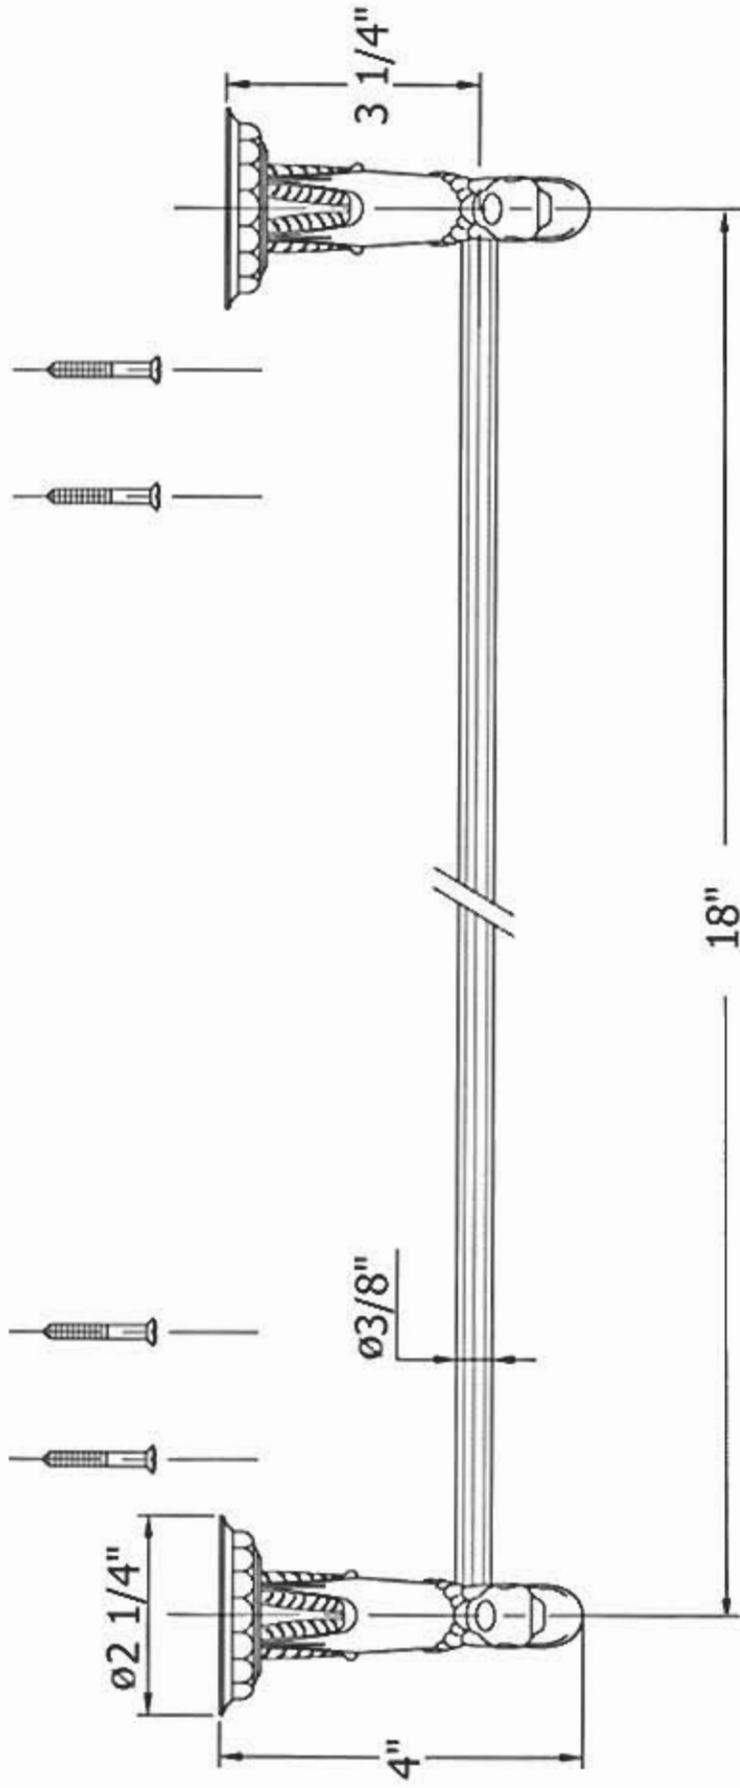

2318 – 'Pompadour' 18" Towel Bar

Technical Information

- Available finishes are Polished Chrome(**48**), Solibrass(**49**), Old Gold(**52**), Old Silver(**53**), Polished Brass(**55**), Polished Nickel(**56**), Satin Nickel(**60**), Weathered Brass(**70**)
- Please see cleaning instructions for finish care and maintenance information.
- Bar can be cut to size.

Part#

01
02
03

Description

Finished Screws
Gargoyle Bracket
Towel Bar

Please follow example when ordering parts for 'Pompadour' Towel Bar.

- To order part#02 – **Gargoyle Bracket**
 - 9231802xx
- Please substitute finish number needed in place of **xx**.
- To order a part that is not finished use **00**

Herbeau
L'Art du Sanitaire depuis 1857

2318 - 'Pompadour' 18" Towel Bar

2318 - 'Pompadour' 18" Towel Bar

○ - Finished Pieces