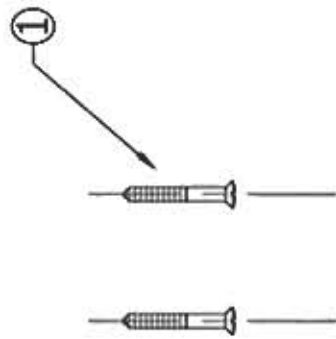

2318 – 'Pompadour' 18" Towel Bar

Technical Information

- Available finishes are Polished Chrome(**48**), Solibrass(**49**), Old Gold(**52**), Old Silver(**53**), Polished Brass(**55**), Polished Nickel(**56**), Satin Nickel(**60**), Weathered Brass(**70**)
- Please see cleaning instructions for finish care and maintenance information.
- Bar can be cut to size.

Part#

01
02
03

Description

Finished Screws
Gargoyle Bracket
Towel Bar

Please follow example when ordering parts for 'Pompadour' Towel Bar.

- To order part#02 – **Gargoyle Bracket**
 - 9231802xx
- Please substitute finish number needed in place of **xx**.
- To order a part that is not finished use **00**

Herbeau
L'Art du Sanitaire depuis 1857

2318 - 'Pompadour' 18" Towel Bar

2318 - 'Pompadour' 18" Towel Bar

○ - Finished Pieces