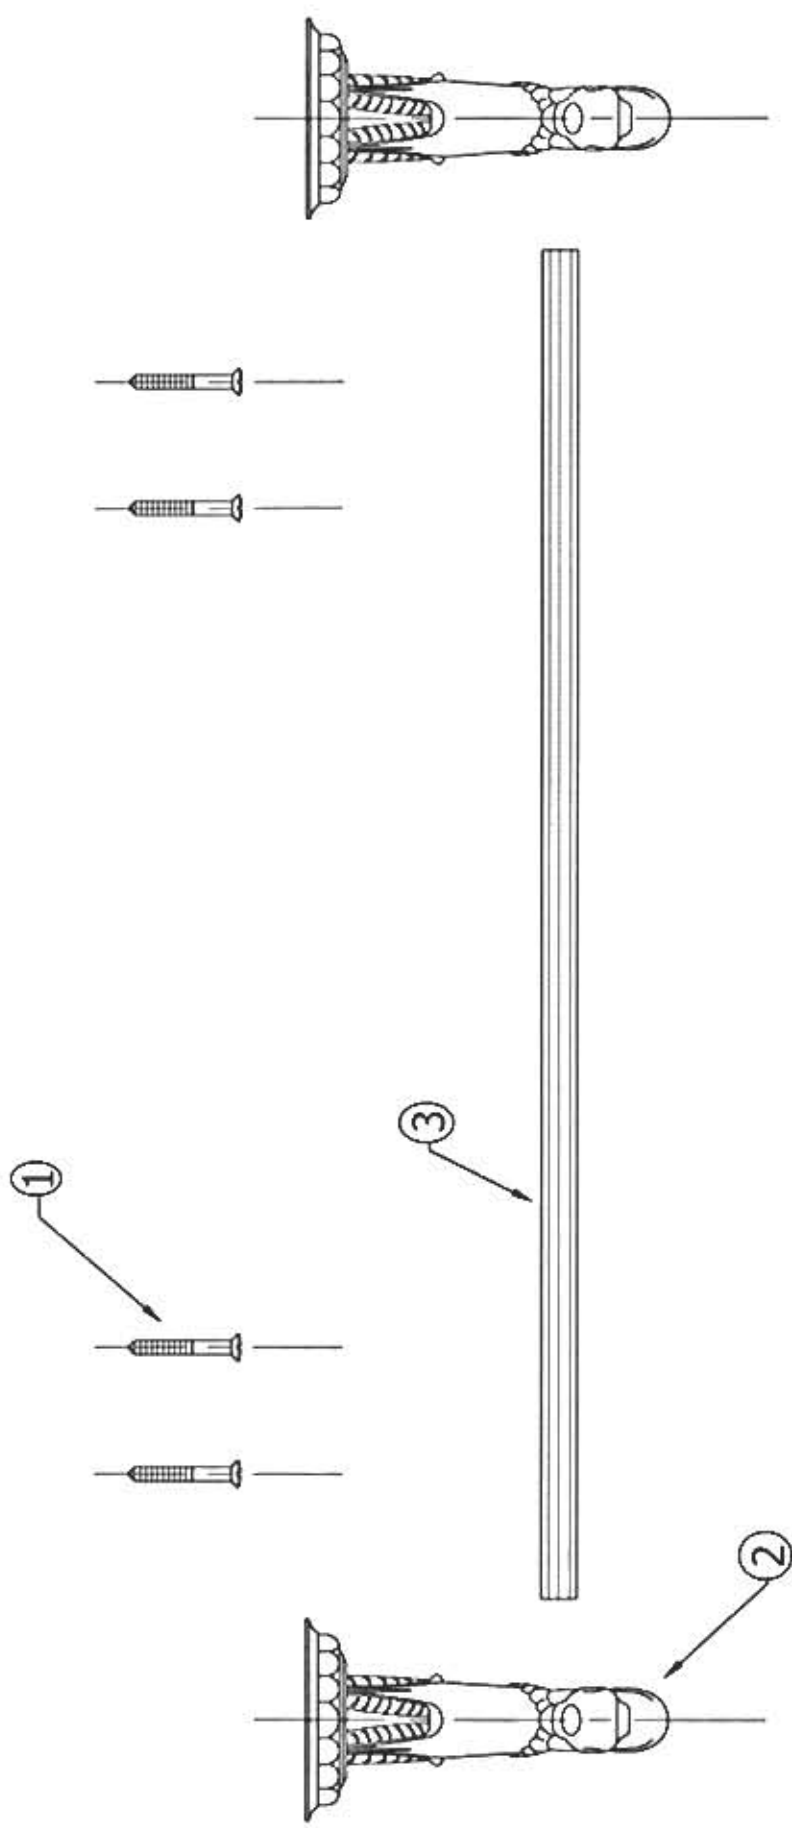

2319 – 'Pompadour' 24" Towel Bar

Technical Information

- Available finishes are Polished Chrome(48), Solibrass(49), Old Gold(52), Old Silver(53), Polished Brass(55), Polished Nickel(56), Satin Nickel(60), Weathered Brass(70)
- Please see cleaning instructions for finish care and maintenance information.
- Bar can be cut to size.

Part#

01
02
03

Description

Finished Screws
Gargoyle Bracket
Towel Bar

Please follow example when ordering parts for 'Pompadour' Towel Bar.

- To order part#02 – **Gargoyle Bracket**
 - 9231902xx
- Please substitute finish number needed in place of **xx**.
- To order a part that is not finished use **00**

Herbeau
L'Art du Sanitaire depuis 1857

2319 - 'Pompadour' 24" Towel Bar

2319 - 'Pompadour' 24" Towel Bar

○ - Finished Pieces