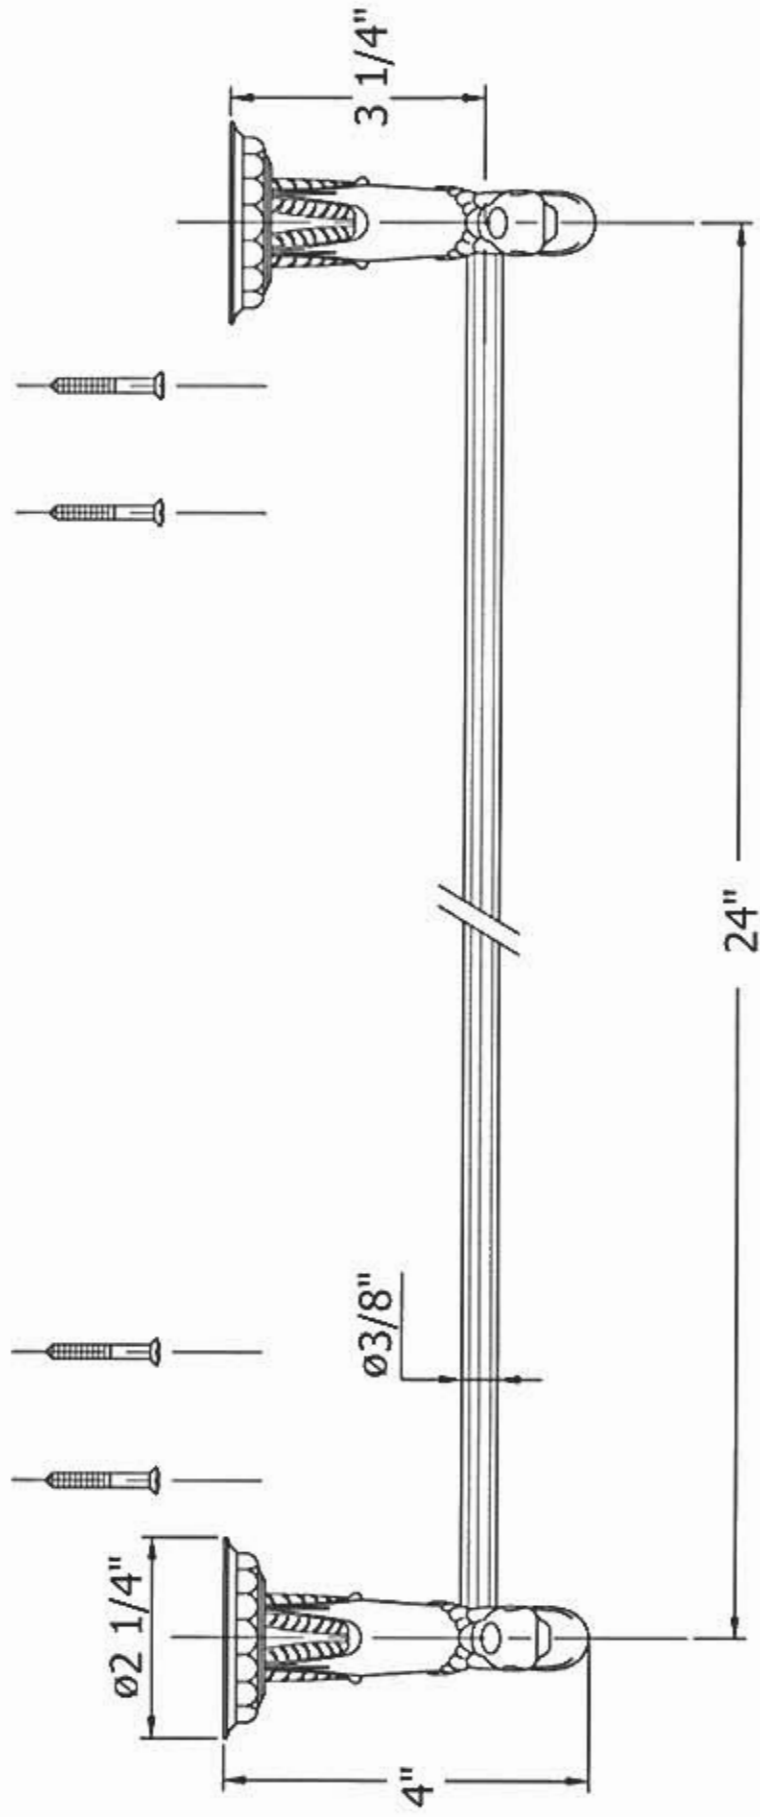

2319 – 'Pompadour' 24" Towel Bar

Technical Information

- Available finishes are Polished Chrome(48), Solibrass(49), Old Gold(52), Old Silver(53), Polished Brass(55), Polished Nickel(56), Satin Nickel(60), Weathered Brass(70)
- Please see cleaning instructions for finish care and maintenance information.
- Bar can be cut to size.

Part#

01
02
03

Description

Finished Screws
Gargoyle Bracket
Towel Bar

Please follow example when ordering parts for 'Pompadour' Towel Bar.

- To order part#02 – **Gargoyle Bracket**
 - 9231902xx
- Please substitute finish number needed in place of **xx**.
- To order a part that is not finished use **00**

Herbeau
L'Art du Sanitaire depuis 1857

2319 - 'Pompadour' 24" Towel Bar

2319 - 'Pompadour' 24" Towel Bar

○ - Finished Pieces