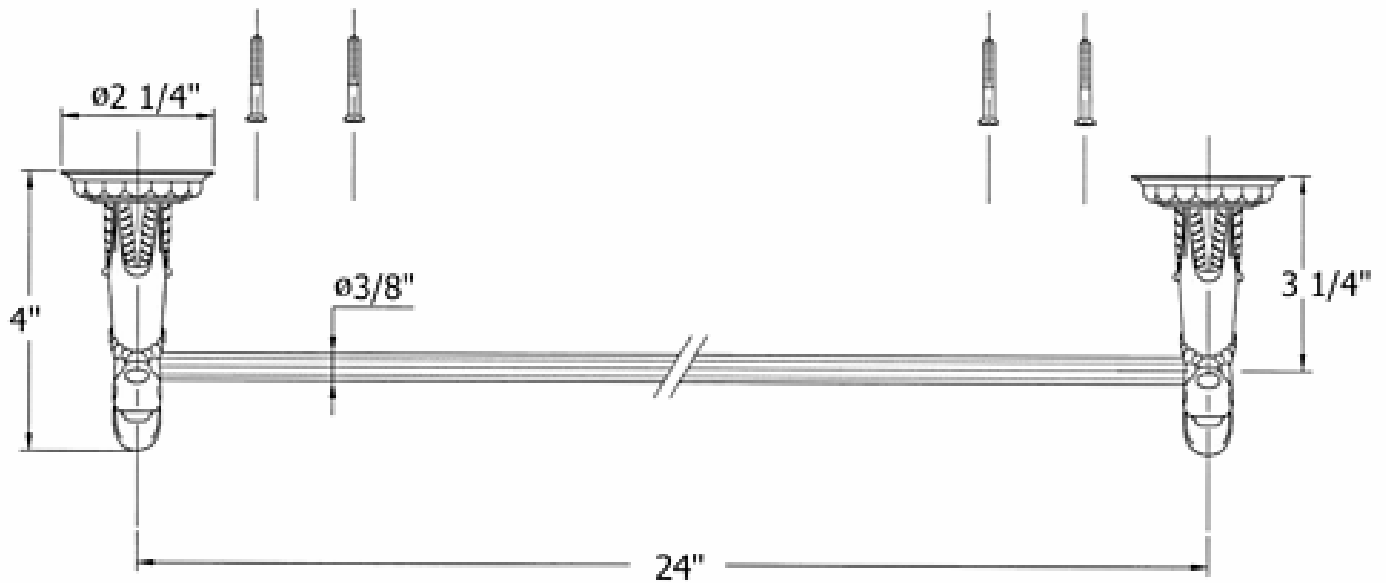

2319 – 'Pompadour' 24" Towel Bar

Technical Information

- Available finishes are Polished Chrome(48), Solibrass(49), Old Gold(52), Old Silver(53), Polished Brass(55), Polished Nickel(56), Satin Nickel(60), Weathered Brass(70)
- Please see cleaning instructions for finish care and maintenance information.
- Bar can be cut to size.

Part#

01
02
03

Description

Finished Screws
Gargoyle Bracket
Towel Bar

Please follow example when ordering parts for 'Pompadour' Towel Bar.

- To order part#02 – **Gargoyle Bracket**
 - 9231902xx
- Please substitute finish number needed in place of **xx**.
- To order a part that is not finished use **00**

Herbeau
L'Art du Sanitaire depuis 1857

2319 - 'Pompadour' 24" Towel Bar

2319 - 'Pompadour' 24" Towel Bar

○ - Finished Pieces