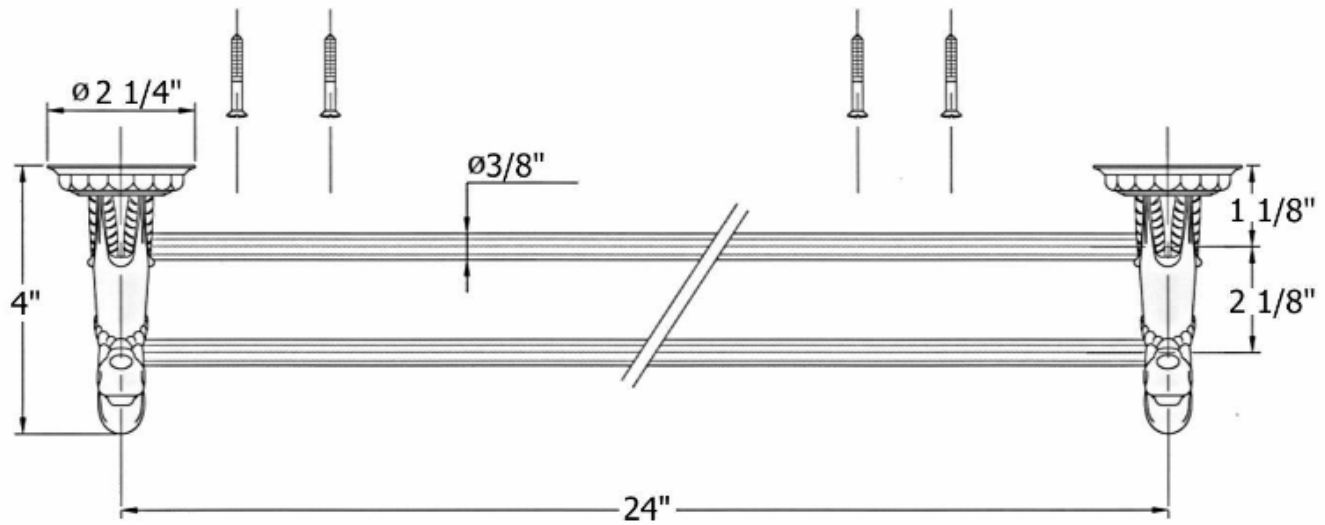

2322 – 'Pompadour' 24" Double Towel Bar

Technical Information

- Available finishes are Polished Chrome(48), Solibrass(49), Old Gold(52), Old Silver(53), Polished Brass(55), Polished Nickel(56), Satin Nickel(60), Weathered Brass(70)
- Please see cleaning instructions for finish care and maintenance information.
- Bar can be cut to size.

Part#

01
02
03

Description

Finished Screws
Gargoyle Bracket
Towel Bar

Please follow example when ordering parts for 'Pompadour' Towel Bar.

- To order part#02 – **Gargoyle Bracket**
 - 9232202xx
- Please substitute finish number needed in place of **xx**.
- To order a part that is not finished use **00**.

Herbeau
L'Art du Sanitaire depuis 1857

2322 - 'Pompadour' 24" Double Towel Bar

2322 - 'Pompadour' 24" Double Towel Bar

○ - Finished Pieces