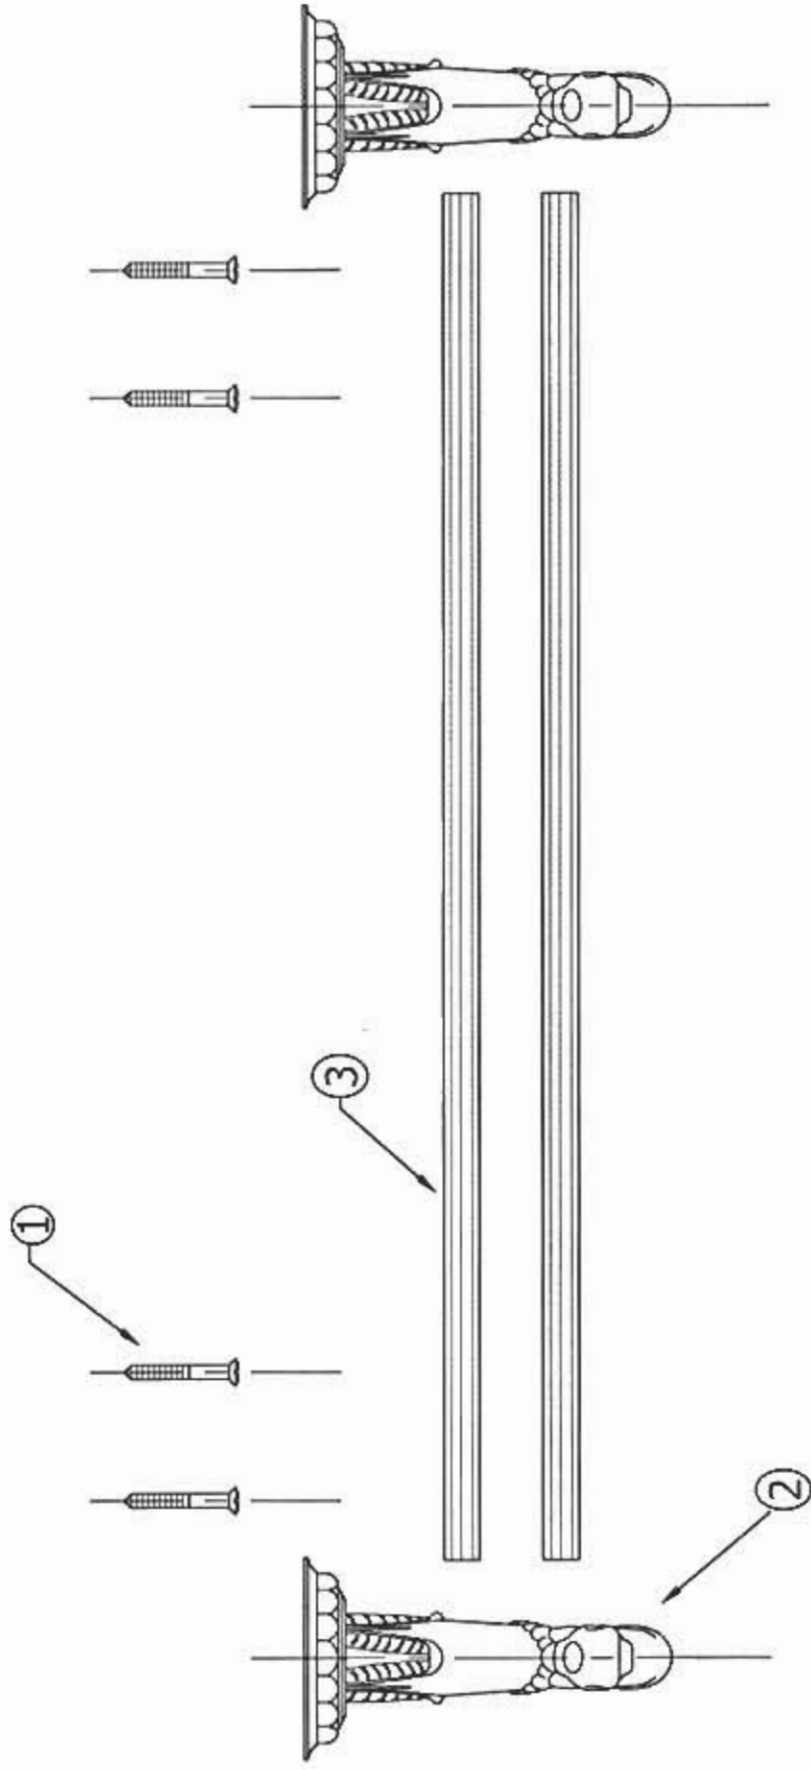

2322 – 'Pompadour' 24" Double Towel Bar

Technical Information

- Available finishes are Polished Chrome(48), Solibrass(49), Old Gold(52), Old Silver(53), Polished Brass(55), Polished Nickel(56), Satin Nickel(60), Weathered Brass(70)
- Please see cleaning instructions for finish care and maintenance information.
- Bar can be cut to size.

Part#

01
02
03

Description

Finished Screws
Gargoyle Bracket
Towel Bar

Please follow example when ordering parts for 'Pompadour' Towel Bar.

- To order part#02 – **Gargoyle Bracket**
 - 9232202xx
- Please substitute finish number needed in place of **xx**.
- To order a part that is not finished use **00**.

Herbeau
L'Art du Sanitaire depuis 1857

2322 - 'Pompadour' 24" Double Towel Bar

2322 - 'Pompadour' 24" Double Towel Bar

○ - Finished Pieces