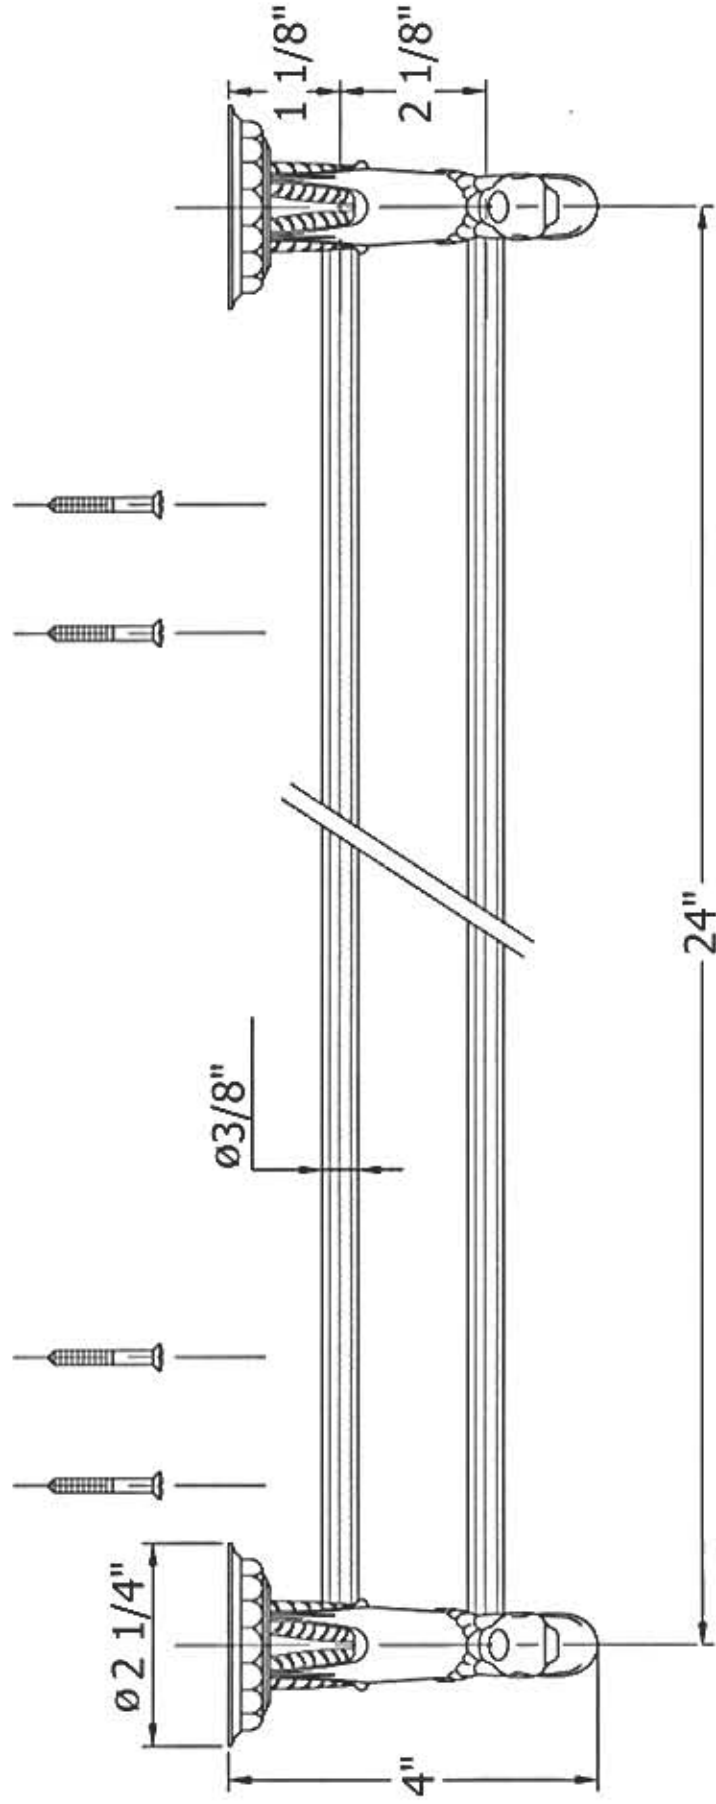

2322 – 'Pompadour' 24" Double Towel Bar

Technical Information

- Available finishes are Polished Chrome(48), Solibrass(49), Old Gold(52), Old Silver(53), Polished Brass(55), Polished Nickel(56), Satin Nickel(60), Weathered Brass(70)
- Please see cleaning instructions for finish care and maintenance information.
- Bar can be cut to size.

Part#

01
02
03

Description

Finished Screws
Gargoyle Bracket
Towel Bar

Please follow example when ordering parts for 'Pompadour' Towel Bar.

- To order part#02 – **Gargoyle Bracket**
 - 9232202xx
- Please substitute finish number needed in place of **xx**.
- To order a part that is not finished use **00**.

Herbeau
L'Art du Sanitaire depuis 1857

2322 - 'Pompadour' 24" Double Towel Bar

2322 - 'Pompadour' 24" Double Towel Bar

○ - Finished Pieces