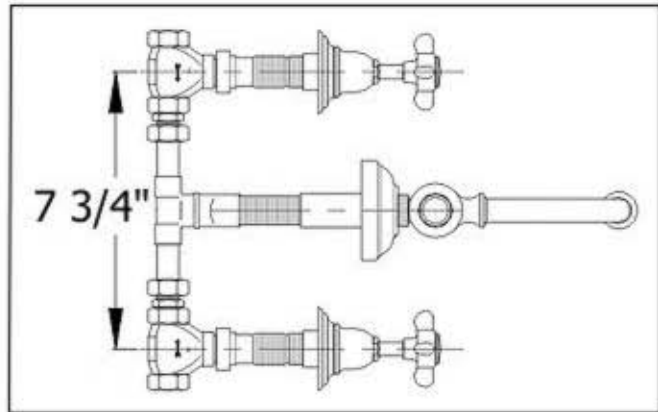

3008 - 'Royale' Wall Mounted Three Hole Set

Part#	Description
27	Double Sided Adhesive Tab
28	Ceramic Insert
29	1/2" Brass Adapter
85	1/2 Turn Ceramic Cartridge

Technical Information

- Flow Rate Is 2.2 GPM
- 7 3/4" C.T.C. Spread
- 6 3/4" C.T.C. Swiveling Spout
- 1/2 Turn Ceramic Cartridges
- Copper "T" Rough
- Available finishes are Polished Chrome(48), Solibrass(49), Polished Brass(55), Polished Nickel(56), Brushed Nickel(57), Satin Nickel(60), Weathered Brass(70)
- Please See Cleaning Instructions for Finish Care and Maintenance Information

Part#	Description
1	Top Knob
2	Finished Washer
3	6 3/4" Spout
4	Spout Washer
5	Aerator Filter
6	Aerator Cover
7	Sealing Screw
8	Rubber O-Rings
9, 10, 11	Spout Elbow Assembly
12	Spout Escutcheon
13	Threaded Spout Stem
14	"T" Rough
15	1/2" Cartridge Valve
17	Brass Octagon Tube
18	Brass Extension
19	Handle Escutcheon
20	Rubber O-Ring
21	Inner Trim Housing
22	Bell Escutcheon
23	Handle Stem
24	Cross Handle
25	Handle Washer
26	Handle Screw

Please follow example when ordering parts for 'Royale' Wall Mounted Three Hole Set

- To order part #3 – **SPOUT**
 - 9300803 xx
- Please substitute finish number needed in place of **XX**.
- To order a part that is not finished use **00**

Herbeau[®]
L'Art du Sanitaire depuis 1857

3008 - 'Royale' Wall Mounted 3-Hole Set

3008 - 'Royale Three Hole Set Wall Mounted

○ - Finished Pieces