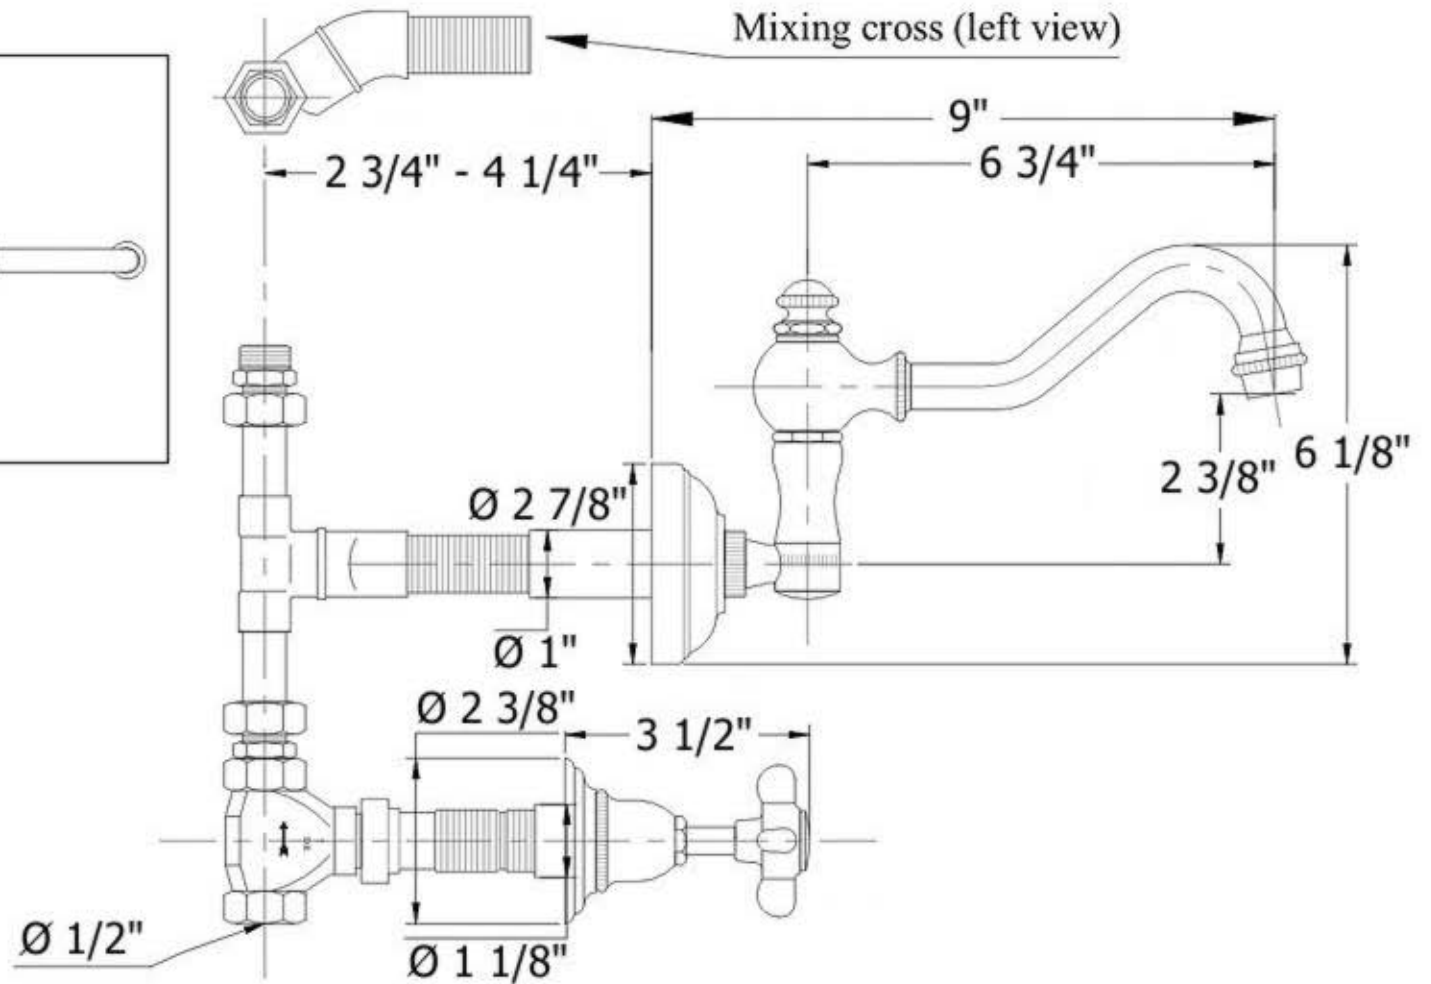

3008 - 'Royale' Wall Mounted Three Hole Set

Part#	Description
27	Double Sided Adhesive Tab
28	Ceramic Insert
29	1/2" Brass Adapter
85	1/2 Turn Ceramic Cartridge

Technical Information

- Flow Rate Is 2.2 GPM
- 7 3/4" C.T.C. Spread
- 6 3/4" C.T.C. Swiveling Spout
- 1/2 Turn Ceramic Cartridges
- Copper "T" Rough
- Available finishes are Polished Chrome(48), Solibrass(49), Polished Brass(55), Polished Nickel(56), Brushed Nickel(57), Satin Nickel(60), Weathered Brass(70)
- Please See Cleaning Instructions for Finish Care and Maintenance Information

Part#	Description
1	Top Knob
2	Finished Washer
3	6 3/4" Spout
4	Spout Washer
5	Aerator Filter
6	Aerator Cover
7	Sealing Screw
8	Rubber O-Rings
9, 10, 11	Spout Elbow Assembly
12	Spout Escutcheon
13	Threaded Spout Stem
14	"T" Rough
15	1/2" Cartridge Valve
17	Brass Octagon Tube
18	Brass Extension
19	Handle Escutcheon
20	Rubber O-Ring
21	Inner Trim Housing
22	Bell Escutcheon
23	Handle Stem
24	Cross Handle
25	Handle Washer
26	Handle Screw

Please follow example when ordering parts for 'Royale' Wall Mounted Three Hole Set

- To order part #3 – **SPOUT**
 - 9300803 xx
- Please substitute finish number needed in place of **XX**.
- To order a part that is not finished use **00**

Herbeau[®]
L'Art du Sanitaire depuis 1857

3008 - 'Royale' Wall Mounted 3-Hole Set

3008 - 'Royale Three Hole Set Wall Mounted

○ - Finished Pieces