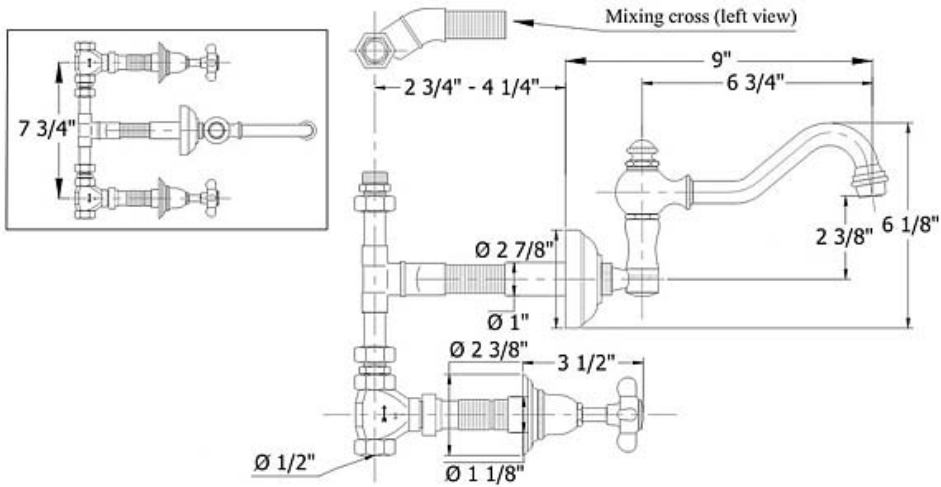

3008 - 'Royale' Wall Mounted Three Hole Set

Part#	Description
27	Double Sided Adhesive Tab
28	Ceramic Insert
29	1/2" Brass Adapter
85	1/2 Turn Ceramic Cartridge

Technical Information

- Flow Rate Is 2.2 GPM
- 7 3/4" C.T.C. Spread
- 6 3/4" C.T.C. Swiveling Spout
- 1/2 Turn Ceramic Cartridges
- Copper "T" Rough
- Available finishes are Polished Chrome(48), Solibrass(49), Polished Brass(55), Polished Nickel(56), Brushed Nickel(57), Satin Nickel(60), Weathered Brass(70)
- Please See Cleaning Instructions for Finish Care and Maintenance Information

Part#	Description
1	Top Knob
2	Finished Washer
3	6 3/4" Spout
4	Spout Washer
5	Aerator Filter
6	Aerator Cover
7	Sealing Screw
8	Rubber O-Rings
9, 10, 11	Spout Elbow Assembly
12	Spout Escutcheon
13	Threaded Spout Stem
14	"T" Rough
15	1/2" Cartridge Valve
17	Brass Octagon Tube
18	Brass Extension
19	Handle Escutcheon
20	Rubber O-Ring
21	Inner Trim Housing
22	Bell Escutcheon
23	Handle Stem
24	Cross Handle
25	Handle Washer
26	Handle Screw

Please follow example when ordering parts for 'Royale' Wall Mounted Three Hole Set

- To order part #3 – **SPOUT**
 - 9300803 xx
- Please substitute finish number needed in place of **XX**.
- To order a part that is not finished use **00**

Herbeau[®]
L'Art du Sanitaire depuis 1857

3008 - 'Royale' Wall Mounted 3-Hole Set

3008 - 'Royale Three Hole Set Wall Mounted

○ - Finished Pieces