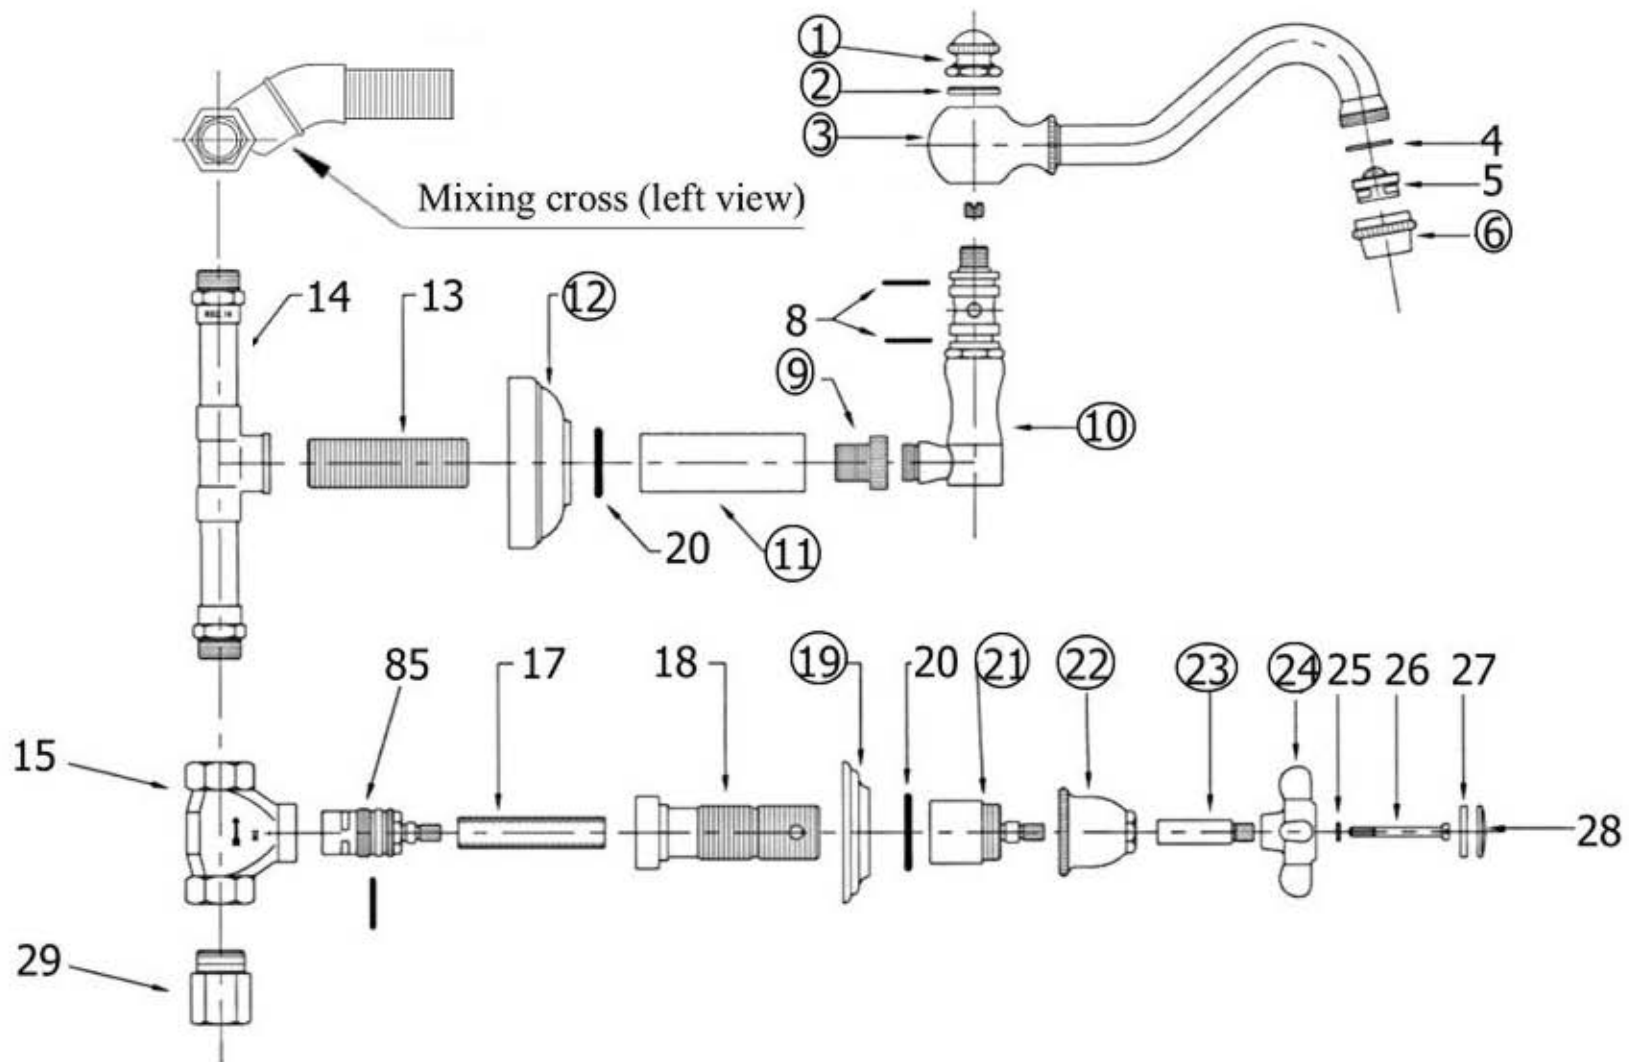

3008 - 'Royale' Wall Mounted Three Hole Set

Part#	Description
27	Double Sided Adhesive Tab
28	Ceramic Insert
29	1/2" Brass Adapter
85	1/2 Turn Ceramic Cartridge

Technical Information

- Flow Rate Is 2.2 GPM
- 7 3/4" C.T.C. Spread
- 6 3/4" C.T.C. Swiveling Spout
- 1/2 Turn Ceramic Cartridges
- Copper "T" Rough
- Available finishes are Polished Chrome(48), Solibrass(49), Polished Brass(55), Polished Nickel(56), Brushed Nickel(57), Satin Nickel(60), Weathered Brass(70)
- Please See Cleaning Instructions for Finish Care and Maintenance Information

Part#	Description
1	Top Knob
2	Finished Washer
3	6 3/4" Spout
4	Spout Washer
5	Aerator Filter
6	Aerator Cover
7	Sealing Screw
8	Rubber O-Rings
9, 10, 11	Spout Elbow Assembly
12	Spout Escutcheon
13	Threaded Spout Stem
14	"T" Rough
15	1/2" Cartridge Valve
17	Brass Octagon Tube
18	Brass Extension
19	Handle Escutcheon
20	Rubber O-Ring
21	Inner Trim Housing
22	Bell Escutcheon
23	Handle Stem
24	Cross Handle
25	Handle Washer
26	Handle Screw

Please follow example when ordering parts for 'Royale' Wall Mounted Three Hole Set

- To order part #3 – **SPOUT**
 - 9300803 xx
- Please substitute finish number needed in place of **XX**.
- To order a part that is not finished use **00**

Herbeau[®]
L'Art du Sanitaire depuis 1857

3008 - 'Royale' Wall Mounted 3-Hole Set

3008 - 'Royale Three Hole Set Wall Mounted

○ - Finished Pieces