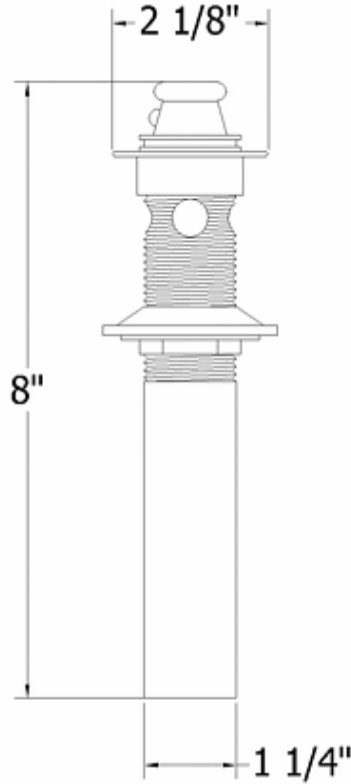

3017 – Lift & Turn P.O. Plug

Technical Information

- Available finishes are Polished Chrome (**48**), SoliBrass(**49**), Polished Brass(**55**), Polished Nickel(**56**), Satin Nickel(**60**), Weathered Brass(**70**).
- Please see cleaning instructions for finish care and maintenance information.
- Fits 1 1/2" opening

Part#

01
02
03
04
05

Description

Finished Plug
Finished Grid
Rubber O-ring
Finished Nut
Tailpiece

Please follow example when ordering parts for Lift & Turn P.O. Plug.

- To order part#01 – **Finished Plug**
 - 9301701xx
- Please substitute finish number needed in place of **xx**.
- To order a part that is not finished use **00**

Herbeau
L'Art du Sanitaire depuis 1857

3017 - Lift & Turn P.O. Plug

3017 - Lift & Turn P.O. Plug

○ - Finished Pieces