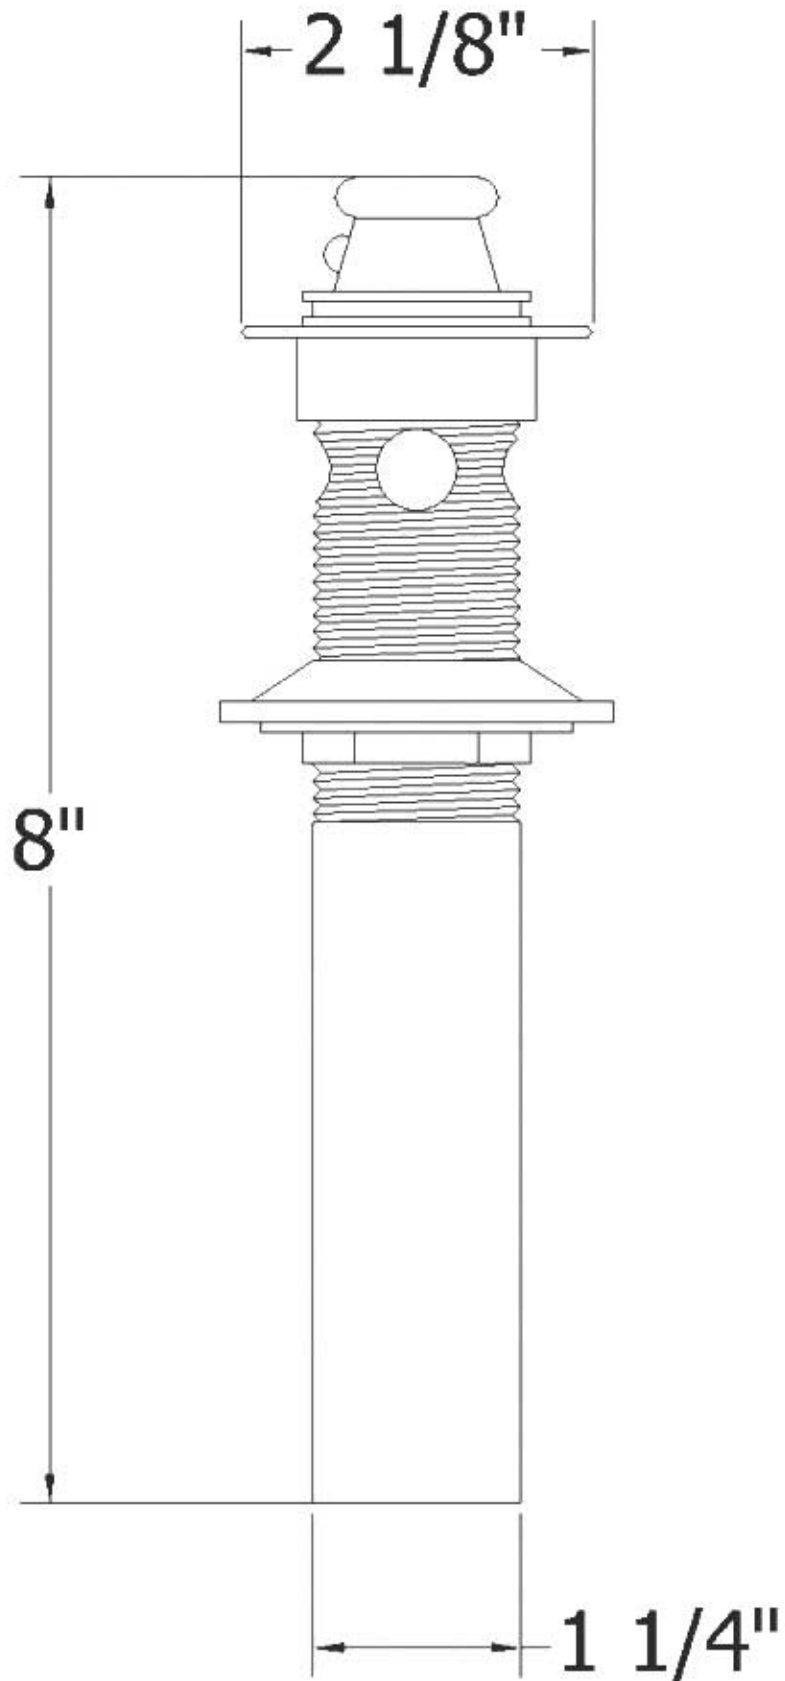

3017 – Lift & Turn P.O. Plug

Technical Information

- Available finishes are Polished Chrome (**48**), SoliBrass(**49**), Polished Brass(**55**), Polished Nickel(**56**), Satin Nickel(**60**), Weathered Brass(**70**).
- Please see cleaning instructions for finish care and maintenance information.
- Fits 1 1/2" opening

Part#

01
02
03
04
05

Description

Finished Plug
Finished Grid
Rubber O-ring
Finished Nut
Tailpiece

Please follow example when ordering parts for Lift & Turn P.O. Plug.

- To order part#01 – **Finished Plug**
 - 9301701xx
- Please substitute finish number needed in place of **xx**.
- To order a part that is not finished use **00**

Herbeau
L'Art du Sanitaire depuis 1857

3017 - Lift & Turn P.O. Plug

3017 - Lift & Turn P.O. Plug

○ - Finished Pieces